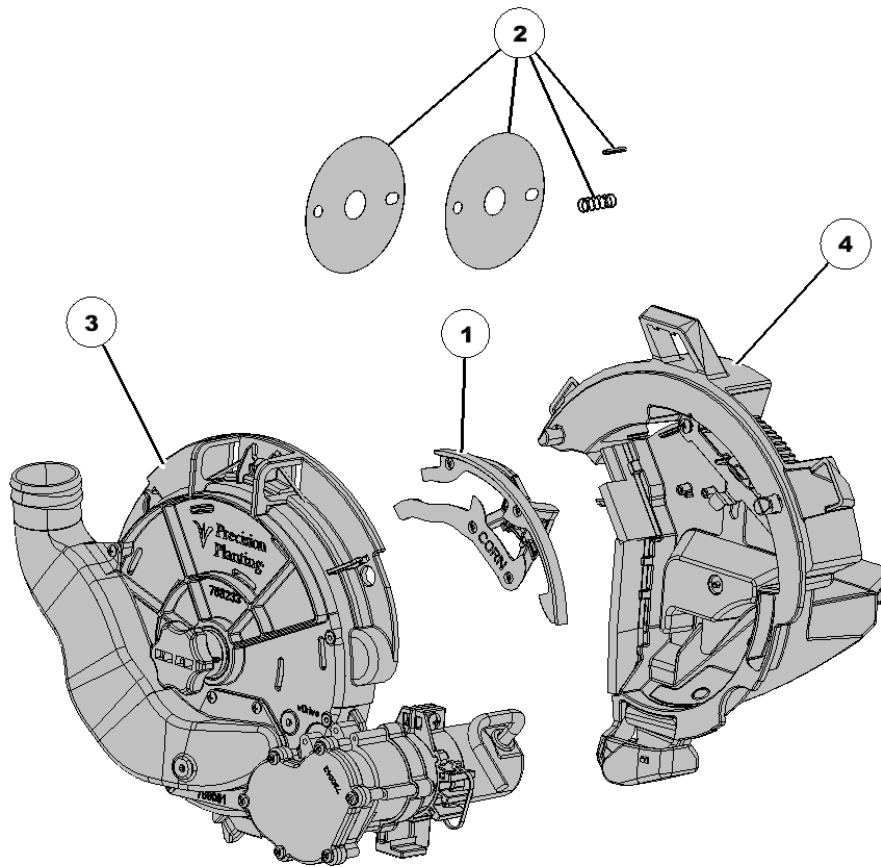

768375 vSet 2 Corn Meter with vDrive (SpeedTube)

Item No.	Part Number	Part Name	QTY	Remarks
1	768355	Singulator Assembly	1	Corn, 6 Lobe
2		Spare Parts Kit	1	vSet 2 Meter
3		Housing Assembly	1	vDrive Installed
4	768643	Cover Assembly	1	SpeedTube Compatible