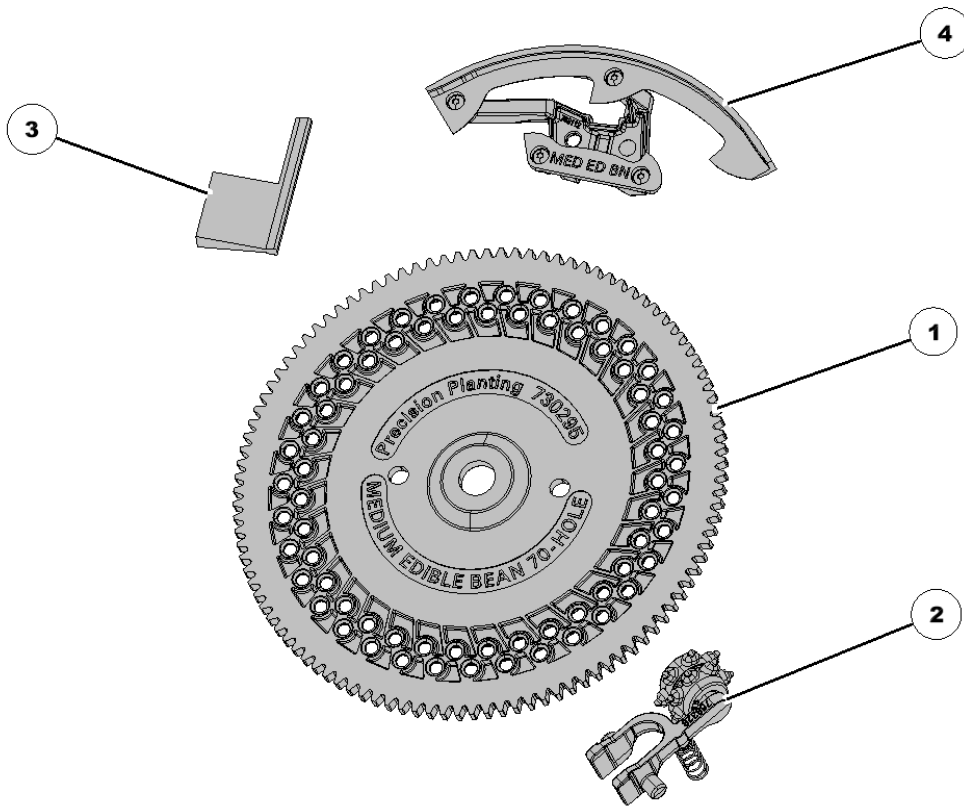

768349 vSet 2 Medium Edible Bean Crop Kit

Item No.	Part Number	Part Name	QTY	Remarks
1	730295	Disk	1	
2	768292	Ejector	1	
3	768428	Brush	1	For use with large seeds
4	768430	Singulator Assembly	1	

768355 Corn 6 Lobe Singulator