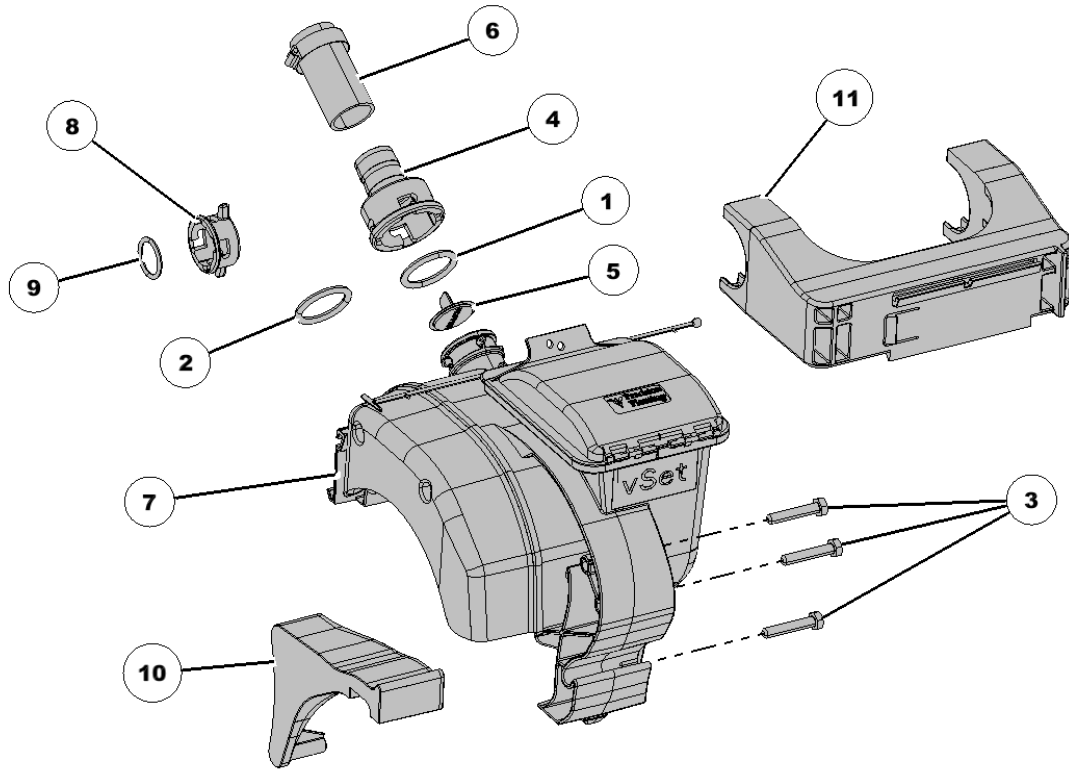

768625 vSet 2 CASE IH Mini Hopper Kit (SpeedTube Only)

Item No.	Part Number	Part Name	QTY	Remarks
1	720205	O-Ring	1	Bulk Fill Coupler Seal
2	720276	O-Ring	1	Bulk Fill Coupler Seal (Use for a tighter seal)
3	730421	Screw	3	M8 x 45mm Hex Head BosScrew
4	730432	Connector	1	1.25" Bulk Fill
5	730439	Cap	1	Bulk Fill
6	730451	Kit	1	1" Bulk Fill Hose Adapter
7	768303	Sub Assembly	1	CASE IH/Kinze/White 8000 Mini Hopper
8		Plug	1	CASE IH Accudrive
9		O-Ring	1	CASE IH Accudrive Plug
10		Rear Bracket	1	SpeedTube Only
11		Spanner Bracket	1	SpeedTube Only