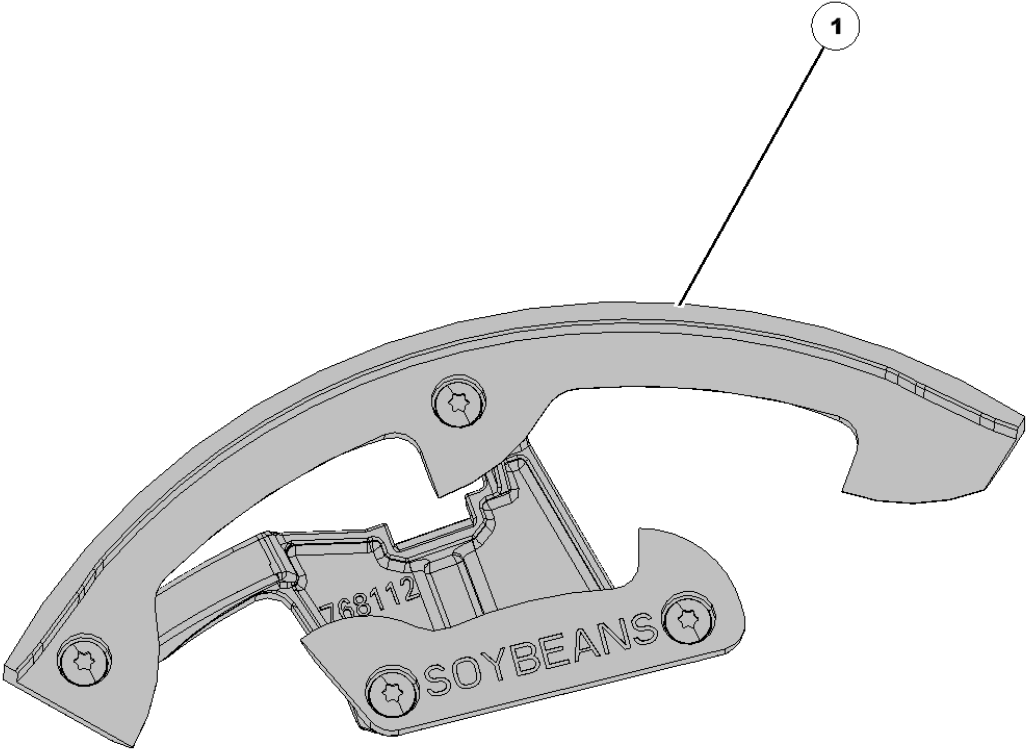

768360 vSet 2 Soybean Singulator

Item No.	Part Number	Part Name	QTY	Remarks
1	768360	Singulator Assembly	1