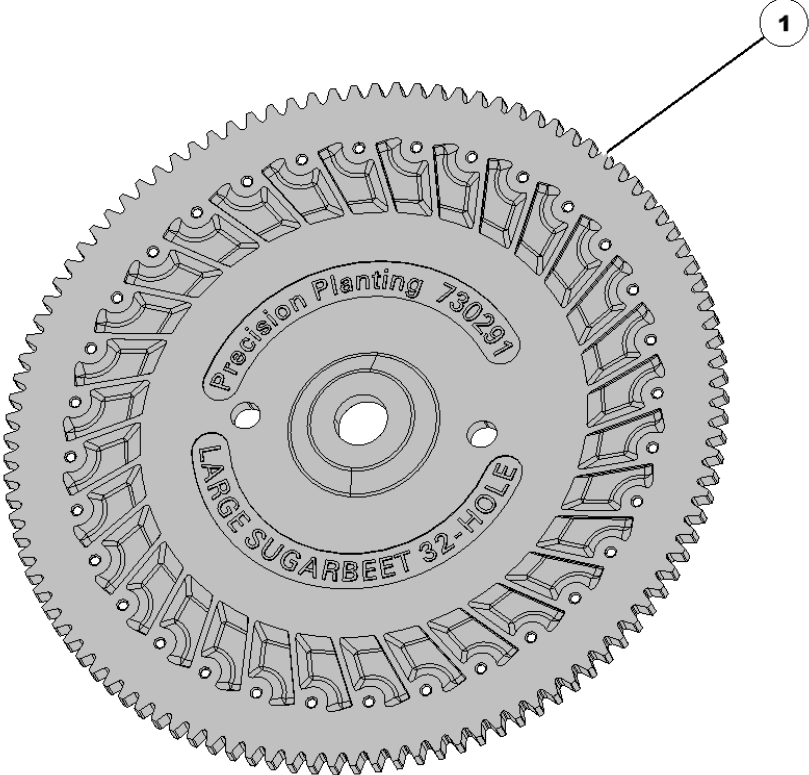

730036 vSet Ejector Arm Spring

Item No.	Part Number	Part Name	QTY	Remarks
1	730036	Spring	1	Used in all vSet meters

730078 vSet Singulator Axial Spring

Item No.	Part Number	Part Name	QTY	Remarks
1	730078	Spring	1	

730079 Corn Disk

Item No.	Part Number	Part Name	QTY	Remarks
1	730079	Disk	1	Used in all vSet meters

730096 vSet Singulator Radial Spring

Item No.	Part Number	Part Name	QTY	Remarks
1	730096	Spring	1	

730291 Large Sugarbeet Disk

Item No.	Part Number	Part Name	QTY	Remarks
1	730291	Disk	1	Used in all vSet Meters

730292 2-Seed Hilldrop Cotton Disk

Item No.	Part Number	Part Name	QTY	Remarks
1	730292	Disk	1	

730293 3-Seed Hilldrop Cotton Disk