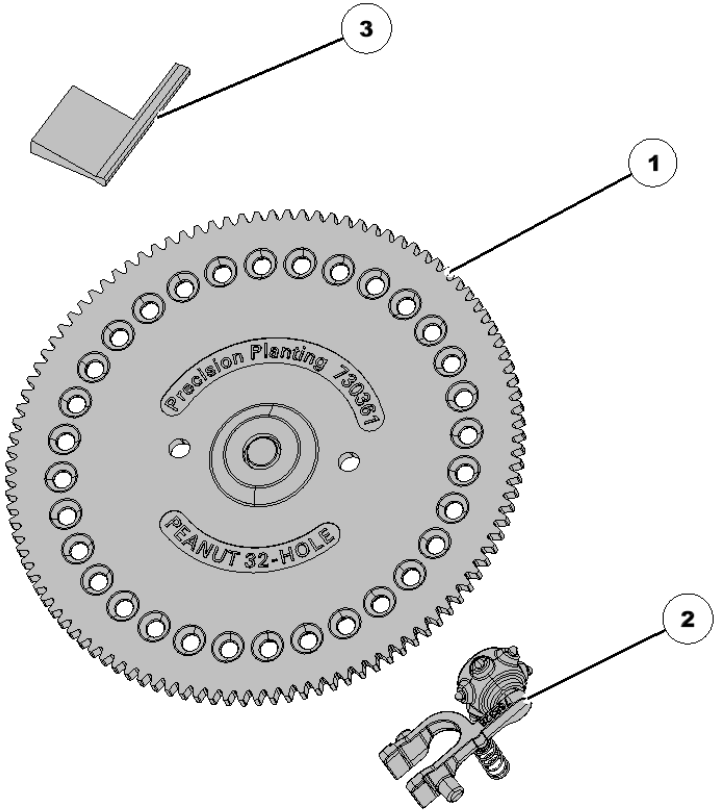

768429 vSet 2 Peanut Crop Kit

Item No.	Part Number	Part Name	QTY	Remarks
1	730361	Disk	1	
2	768294	Ejector	1	Large Edible Bean
3	768428	Brush	1	Large Seeds Upper