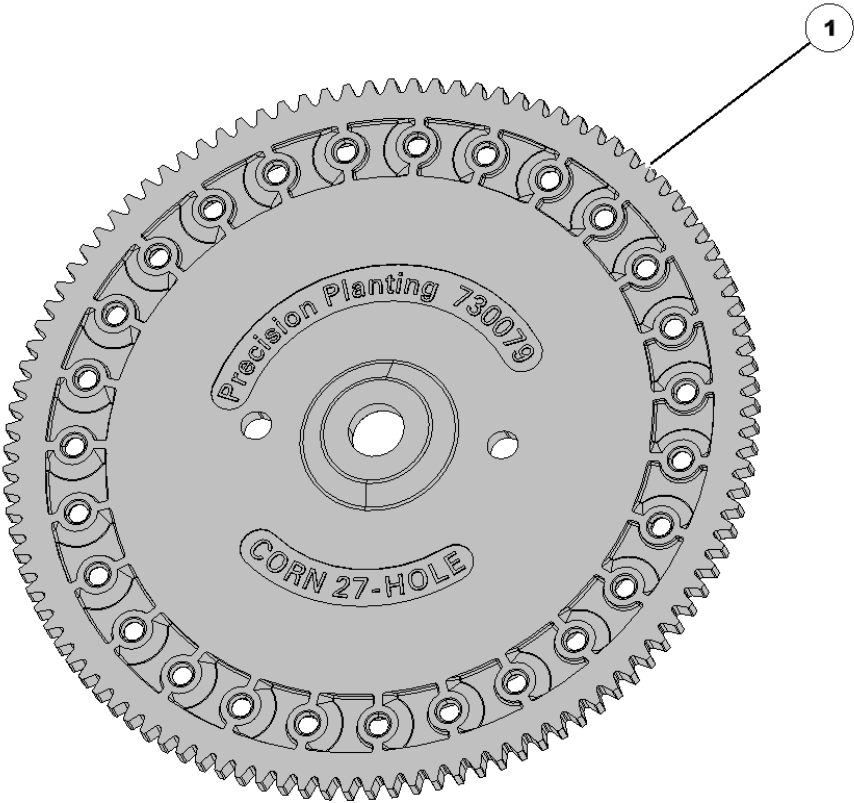

730036 vSet Ejector Arm Spring

Item No.	Part Number	Part Name	QTY	Remarks
1	730036	Spring	1	Used in all vSet meters

730078 vSet Singulator Axial Spring

Item No.	Part Number	Part Name	QTY	Remarks
1	730078	Spring	1	

730079 Corn Disk

Item No.	Part Number	Part Name	QTY	Remarks
1	730079	Disk	1	Used in all vSet meters

730096 vSet Singulator Radial Spring

Item No.	Part Number	Part Name	QTY	Remarks
1	730096	Spring	1	

730291 Large Sugarbeet Disk