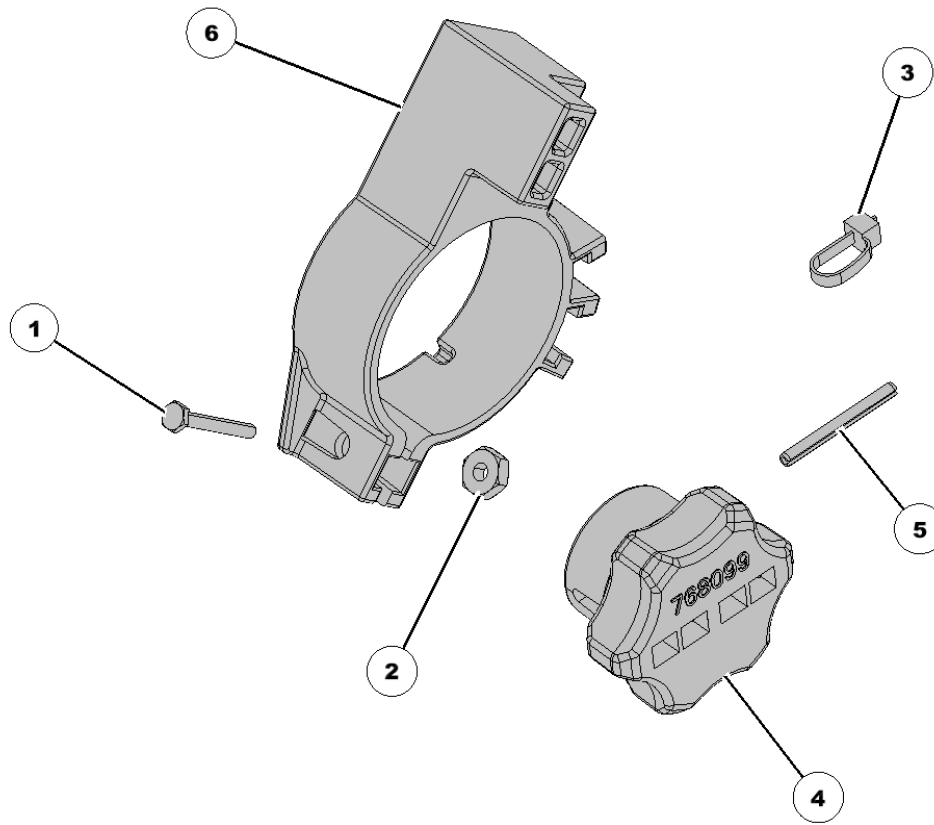

768332 vDrive Conversion Kit

Item No.	Part Number	Part Name	QTY	Remarks
1		Screw	1	10-24 x 3/4" Phillips Pan Head, Machine, ZN
2	36028	Nut	1	10-24 Zn Hex
3	63122	Tie	1	Cable 4" Black 18#
4	768099	Knob	1	Hand Drive
5	768196	3/32 X 1 Slotted Spring Pin 18-8 Stainless	1	
6		vDrive Clip for vSet 2	1