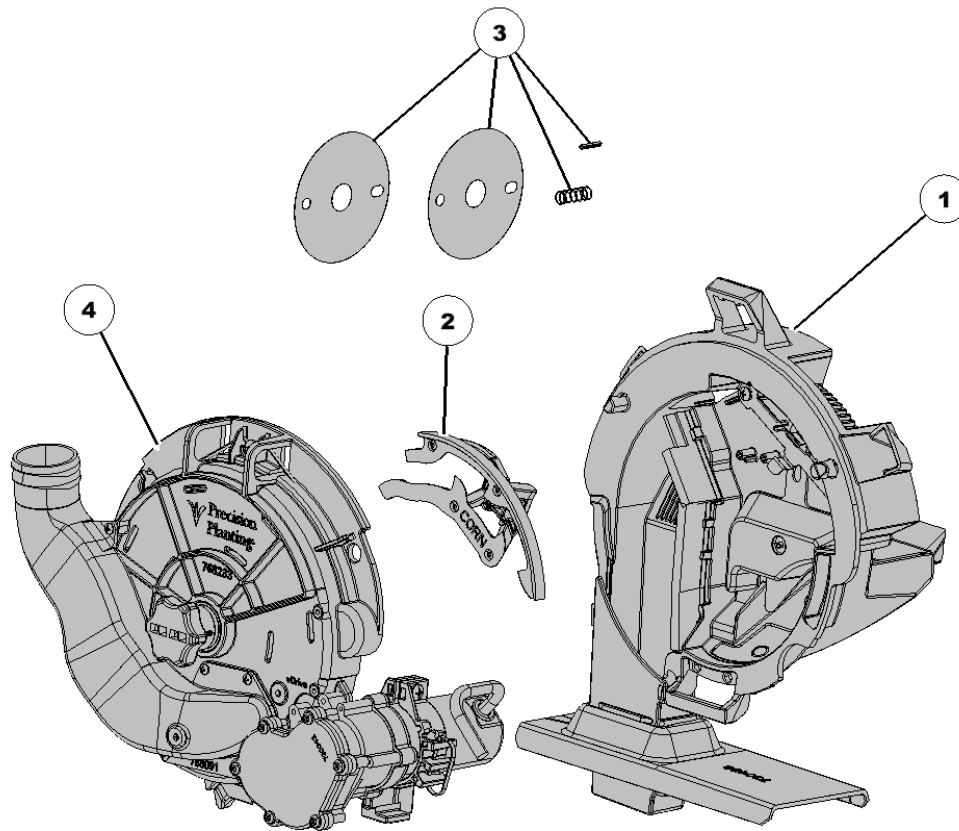

768385 vSet 2 Meter with vDrive (Seed Tube)

Item No.	Part Number	Part Name	QTY	Remarks
1	768314	Cover Assembly	1	Seed Tube Compatible
2	768355	Singulator Assembly	1	Corn, 6 Lobe
3		Spare Parts Kit	1	vSet 2 Meter
4		Housing Assembly	1	vDrive Installed