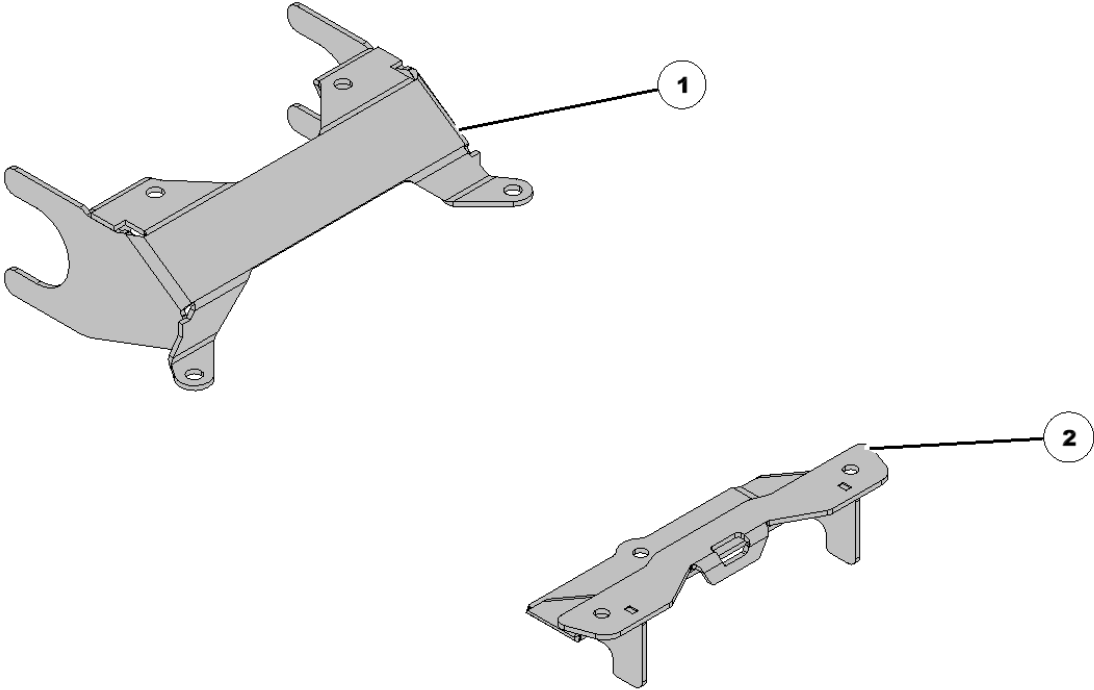

768645 vSet 2 Case IH 1.9 Bu. Hopper Brackets (SpeedTube)

Item No.	Part Number	Part Name	QTY	Remarks
1		Front Hook	1	SpeedTube Only
2		Bkt Weldment	1	SpeedTube Only