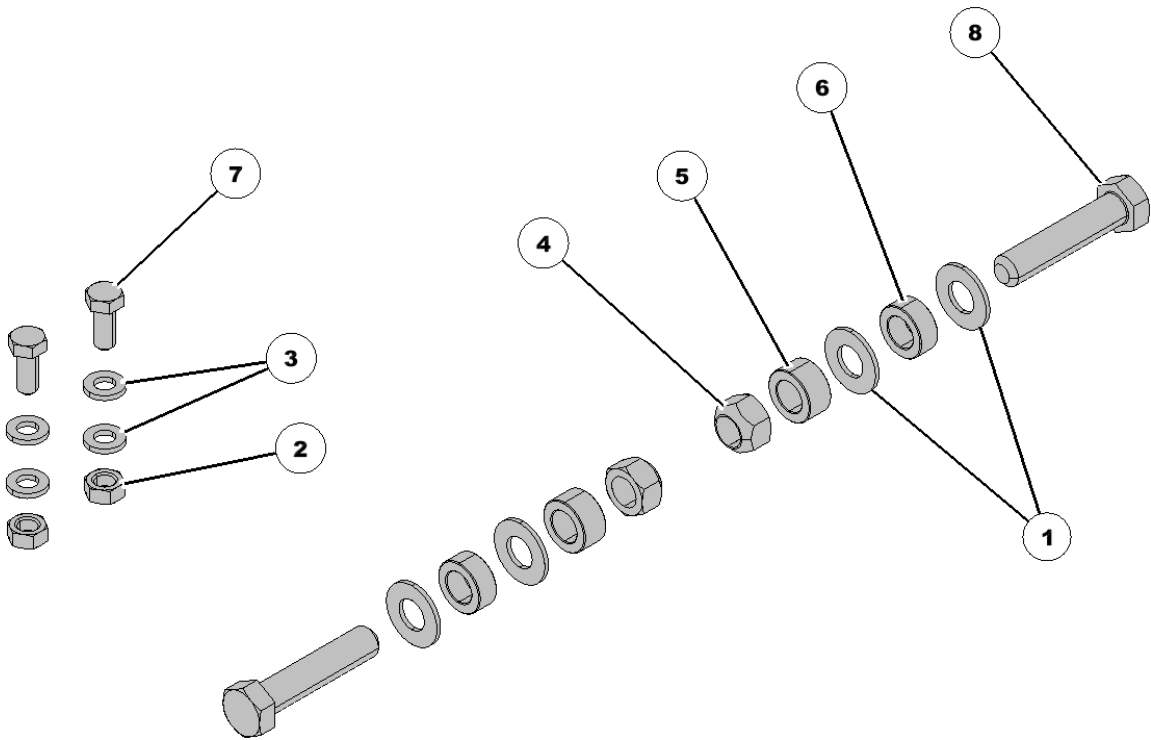

768376 vSet 2 White 8000 Mini Hopper Hardware Kit

Item No.	Part Number	Part Name	QTY	Remarks
1	33090	Washer	4	5/8" SAE Flat Zinc
2	40308	Nut	2	M10 X 1.5 Hex Nut, 8.8 Zinc
3		Washer	4	M10 Zinc
4		Nut	2	M16 Lock Nut Zinc
5		Bushing	2	
6		Spacer	2	
7		BOLT	2	M10 X 1.5 X 25
8		BOLT	2	M16 X 2 X 75