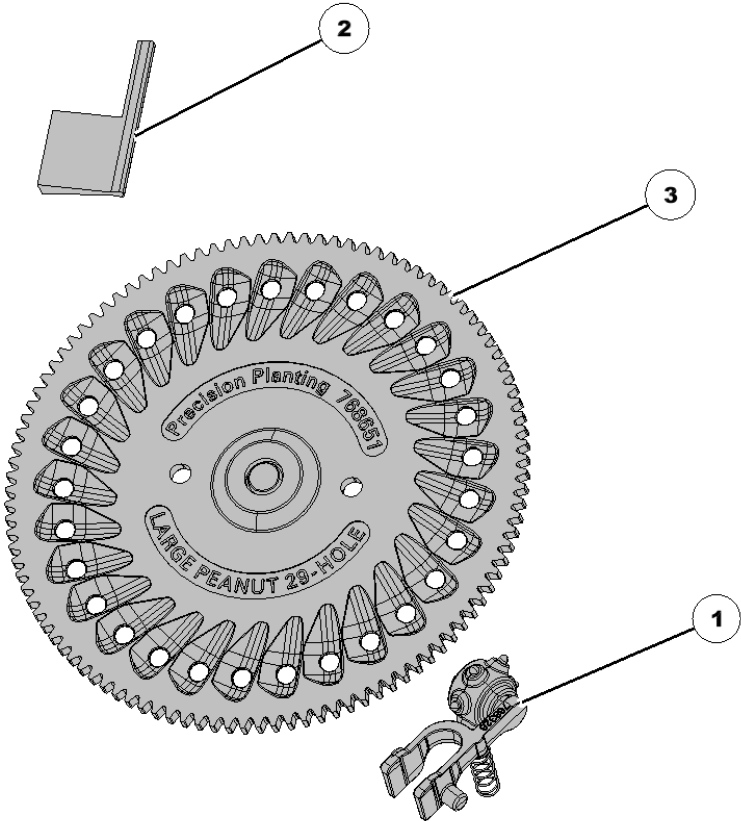

Item No.	Part Number	Part Name	QTY	Remarks
1		Rear Bracket	1	SpeedTube Only
2		Spanner Bracket	1	SpeedTube Only

768650 vSet 2 Large Peanut Crop Kit

Item No.	Part Number	Part Name	QTY	Remarks
1	768294	Ejector	1	Large Edible Bean
2	768428	Brush	1	Large Seeds Upper
3	768651	Disk	1	Large Peanut