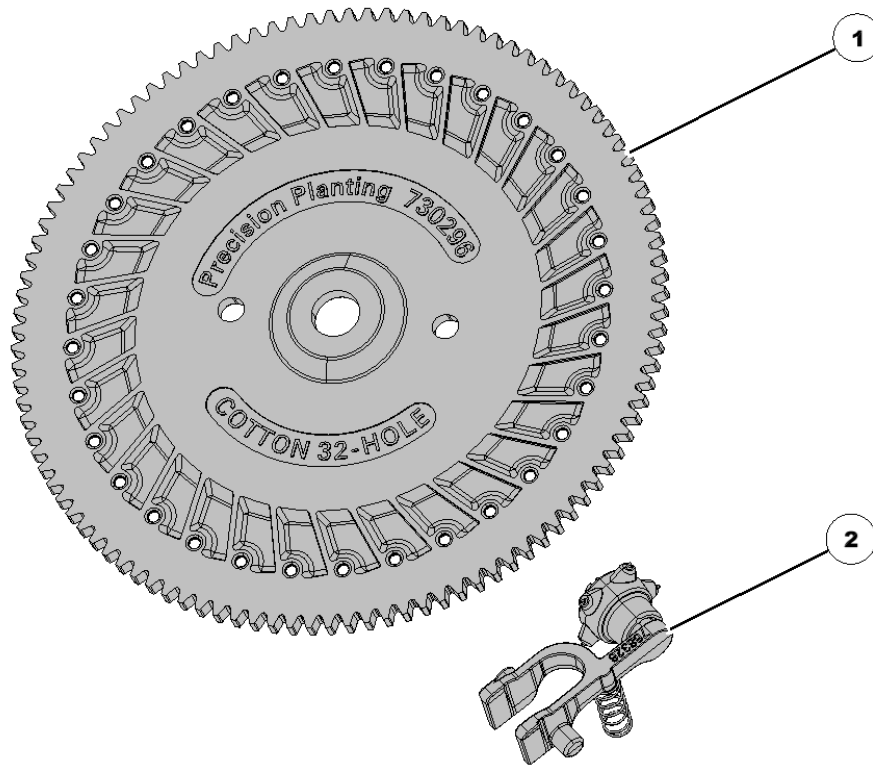

768499 vSet 2 Singulated Cotton High Rate Crop Kit

Item No.	Part Number	Part Name	QTY	Remarks
1	730296	Disk	1	Singulated Cotton
2	768295	Ejector	1	Sugarbeet