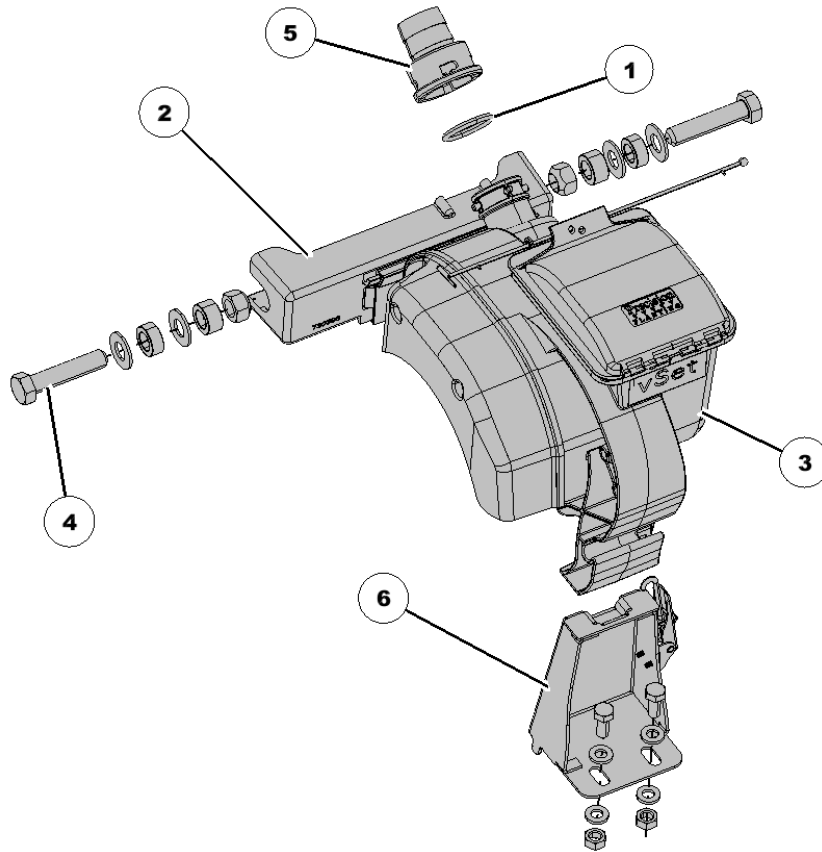

768340 vSet 2 White 8000 Mini Hopper Kit

Item No.	Part Number	Part Name	QTY	Remarks
1	720205	O-Ring	1	Bulk Fill Connector
2	730396	Bracket	1	vSet 2 White 8000 Mini Hopper Spanner Bracket
3	768303	Sub Assembly	1	vSet 2 Case IH, Kinze, White 8000 Mini Hopper
4	768376	Kit	1	vSet 2 White 8000 Mini Hopper Hardware Kit (Includes hardware to mount rear post)
5		Connector	1	1.5" Bulk Fill Line
6	768389	Assembly	1	vSet 2 White 8000 Mini Hopper Rear Post