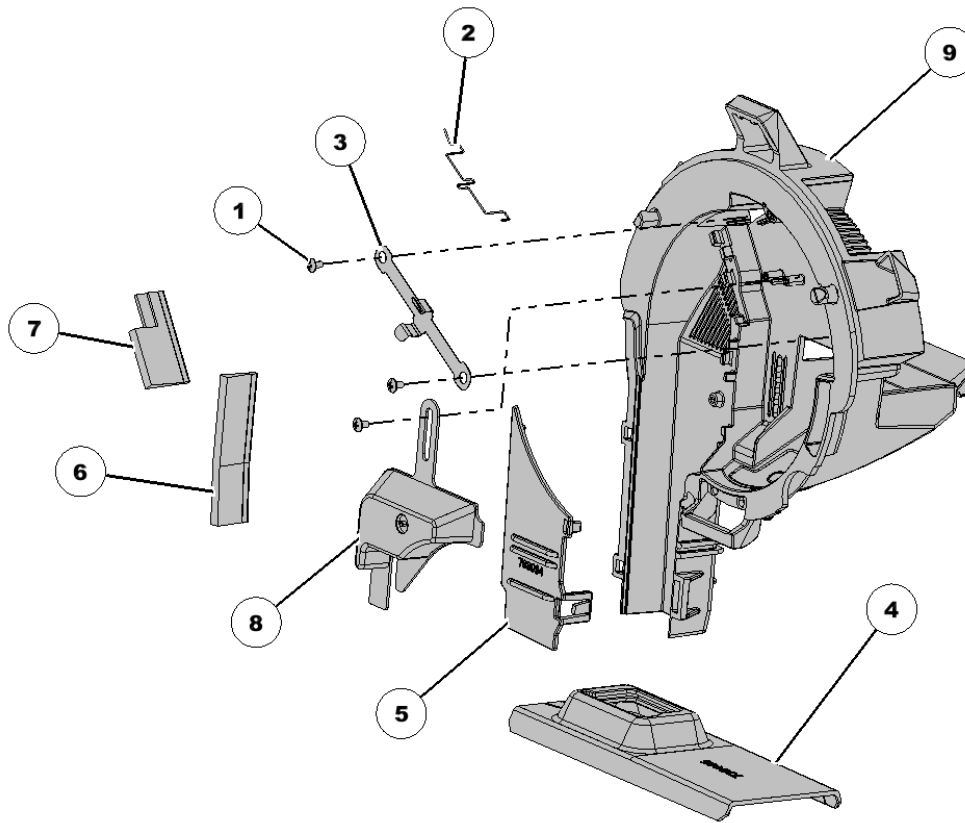

768314 vSet 2 Meter Cover Assembly (Seed Tube)

Item No.	Part Number	Part Name	QTY	Remarks
1	720150	Screw	3	#6x1/4 Truss Phil Hi Lo Zinc
2	730096	Spring	1	Singulator Radial
3	730078	Spring	1	Singulator Axial
4	730486	Boot	1	
5	768094	Cover	1	Seed Exit Chute
6	768193	Brush	1	Lower
7	768194	Brush	1	Upper
8	768216	Baffle Assembly	1	
9		vSet 2 Meter Disk Cover	1	Seed Tube