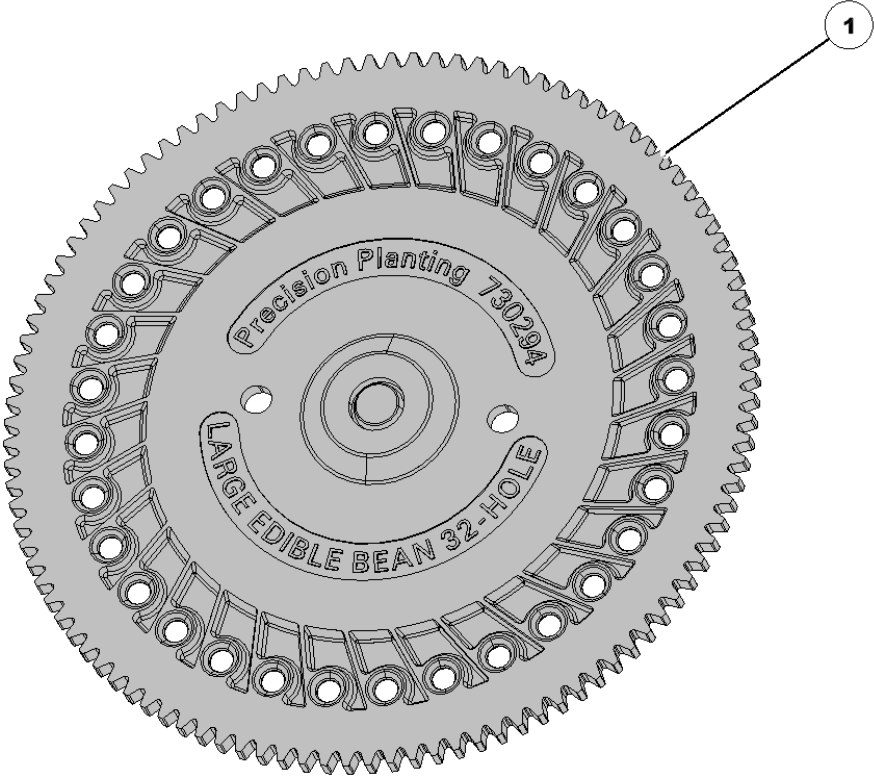

730294 Large Edible Bean Disk

Item No.	Part Number	Part Name	QTY	Remarks
1	730294	Disk	1