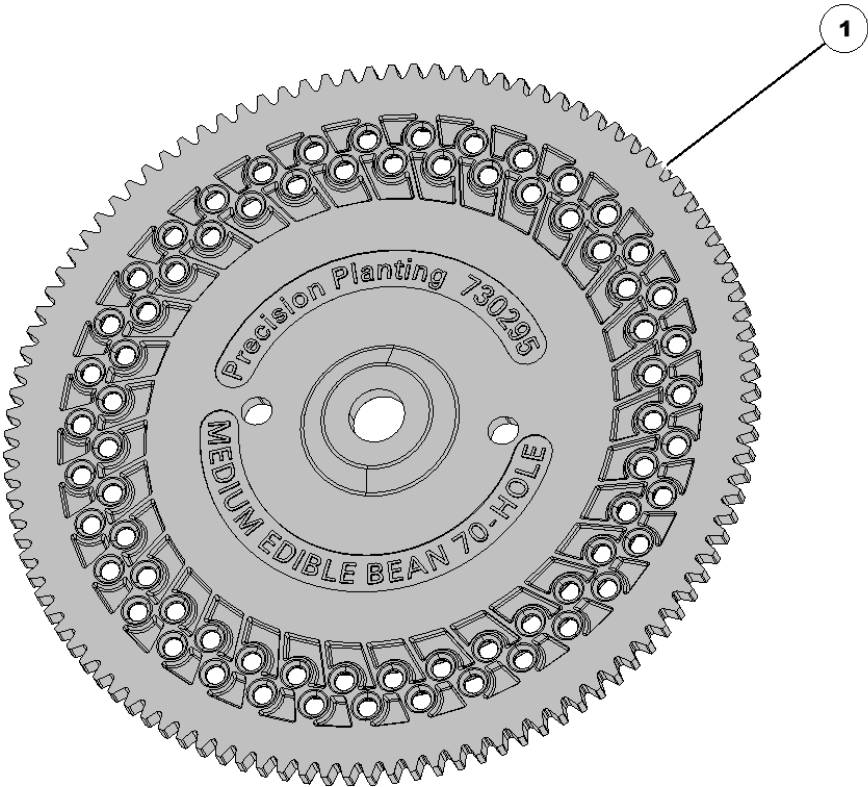

730295 Medium Edible Bean Disk

Item No.	Part Number	Part Name	QTY	Remarks
1	730295	Disk	1