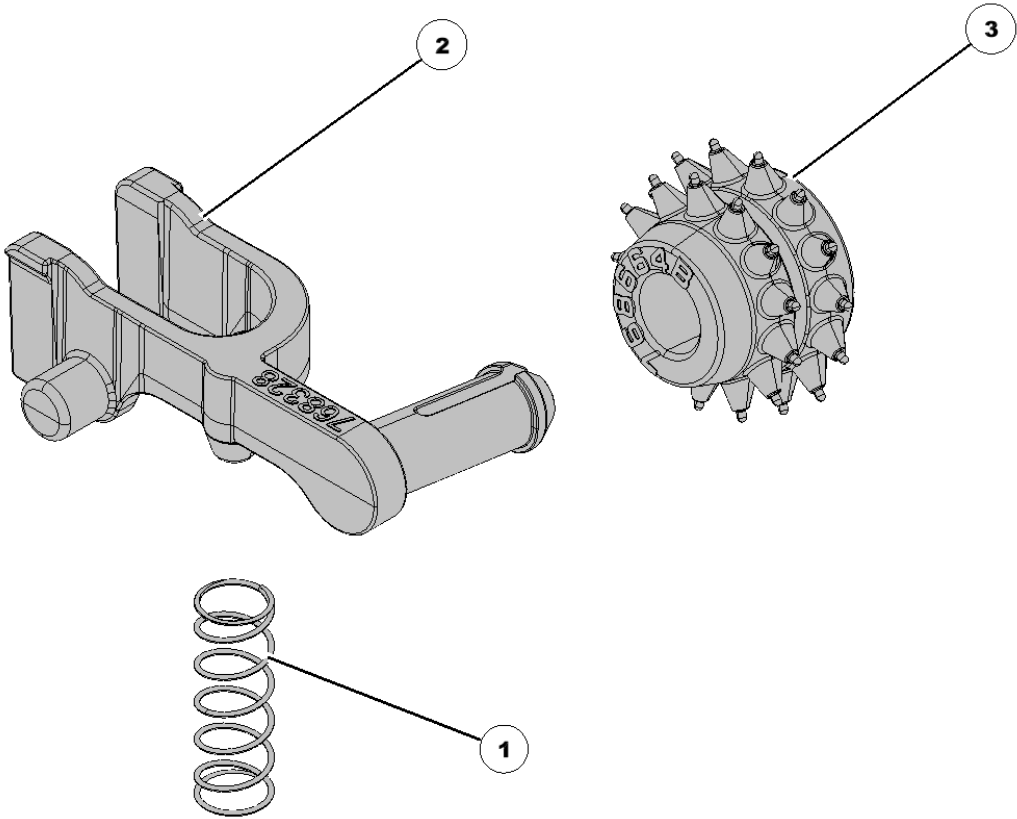

768666 vSet 2 Wheat Ejector Assembly

Item No.	Part Number	Part Name	QTY	Remarks
1	730036	Spring	1	
2		Arm	1	
3		Ejector Wheel	1