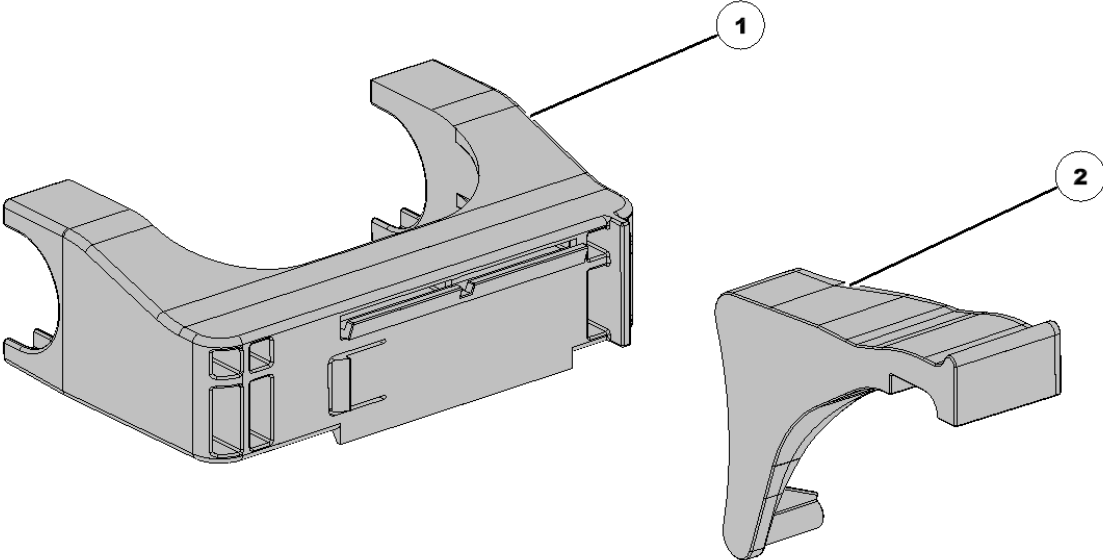

768646 vSet 2 Case IH Mini Hopper Brackets (SpeedTube)

Item No.	Part Number	Part Name	QTY	Remarks
1		Rear Bracket	1	SpeedTube Only
2		Spanner Bracket	1	SpeedTube Only