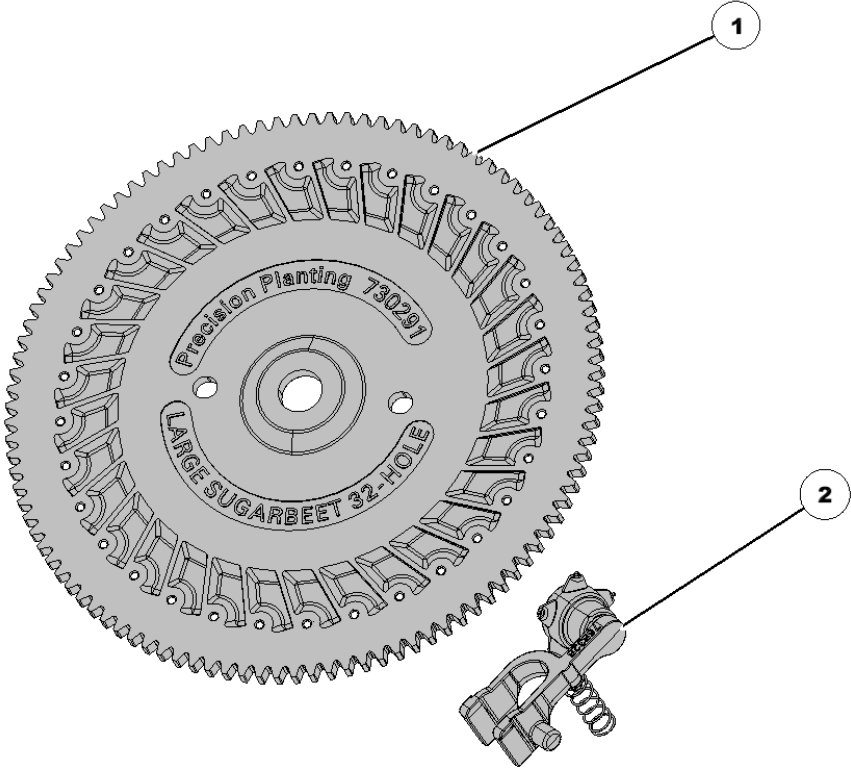

768347 vSet 2 Large Sugarbeet/Milo/Sorghum Crop Kit

Item No.	Part Number	Part Name	QTY	Remarks
1	730291	Disk	1	
2	768295	Ejector	1