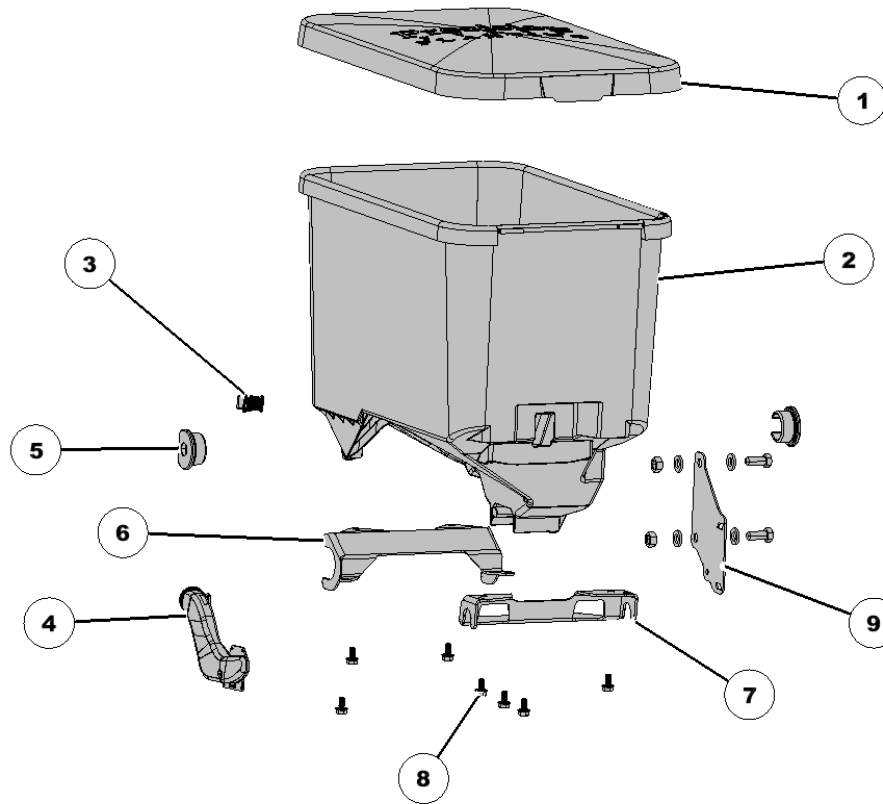

768480 vSet 2 White 9000 1.9 Bu. Hopper Kit

Item No.	Part Number	Part Name	QTY	Remarks
1	730365	Lid	1	
2		Hopper Assy	1	vSet 2 1.9 Bu. (Natural)
-		Finishing Kit	1	The items listed below are included in the finish kit
3	768270	Plug	1	White 9000 Flex-Shaft
4	768449	Elbow	1	vSet 2 Full Size Hopper Vacuum
5		Puck	2	White 8000/9000 1.9 Bu. Hopper
6		Front Hooks	1	White 9000 vSet 2 1.9 Bu. Hopper
7		Rear Bracket	1	White 9000 vSet 2 1.9 Bu. Hopper
8		Hardware Kit	1	White 9000 vSet 2 1.9 Bu. Hopper
9	768594¹	Bracket	1	SRM/RUM Mount on White 9000

1. Part 768594 may be superseded by part 768782