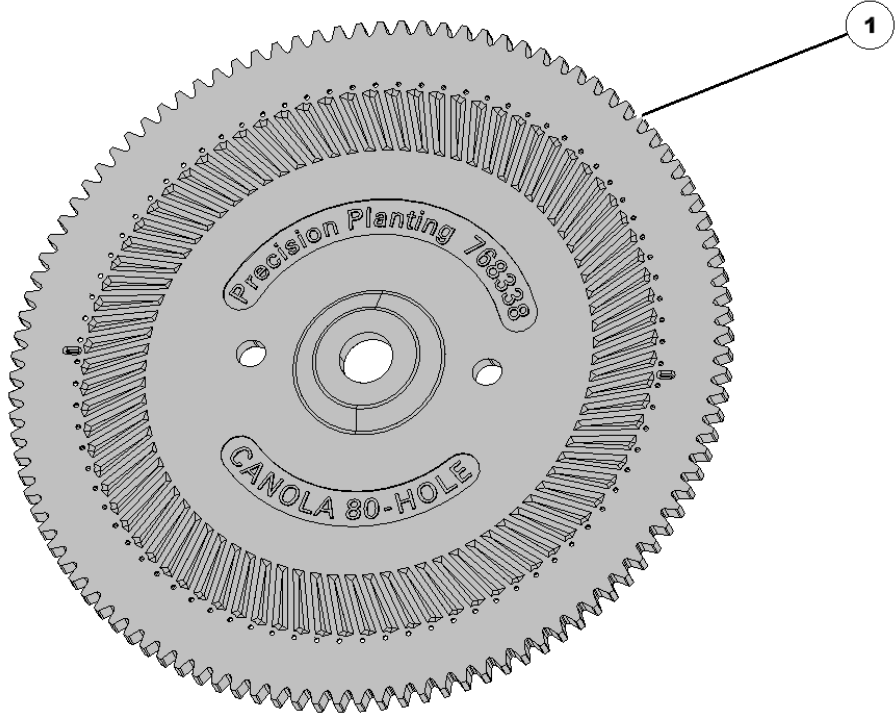

768338 vSet 2 Canola Disk

Item No.	Part Number	Part Name	QTY	Remarks
1	768338	Disk	1