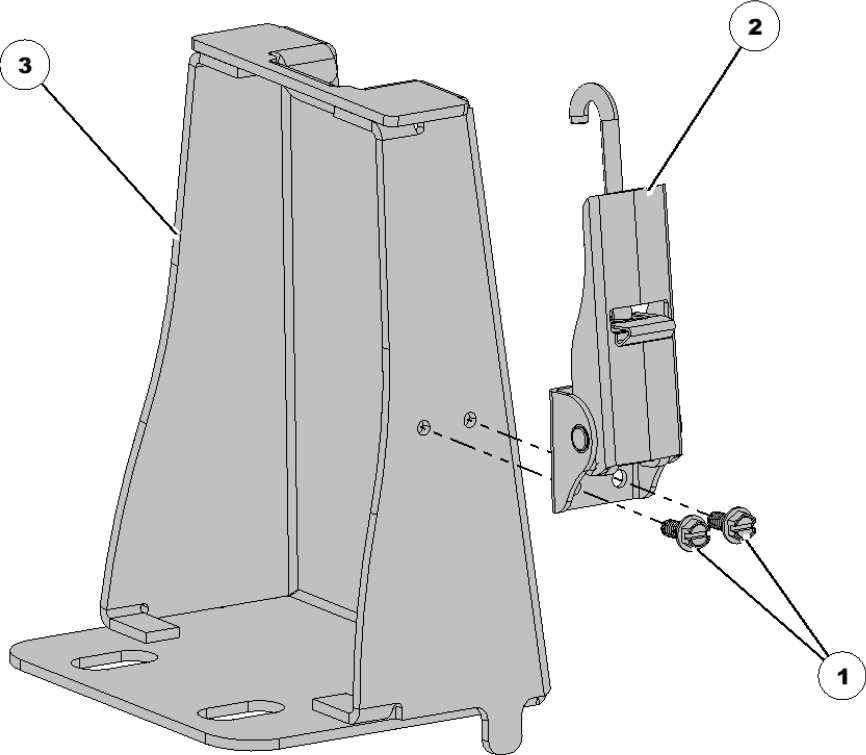

768389 vSet 2 White 8000 Mini Hopper Rear Post Assembly

Item No.	Part Number	Part Name	QTY	Remarks
1		Screw	2	8-32 x 3/8, Thread Cutting
2		Latch	1	
3		Bracket	1	Rear Post