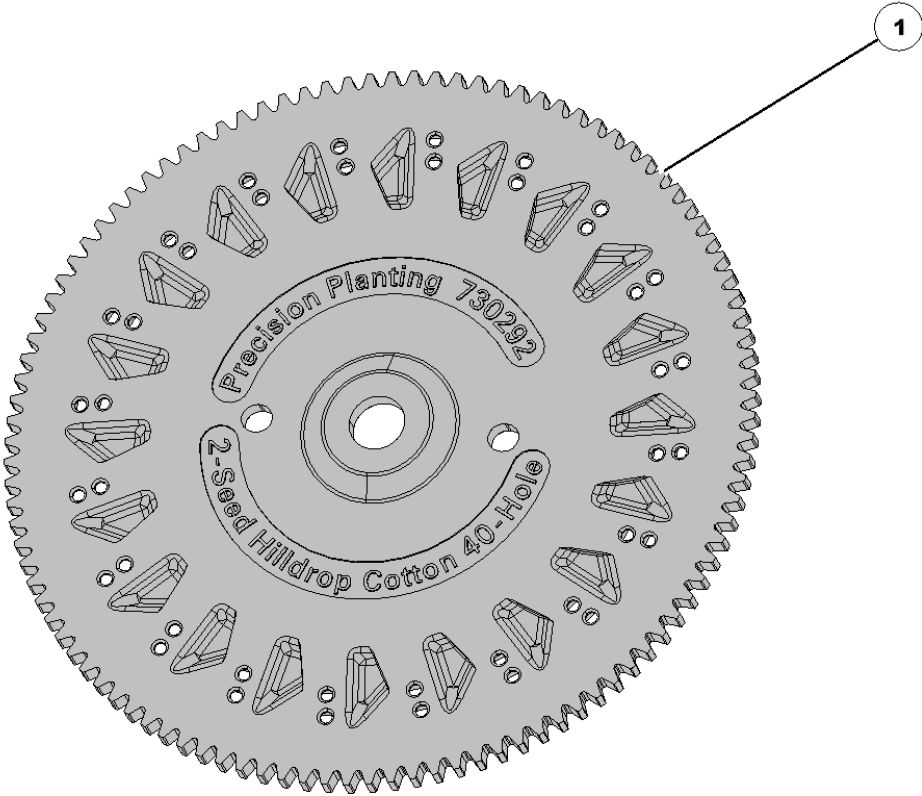

730036 vSet Ejector Arm Spring

Item No.	Part Number	Part Name	QTY	Remarks
1	730036	Spring	1	Used in all vSet meters

730078 vSet Singulator Axial Spring

Item No.	Part Number	Part Name	QTY	Remarks
1	730078	Spring	1	

730079 Corn Disk

Item No.	Part Number	Part Name	QTY	Remarks
1	730079	Disk	1	Used in all vSet meters

730096 vSet Singulator Radial Spring

Item No.	Part Number	Part Name	QTY	Remarks
1	730096	Spring	1	

730291 Large Sugarbeet Disk

Item No.	Part Number	Part Name	QTY	Remarks
1	730291	Disk	1	Used in all vSet Meters

730292 2-Seed Hilldrop Cotton Disk

Item No.	Part Number	Part Name	QTY	Remarks
1	730292	Disk	1	

730293 3-Seed Hilldrop Cotton Disk