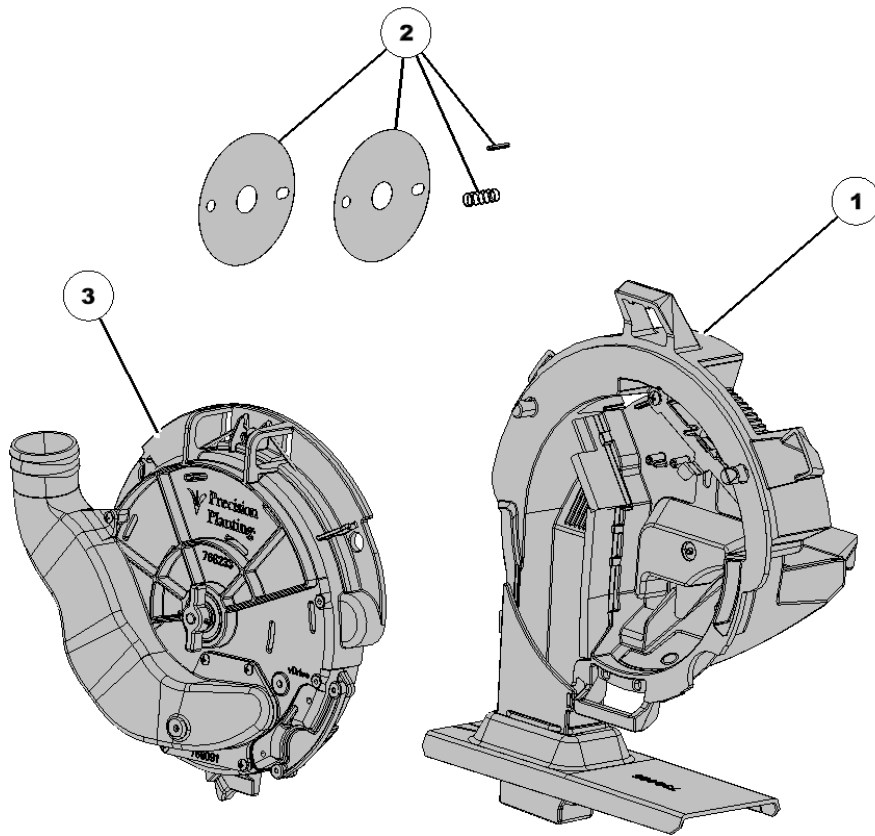

768318 vSet 2 Base Meter (Seed Tube)

Item No.	Part Number	Part Name	QTY	Remarks
1	768314	Cover Assembly	1	Seed Tube Compatible
2		Spare Parts Kit	1	vSet 2 Meter
3	768364	Housing Assembly	1	Base Mechanical