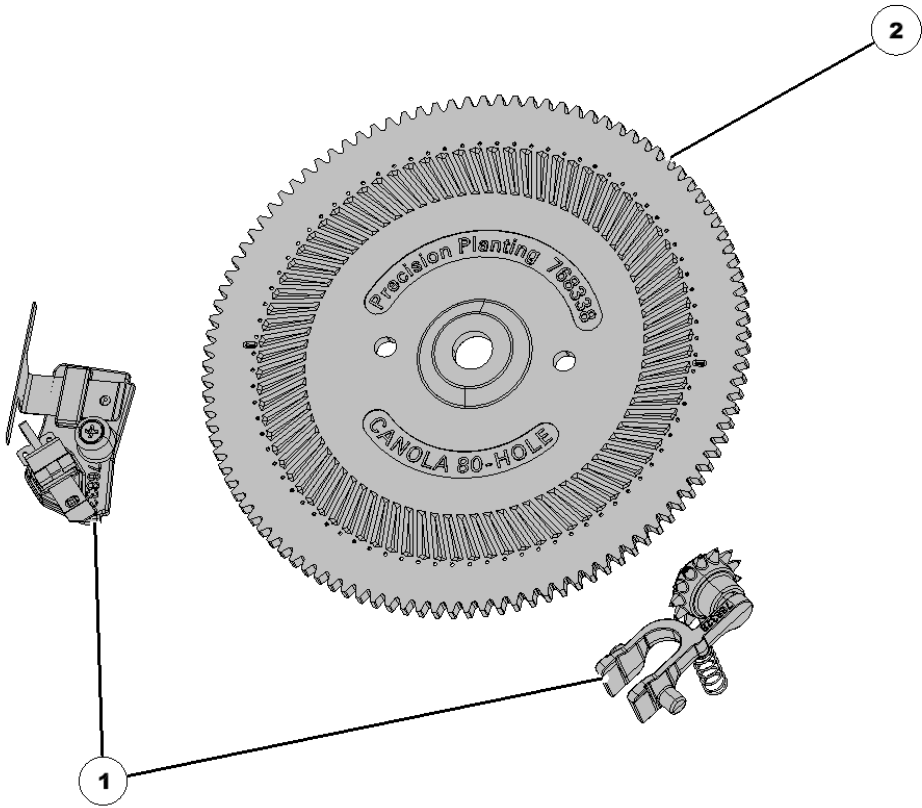

768348 vSet 2 Canola Crop Kit

Item No.	Part Number	Part Name	QTY	Remarks
1	768335	Kit	1	Canola Ejector
2	768338	Disk	1