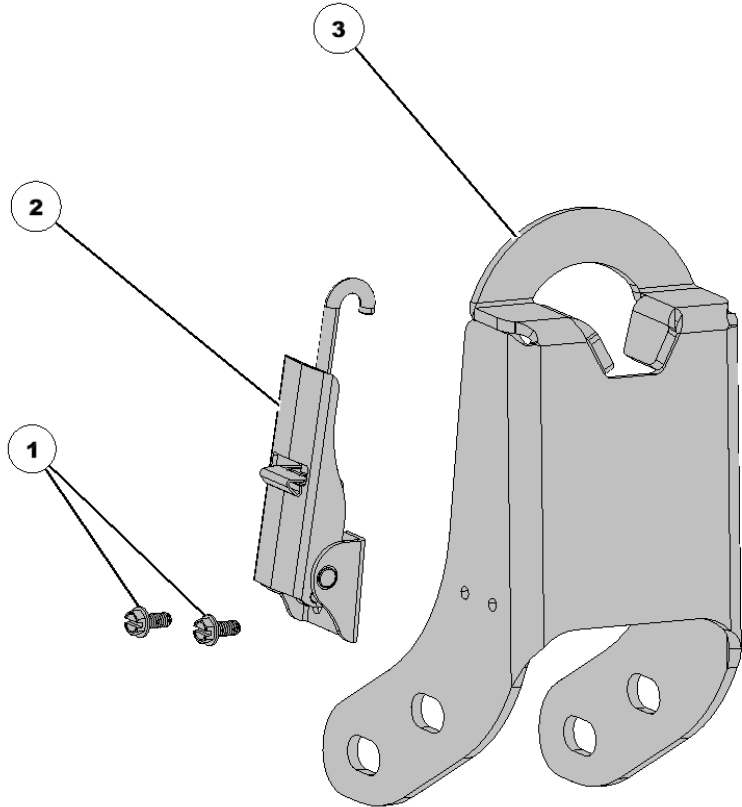

768558 vSet 2 White 9000 Mini Hopper Rear Post

Item No.	Part Number	Part Name	QTY	Remarks
1		Screw	2	Thread Cutting- 8-32 x 3/8
2		Latch	1	
3	768557	Rear Post	1	White 9000 Rear Post