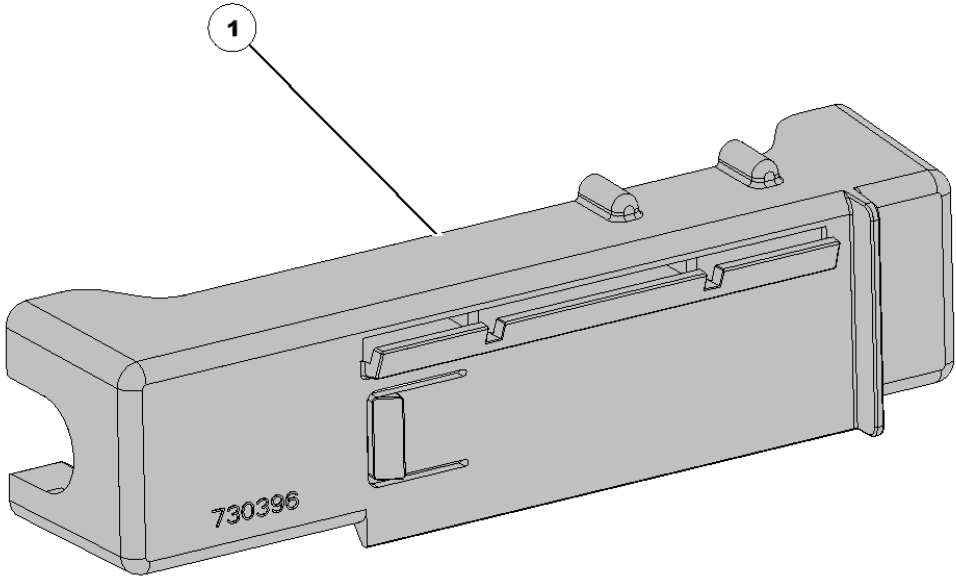

730396 vSet John Deere Mini Hopper Spanner Bracket

Item No.	Part Number	Part Name	QTY	Remarks
1	730396	Bracket	1