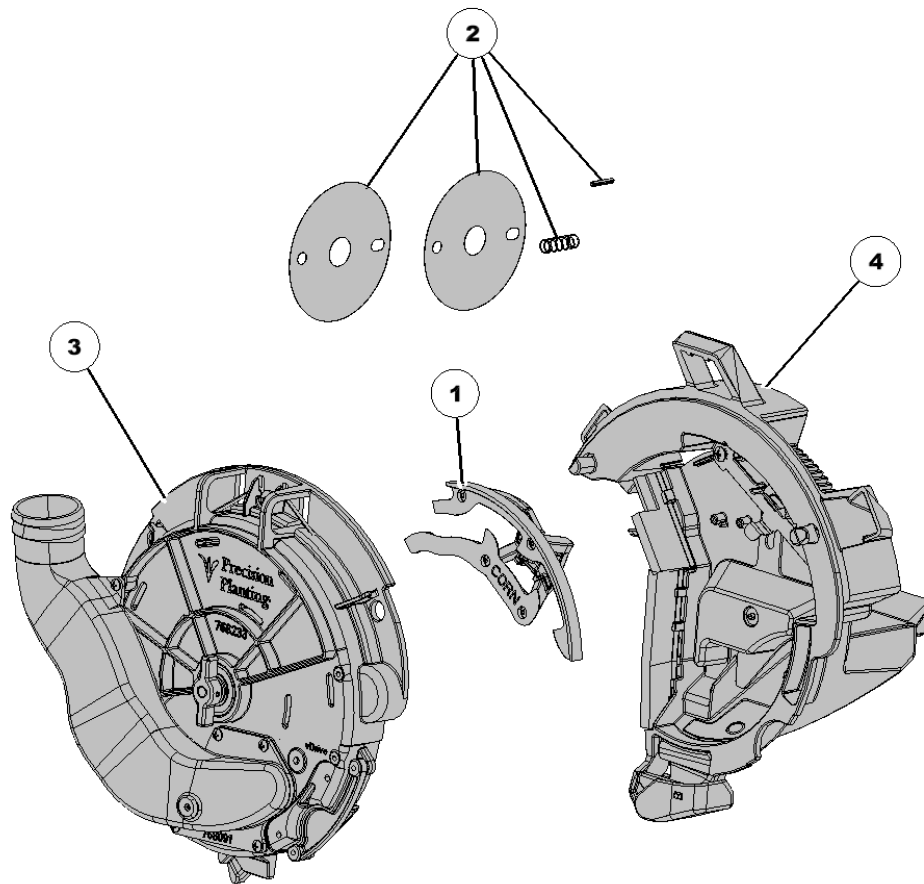

768370 vSet 2 Corn Meter (SpeedTube)

Item No.	Part Number	Part Name	QTY	Remarks
1	768355	Singulator Assembly	1	Corn, 6 Lobe
2		Spare Parts Kit	1	vSet 2 Meter
3		Housing Assembly	1	Mechanical, No vDrive
4	768643	Cover Assembly	1	SpeedTube Compatible