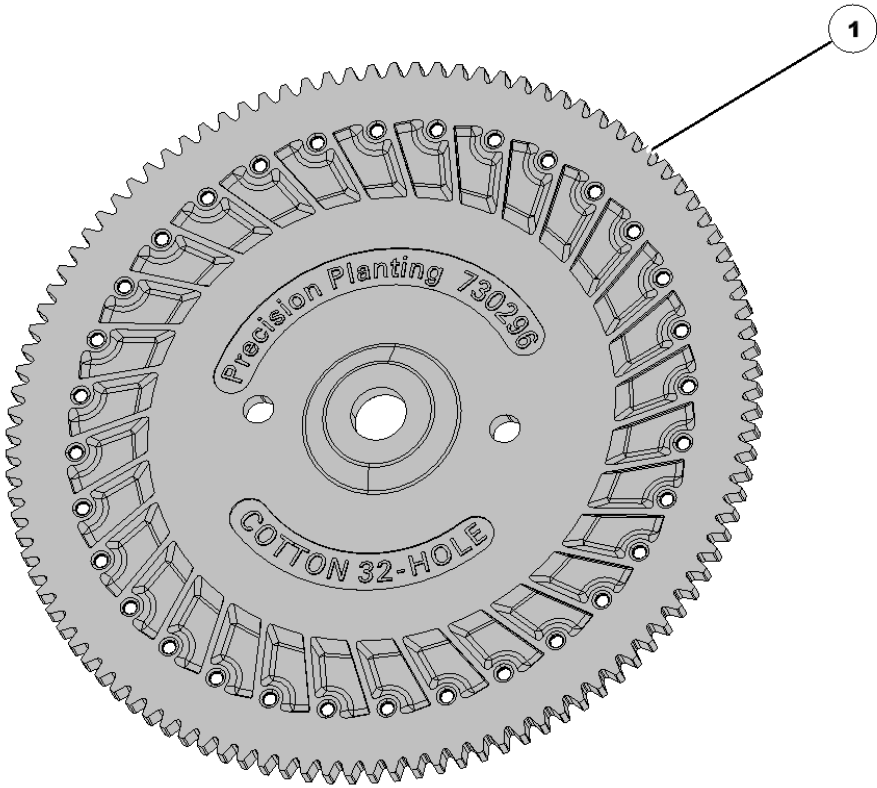

730036 vSet Ejector Arm Spring

Item No.	Part Number	Part Name	QTY	Remarks
1	730036	Spring	1	Used in all vSet meters

730078 vSet Singulator Axial Spring

Item No.	Part Number	Part Name	QTY	Remarks
1	730078	Spring	1	

Item No.	Part Number	Part Name	QTY	Remarks
1	730291	Disk	1	Used in all vSet Meters

730292 2-Seed Hilldrop Cotton Disk

Item No.	Part Number	Part Name	QTY	Remarks
1	730292	Disk	1	

730293 3-Seed Hilldrop Cotton Disk

Item No.	Part Number	Part Name	QTY	Remarks
1	730293	Disk	1	

730294 Large Edible Bean Disk

Item No.	Part Number	Part Name	QTY	Remarks
1	730294	Disk	1	

730295 Medium Edible Bean Disk

Item No.	Part Number	Part Name	QTY	Remarks
1	730295	Disk	1	

730296 Singulated High Rate Cotton Disk

Item No.	Part Number	Part Name	QTY	Remarks
1	730296	Disk	1	

730361 Peanut Disk - vSet 2 only

Item No.	Part Number	Part Name	QTY	Remarks
1	730361	Disk	1	vSet 2 only