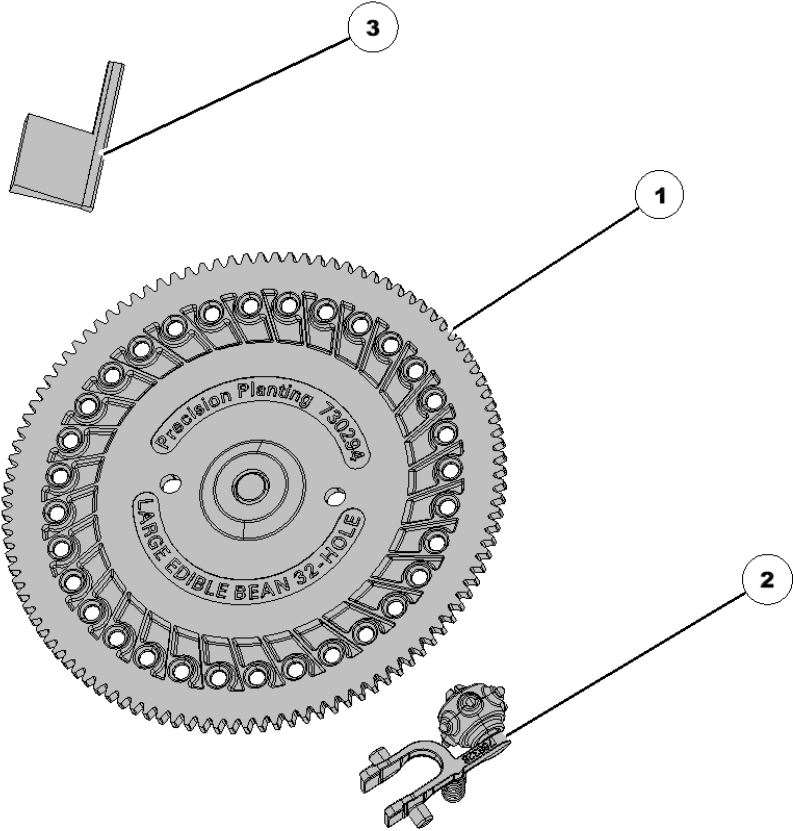

768341 vSet 2 Corn Crop Kit

Item No.	Part Number	Part Name	QTY	Remarks
1	730079	Disk	1	Corn
2	768291	Corn Ejector Assembly	1	
3	768355	Singulator Assembly	1	6 Lobe

768342 vSet 2 Soybean Crop Kit

Item No.	Part Number	Part Name	QTY	Remarks
1	730039	Disk	1	
2	768292	Ejector	1	
3	768360	Singulator Assembly	1	

768343 vSet 2 Large Edible Bean Crop Kit

Item No.	Part Number	Part Name	QTY	Remarks
1	730294	Disk	1	
2	768294	Ejector	1	
3	768428	Brush	1	For use with large seeds

768344 vSet 2 Hill Drop Cotton Crop Kit (2 Seed)