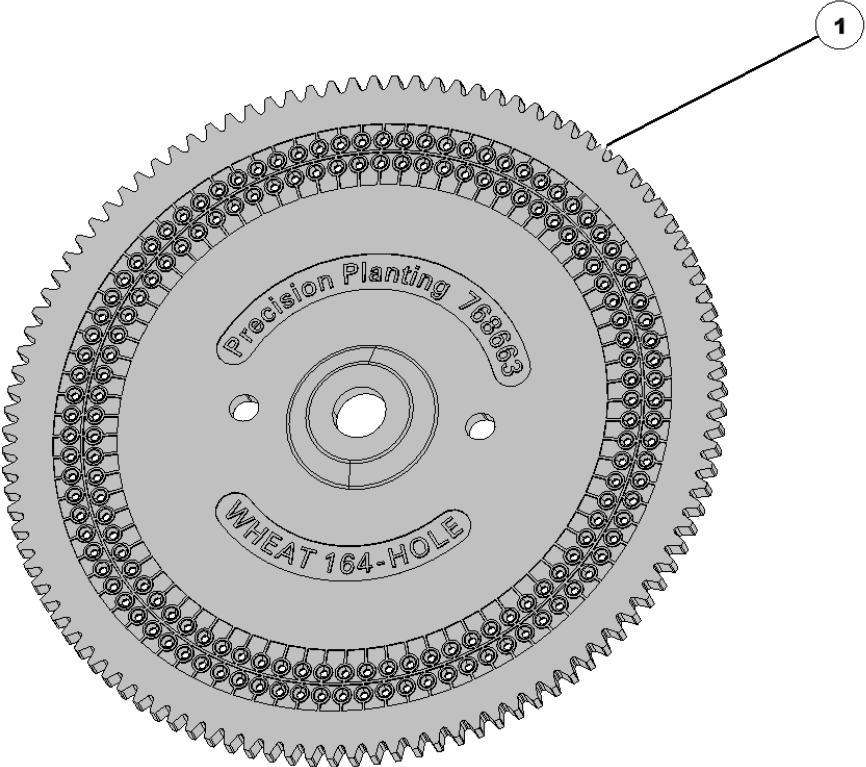

768663 vSet 2 Wheat Disk

Item No.	Part Number	Part Name	QTY	Remarks
1	768663	Disk	1