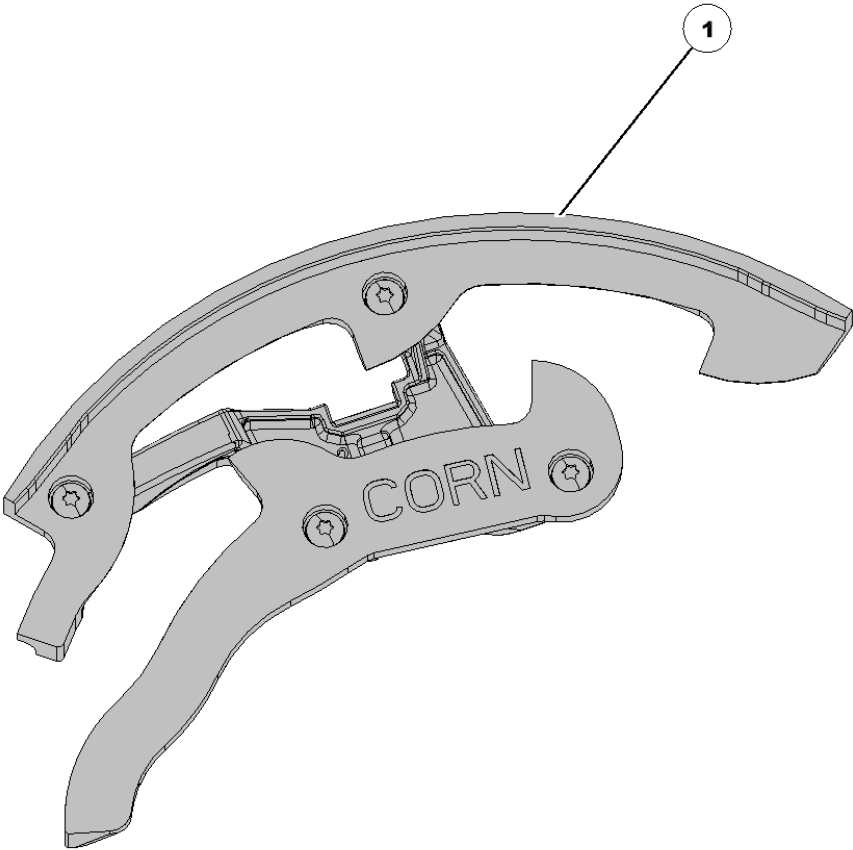

768349 vSet 2 Medium Edible Bean Crop Kit

Item No.	Part Number	Part Name	QTY	Remarks
1	730295	Disk	1	
2	768292	Ejector	1	
3	768428	Brush	1	For use with large seeds
4	768430	Singulator Assembly	1	

768355 Corn 6 Lobe Singulator