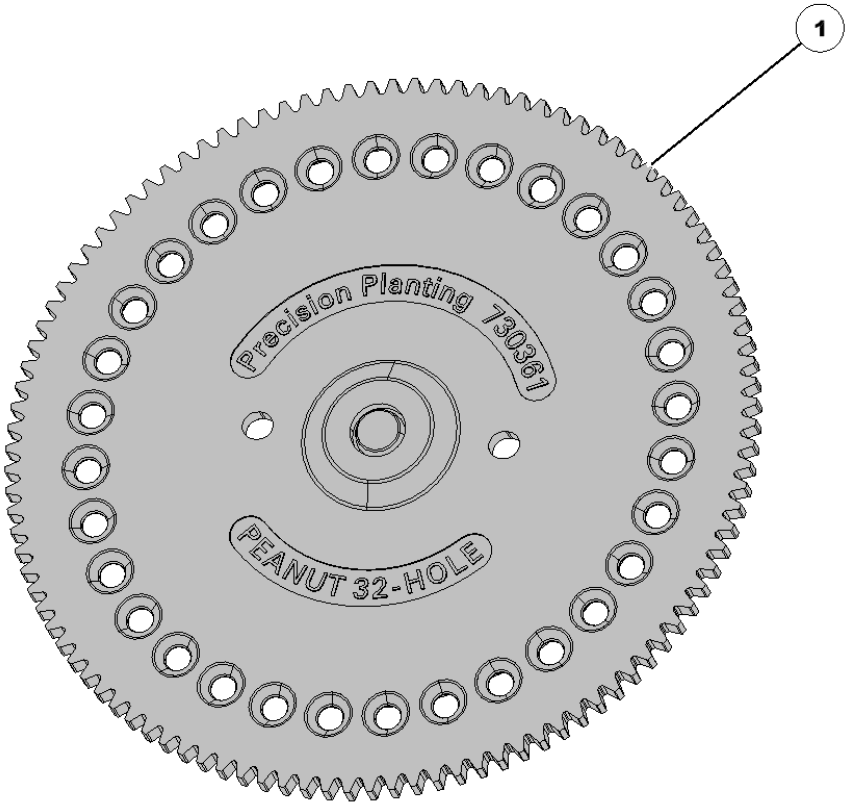

730036 vSet Ejector Arm Spring

Item No.	Part Number	Part Name	QTY	Remarks
1	730036	Spring	1	Used in all vSet meters

730078 vSet Singulator Axial Spring

Item No.	Part Number	Part Name	QTY	Remarks
1	730078	Spring	1	

Item No.	Part Number	Part Name	QTY	Remarks
1	730291	Disk	1	Used in all vSet Meters

730292 2-Seed Hilldrop Cotton Disk

Item No.	Part Number	Part Name	QTY	Remarks
1	730292	Disk	1	

730293 3-Seed Hilldrop Cotton Disk

Item No.	Part Number	Part Name	QTY	Remarks
1	730293	Disk	1	

730294 Large Edible Bean Disk

Item No.	Part Number	Part Name	QTY	Remarks
1	730294	Disk	1	

730295 Medium Edible Bean Disk

Item No.	Part Number	Part Name	QTY	Remarks
1	730295	Disk	1	

730296 Singulated High Rate Cotton Disk

Item No.	Part Number	Part Name	QTY	Remarks
1	730296	Disk	1	

730361 Peanut Disk - vSet 2 only

Item No.	Part Number	Part Name	QTY	Remarks
1	730361	Disk	1	vSet 2 only