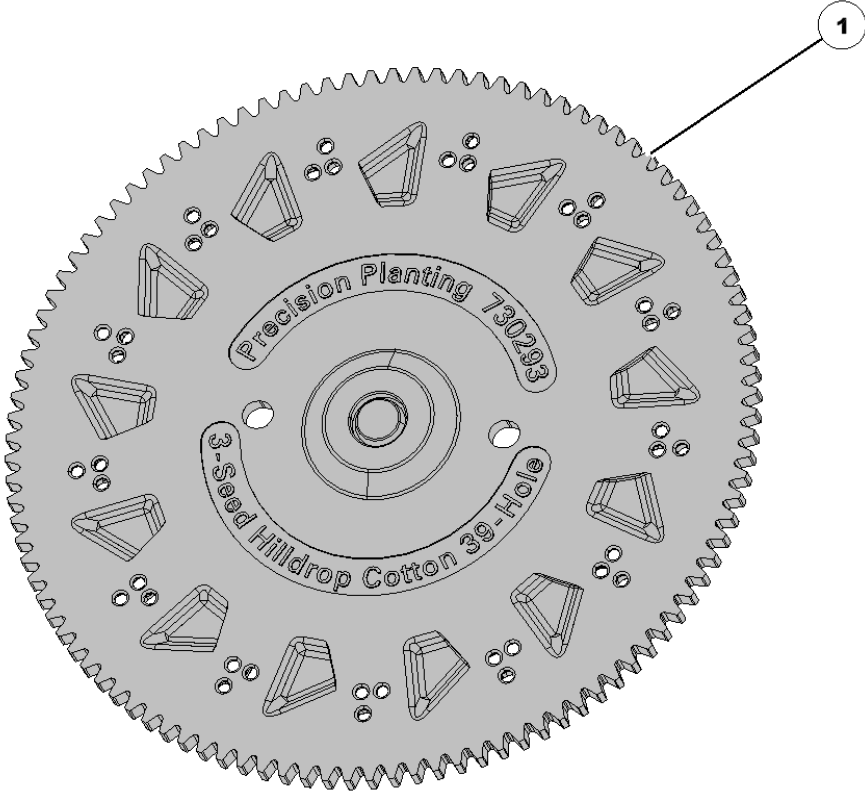

730036 vSet Ejector Arm Spring

Item No.	Part Number	Part Name	QTY	Remarks
1	730036	Spring	1	Used in all vSet meters

730078 vSet Singulator Axial Spring

Item No.	Part Number	Part Name	QTY	Remarks
1	730078	Spring	1	

730079 Corn Disk

Item No.	Part Number	Part Name	QTY	Remarks
1	730079	Disk	1	Used in all vSet meters

730096 vSet Singulator Radial Spring

Item No.	Part Number	Part Name	QTY	Remarks
1	730096	Spring	1	

730291 Large Sugarbeet Disk

Item No.	Part Number	Part Name	QTY	Remarks
1	730291	Disk	1	Used in all vSet Meters

730292 2-Seed Hilldrop Cotton Disk

Item No.	Part Number	Part Name	QTY	Remarks
1	730292	Disk	1	

730293 3-Seed Hilldrop Cotton Disk