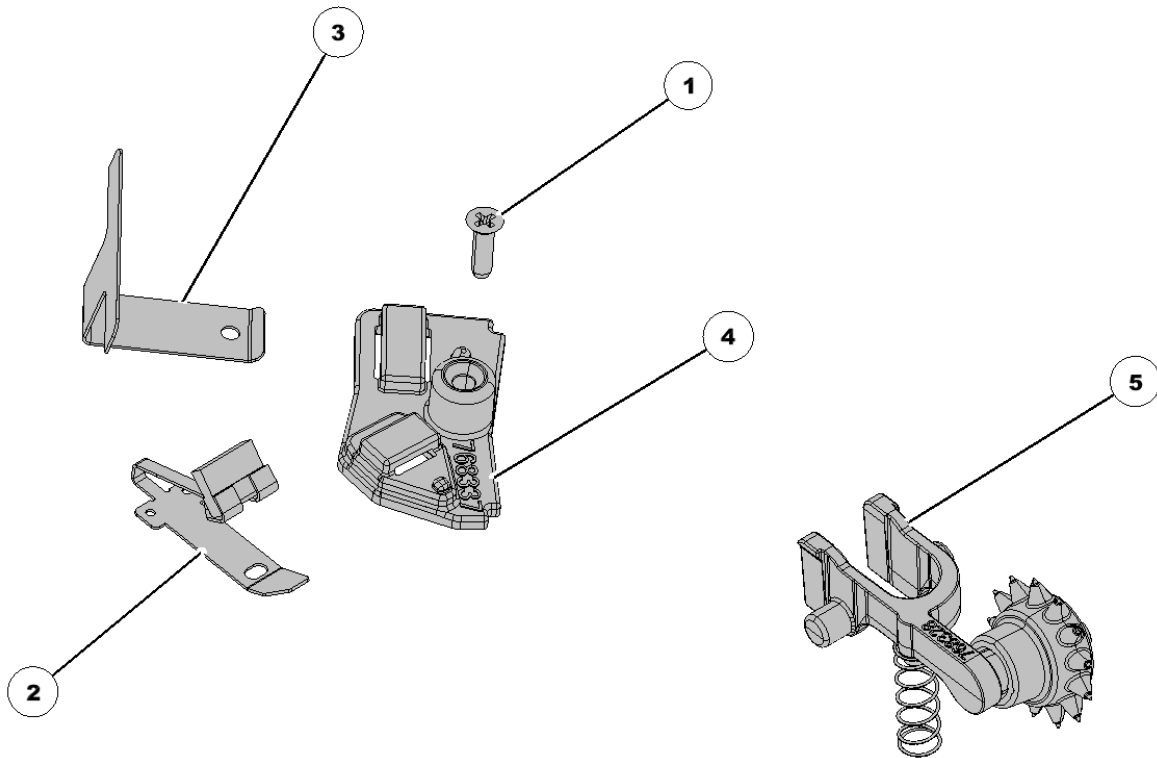

768335 vSet 2 Canola Ejector/Wiper Kit

Item No.	Part Number	Part Name	QTY	Remarks
1	720046	Screw	1	#6 x 1/2" Flat Head Phillips Hi-Low
2	720306	Assembly	1	Seed Brush Extractor
3		Wiper	1	
4		Base	1	Wiper and Extractor Mount
5		Ejector Assembly	1