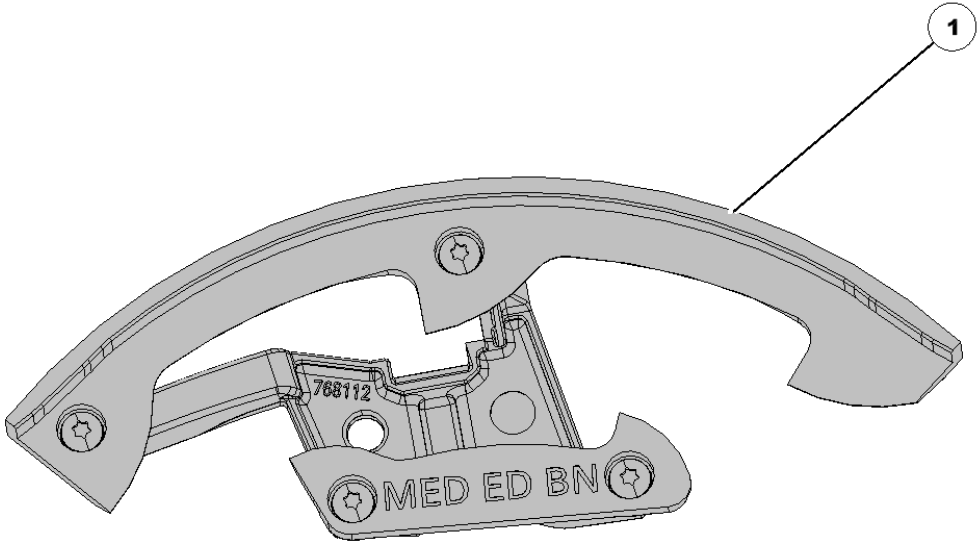

768430 vSet 2 Medium Edible Bean Singulator

Item No.	Part Number	Part Name	QTY	Remarks
1	768430	Singulator Assembly	1