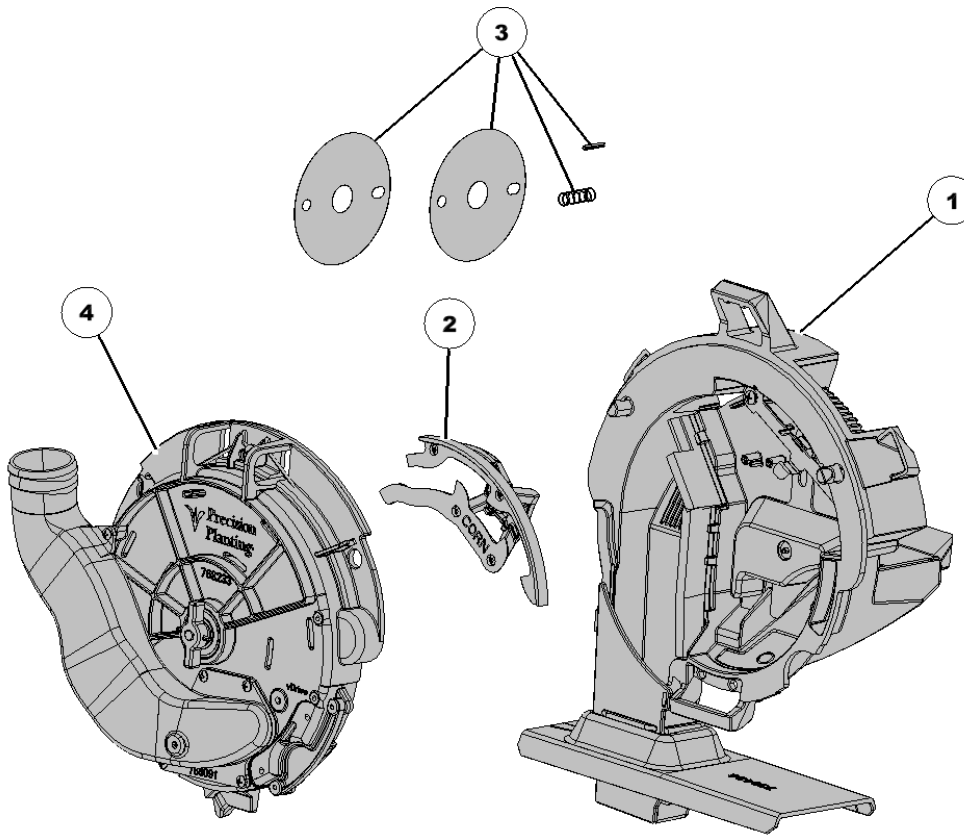

768380 vSet 2 Corn Meter (Seed Tube)

Item No.	Part Number	Part Name	QTY	Remarks
1	768314	Cover Assembly	1	Seed Tube Compatible
2	768355	Singulator Assembly	1	Corn, 6 Lobe
3		Spare Parts Kit	1	vSet 2 Meter
4		Housing Assembly	1	Mechanical, No vDrive