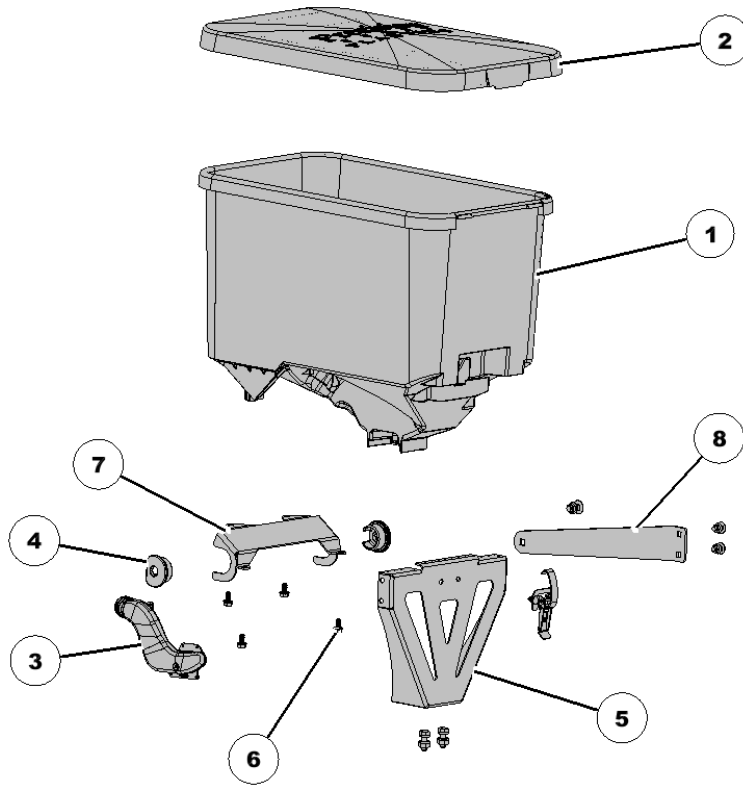

768475 vSet 2 White 8000 1.9 Bu. Hopper Kit

Item No.	Part Number	Part Name	QTY	Remarks
1		Hopper Assembly	1	Beige Hopper
-		Finishing Kit	1	The items listed below are included in the finish kit
2	730365	Lid	1	
3	768449	Elbow	1	vSet 2 Full Size Hopper Vacuum Adapter
4		Puck	2	White 8000/9000 1.9 Bu. Hopper
5		Rear Post	1	White 8000
6		Hardware Kit	1	
7		Front Hook	1	
8		Support	1