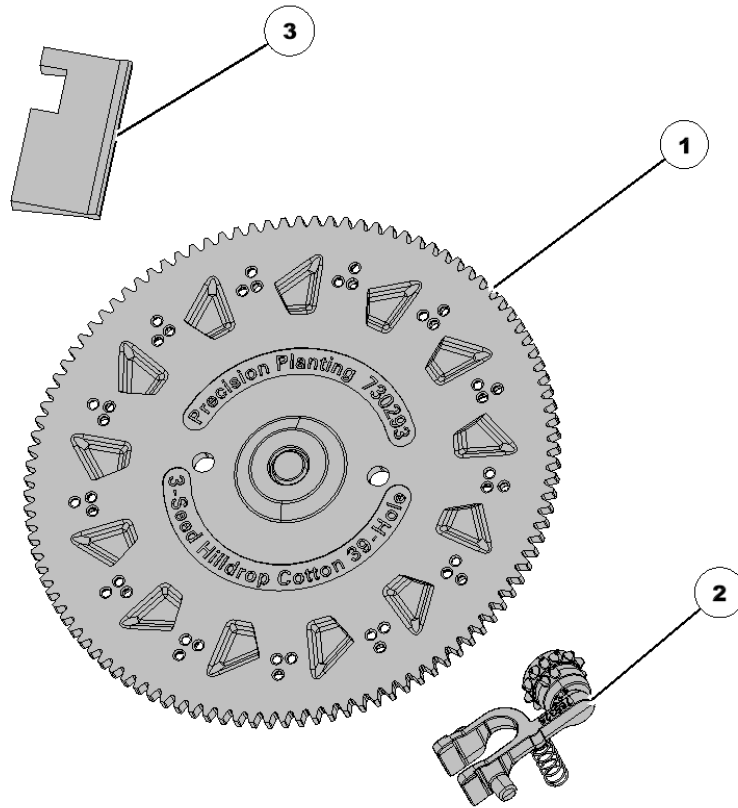

768345 vSet 2 Hill Drop Cotton Crop Kit (3 Seed)

Item No.	Part Number	Part Name	QTY	Remarks
1	730293	Disk	1	
2	768297	Ejector	1	
3	768379	Brush	1	Upper Restricting