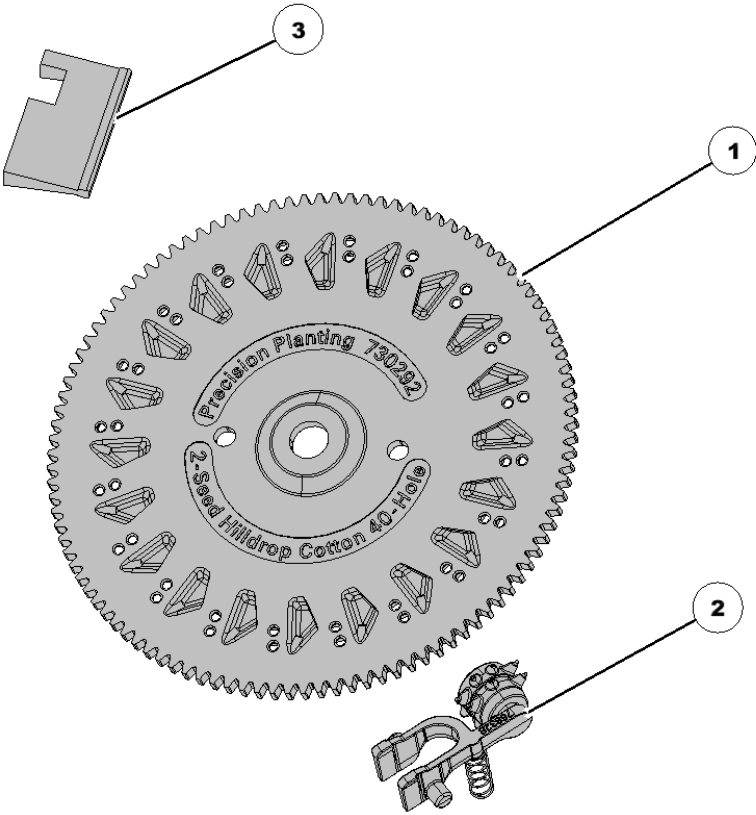

768341 vSet 2 Corn Crop Kit

Item No.	Part Number	Part Name	QTY	Remarks
1	730079	Disk	1	Corn
2	768291	Corn Ejector Assembly	1	
3	768355	Singulator Assembly	1	6 Lobe

768342 vSet 2 Soybean Crop Kit

Item No.	Part Number	Part Name	QTY	Remarks
1	730039	Disk	1	
2	768292	Ejector	1	
3	768360	Singulator Assembly	1	

768343 vSet 2 Large Edible Bean Crop Kit

Item No.	Part Number	Part Name	QTY	Remarks
1	730294	Disk	1	
2	768294	Ejector	1	
3	768428	Brush	1	For use with large seeds

768344 vSet 2 Hill Drop Cotton Crop Kit (2 Seed)