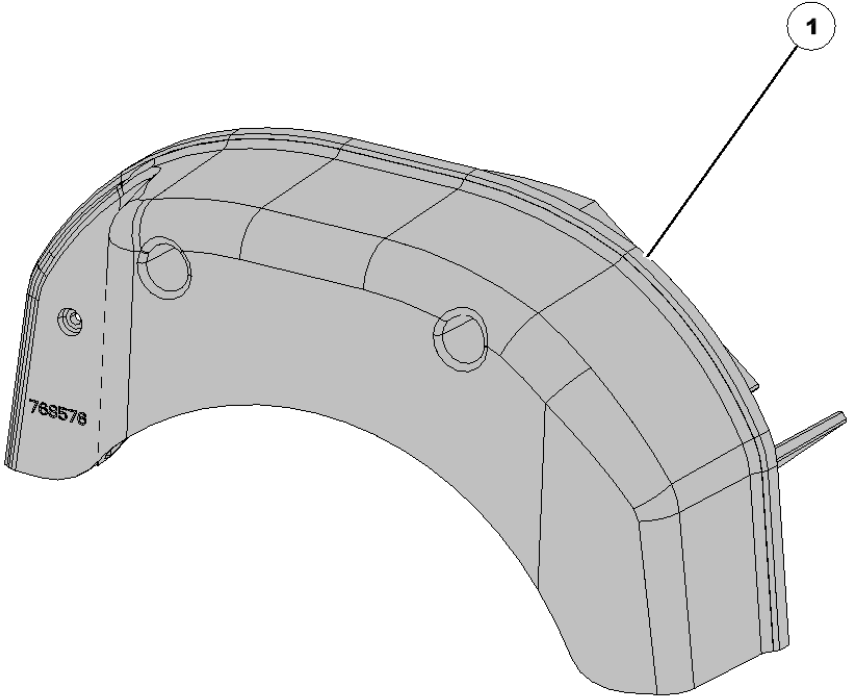

768576 vSet 2 Mini Hopper Vent

Item No.	Part Number	Part Name	QTY	Remarks
1	768576	Assembly	1