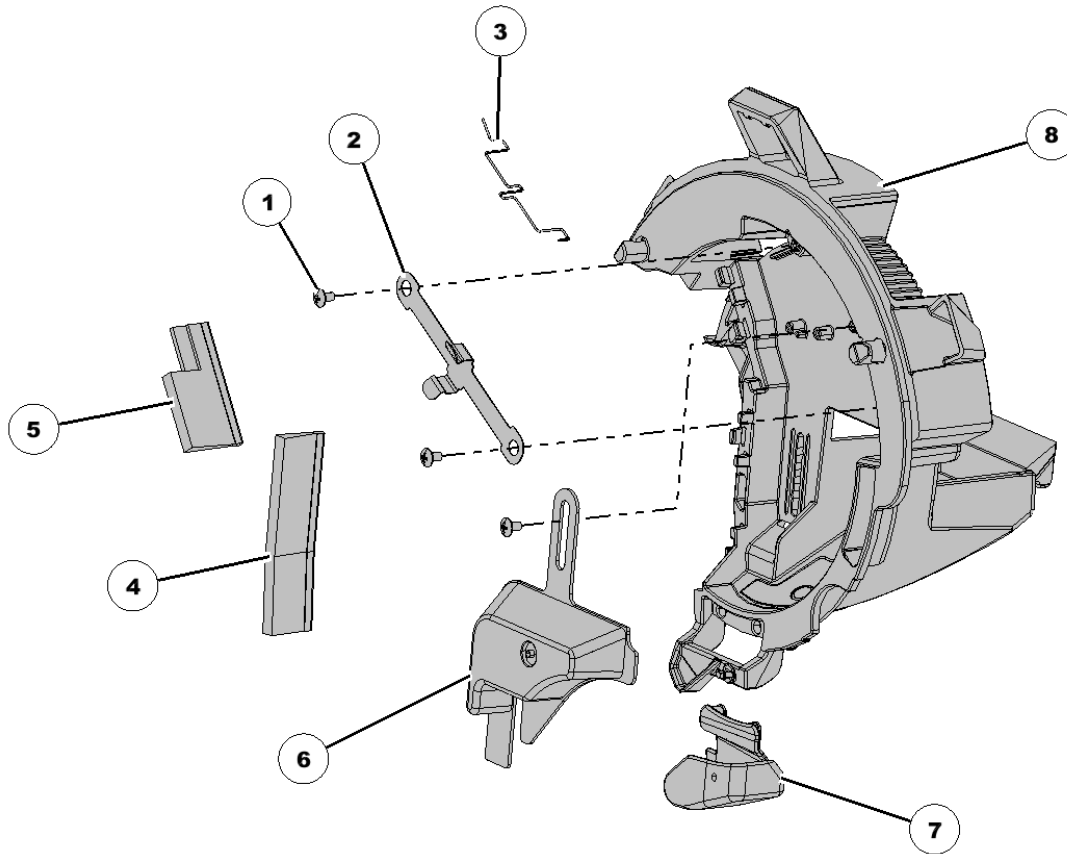

768643 vSet 2 Meter Cover Assembly (SpeedTube)

Item No.	Part Number	Part Name	QTY	Remarks
1	720150	Screw	3	#6X1/4 Truss Phillips Hi Lo
2	730078	Spring	1	Singulator Axial
3	730096	Spring	1	Singulator Radial
4	768193	Brush	1	Lower
5	768194	Brush	1	Upper
6	768216	Baffle Assembly	1	
7		Guard	1	Dust
8		Cover	1