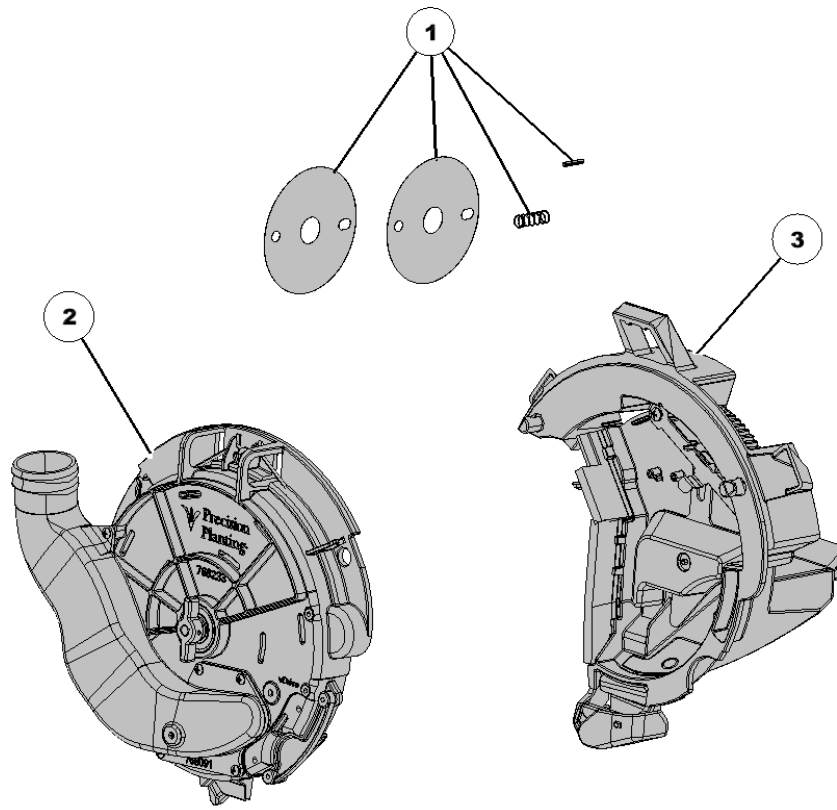

768317 vSet 2 Base Meter (SpeedTube)

Item No.	Part Number	Part Name	QTY	Remarks
1		Spare Parts Kit	1	vSet 2 Meter
2	768364	Housing Assembly	1	Base Mechanical
3	768643	Cover Assembly	1	SpeedTube Compatible