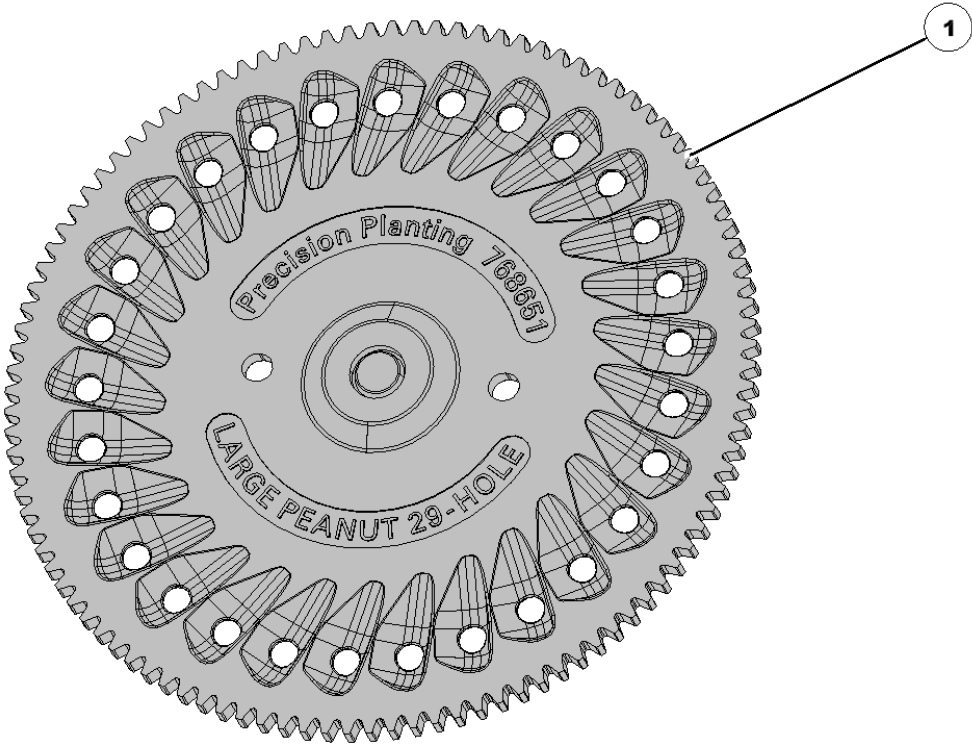

768651 vSet 2 Large Peanut Disk

Item No.	Part Number	Part Name	QTY	Remarks
1	768651	Disk	1