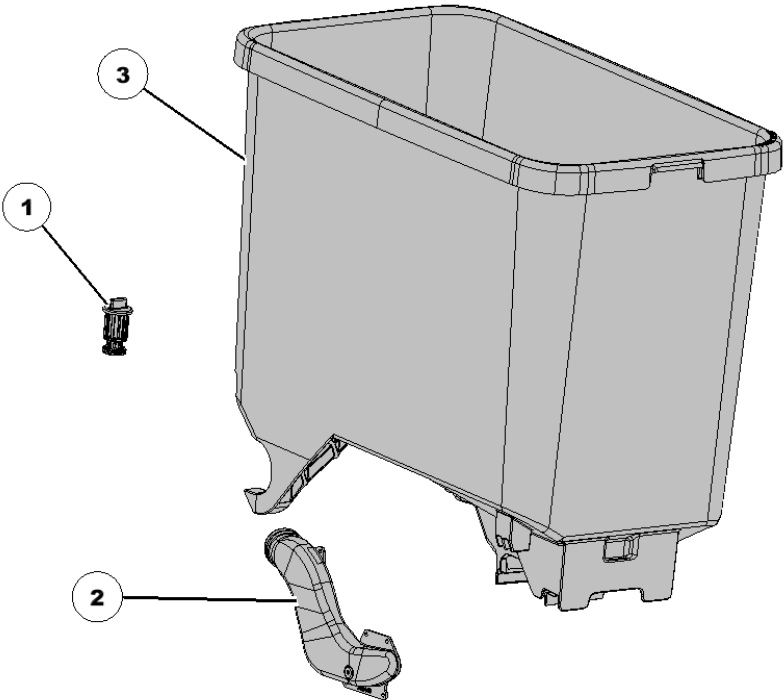

768455 vSet 2 John Deere 1.6 Bu. Hopper Kit

Item No.	Part Number	Part Name	QTY	Remarks
1	730438	Cap	1	John Deere Proshaft (Part of 768525 Finish Kit)
2	768449	Elbow	1	vSet 2 Full Size Vacuum Adapter (Part of 768525 Finish Kit)
3		Hopper Assembly	1	vSet 2 John Deere 1.6 Bu