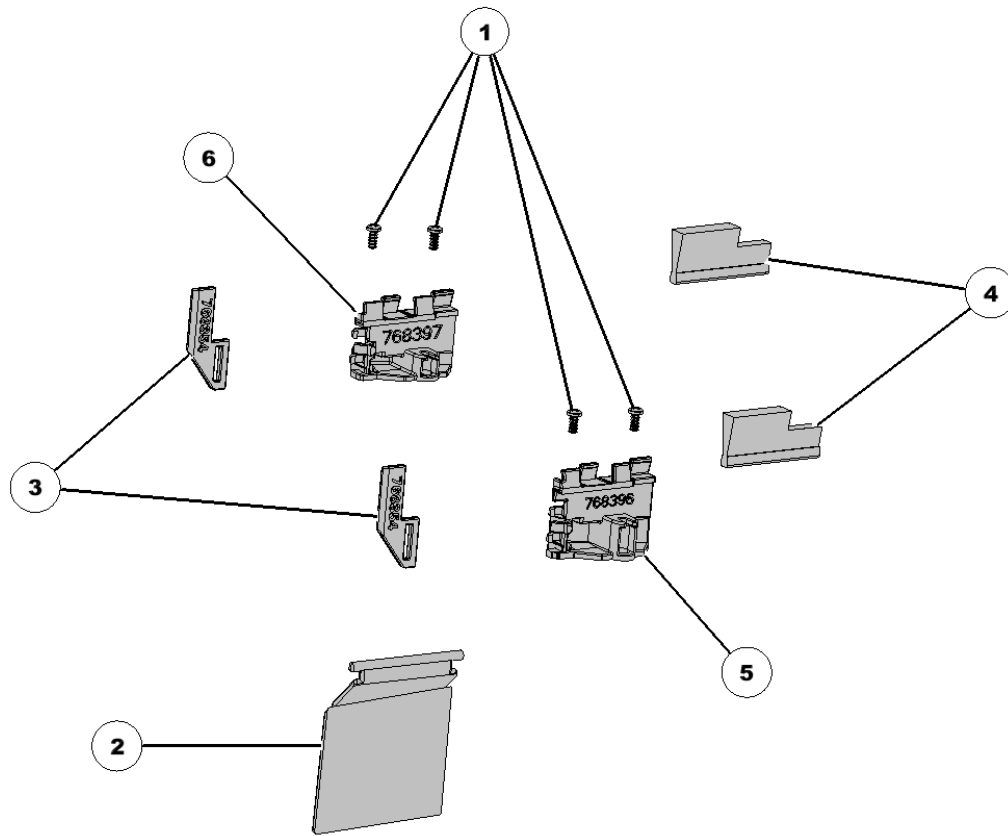

768411 vSet 2 John Deere Mini Hopper Flap Kit (1790)

Item No.	Part Number	Part Name	QTY	Remarks
1		Screw	4	4-24 x 1/4" Hi-Lo
2		Flap	1	Mini Hopper Fill Tube
3		Flap	2	
4		Brush	2	Transport Brush
5		Hinged Holder	1	Seed Tube Compatible Meter
6		Hinged Holder	1	SpeedTube Compatible Meter