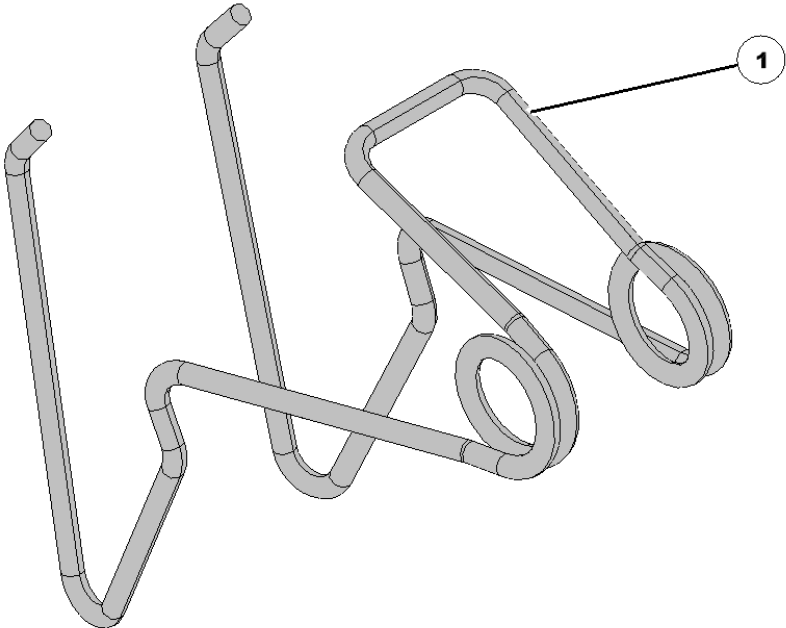

768486 Kinze 3000 SpeedTube Retention Spring

Item No.	Part Number	Part Name	QTY	Remarks
1	768486	Spring	1	Kinze 3000 Retention Spring