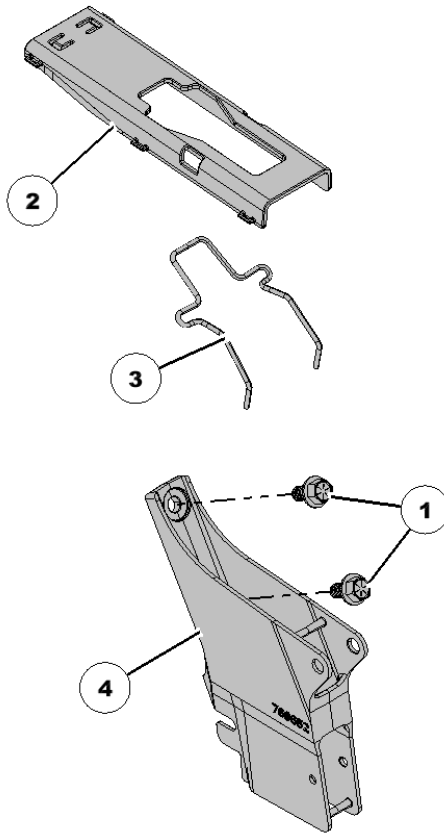

768644 CASE IH 1200/12X5 SpeedTube Row Unit Kit

Item No.	Part Number	Part Name	QTY	Remarks
1		Bolt	2	
2	768599	Cover - Shank	1	CASE IH 12XX
3	768602	Spring	1	CASE IH 12XX Retention Spring
4		Shoe	1