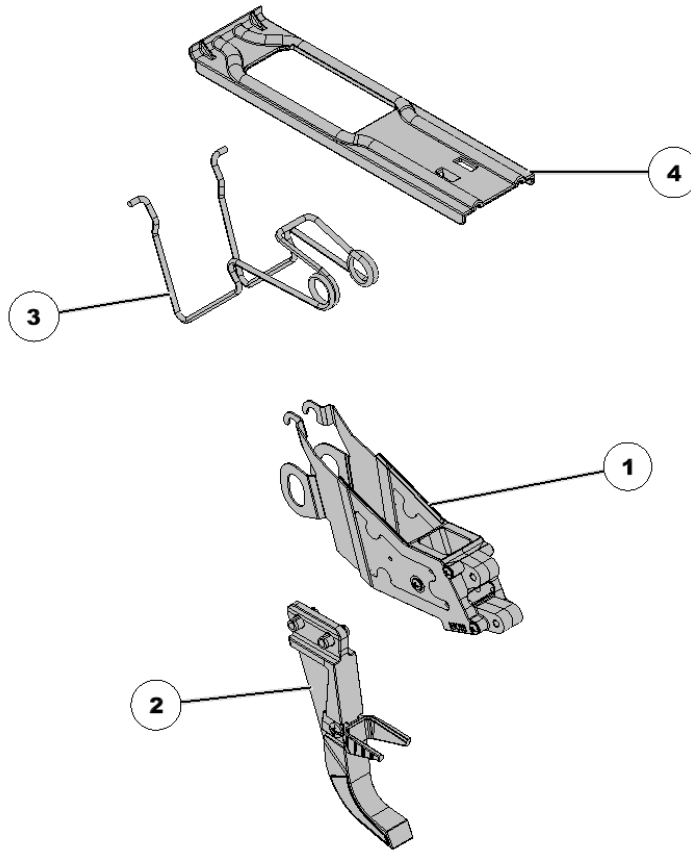

768490 White 9000 SpeedTube Row Unit Kit

Item No.	Part Number	Part Name	QTY	Remarks
1	150111	Bracket	1	White 9000 Quick Attach Keeton Bracket
2	768444	Kit	1	White 9000 SpeedTube Guard
3	768551	Spring	1	White 9000 Retention Spring
4	768601	Cover - Shank	1	White 9000 Shank Cover