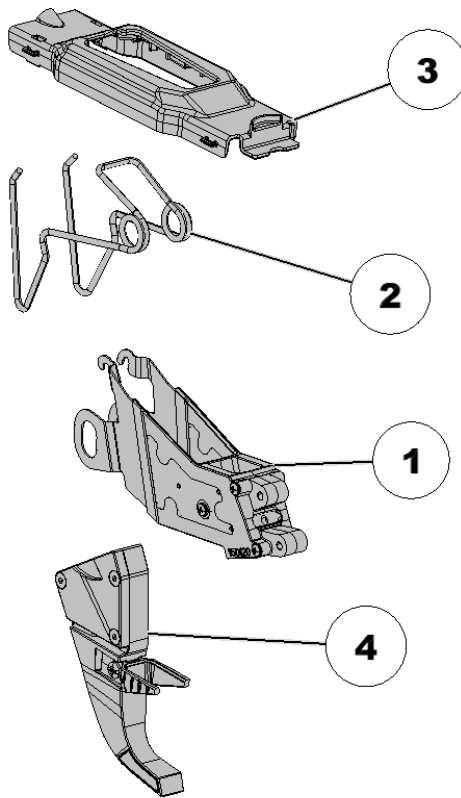

768573 Kinze 3000 SpeedTube Row Unit Kit

Item No.	Part Number	Part Name	QTY	Remarks
1	150120	Bracket	1	Kinze 3000 Quick Attach Keeton Bracket Kit
2	768486	Spring	1	Kinze 3000 SpeedTube Retention Spring
3	768516	Cover	1	Kinze 3000 SpeedTube Shank Cover
4	768539	Guard	1	Kinze 3000 Row Unit SpeedTube Guard