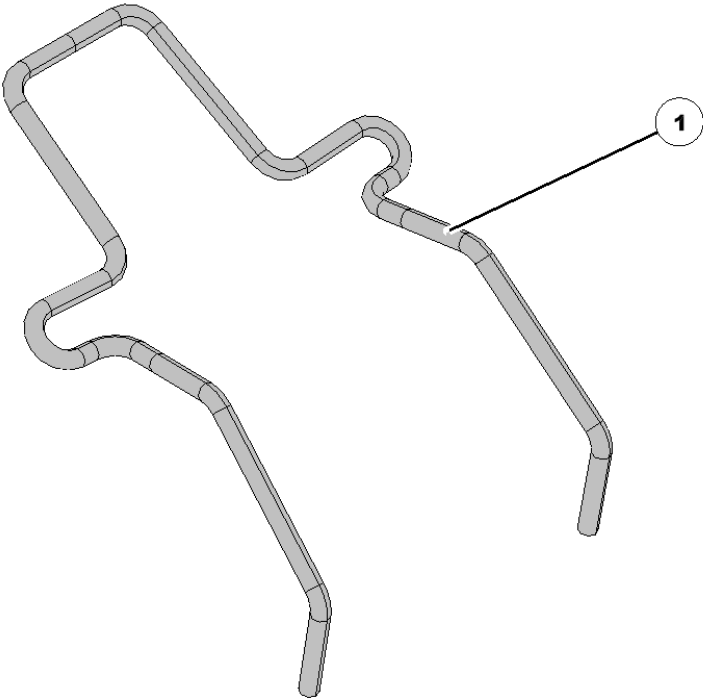

768602 CASE IH 12XX SpeedTube Retention Spring

Item No.	Part Number	Part Name	QTY	Remarks
1	768602	Spring	1	CASE IH 12XX Retention Spring