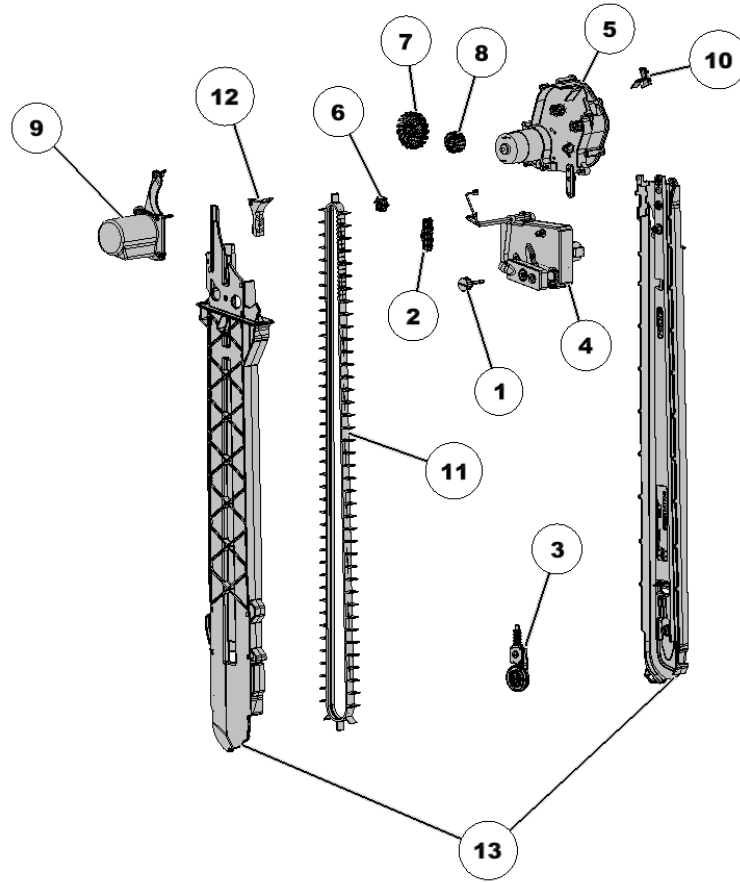

768731 CASE IH 21XX SpeedTube

Item No.	Part Number	Part Name	QTY	Remarks
1	768263	Screw	1	SpeedTube Module Thumb Screw
2	768300	Insert	1	Rumble Strip
3	768401	Kit	1	SpeedTube Idler Pulley
4	768404	Kit	1	SpeedTube Module
5	768405	Kit	1	SpeedTube Drive Assembly
6	768406	Kit	1	SpeedTube Drive Pulley
7	768432	Wheel	1	Front (Large) Feeder Wheel
8	768433	Wheel	1	Rear (Small) Feeder Wheel
9	768439	Kit	1	SpeedTube Motor Cover
10	768495	Kit	1	Soybean Deflector (80 Hole Disk)
11	768555	Belt	1	CASE IH 21XX SpeedTube
12	768622	Insert	1	Front Feeder Wheel Comb
13	768732	Kit, Cover & Housing	1	CASE IH 21XX SpeedTube Belt Cover and Housing