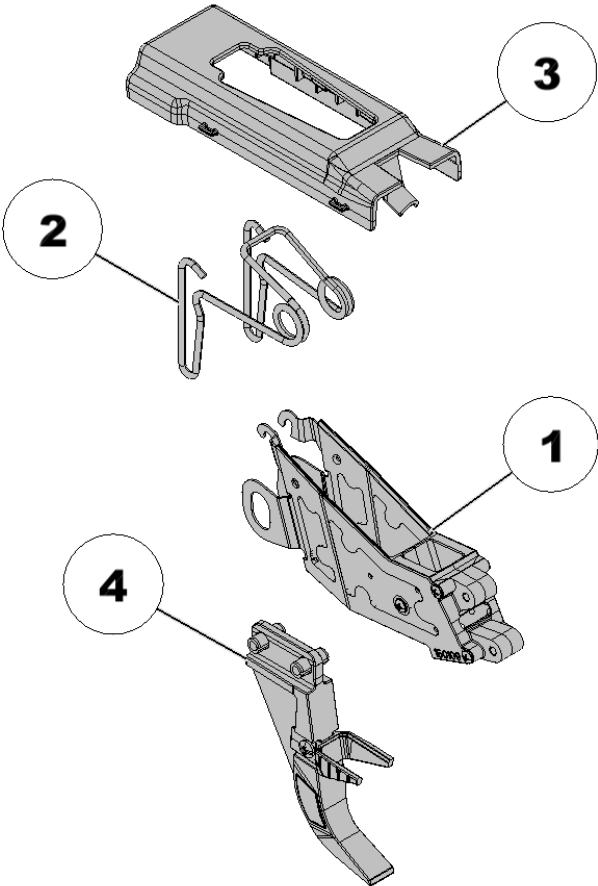

768691 Harvest International SpeedTube Row Unit Kit

Item No.	Part Number	Part Name	QTY	Remarks
2	768692	Spring	1	Harvest International Retention Spring
4	768735	Guard	1	Harvest International SpeedTube Guard
1	150109	Bracket	1	John Deere Quick Attach Keeton Bracket
3	768693	Cover - Shank	1	Harvest International Shank Cover