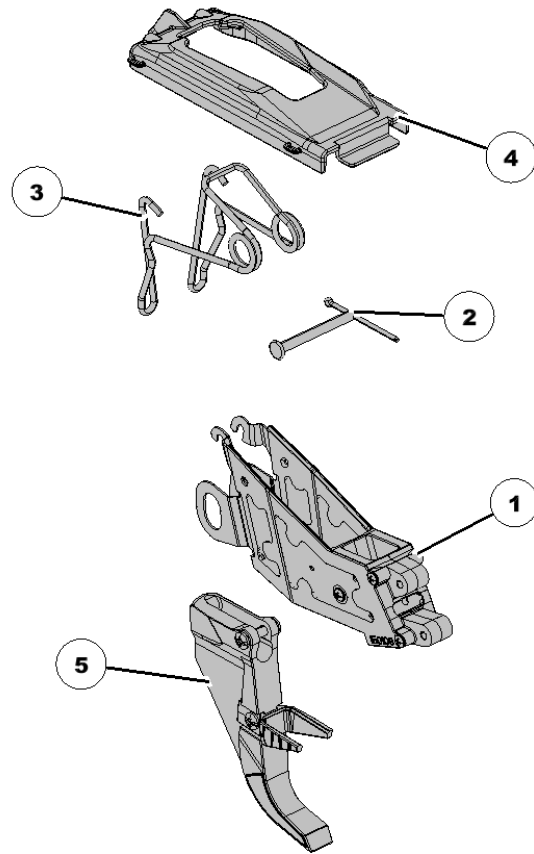

# 768301 Kinze SpeedTube Guard Cover Screw

Item No.	Part Number	Part Name	QTY	Remarks
1	768301	Screw	1	#10-24 x 3/4" Flat Head Socket Cap

# 768302 John Deere ME5/XP SpeedTube Guard Screw Set

Item No.	Part Number	Part Name	QTY	Remarks
1		Binding Post Screw	1	Secures SpeedTube Guard to Shank
2		Binding Post	1	Secures SpeedTube Guard to Shank

# 768394 John Deere XP SpeedTube Row Unit Kit

Item No.	Part Number	Part Name	QTY	Remarks
1	150109	Bracket	1	John Deere Quick Attach Keeton Bracket Kit
2	700279	Kit	1	Seed Tube Pin and Clip
3	768487	Spring	1	John Deere XP SpeedTube Retention Spring
4	768517	Cover	1	John Deere XP Shank Cover
5	768633	Guard, SpeedTube	1	John Deere ME5/XP SpeedTube Guard