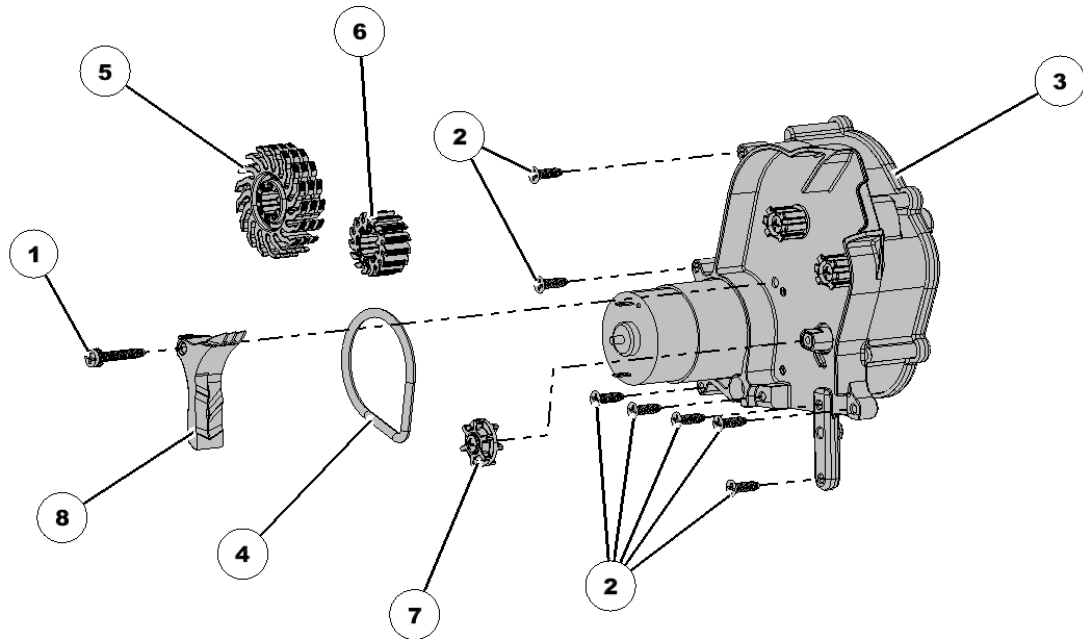

768405 SpeedTube Drive Assembly Kit

Item No.	Part Number	Part Name	QTY	Remarks
1		#6-32 x 1" Phillips Flat Head Thread Cutting Screw	1	Type F, 18-8 Stainless Steel
3		Drive Assembly	1	
4		Seal	1	Motor O-ring
5	768432	Wheel	1	Front (Large) Feeder Wheel
6	768433	Wheel	1	Rear (Small) Feeder Wheel
7	768406	Kit	1	Drive Pulley
8	768622	Insert	1	Large Feeder Wheel Comb
2		Screw	7	6-32 X .5 THREAD ROLLING FLAT HEAD PHILLIPS SS