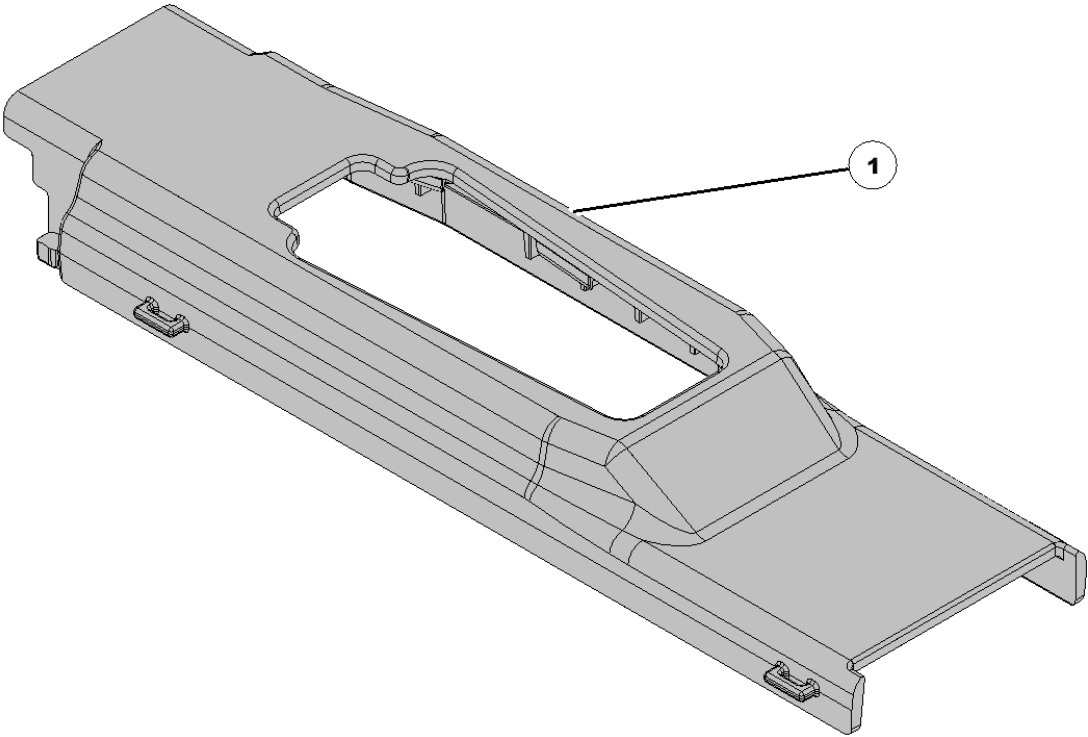

768518 John Deere ME2/+ SpeedTube Shank Cover

Item No.	Part Number	Part Name	QTY	Remarks
1	768518	Cover - Shank	1	John Deere ME2/+ Shank Cover