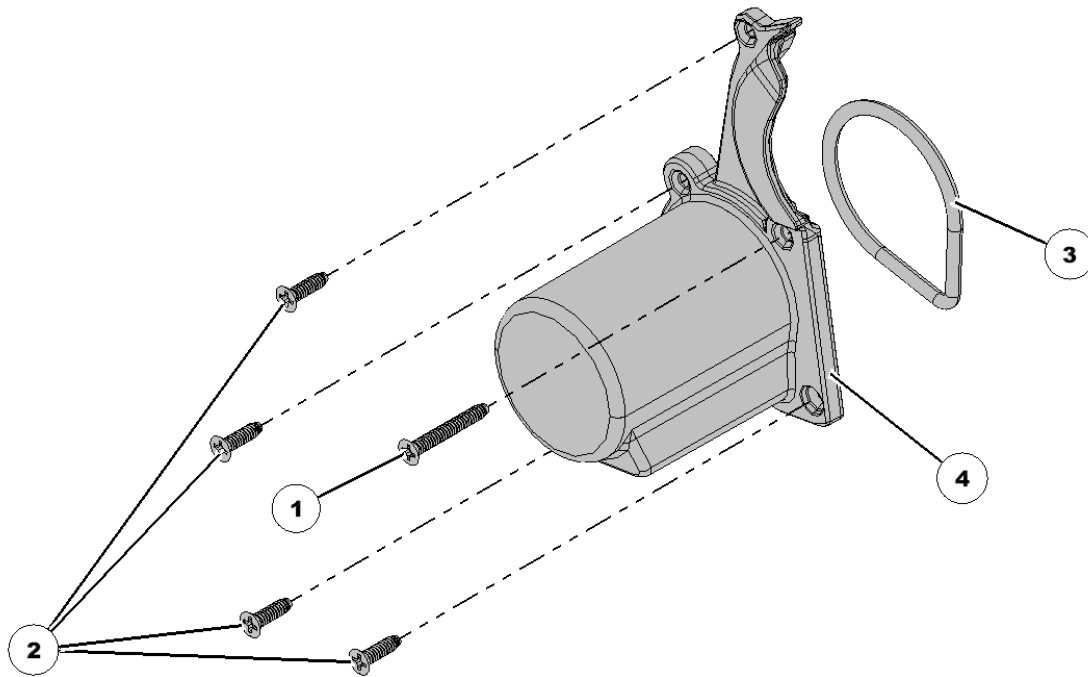

768439 SpeedTube Motor Cover Kit

Item No.	Part Number	Part Name	QTY	Remarks
1		#6-32 x 1" Phillips Flat Head Thread Cutting Screw	1	Type F, 18-8 Stainless Steel
3		Seal	1	O-ring
4		Cover	1	SpeedTube Motor
2		Screw	4	6-32 X 1/2" Thread Rolling Flat Head Phillips SS