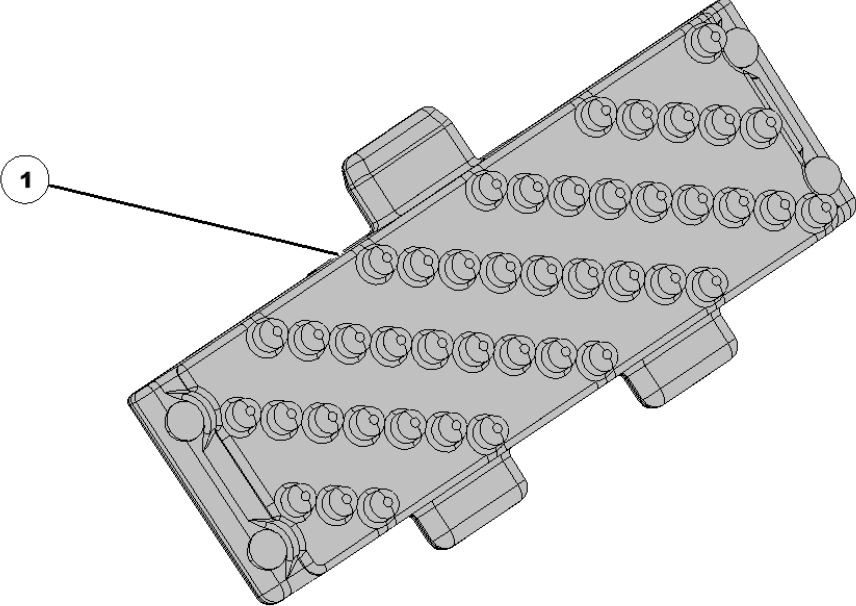

768300 SpeedTube Rumble Strip

Item No.	Part Number	Part Name	QTY	Remarks
1	768300	Insert	1	Installs in Belt Housing