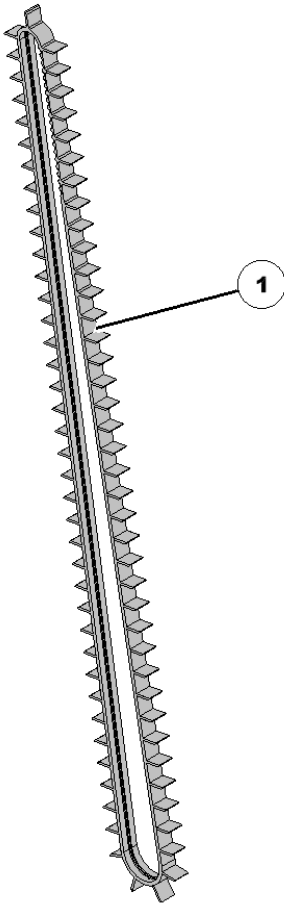

768252 SpeedTube Belt

Item No.	Part Number	Part Name	QTY	Remarks
1	768252	Belt	1