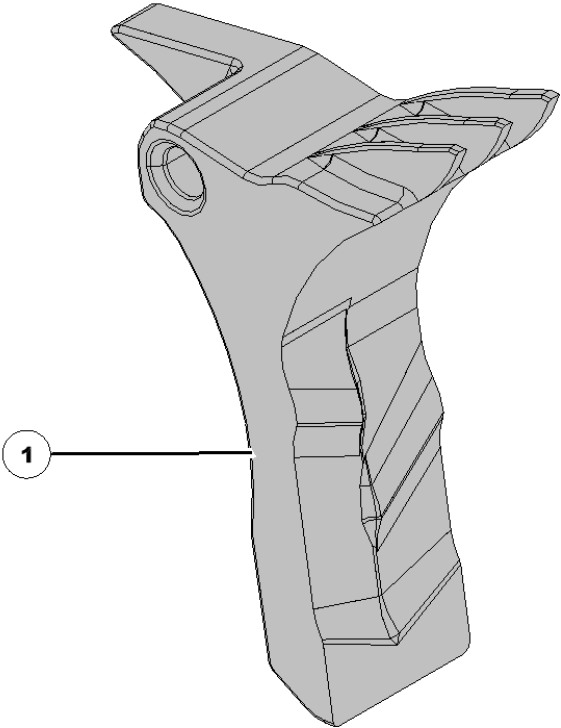

768622 SpeedTube Front Feeder Wheel Comb

Item No.	Part Number	Part Name	QTY	Remarks
1	768622	Insert	1	Front Feeder Wheel Comb