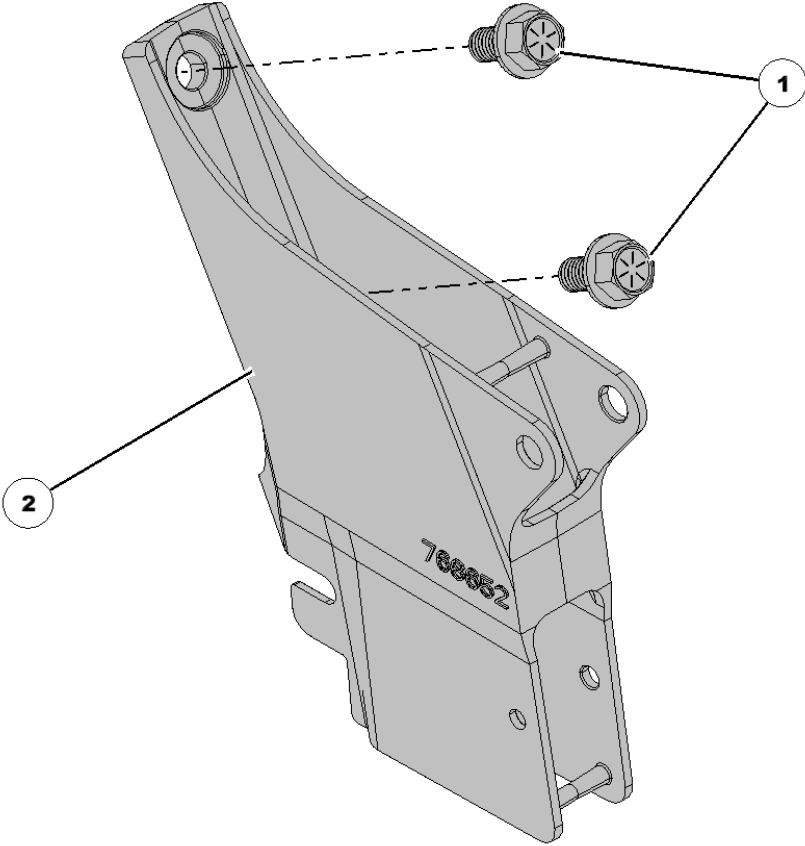

768652 CASE IH 12XX SpeedTube Shoe Kit

Item No.	Part Number	Part Name	QTY	Remarks
1		Bolt	2	3/8 -16X3/4 Locking Flange Head
2		Shoe	1