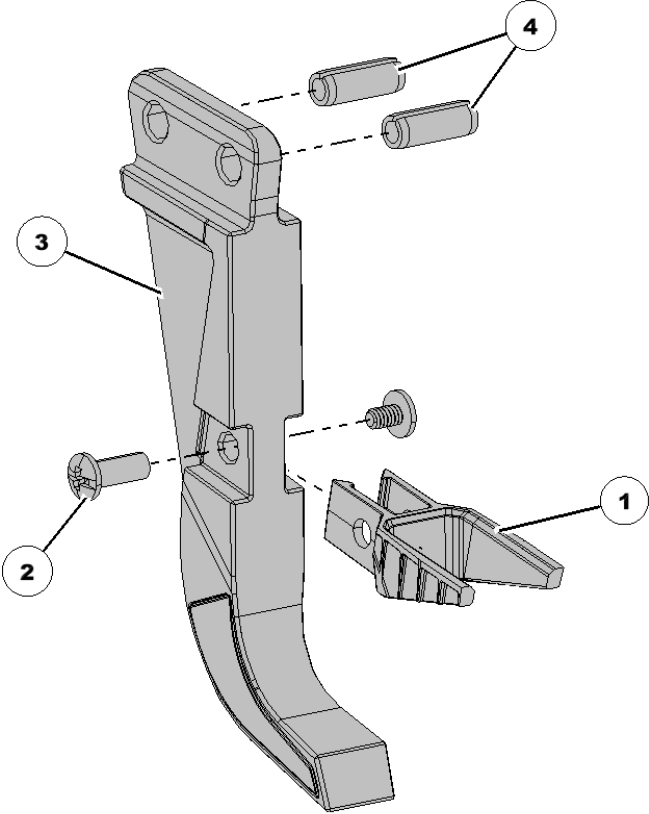

768444 White 9000 SpeedTube Guard Kit

Item No.	Part Number	Part Name	QTY	Remarks
1	768408	Clip	1	SpeedTube Alignment
2	768420	Binding Post	1	Barrel and Screw Set
3		Guard	1	AGCO White 9000
4		5/16 x 7/8 Rollpin	2