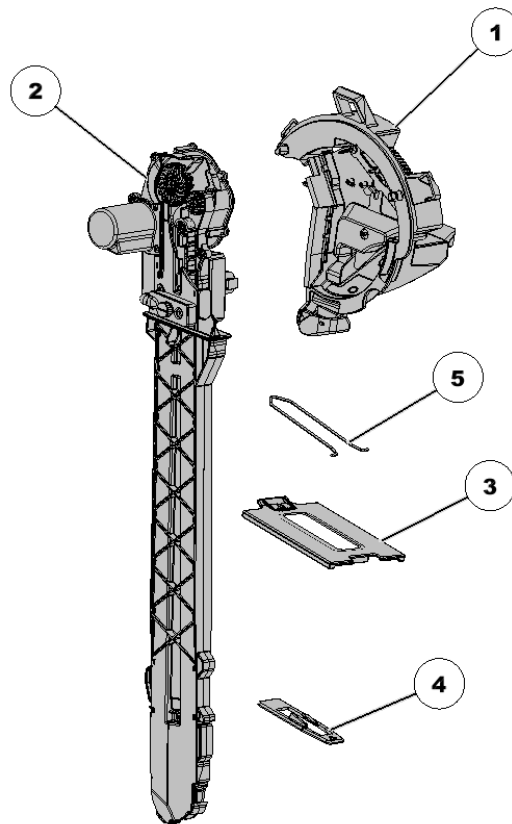

768800 CASE IH 21XX SpeedTube Upgrade Kit

Item No.	Part Number	Part Name	QTY	Remarks
2	768731	SpeedTube	1	CASE IH 21XX Series Only
1	768643	Cover Assembly	1	vSet 2 Seed Cover, SpeedTube Ready
3	768801	Cover - Shank	1	CASE IH 21XX Shank Cover
4	768802	Boot	1	CASE IH 21XX SpeedTube Lower Boot
5	768803	Spring	1	CASE IH 21XX SpeedTube Retention Spring