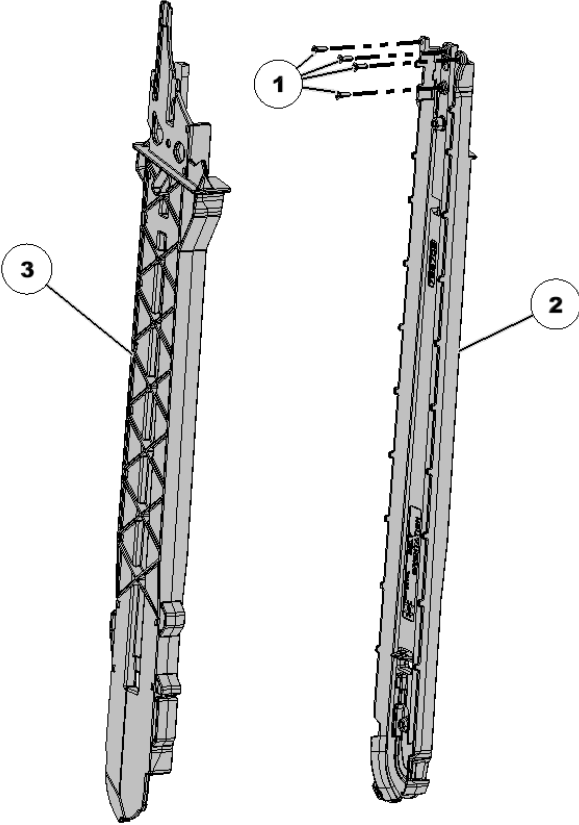

768732 CASE IH 21XX SpeedTube Belt Cover and Housing Kit

Item No.	Part Number	Part Name	QTY	Remarks
2		Housing Assembly	1	CASE IH 21XX SpeedTube Only
1		Screw	4	6-32 X 1/2 Phillips, Flat Head
3		Cover Assembly	1	CASE IH 21XX SpeedTube Only