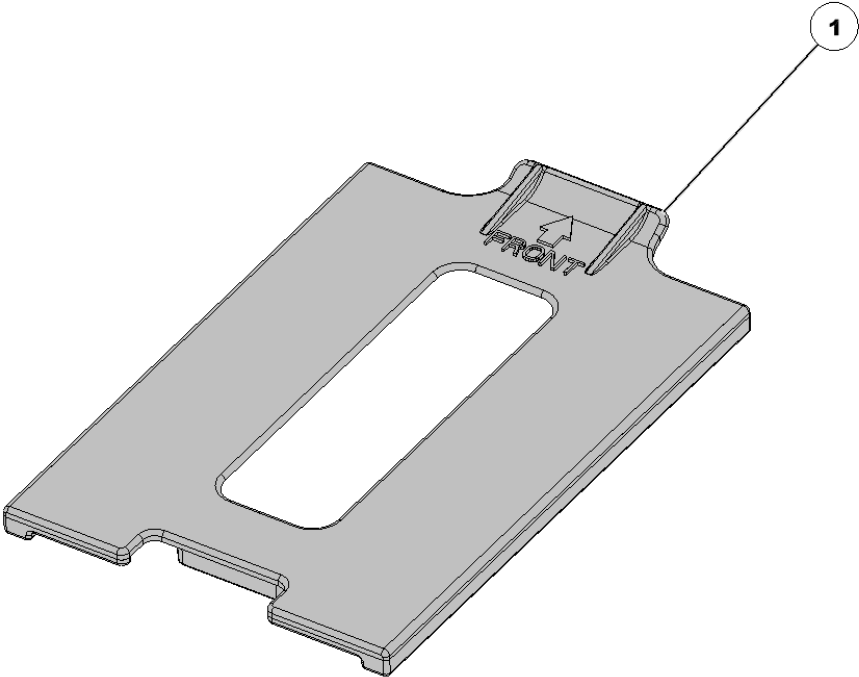

768801 CASE IH 21XX SpeedTube Shank Cover

Item No.	Part Number	Part Name	QTY	Remarks
1	768801	Cover - Shank	1	CASE IH 21XX Series Row Unit