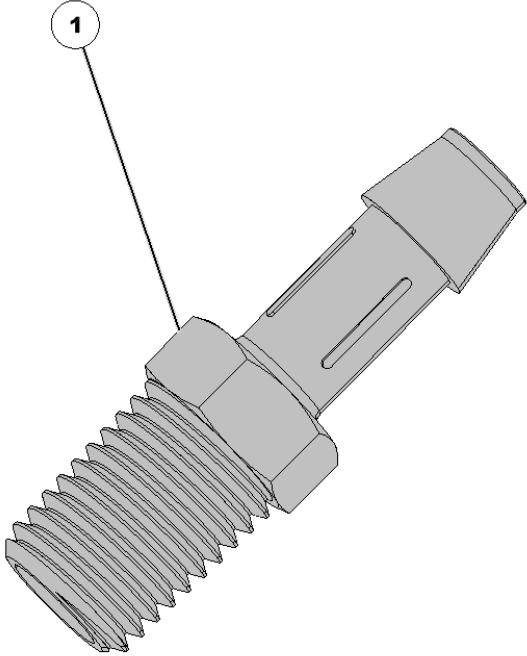

768682 Liquid Guard Barb Fitting

Item No.	Part Number	Part Name	QTY	Remarks
1	768682	Barb	1	Tube Fitting