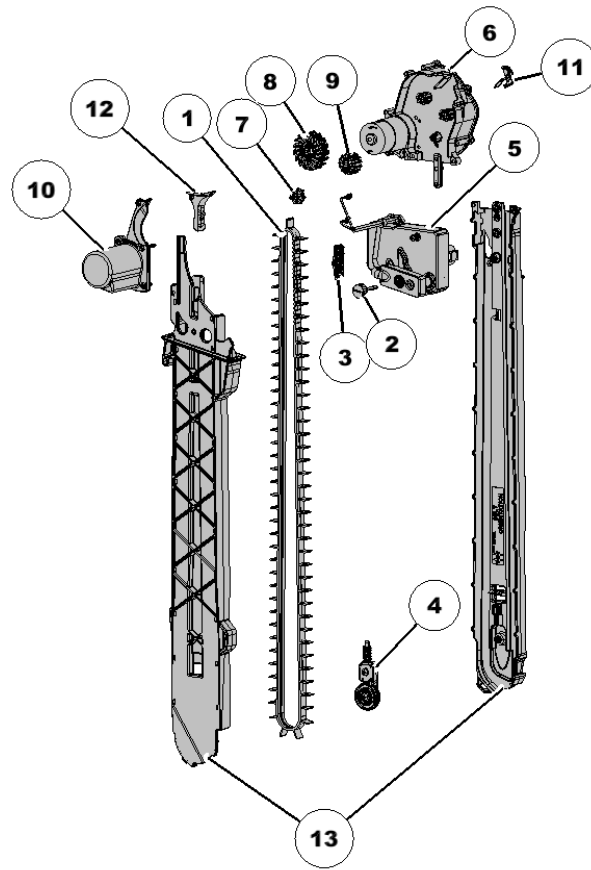

768500 SpeedTube Assembly

Item No.	Part Number	Part Name	QTY	Remarks
1	768252	Belt	1	Seed Delivery
2	768263	Screw	1	SpeedTube Module Thumb Screw
3	768300	Insert	1	Rumble Strip
4	768401	Kit	1	SpeedTube Idler Pulley
5	768404	Kit	1	SpeedTube Module
6	768405	Kit	1	SpeedTube Drive Assembly
7	768406	Kit	1	SpeedTube Drive Pulley
8	768432	Wheel	1	Front (Large) Feeder
9	768433	Wheel	1	Rear (Small) Feeder
10	768439	Kit	1	SpeedTube Motor Cover
11	768495	Kit	1	Soybean Deflector
12	768622	Insert	1	Front Feeder Wheel Comb
13	768630	Kit, Cover & Housing	1	Belt Cover and Housing