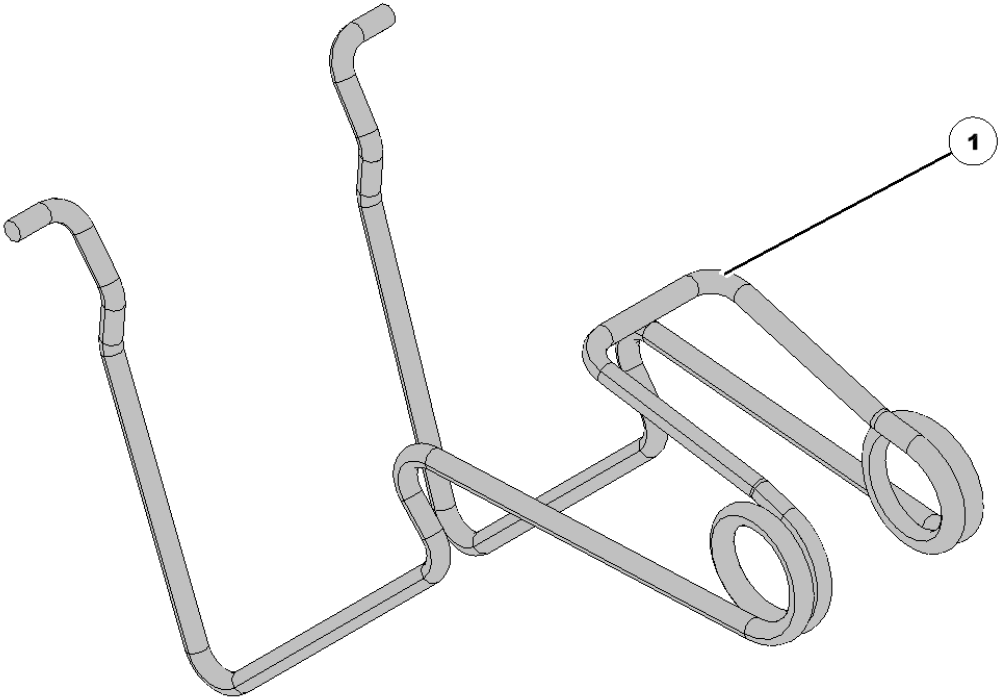

768551 White 9000 SpeedTube Retention Spring

Item No.	Part Number	Part Name	QTY	Remarks
1	768551	Spring	1	White 9000 Retention Spring