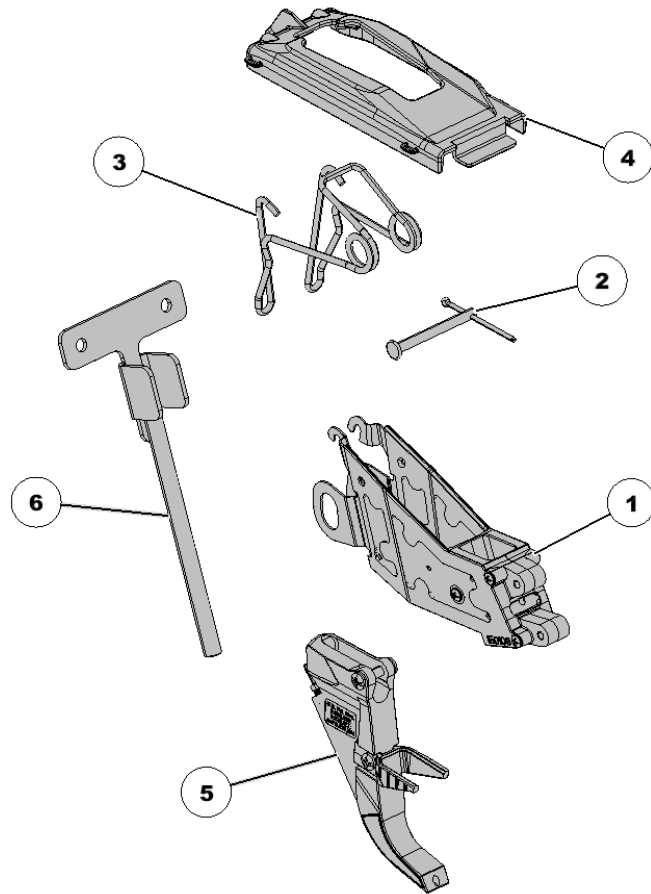

768738 John Deere XP SpeedTube Row Unit Kit (Liquid Guard)

Item No.	Part Number	Part Name	QTY	Remarks
3	768487	Spring	1	John Deere XP Retention Spring
4	768517	Cover	1	John Deere XP Shank Cover
6	768686	Guard Assembly	1	John Deere XP/ME5 Liquid Guard Tube Protector
1	150109	Bracket	1	John Deere Quick Attach Keeton Bracket
2	700279	Kit	1	Seed Tube Pin and Clip
5	768638	Guard, SpeedTube	1	John Deere XP/ME5 (Liquid)