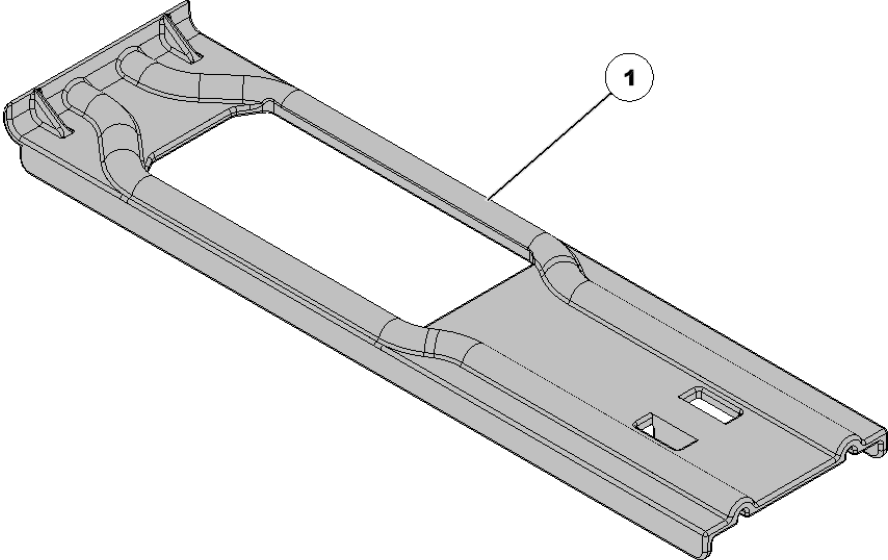

768601 White 9000 SpeedTube Shank Cover

Item No.	Part Number	Part Name	QTY	Remarks
1	768601	Cover - Shank	1