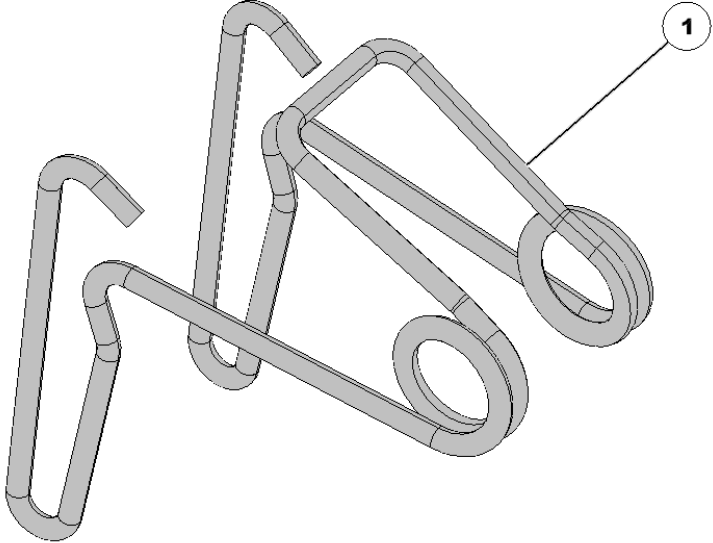

768692 Harvest International SpeedTube Retention Spring

Item No.	Part Number	Part Name	QTY	Remarks
1	768692	Spring	1	Harvest International Retention Spring