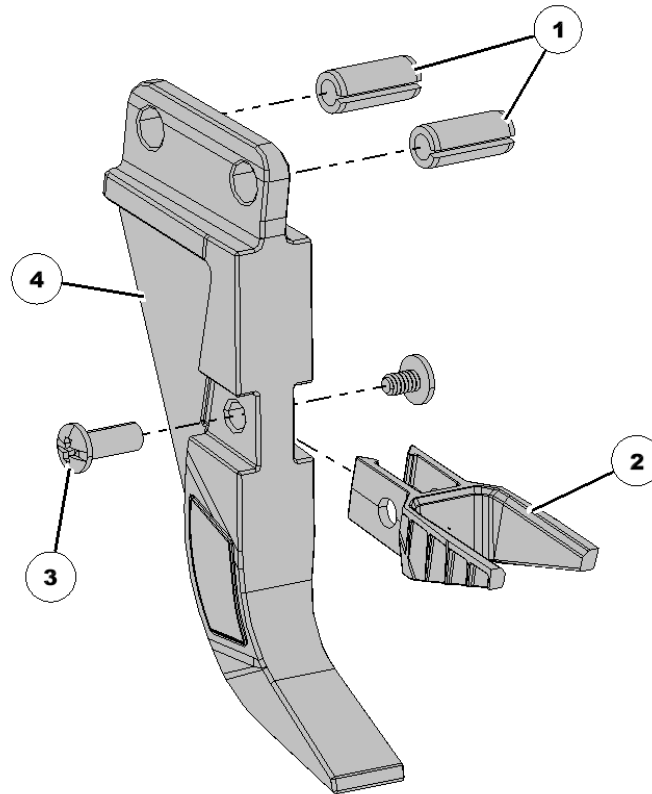

768442 John Deere ME2/+ Guard Kit (3/8" Guard Holes)

Item No.	Part Number	Part Name	QTY	Remarks
1		Spring Pin	2	3/8" x 7/8" Slotted
2	768408	Clip	1	SpeedTube Alignment
3	768420	Binding Post	1	Barrel and Screw Set
4		Guard	1	John Deere ME2/+ (3/8" Mounting Holes)