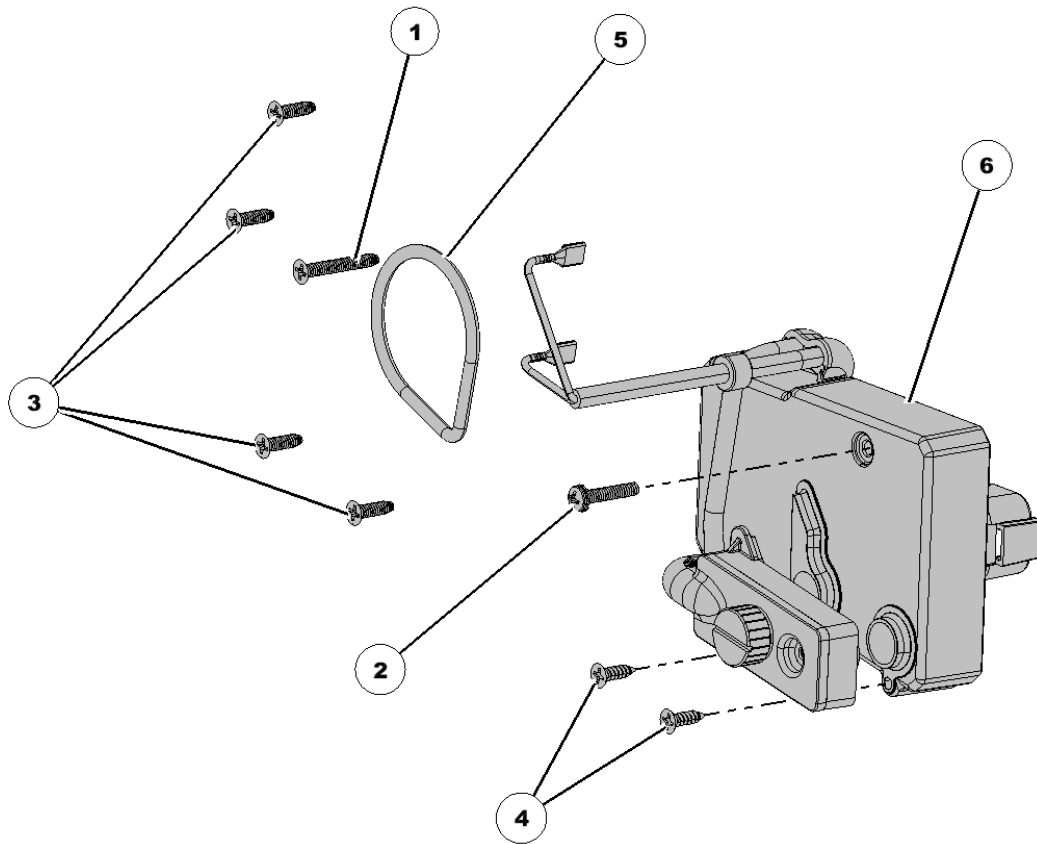

768404 SpeedTube Module Kit

Item No.	Part Number	Part Name	QTY	Remarks
1		#6-32 x 1" Phillips Flat Head Thread Cutting Screw	1	Type F, 18-8 Stainless Steel
3		Screw, 6 - 18 X .5 Type A Thread Forming	2	Flat Head Phillips SS
4		#6-32 x 3/4" Phillips Pan Screw	1	Lockwasher SS 18-8
5		Seal	1	O-ring
6		Module	1	SpeedTube Module
2		Screw	4	6-32 X .5 Thread Rolling Flat Head Phillips SS