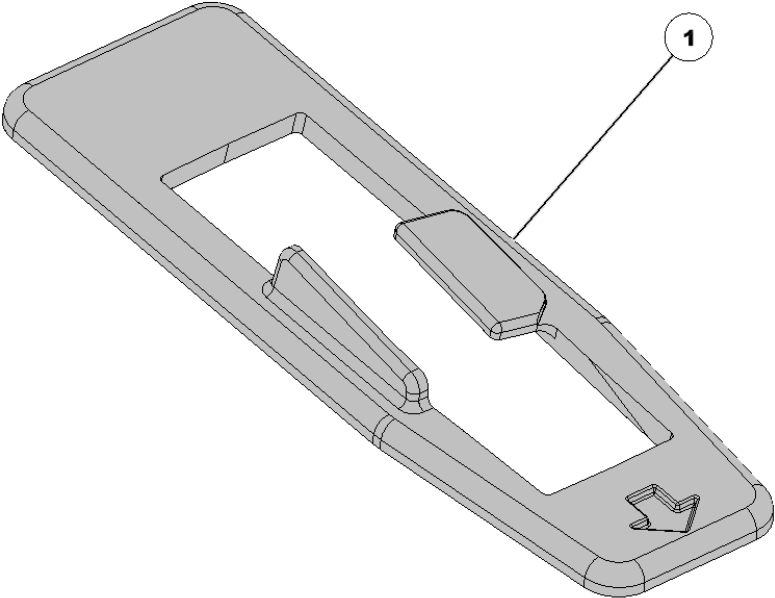

768802 CASE IH 21XX SpeedTube Lower Boot

Item No.	Part Number	Part Name	QTY	Remarks
1	768802	Boot	1	CASE IH 21XX Series Row Unit