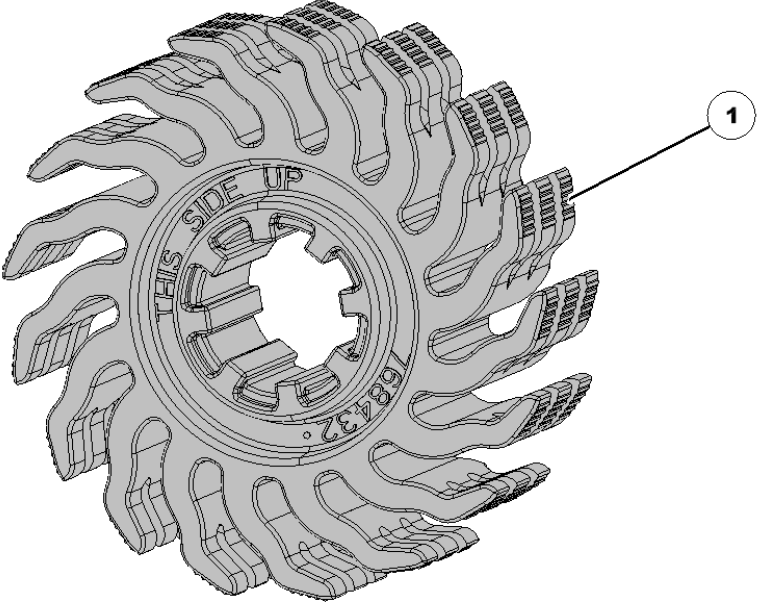

768432 Front (Large) Feeder Wheel

Item No.	Part Number	Part Name	QTY	Remarks
1	768432	Wheel	1