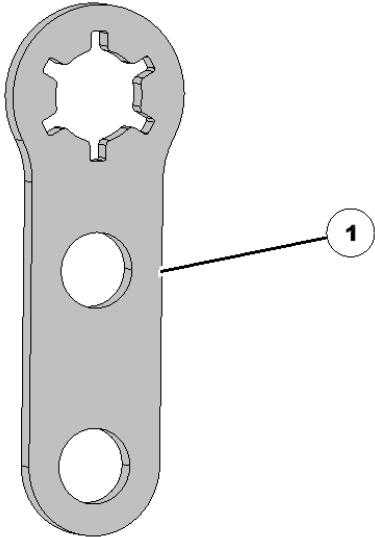

768568 SpeedTube Drive Pulley Removal Tool

Item No.	Part Number	Part Name	QTY	Remarks
1	768568	Tool	1