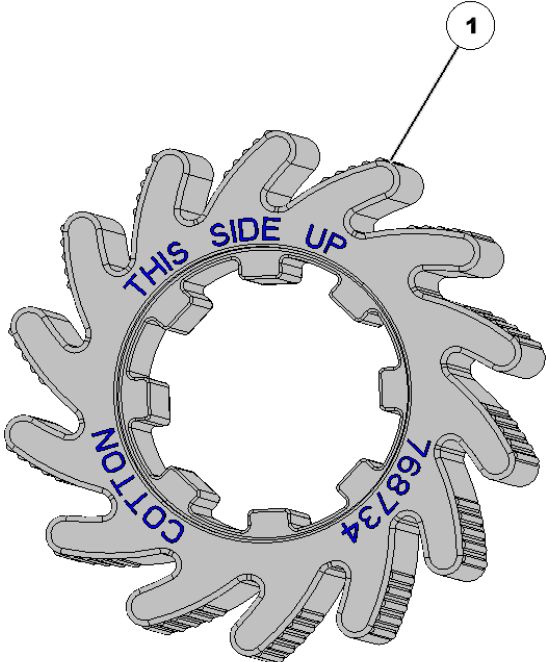

768734 Rear Feeder Wheel (Cotton)

Item No.	Part Number	Part Name	QTY	Remarks
1	768734	Wheel	1	Singulated Cotton