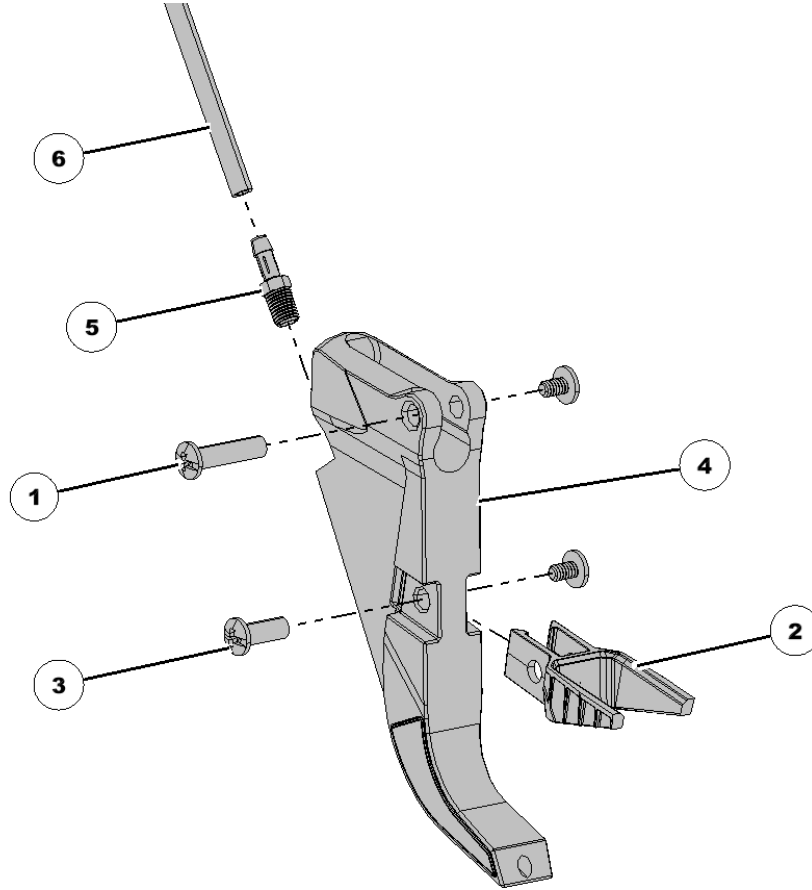

768638 John Deere ME5/XP SpeedTube Liquid Guard Kit

Item No.	Part Number	Part Name	QTY	Remarks
1	768302	Binding Post	1	Barrel and Screw Set
2	768408	Clip	1	SpeedTube Alignment Guide
3	768420	Binding Post	1	Barrel and Screw Set
4		Guard	1	John Deere ME5/XP SpeedTube Liquid Guard
5		Barb	1	Tube Fitting
6		Tubing	1	1/4" LLDPE Yellow - 3'