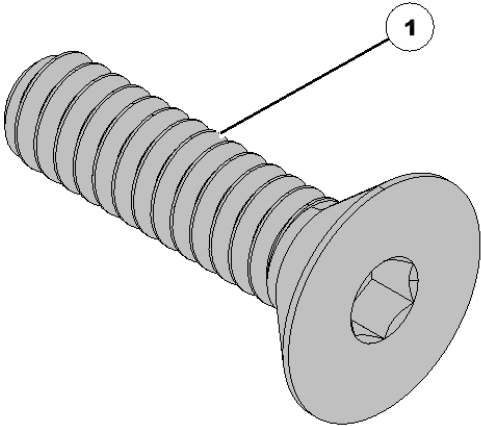

768301 Kinze SpeedTube Guard Cover Screw

Item No.	Part Number	Part Name	QTY	Remarks
1	768301	Screw	1	#10-24 x 3/4" Flat Head Socket Cap