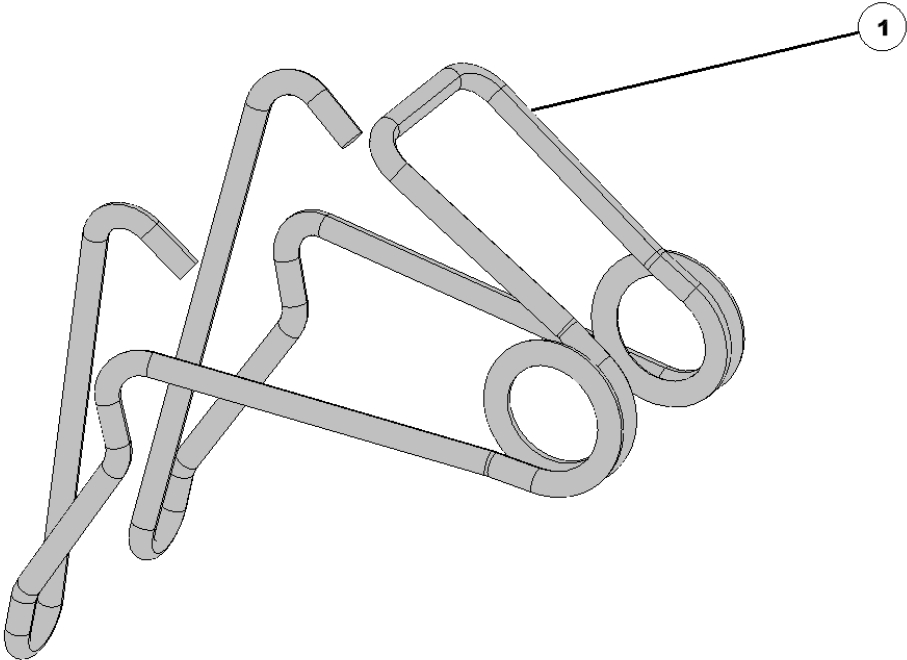

768487 John Deere XP SpeedTube Retention Spring

Item No.	Part Number	Part Name	QTY	Remarks
1	768487	Spring	1	John Deere XP Retention Spring