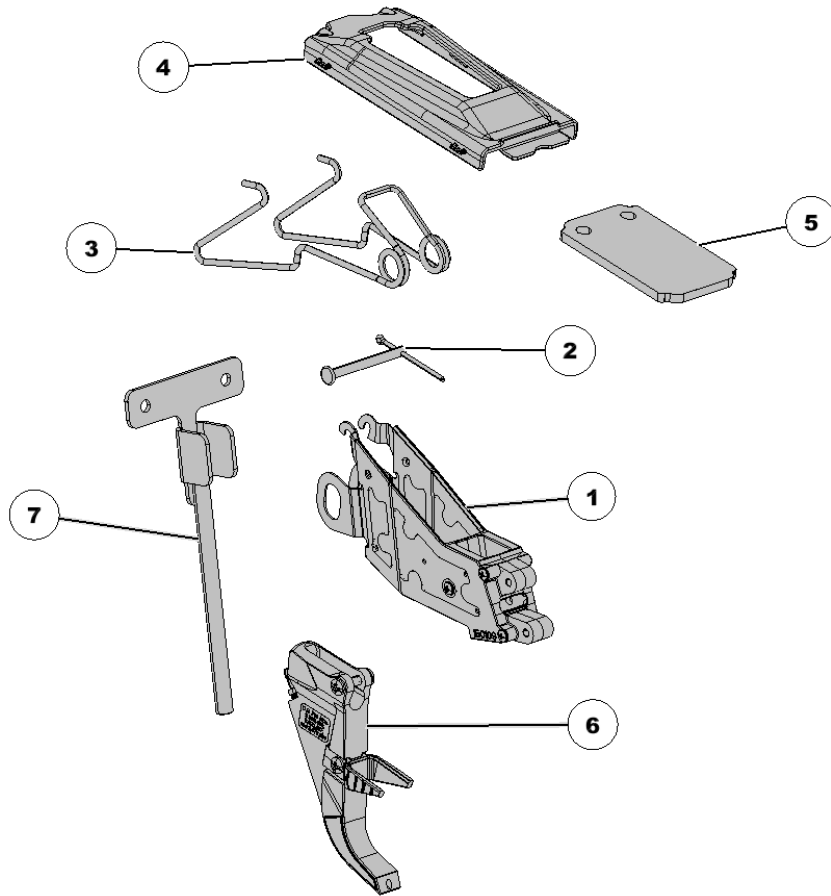

768739 John Deere ME5 SpeedTube Row Unit Kit (Liquid Guard)

Item No.	Part Number	Part Name	QTY	Remarks
3	768489	Spring	1	John Deere ME5 Retention Spring
4	768519	Cover	1	John Deere ME5 Shank Cover
5	768535	Shim	1	John Deere ME5 Rear Post Shim (Only used with vSet2 Mini Hopper)
7	768686	Guard Assembly	1	John Deere XP/ME5 Liquid Guard Tube Protector
1	150109	Bracket	1	John Deere Quick Attach Keeton Bracket
2	700279	Kit	1	Seed Tube Pin and Clip
6	768638	Guard, SpeedTube	1	John Deere XP/ME5 Liquid Guard