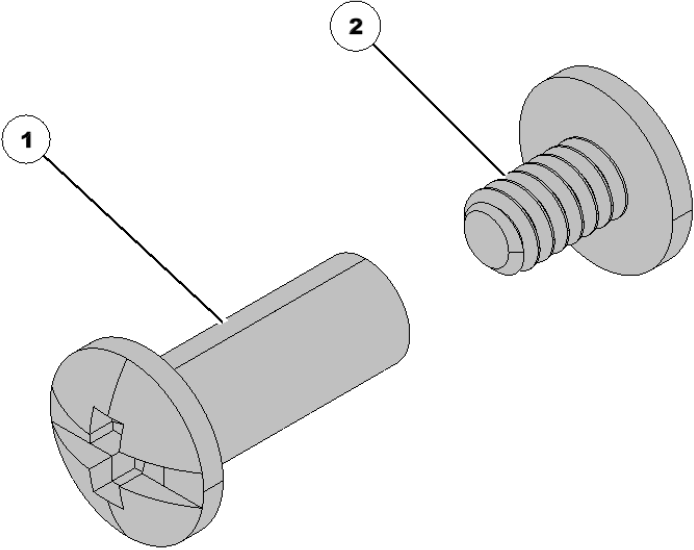

# 768405 SpeedTube Drive Assembly Kit

Item No.	Part Number	Part Name	QTY	Remarks
1		#6-32 x 1" Phillips Flat Head Thread Cutting Screw	1	Type F, 18-8 Stainless Steel
3		Drive Assembly	1	
4		Seal	1	Motor O-ring
5	768432	Wheel	1	Front (Large) Feeder Wheel
6	768433	Wheel	1	Rear (Small) Feeder Wheel
7	768406	Kit	1	Drive Pulley
8	768622	Insert	1	Large Feeder Wheel Comb
2		Screw	7	6-32 X .5 THREAD ROLLING FLAT HEAD PHILLIPS SS

# 768406 SpeedTube Drive Pulley Kit

Item No.	Part Number	Part Name	QTY	Remarks
1		#6-32 x 3/8" Phillips Pan Screw	1	18-8 Stainless Steel Lockwasher
2		Pulley	1	Drive Pulley

# 768420 SpeedTube Guard Alignment Clip Screw Set

Item No.	Part Number	Part Name	QTY	Remarks
1		Binding Post	1	Attaches Alignment Clip to Guard
2		Binding Post Screw	1	Attaches Alignment Clip to Guard