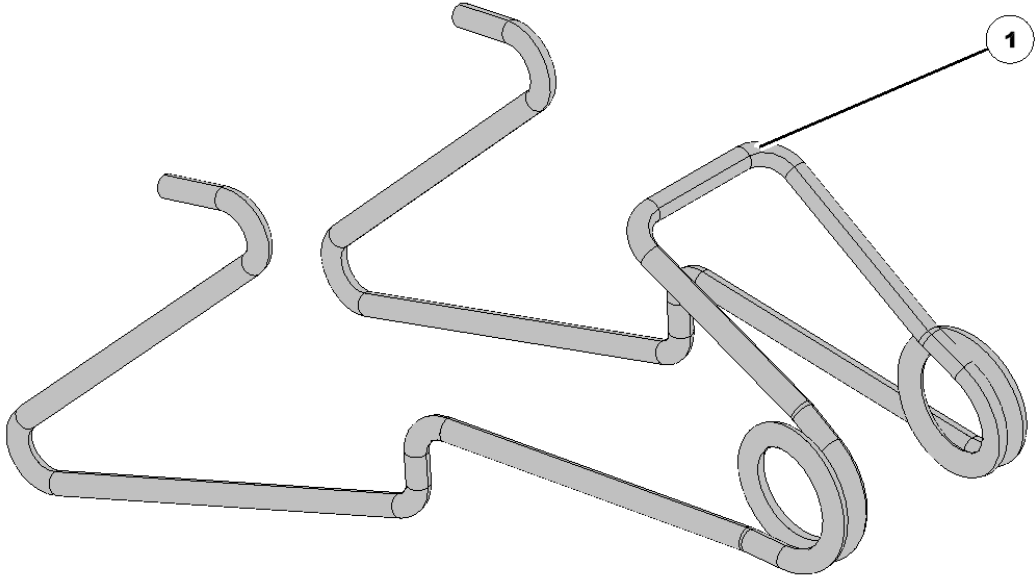

768489 John Deere ME5 SpeedTube Retention Spring

Item No.	Part Number	Part Name	QTY	Remarks
1	768489	Spring	1	John Deere ME5 Retention Spring