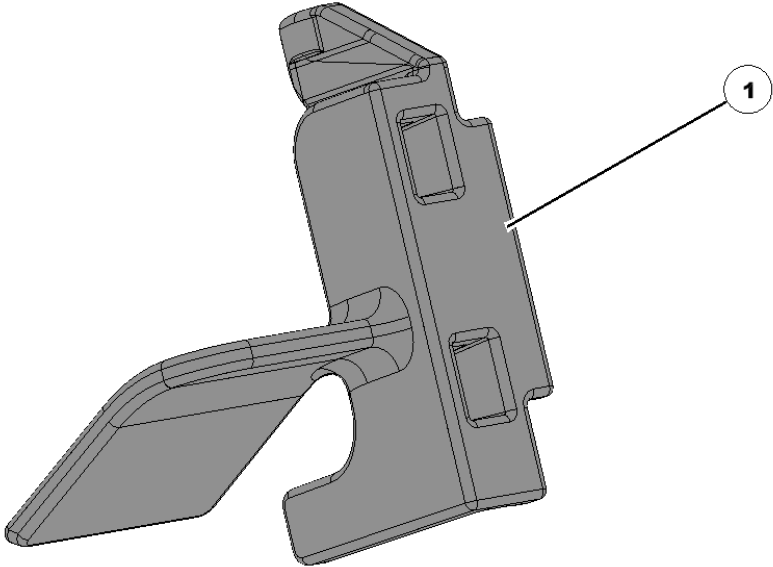

768495 SpeedTube Soybean Deflector Kit

Item No.	Part Number	Part Name	QTY	Remarks
1		Deflector	2	80 Hole Soybean Disk Only