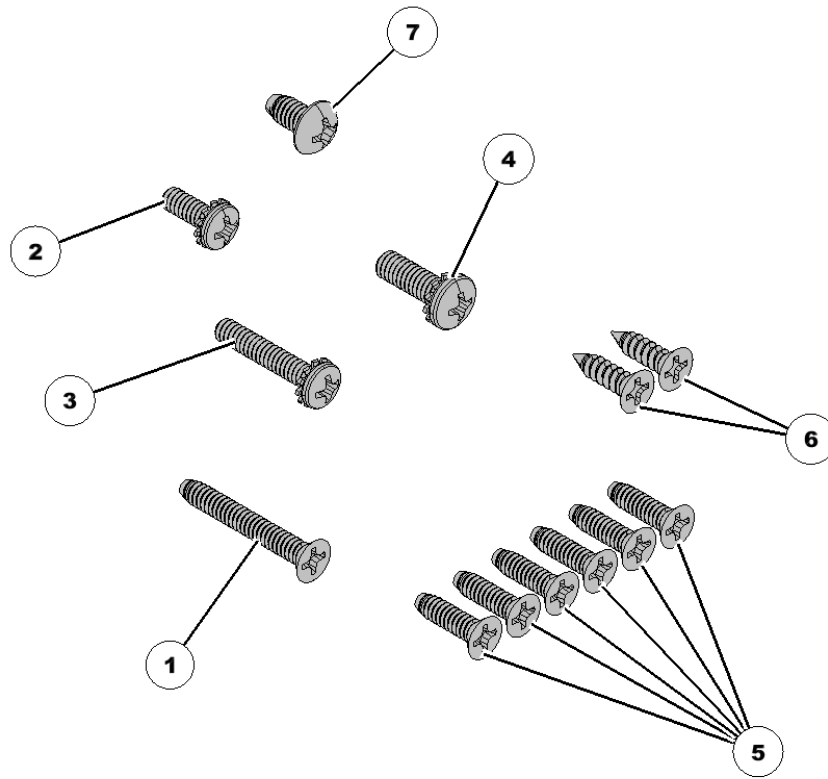

# 768420 SpeedTube Guard Alignment Clip Screw Set

Item No.	Part Number	Part Name	QTY	Remarks
1		Binding Post	1	Attaches Alignment Clip to Guard
2		Binding Post Screw	1	Attaches Alignment Clip to Guard

# 768427 John Deere ME2/+ Guard Kit

Item No.	Part Number	Part Name	QTY	Remarks
1		Spring Pin	2	Slotted - 1/4" x 7/8" Clear Zinc Finish
2	768408	Clip	1	SpeedTube Alignment
3	768420	Binding Post	1	Barrel and Screw Set
4		Guard	1	John Deere ME2/+

# 768432 Front (Large) Feeder Wheel

Item No.	Part Number	Part Name	QTY	Remarks
1	768432	Wheel	1	

# 768438 SpeedTube Hardware Kit

Item No.	Part Number	Part Name	QTY	Remarks
1		#6-32 x 1" Phillips Flat Head Thread Cutting Screw	1	Type F, 18-8 Stainless Steel
2		#6-32 x 3/8" Phillips Pan Screw	1	18-8 Stainless Steel Lockwasher
3		#6-32 x 3/4" Phillips Pan Screw	1	18-8 Stainless Steel Lockwasher
4		#8-32 x 1/2" Phillips Pan Head 410 S/S	1	External Tooth Lockwasher SEMS Screw
6		Screw, 6 - 18 X .5 Type A Thread Forming	2	Phillips Flat Head Stainless Steel
7		0805RPP410 Screw	1	8-32 X 5/16" Thread Rolling
5		Screw	6	6-32 X 1/2" Thread Rolling Flat Head Phillips SS