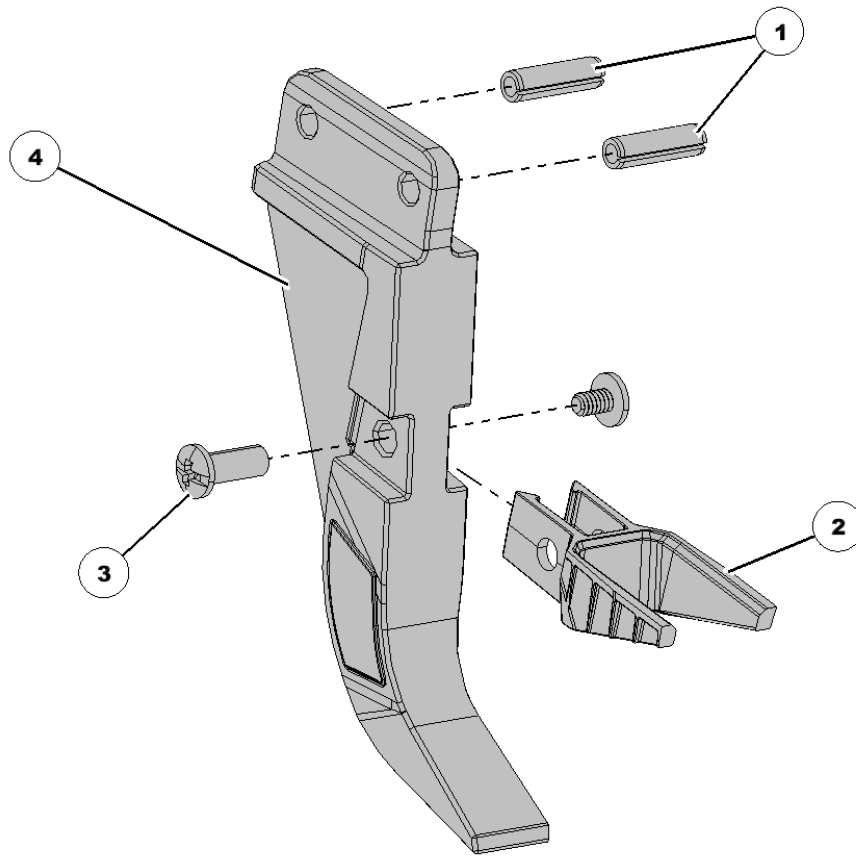

768427 John Deere ME2/+ Guard Kit

Item No.	Part Number	Part Name	QTY	Remarks
1		Spring Pin	2	Slotted - 1/4" x 7/8" Clear Zinc Finish
2	768408	Clip	1	SpeedTube Alignment
3	768420	Binding Post	1	Barrel and Screw Set
4		Guard	1	John Deere ME2/+