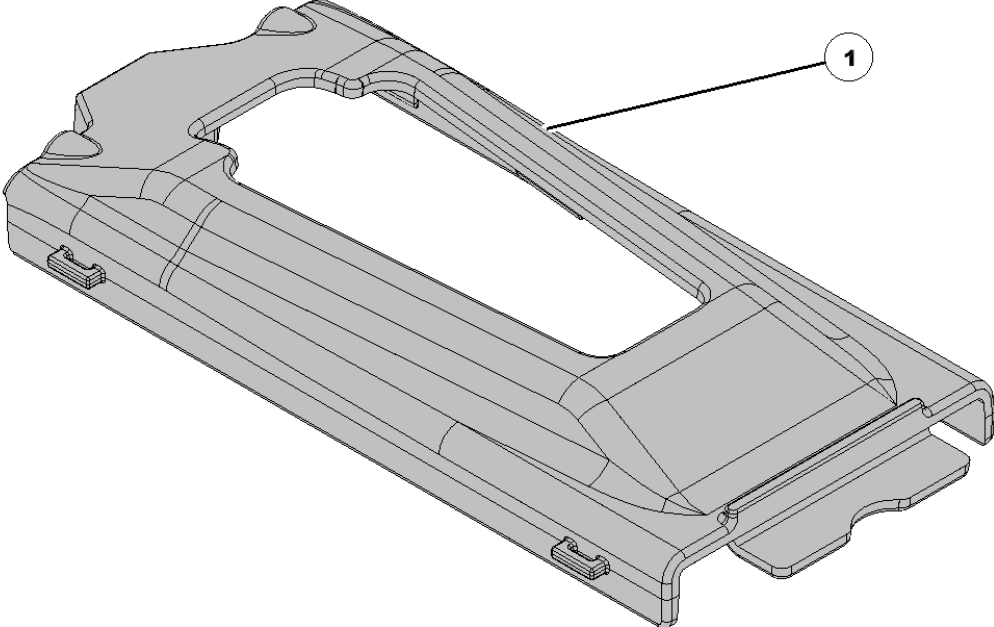

768519 John Deere ME5 SpeedTube Shank Cover

Item No.	Part Number	Part Name	QTY	Remarks
1	768519	Cover	1	John Deere ME5 Shank Cover