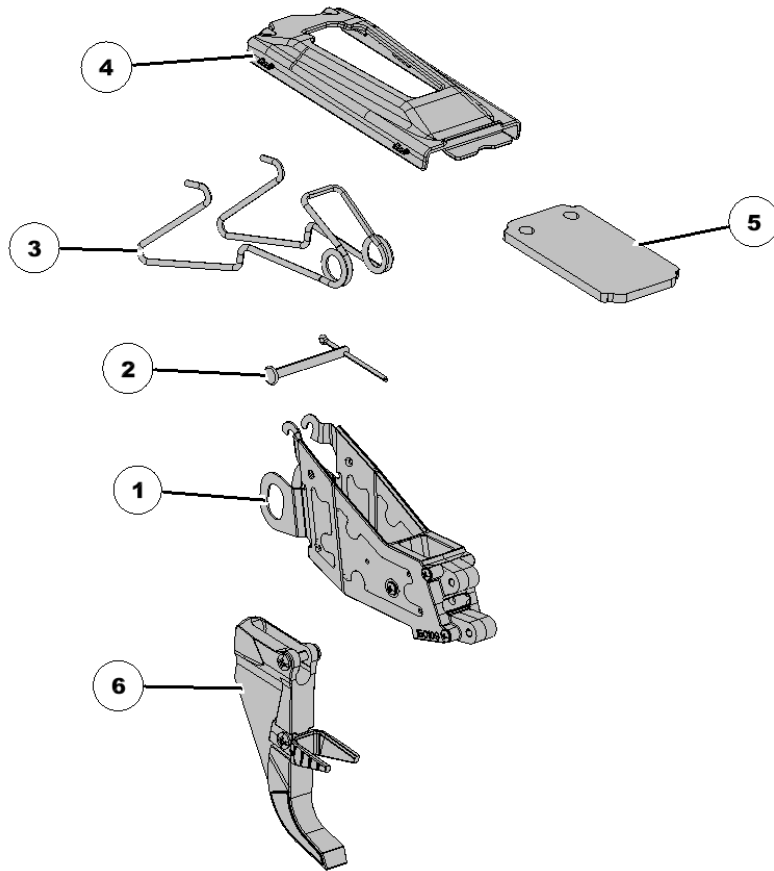

768503 John Deere ME5 SpeedTube Row Unit Kit

Item No.	Part Number	Part Name	QTY	Remarks
1	150109	Bracket	1	John Deere Quick Attach Keeton Bracket Kit
2	700279	Kit	1	Seed Tube Pin and Clip
3	768489	Spring	1	John Deere ME5 Retention Spring
4	768519	Cover	1	John Deere ME5 Shank Cover
5	768535	Shim	1	Mini Hopper Rear Post Shim
6	768633	Guard, SpeedTube	1	John Deere ME5/XP SpeedTube Guard