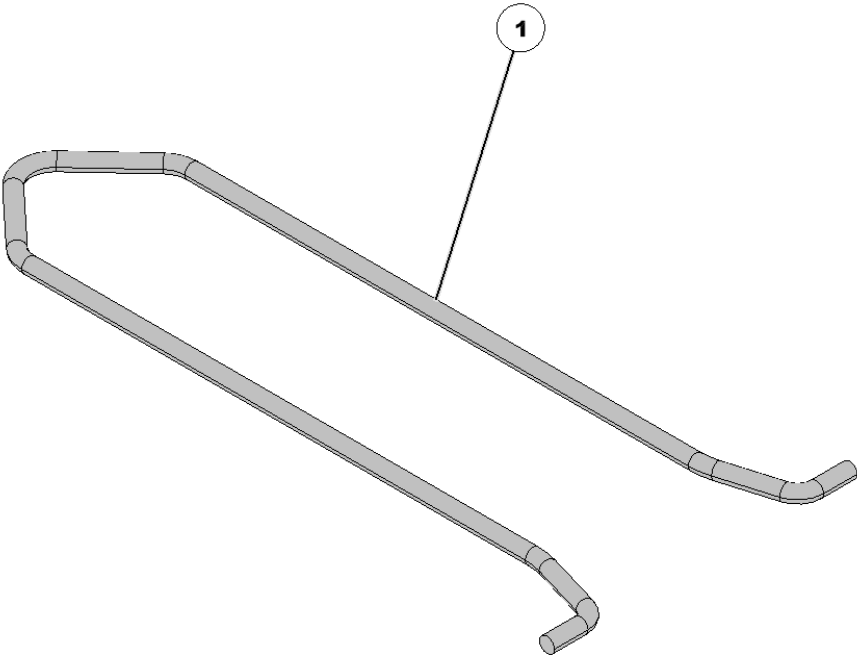

768803 CASE IH 21XX SpeedTube Retention Spring

Item No.	Part Number	Part Name	QTY	Remarks
1	768803	Spring	1	CASE IH 21XX Series Row Unit