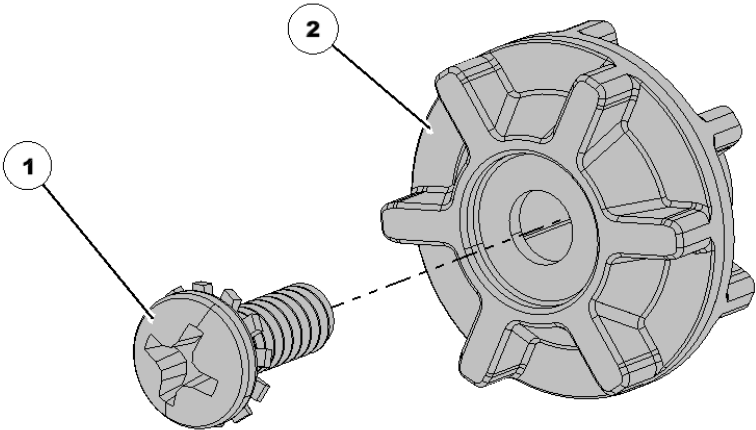

768406 SpeedTube Drive Pulley Kit

Item No.	Part Number	Part Name	QTY	Remarks
1		#6-32 x 3/8" Phillips Pan Screw	1	18-8 Stainless Steel Lockwasher
2		Pulley	1	Drive Pulley