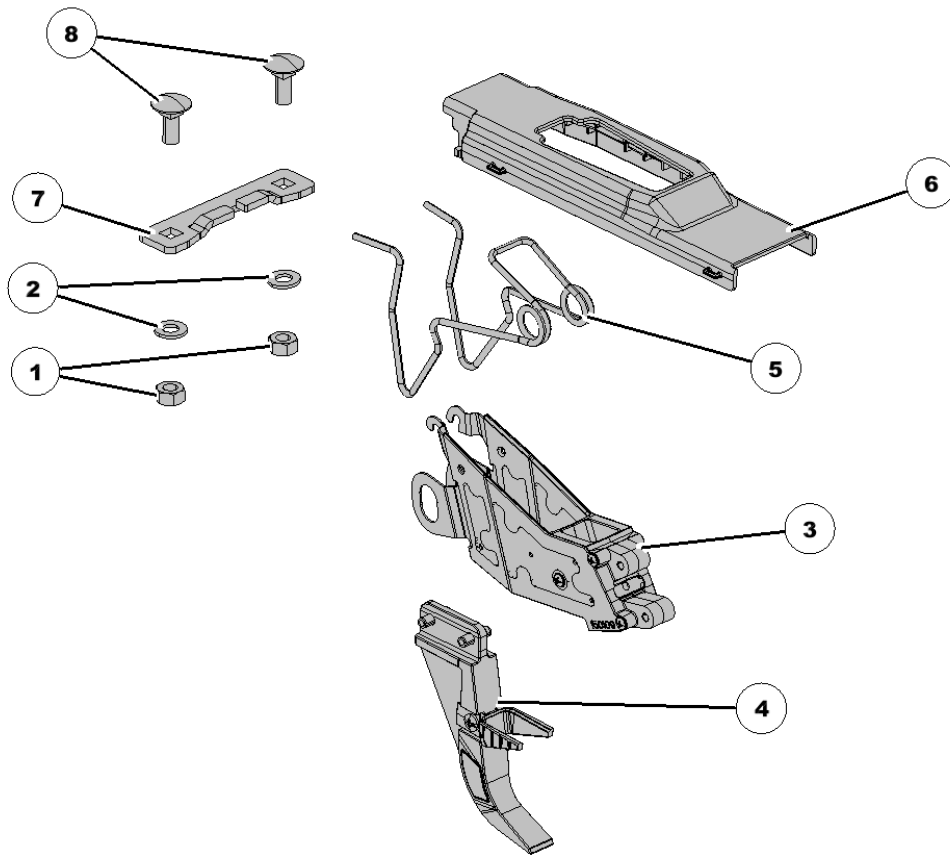

768501 John Deere ME2/+ SpeedTube Row Unit Kit

Item No.	Part Number	Part Name	QTY	Remarks
1		Nut	2	M10 - 1.5
2		Washer	2	M10 X 20mm OD
3	150109	Bracket	1	John Deere Quick Attach Keeton Bracket Kit
4	768427	Guard	1	John Deere ME2/+ SpeedTube Guard
5	768488	Spring	1	John Deere ME2/+ Retention Spring
6	768518	Cover - Shank	1	John Deere ME2/+ Row Unit
7	768577	Bracket	1	John Deere ME2/+ Retention Spring Bracket
8		Carriage Bolt	2