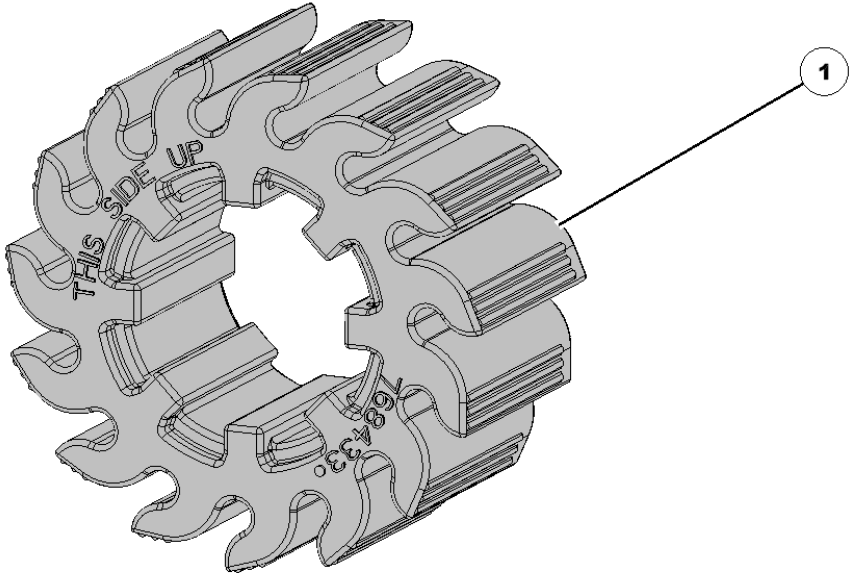

768433 Rear (Small) Feeder Wheel

Item No.	Part Number	Part Name	QTY	Remarks
1	768433	Wheel	1