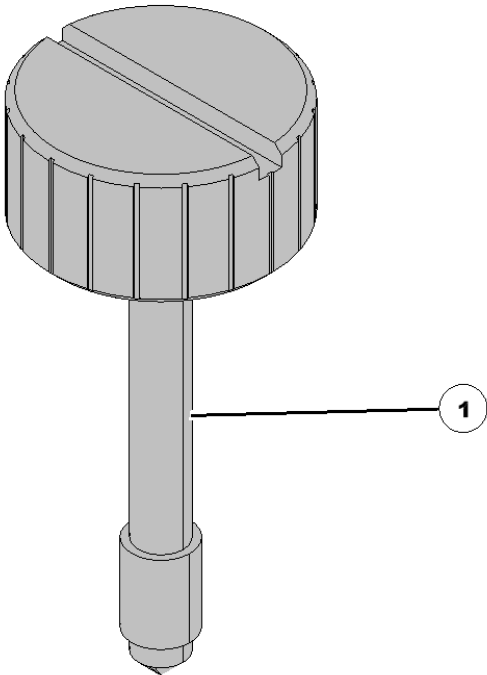

# 768263 SpeedTube Module Thumb Screw

Item No.	Part Number	Part Name	QTY	Remarks
1	768263	Screw	1	Holds seed sensor to SpeedTube cover