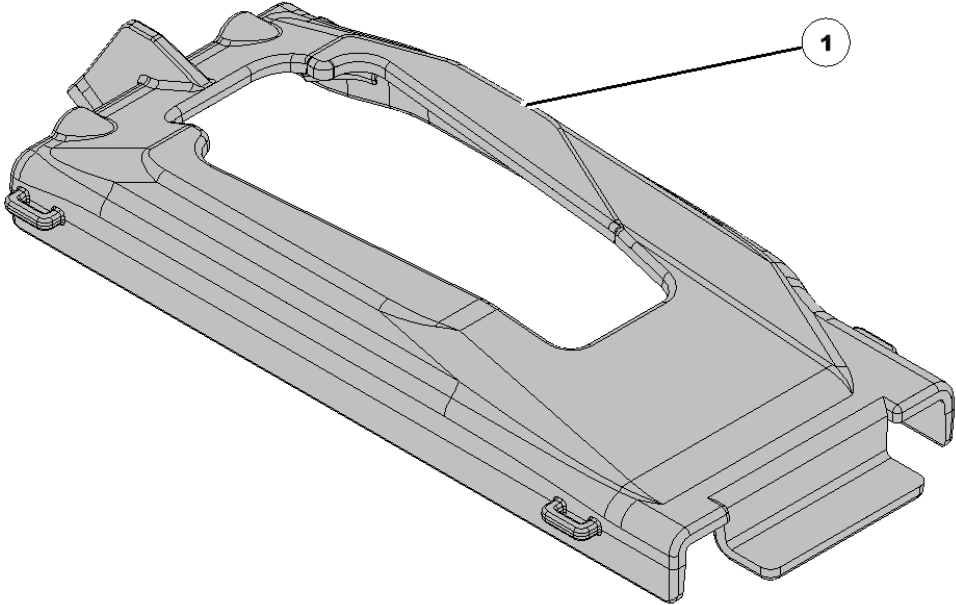

768517 John Deere XP SpeedTube Shank Cover

Item No.	Part Number	Part Name	QTY	Remarks
1	768517	Cover	1	John Deere XP Shank Cover