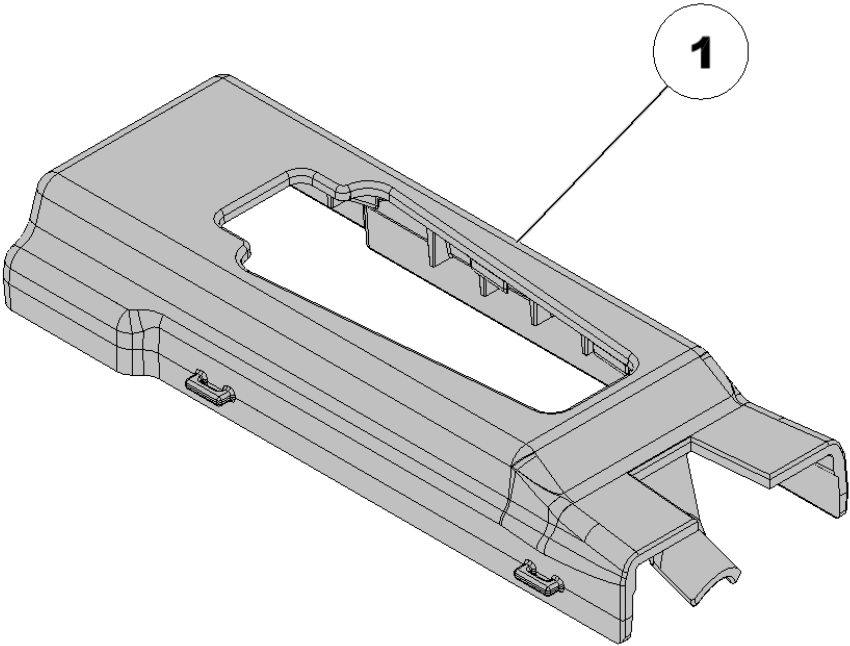

768693 Harvest International SpeedTube Shank Cover

Item No.	Part Number	Part Name	QTY	Remarks
1	768693	Cover - Shank	1	Harvest International Shank Cover