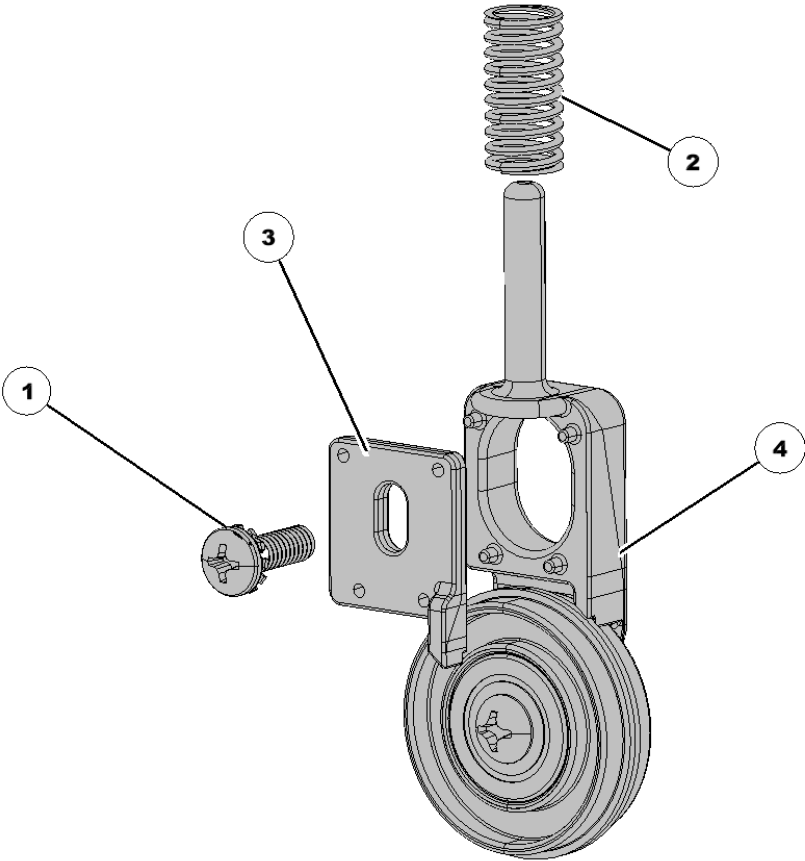

768401 SpeedTube Idler Pulley Kit

Item No.	Part Number	Part Name	QTY	Remarks
1		#8-32 x 1/2" Phillips Pan Head 410 S/S	1	External Tooth Lockwasher SEMS Screw
2		Spring	1	
3		Scraper	1	
4		Idler Asm	1