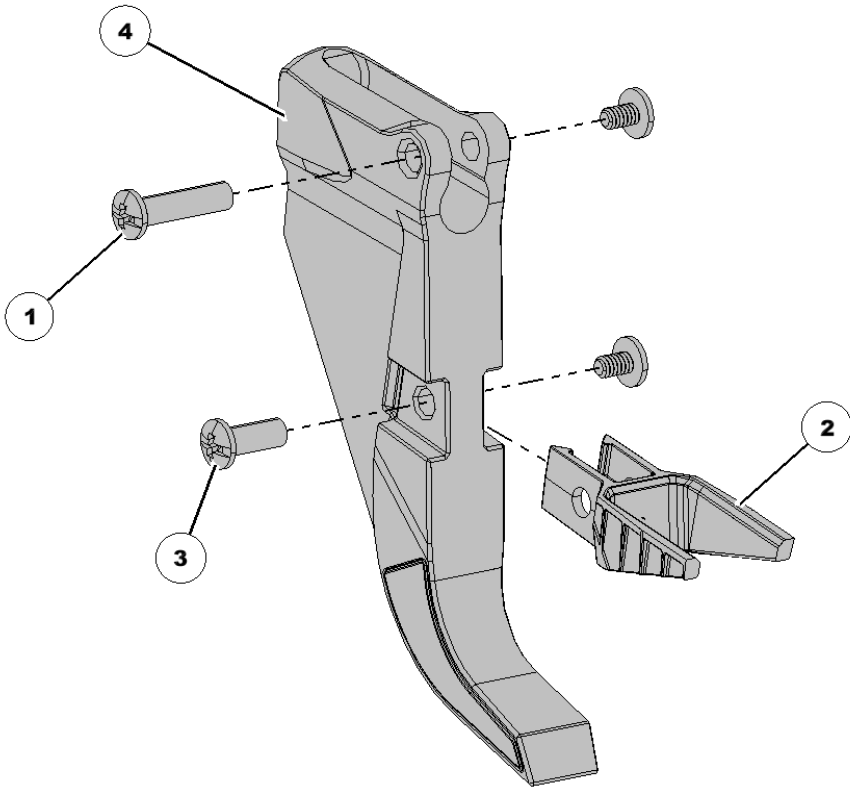

768633 John Deere ME5/XP SpeedTube Guard Kit

Item No.	Part Number	Part Name	QTY	Remarks
1	768302	Binding Post	1	Shank Barrel and Screw Set
2	768408	Clip	1	SpeedTube Alignment Guide
3	768420	Binding Post	1	Barrel and Screw Set
4		Guard	1	John Deere ME5/XP SpeedTube Guard