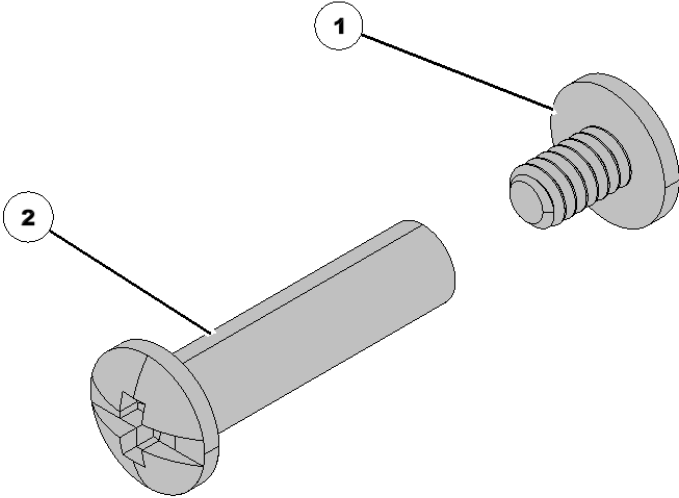

# 768263 SpeedTube Module Thumb Screw

Item No.	Part Number	Part Name	QTY	Remarks
1	768263	Screw	1	Holds seed sensor to SpeedTube cover

# 768300 SpeedTube Rumble Strip

Item No.	Part Number	Part Name	QTY	Remarks
1	768300	Insert	1	Installs in Belt Housing

# 768302 John Deere ME5/XP SpeedTube Guard Screw Set

Item No.	Part Number	Part Name	QTY	Remarks
1		Binding Post Screw	1	Secures SpeedTube Guard to Shank
2		Binding Post	1	Secures SpeedTube Guard to Shank