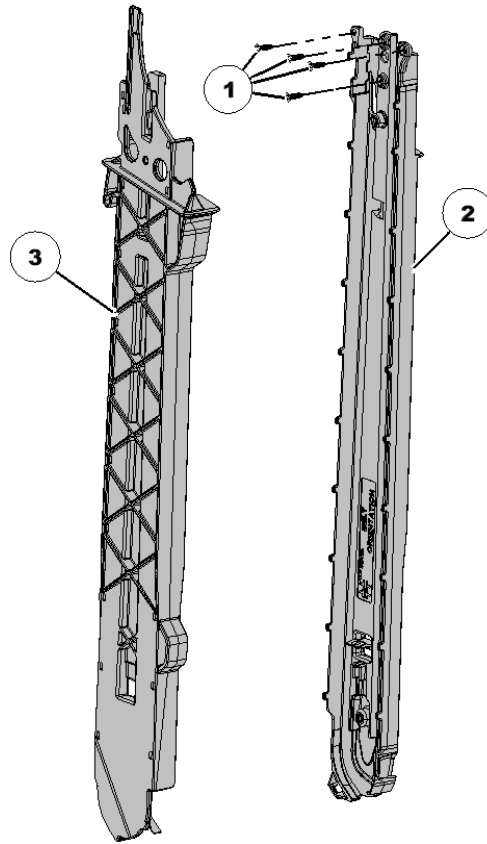

768630 SpeedTube Belt Cover and Housing Kit

Item No.	Part Number	Part Name	QTY	Remarks
2		Housing Assembly	1	Belt Housing Assembly
3		Cover Assembly	1	Belt Cover Assembly
1		Screw	4	6-32 X 1/2" Thread Rolling Flat Head Phillips SS