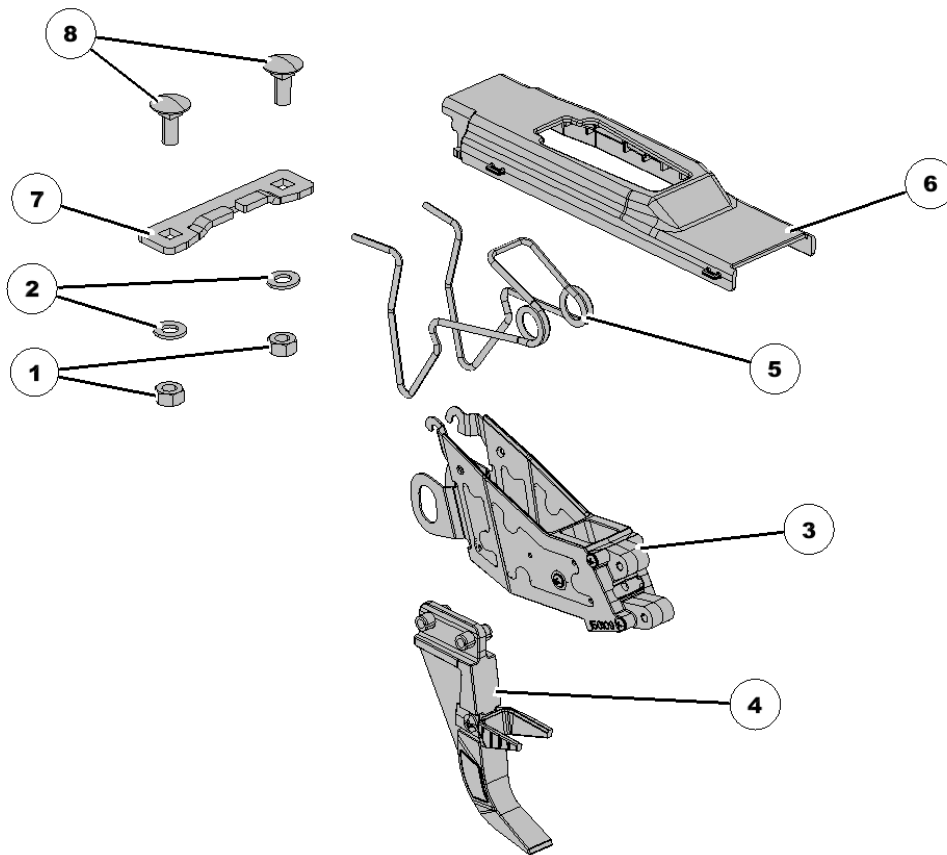

768502 John Deere ME2/+ Row Unit Kit (3/8" Guard Holes)

Item No.	Part Number	Part Name	QTY	Remarks
1		Nut	2	M10 - 1.5
2		Washer	2	M10 X 20mm OD
3	150109	Bracket	1	John Deere Quick Attach Keeton Bracket Kit
4	768442	Guard	1	John Deere ME2/+ (3/8" Mounting Holes)
5	768488	Spring	1	John Deere ME2/+ Retention Spring
6	768518	Cover - Shank	1	John Deere ME2/+ Row Unit
7	768577	Bracket	1	John Deere ME2/+ Retention Spring Bracket
8		Carriage Bolt	2