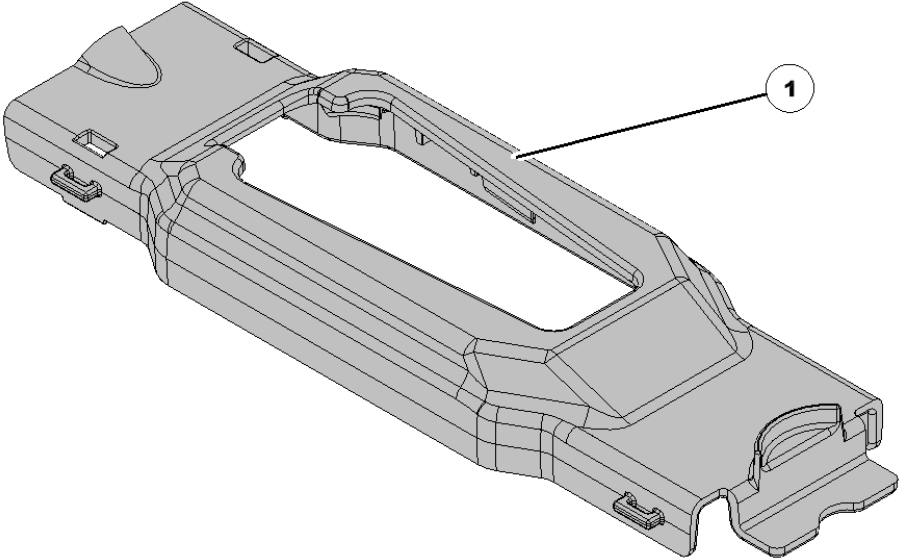

768516 Kinze 3000 SpeedTube Shank Cover

Item No.	Part Number	Part Name	QTY	Remarks
1	768516	Cover	1	Kinze 3000 Shank Cover