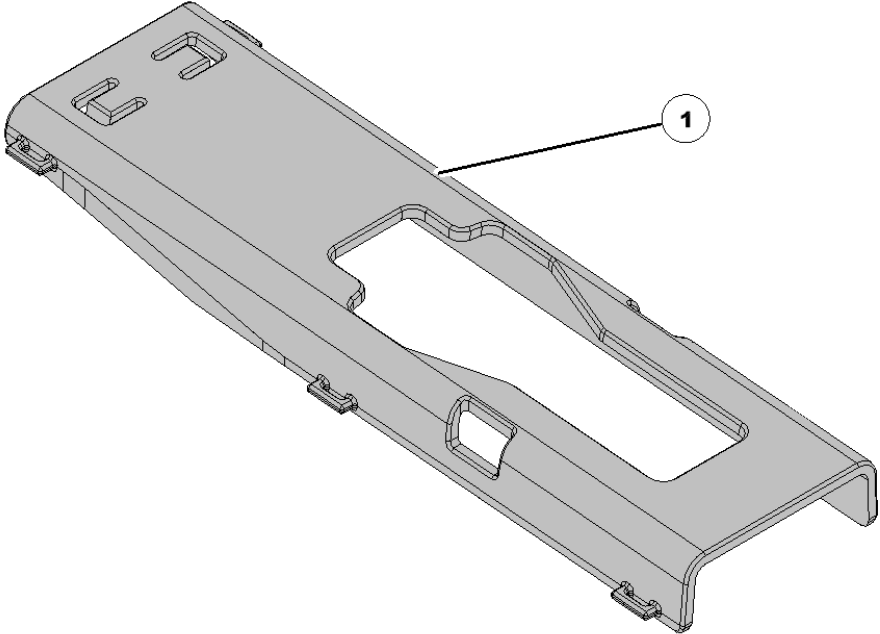

768599 CASE IH 12XX SpeedTube Shank Cover

Item No.	Part Number	Part Name	QTY	Remarks
1	768599	Cover - Shank	1	CASE IH 12XX Shank Cover