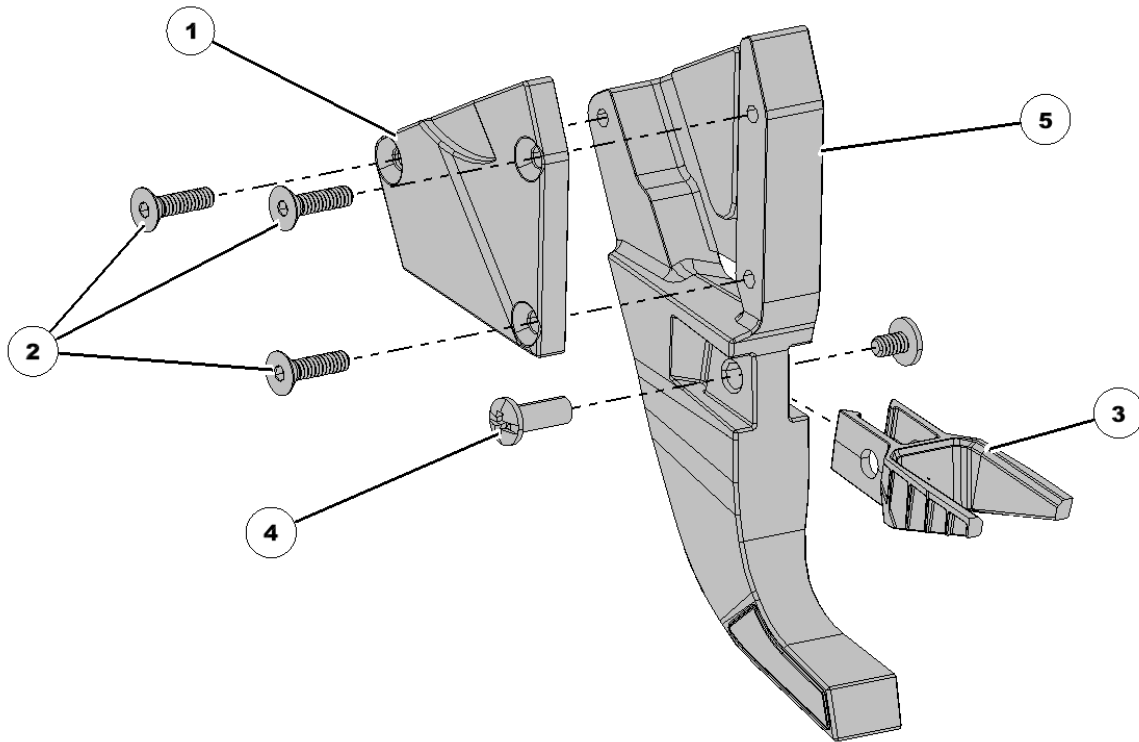

768539 Kinze 3000 SpeedTube Guard Kit

Item No.	Part Number	Part Name	QTY	Remarks
1		Guard	1	Kinze 3000 SpeedTube Guard (Cap)
2	768301	Screw	3	Socket Cap #10-24 x 3/4" Flat Head w/ Loctite
3	768408	Clip	1	SpeedTube Alignment Guide
4	768420	Binding Post	1	Barrel and Screw Set
5		Guard	1	Kinze 3000 SpeedTube Guard