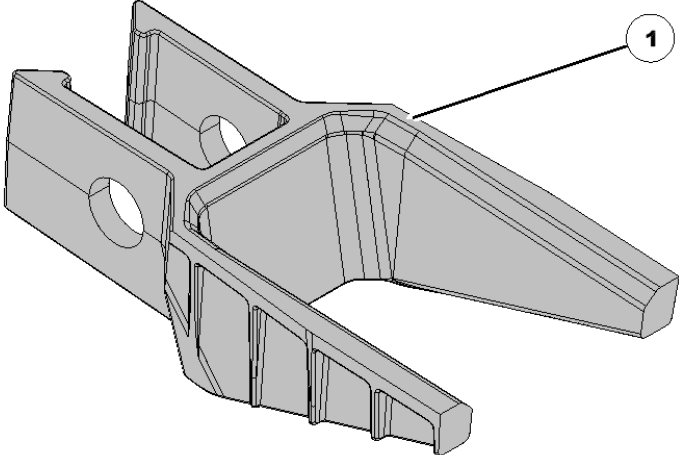

768408 SpeedTube Guard Alignment Clip

Item No.	Part Number	Part Name	QTY	Remarks
1	768408	Clip	1