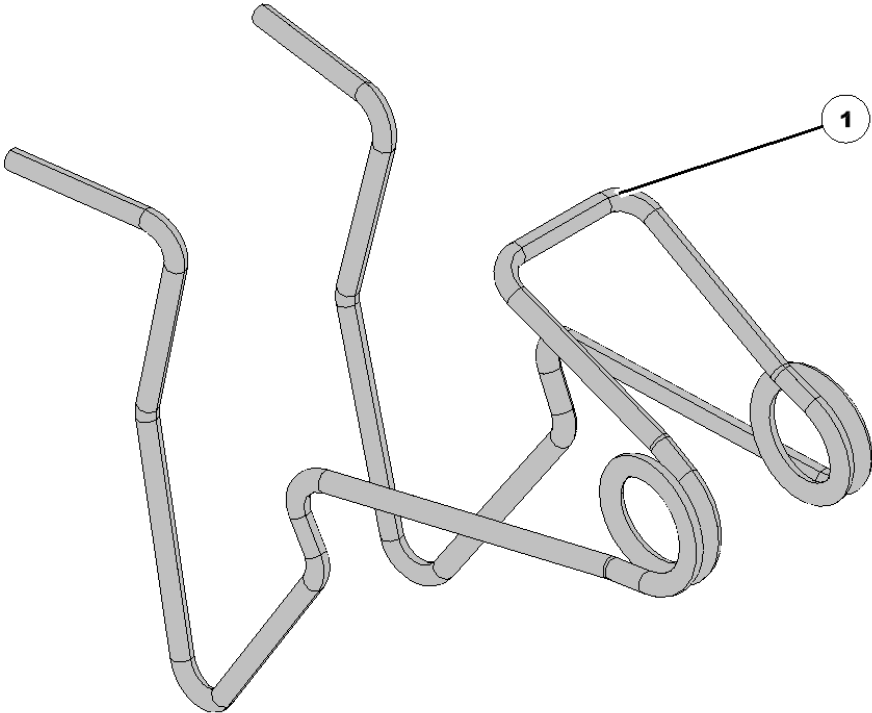

768488 John Deere ME2/+ SpeedTube Retention Spring

Item No.	Part Number	Part Name	QTY	Remarks
1	768488	Spring	1	John Deere ME2/+ Retention Spring