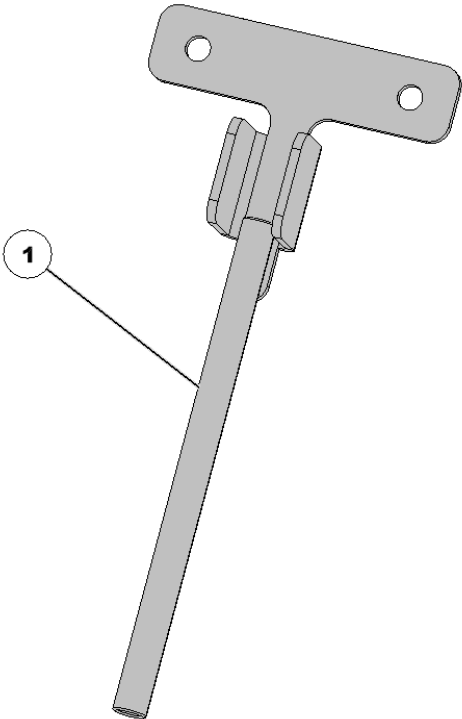

768686 Liquid Guard Tube Protector

Item No.	Part Number	Part Name	QTY	Remarks
1	768686	Guard Assembly	1	John Deere XP/ME5 Row Unit