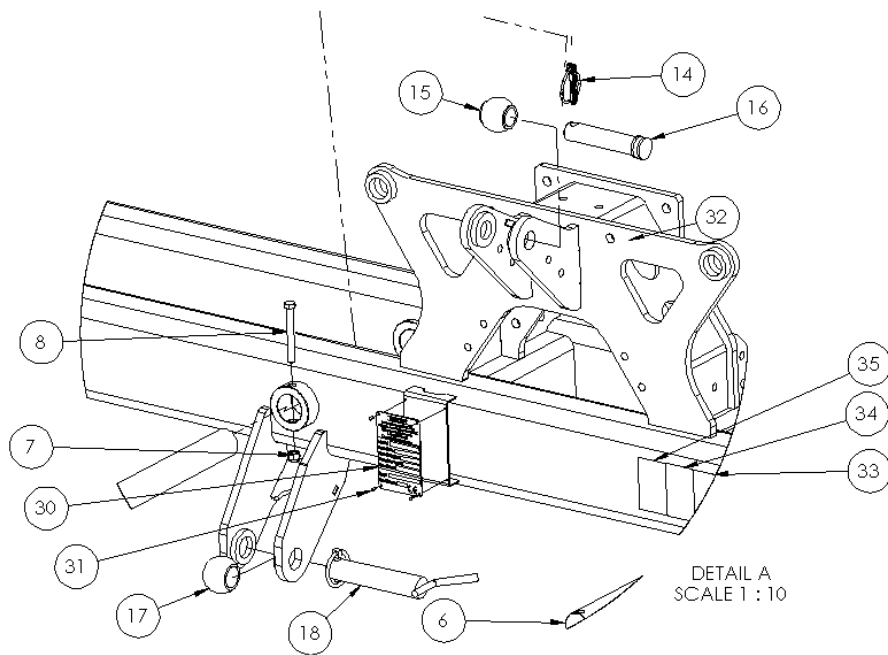

SPX

STRIP-TILL CULTIVATOR SPARE PART LIST

SUMMARY

1017700	FOLDING FRAME ASSEMBLY	3
1018180	WING EXTENSIONS	5
1010243	HYDRAULIC CYLINDER ASSEMBLY Ø40/80 S600	6
1014374	RIGID FRAME	7
1013060	RIGID WING EXTENSIONS	8
1015257	DISTRIBUTION SUPPORT ASSEMBLY	9
1015000	DISTRIBUTION HEAD ASSEMBLY	10
1012412	HOSE GUIDE ASSEMBLY	11
1018181- 1018184	U-BOLTS	12
1018240/ 1018245	DOWN FORCE CONTROL OPTIONS	13
1016300	ELEMENT ASSEMBLY SPX	14
1018250/ 1018255	OVERLOAD OPTIONS	21
1018295	PACKING ARM KIT	22
1018110/ 1018115/ 1017900	PACKING WHEELS	23
1016350	ROW CLEANER ASSEMBLY	24
1015952	SHANK AND POINT	26
1012492	VIBROTINE KIT	27
1018130	SINGLE DISC SEEDING KIT	28
1018120	DUAL DISC SEEDING KIT	30
1018125/ 1018155	PACKING WHEEL OPTIONS FOR DISC SEEDER	32
1017733/ 1014617	CLOSING WHEELS	33
	WARNING STICKERS	34

ITEM NO.	PART NUMBER	DESCRIPTION	QTY
1	1014546	DISTRIBTUION HEAD TUBE Ø100 STRAIGHT	1
2	1010465	CLAMP Ø130mm	1
3	1010459	SEAL PVC	1
4	1010933	DISTRIBUTION HEAD 6xØ32	1
5	1010406	DISTRIBUTION HEAD 8xØ32	1
6	1010460	DISTRIBUTION HEAD 10xØ32	1
7	1010461	DISTRIBUTION HEAD 12xØ32	1
8	1010462	DISTRIBUTION HEAD 16xØ32	1
9	1010463	DISTRIBUTION HEAD 18xØ32	1
10	1010464	DISTRIBUTION HEAD 20xØ32	1