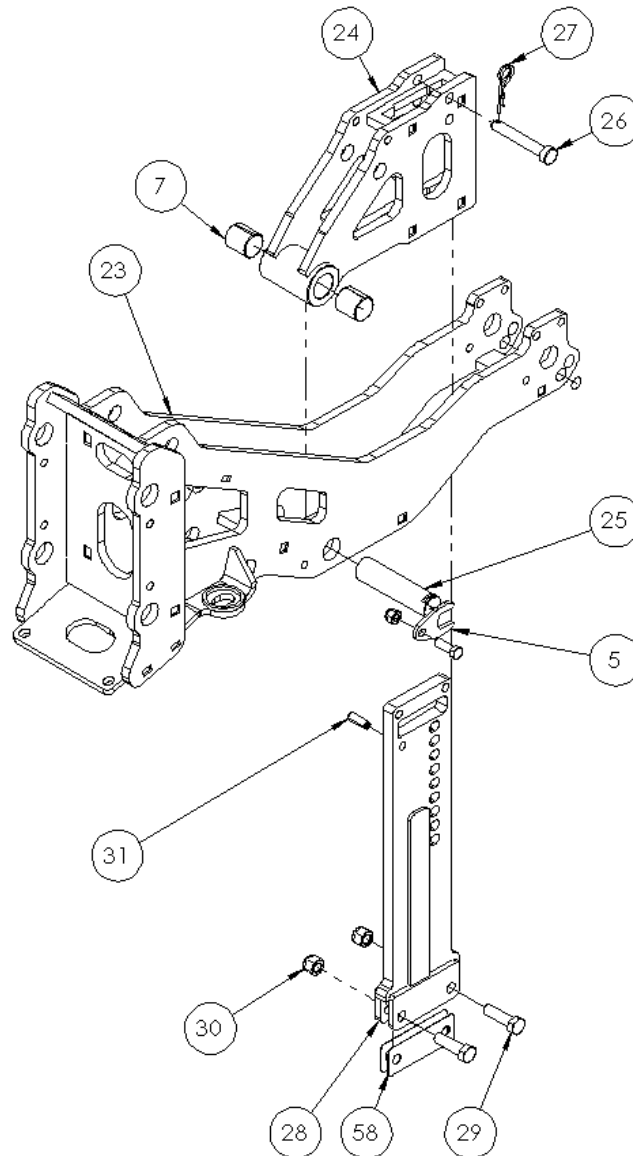

ITEM NO.	PART NUMBER	DESCRIPTION	QTY
1	1014546	DISTRIBTUION HEAD TUBE Ø100 STRAIGHT	1
2	1010465	CLAMP Ø130mm	1
3	1010459	SEAL PVC	1
4	1010933	DISTRIBUTION HEAD 6xØ32	1
5	1010406	DISTRIBUTION HEAD 8xØ32	1
6	1010460	DISTRIBUTION HEAD 10xØ32	1
7	1010461	DISTRIBUTION HEAD 12xØ32	1
8	1010462	DISTRIBUTION HEAD 16xØ32	1
9	1010463	DISTRIBUTION HEAD 18xØ32	1
10	1010464	DISTRIBUTION HEAD 20xØ32	1

B- HYDRAULIC CYLINDER

ITEM NO.	PART NUMBER	DESCRIPTION	QTY
1	1010497	SPLIT PIN Ø4x28mm ZN	2
2	1010485	PIN Ø16x78mm	2
3	1010266	HYDRAULIC CYLINDER Ø32/20mm S=100mm	1

For a replacement Seal Kit for the hydraulic cylinder 1010266 please order 1017967.

ITEM NO.	PART NUMBER	DESCRIPTION	QTY
1	1016010	MOUNTING HEAD	1
2	1016020	PARALLEL ARM LOWER	1
3	1016030	PARALLEL ARM LOWER	1
4	1016001	PIN $\varnothing 35 \times 241 \text{mm}$	4
5	1016015	LOCKING PLATE $\varnothing 35$	5
6	1011541	HEX BOLT M12x35 8.8 ZN	5
7	1016378	CYLINDRICAL BUSHING $\varnothing 35/39-40 \text{mm}$	10
8	1011229	HEX LOCK NUT M12 ZN	9

ITEM NO.	PART NUMBER	DESCRIPTION	QTY
10	1016095	FRONT BODY	1
11	1015679	HEX LOCK NUT M20x1.5 ZN	1
12	1016141	HUB 30mm 4x M12x 1.25	1
13	1016770	DISC WAVY $\varnothing 457 \times 4.5$ 4x M12	1
14	1016771	SPACER PLATE 10mm	1
15	1016772	COVER PLATE	1
16	1018088	HEX BOLT M12x 20 x1.5 10.9 BLACK	4
17	1011323	HEX BOLT M12x40 8.8 ZN	4
18	1016005	SPACER $\varnothing 16.5/30-60$	2
19	1010742	WHEEL $\varnothing 405 \times 78$	2
20	1011117	HEX BOLT M16x140 8.8 ZN	2
21	1011439	WASHER M16 ZN	4
22	1011966	HEX BOLT M16x45 8.8 ZN	4