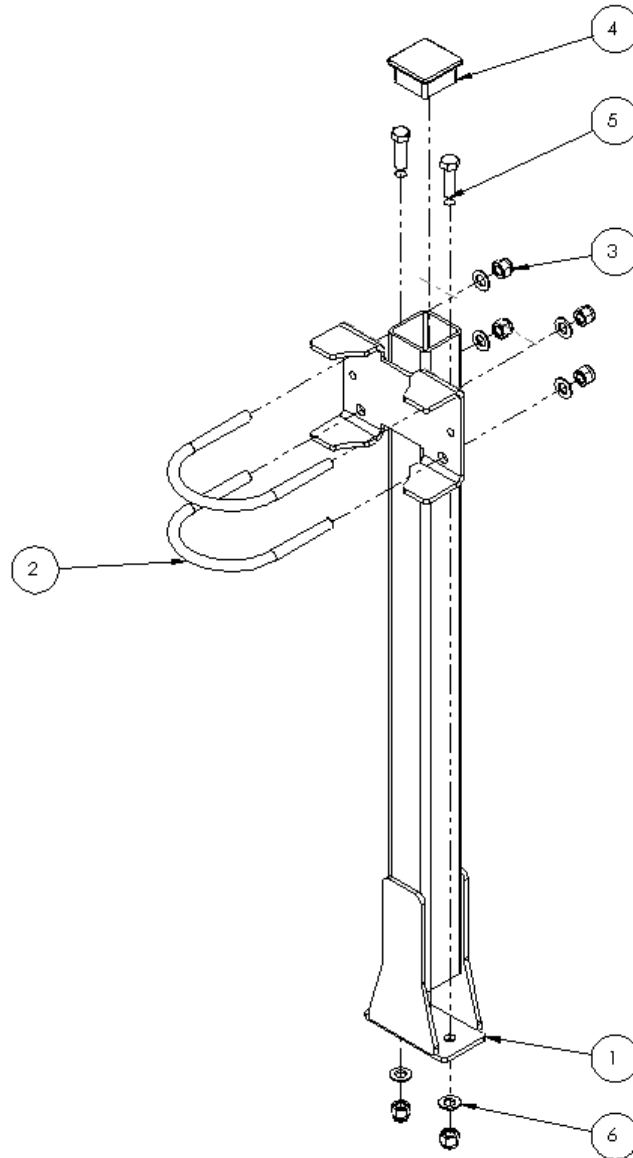

ITEM NO.	PART NUMBER	DESCRIPTION	QTY
1	1014620	DISTRIBUTION SUPPORT	1
2	1010054	U-BOLT Ø114 M12	2
3	1011229	HEX LOCK NUT M12 ZN	6
4	1010236	PLUG FOR TUBE 60x60mm PLASTIC	1
5	1011076	HEX BOLT M12x40 8.8 ZN	2
6	1011437	WASHER M12 ZN	6