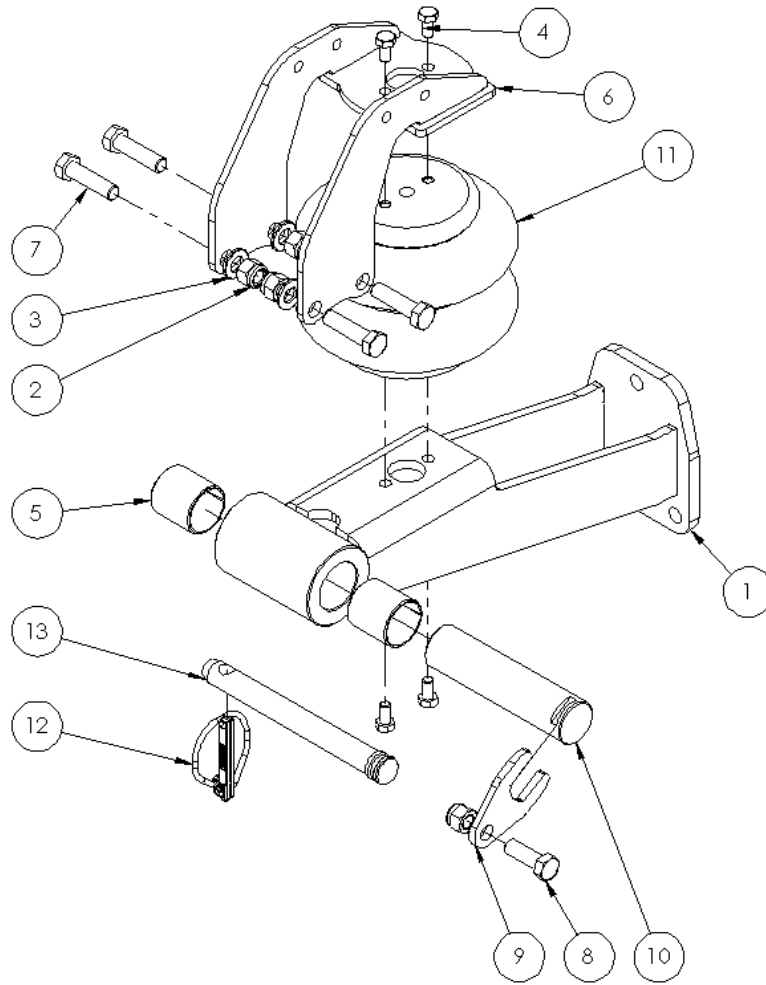

ITEM NO.	PART NUMBER	DESCRIPTION	QTY
1	1016110	PACKING ARM ASSEMBLY	1
2	1011229	HEX LOCK NUT M12 ZN	5
3	1011437	WASHER M12 ZN	4
4	1011884	HEX BOLT M8x16 8.8 ZN	4
5	1016387	CYLINDRICAL BUSHING $\varnothing$35/39-40mm	2
6	1016115	AIRBAG SUPPORT	1
7	1011077	HEX BOLT M12x45 8.8 ZN	4
8	1011541	HEX BOLT M12x35 8.8 ZN	1
9	1016015	LOCKING PLATE $\varnothing$35	1
10	1016003	PIN $\varnothing$35x141mm	1
11	1010924	AIRBAG	1
12	1010519	LYNCHPIN $\varnothing$12x55	1
13	1015377	PIN $\varnothing$19x155mm	1