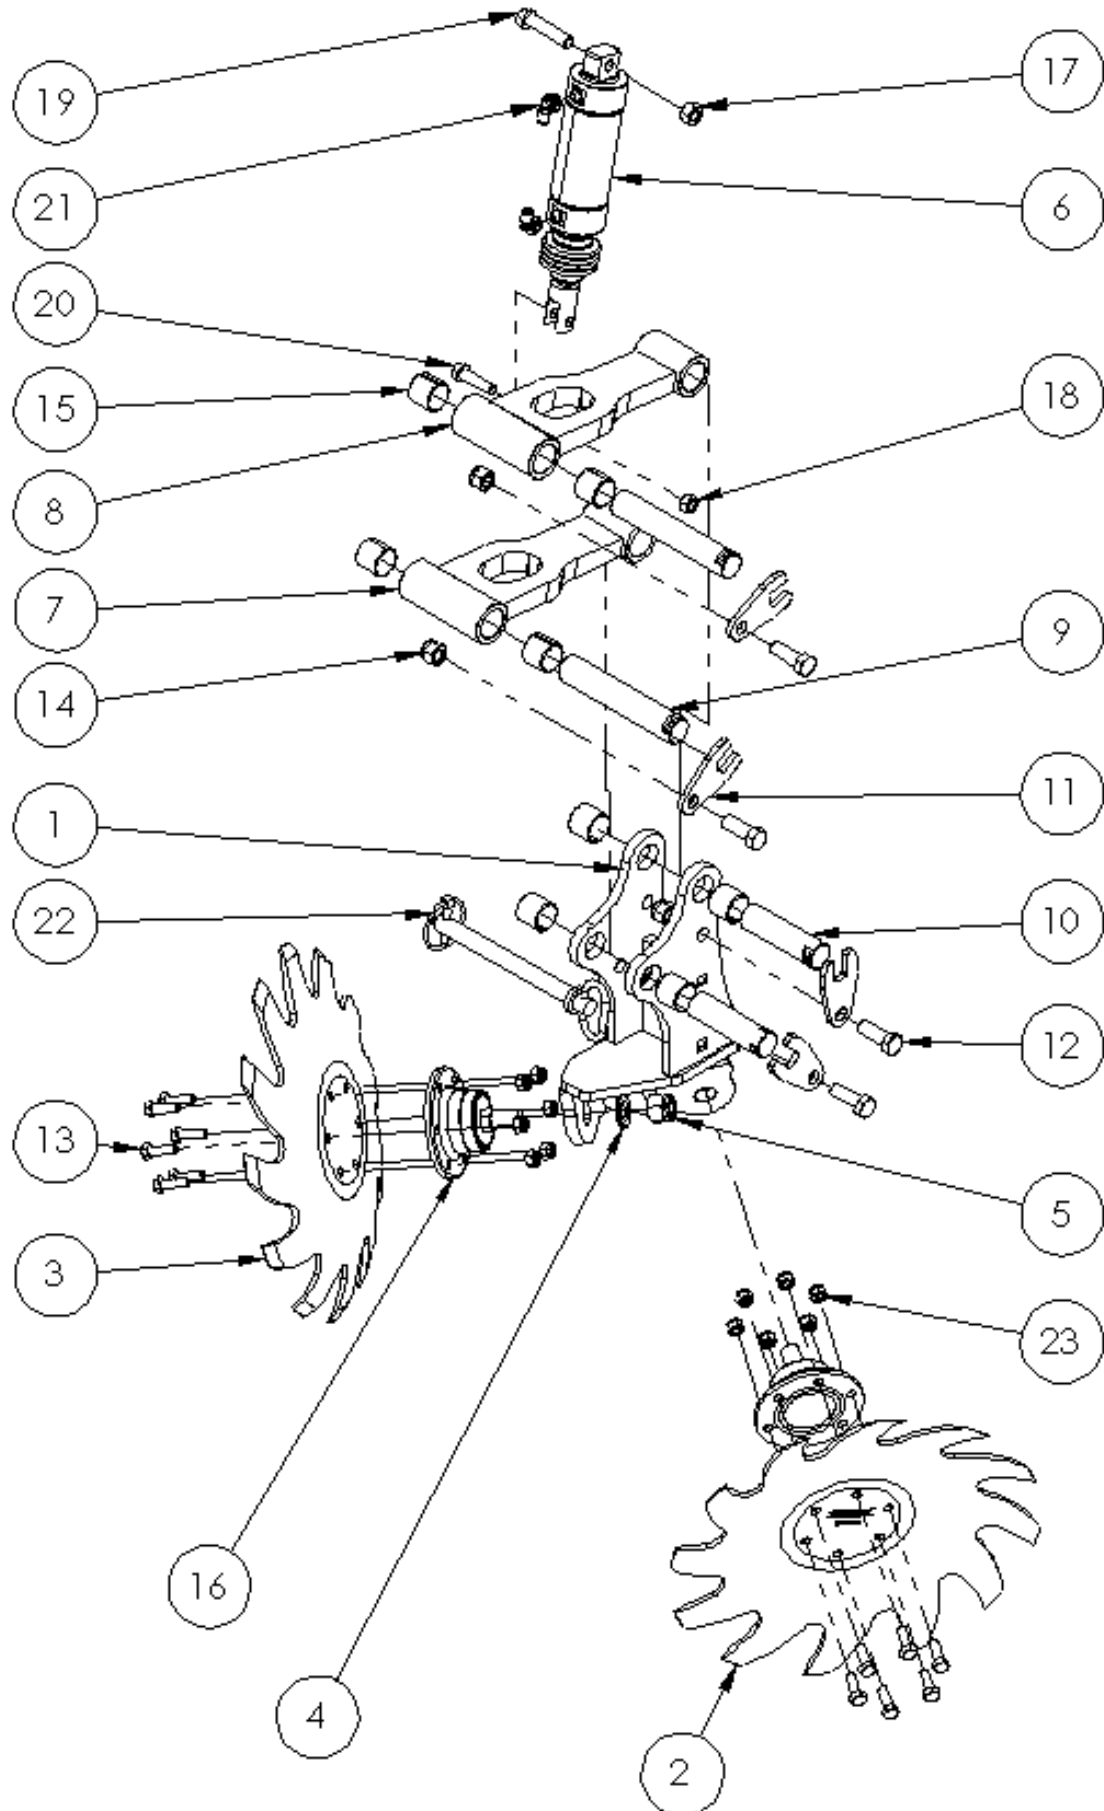

ITEM NO.	PART NUMBER	DESCRIPTION	QTY
1	1010073	HYDRAULIC CYLINDER Ø40/80 S600	1
2	1010558	OVERCENTER VALVE SINGLE ACTING 3/8" BSP	1
3	1010829	END PLUG ¼" BSP ZN	1
4	1012035	ADAPTOR M/M 3/8" BSP	1
5	1012018	3/8" DOWTY SEAL	1
6	1010935	ELBOW ADJUSTABLE M 3/8 BSP – M 3/8 BSP	1
7	1010937	HYDRAULIC HOSE 3/8 BSP F-3/8 BSP F L515	1
8	1010938	ADAPTOR M/M 1/4"/3/8" BSP	1
9	1010939	1/4" DOWTY SEAL	1
10	1012037	T M/M/F 3/8" BSP	1

ITEM NO.	PART NUMBER	DESCRIPTION	QTY
1	1014546	DISTRIBTUION HEAD TUBE Ø100 STRAIGHT	1
2	1010465	CLAMP Ø130mm	1
3	1010459	SEAL PVC	1
4	1010933	DISTRIBUTION HEAD 6xØ32	1
5	1010406	DISTRIBUTION HEAD 8xØ32	1
6	1010460	DISTRIBUTION HEAD 10xØ32	1
7	1010461	DISTRIBUTION HEAD 12xØ32	1
8	1010462	DISTRIBUTION HEAD 16xØ32	1
9	1010463	DISTRIBUTION HEAD 18xØ32	1
10	1010464	DISTRIBUTION HEAD 20xØ32	1

TABLE A

ITEM NO.	PART NUMBER	DESCRIPTION	QTY
1	1016120	PACKING WHEEL MOUNT ASSEMBLY	1
2	1016645	FINGER WHEEL ASSEMBLY	2
3	1014837	SPACER Ø16.5/30-15	2
4	1011233	HEX LOCK NUT M16 ZN	2
5	1011111	HEX BOLT M16x90 8.8 ZN	2
6	1011076	HEX BOLT M12x40 8.8 ZN	3
7	1011229	HEX LOCK NUT M12 ZN	3

ITEM NO.	PART NUMBER	DESCRIPTION	QTY
1	1016290	ROW CLEANER MOUNTING BRACKET RH	1
2	1010023	TRASH WHEEL Ø343 6 X M8 LH	1
3	1010024	TRASH WHEEL Ø343 6 X M8 RH	1
4	1011439	WASHER M16	2
5	1011233	HEX LOCK NUT M16 ZN	2
6	1017790	PNEUMATIC CYLINDER	1
7	1016310	PARALLEL ARM	1
8	1016320	PARALLEL ARM	1
9	1016314	PIN Ø25x141mm	2
10	1016315	PIN Ø25x90mm	2
11	1014421	LOCKING PLATE Ø25mm	4
12	1011541	HEX BOLT M12x35 8.8 ZN	4
13	1011542	HEX BOLT M8x25 8.8 ZN	12
14	1011229	HEX LOCK NUT M12 ZN	4
15	1016501	CYLINDRICAL BUSHING Ø25/28-25mm	8
16	1010018	HUB 20mm 6 x M8 Ø80mm	2
17	1017294	HEX LOCK NUT UNC 7/16"	1
18	1017295	HEX LOCK NUT UNC 3/8"	1
19	1018586	HEX BOLT UNC 7/16"x2 1/4"	1
20	1017322	HEX BOLT UNC 3/8"x1 1/2"	1
21	1015521	PUSH IN ELBOW Ø6mm / 1/4" BSPM	2
22	1014120	PIN Ø16x162mm	1
23	1011194	HEX LOCK NUT M8 ZN	12