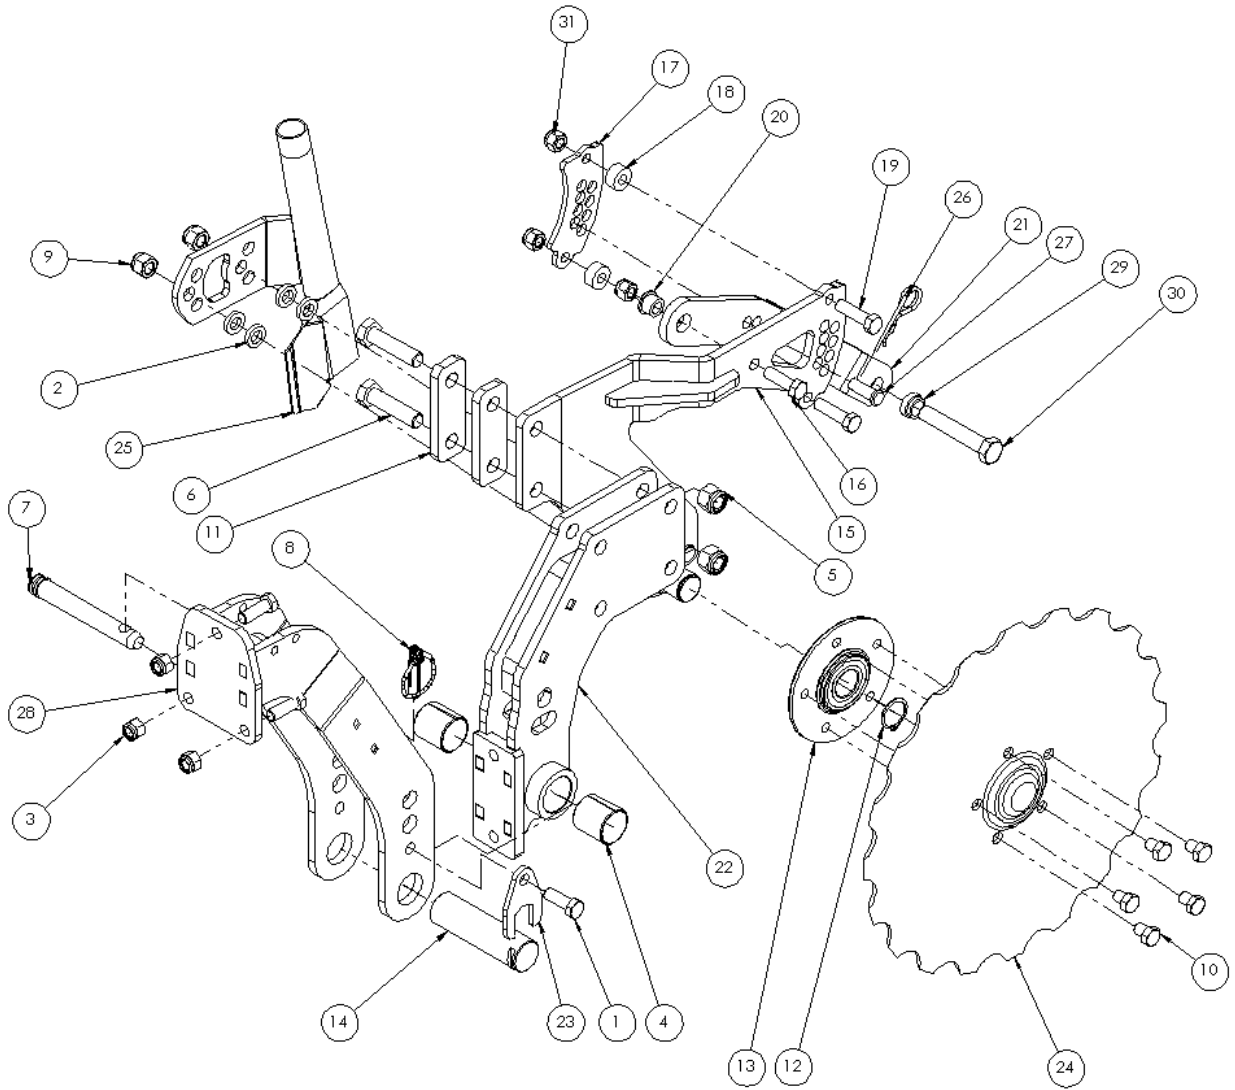

ITEM NO.	PART NUMBER	DESCRIPTION	QTY
1	1011541	HEX BOLT M12x35 8.8 ZN	4
2	1010190	WASHER Ø14/24-5 RUBBER	4
3	1011229	HEX LOCK NUT M12 ZN	7
4	1016378	CYLINDRICAL BUSHING Ø35/39-40mm	2
5	1011233	HEX LOCK NUT M16 ZN	3
6	1011106	HEX BOLT M16x65 8.8 ZN	2
7	1010235	PIN Ø19x110mm	1
8	1010517	LYNCHPIN Ø11x45	1
9	1010191	HEX LOCK NUT M14x1.5 ZN	2
10	1011540	HEX BOLT M12x16 8.8 ZN	5
11	1017791	SPACER 10mm	2
12	1011550	CIRCLIP EXTERNAL Ø30 ZN	1
13	1010200	HUB ASSEMBLY	1
14	1017654	PIN Ø35x110mm	1
15	1017640	DISC SUPPORT LH	1
16	1011076	HEX BOLT M12x40 8.8 ZN	1
17	1016361	PROFILE	1
18	1017659	SPACER Ø11/25-12	2
19	1011052	HEX BOLT M10x45 8.8 ZN	2
20	1017658	PIVOT BUSHING	1
21	1016653	PACKING WHEEL ARM LH	1
22	1017655	SUPPORT	1
23	1016015	LOCKING PLATE Ø35	1
24	1010195	DISC STRAIGHT Ø406x4.5mm 5xM12	1
25	1010194	SEED BOOT RH	1
26	1013103	R-CLIP 3mm	1
27	1018121	PIN Ø12x35	1
28	1017650	SUPPORT ARM	1
29	1017661	SPACER 12mm	1
30	1011111	HEX BOLT M16x90 8.8 ZN	1
31	1011227	HEX LOCK NUT M10 ZN	2