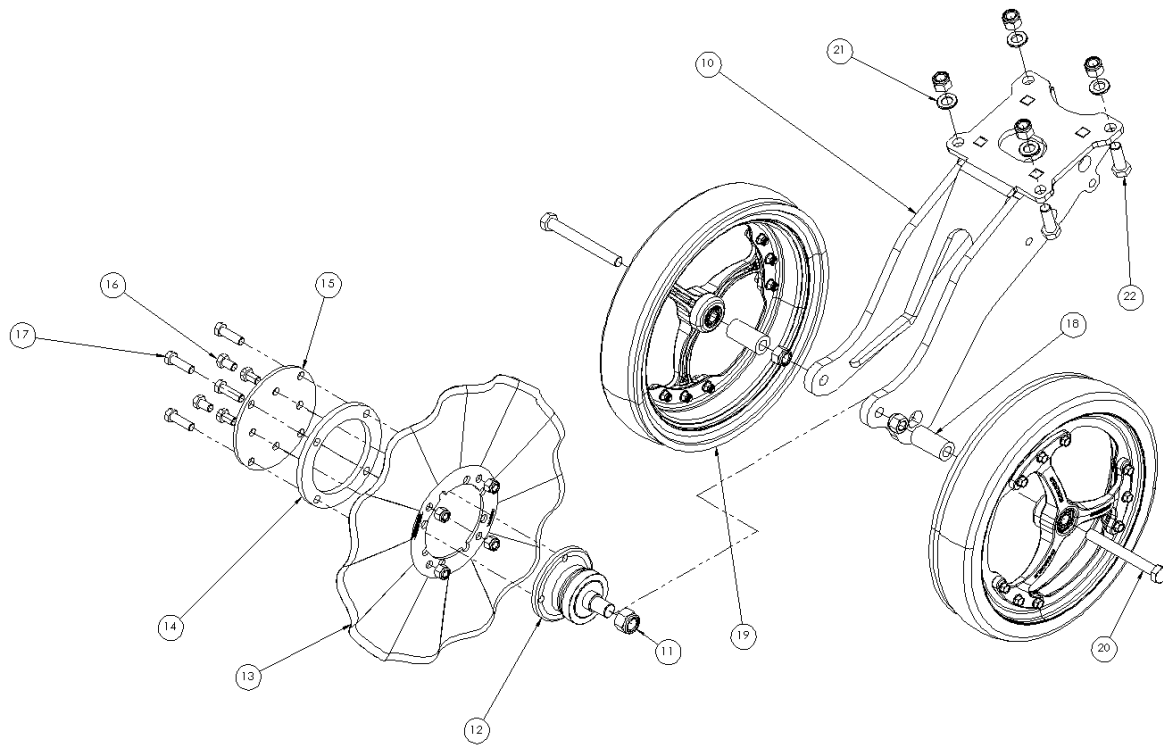

ITEM NO.	PART NUMBER	DESCRIPTION	QTY
1	1014546	DISTRIBTUION HEAD TUBE Ø100 STRAIGHT	1
2	1010465	CLAMP Ø130mm	1
3	1010459	SEAL PVC	1
4	1010933	DISTRIBUTION HEAD 6xØ32	1
5	1010406	DISTRIBUTION HEAD 8xØ32	1
6	1010460	DISTRIBUTION HEAD 10xØ32	1
7	1010461	DISTRIBUTION HEAD 12xØ32	1
8	1010462	DISTRIBUTION HEAD 16xØ32	1
9	1010463	DISTRIBUTION HEAD 18xØ32	1
10	1010464	DISTRIBUTION HEAD 20xØ32	1

EACH KIT CONTAINS

ITEM NO.	DESCRIPTION	QTY
1	U-BOLT – AS DESCRIBED ABOVE	1
2	WASHER M22 ZN	2
3	HEX LOCK NUT M22 ZN	2

A -AIRBAG

ITEM NO.	PART NUMBER	DESCRIPTION	QTY
1	1010924	AIRBAG	1
2	1011884	HEX BOLT M8x16 8.8 ZN	4
3	1011233	HEX LOCK NUT M16 ZN	4
4	1011276	HEX BOLT M16x40 8.8 ZN	4
5	1017595	AIRBAG MOUNT	1

B- HYDRAULIC CYLINDER

ITEM NO.	PART NUMBER	DESCRIPTION	QTY
1	1010497	SPLIT PIN Ø4x28mm ZN	2
2	1010485	PIN Ø16x78mm	2
3	1010266	HYDRAULIC CYLINDER Ø32/20mm S=100mm	1

For a replacement Seal Kit for the hydraulic cylinder 1010266 please order 1017967.

ITEM NO.	PART NUMBER	DESCRIPTION	QTY
1	1016010	MOUNTING HEAD	1
2	1016020	PARALLEL ARM LOWER	1
3	1016030	PARALLEL ARM LOWER	1
4	1016001	PIN $\varnothing 35 \times 241 \text{mm}$	4
5	1016015	LOCKING PLATE $\varnothing 35$	5
6	1011541	HEX BOLT M12x35 8.8 ZN	5
7	1016378	CYLINDRICAL BUSHING $\varnothing 35/39-40 \text{mm}$	10
8	1011229	HEX LOCK NUT M12 ZN	9