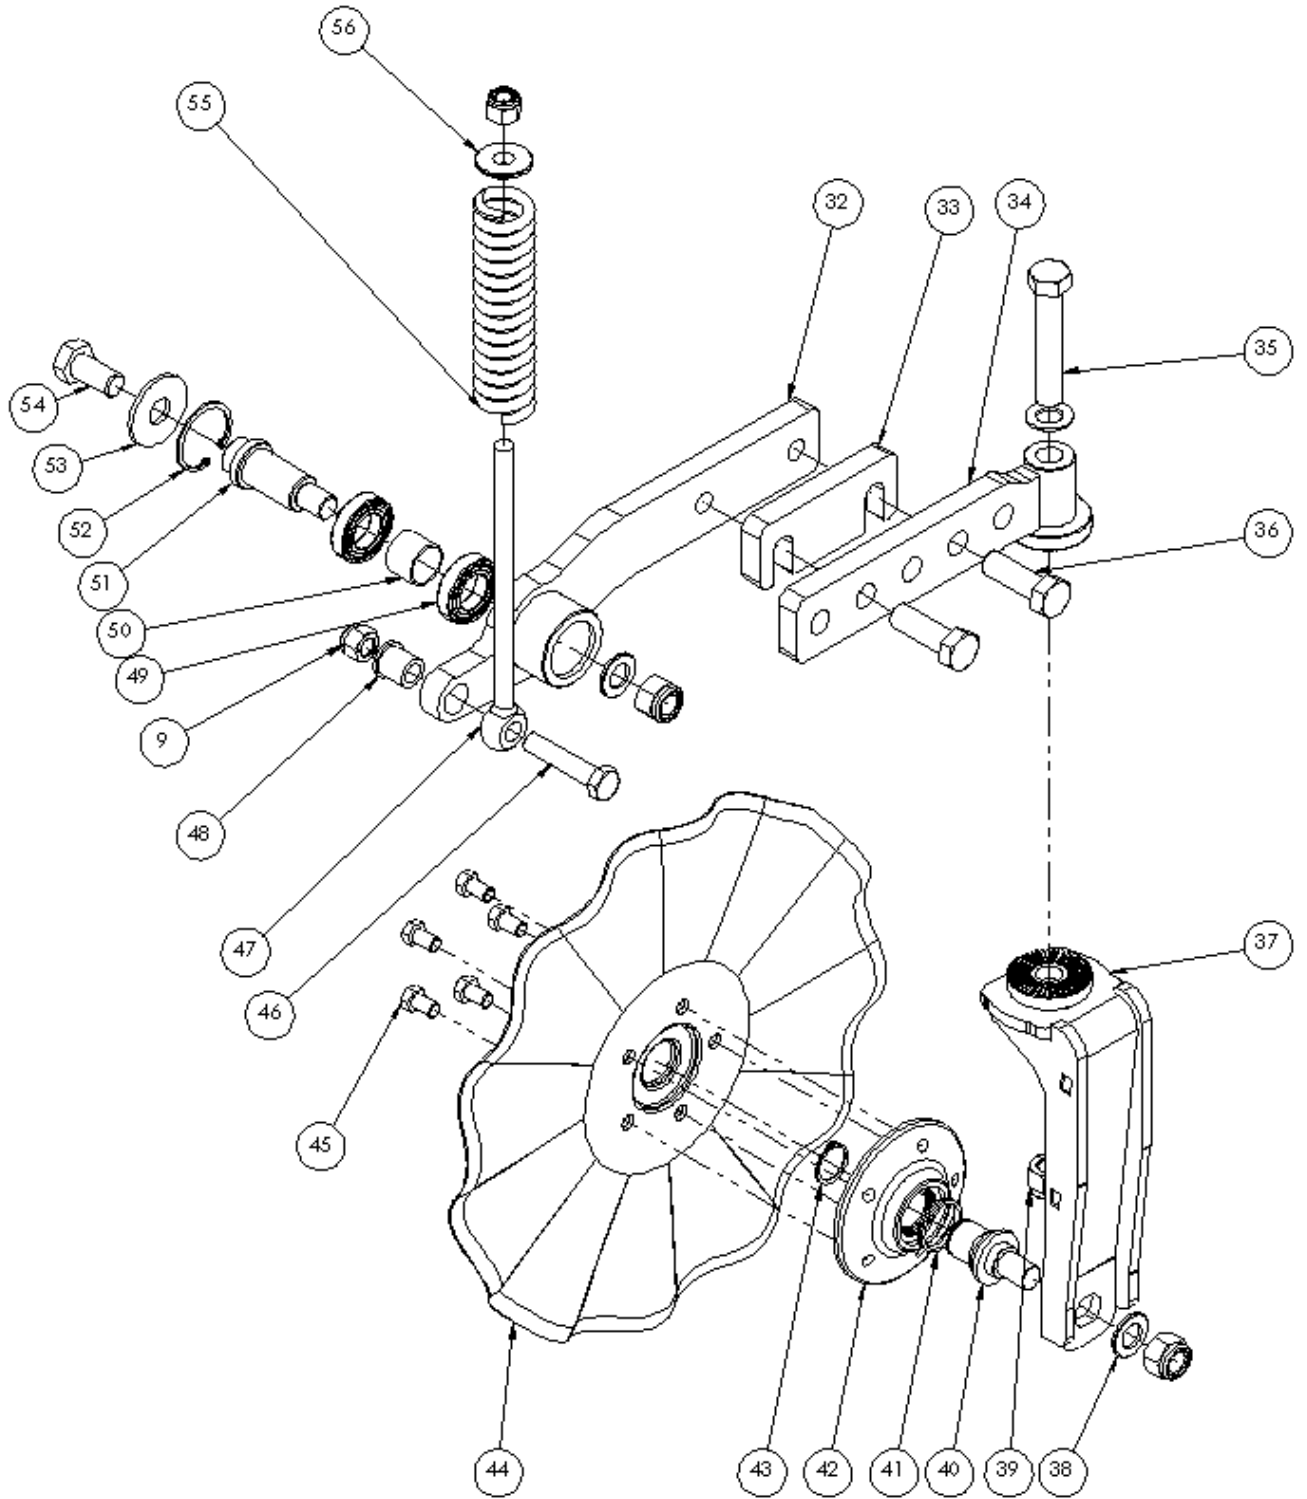

ITEM NO.	PART NUMBER	DESCRIPTION	QTY
9	1011233	HEX LOCK NUT M16 ZN	10
32	1016210	BERM BUILDER ARM LH	1
33	1016006	SPACER 20mm	2
34	1016230	ARM EXTENSION	2
35	1011136	HEX BOLT M20x110 8.8 ZN	2
36	1011374	HEX BOLT M20x60 8.8 ZN	4
37	1016160	DISC MOUNT	2
38	1011440	WASHER M20 ZN	6
39	1011235	HEX LOCK NUT M20 ZN	6
40	1016174	AXLE M20	2
41	1010376	SEAL Ø35/42 RUBBER	2
42	1010200	HUB ASSEMBLY	2
43	1011550	CIRCLIP EXTERNAL Ø30 ZN	2
44	1010021	DISC WAVY Ø457x4.5 5x M12	2
45	1011961	HEX BOLT M12x20 8.8 ZN	10
46	1011108	HEX BOLT M16x75 8.8 ZN	2
47	1010925	EYE BOLT M16x265mm	2
48	1016137	BUSHING	2
49	1010439	BALL BEARING 6006 2RS	4
50	1016213	SPACER 31/35-27	2
51	1016066	PIVOT	2
52	1011890	CIRCLIP INTERNAL Ø55 ZN	2
53	1011464	WASHER LARGE M20 ZN	2
54	1014428	HEX BOLT M20x40 8.8 ZN	2
55	1010026	COMPRESSION SPRING Ø48/9mm L0=195mm	2
56	1016007	SPRING END CAP	2