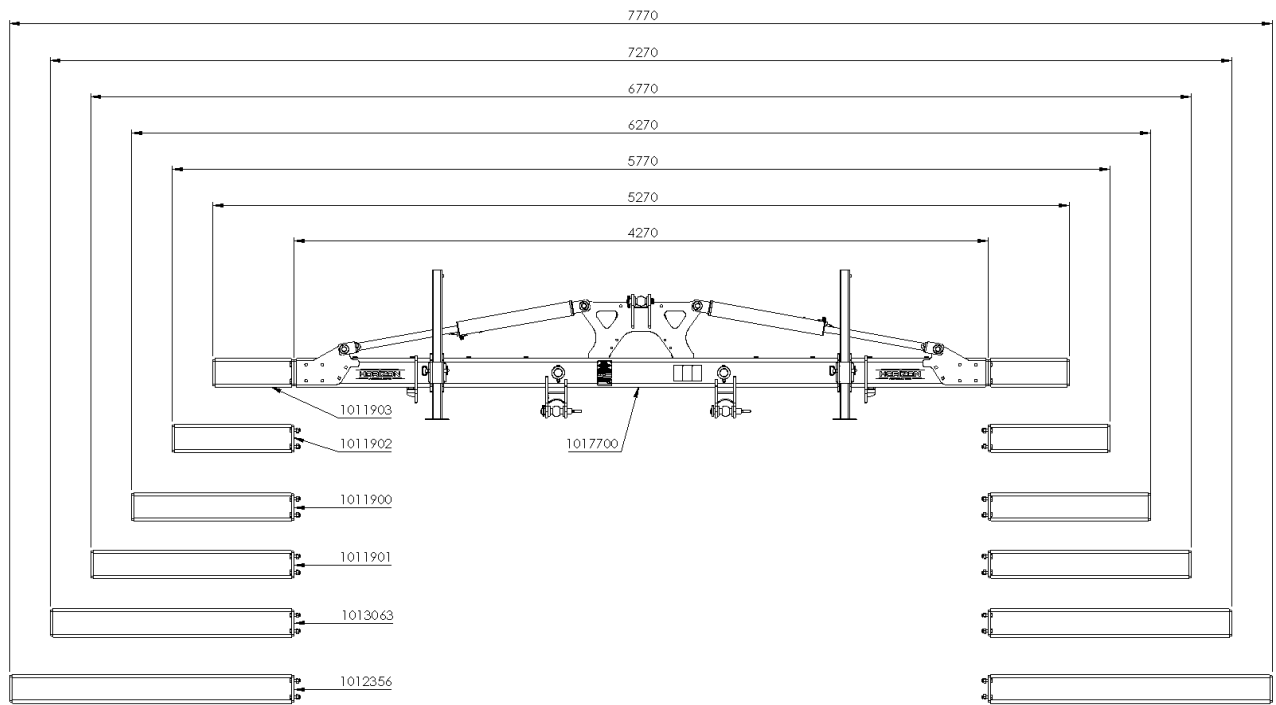

ITEM NO.	PART NUMBER	DESCRIPTION	QTY
1	1017700	FOLDING FRAME	1
2	1011903	WING EXTESION L500mm ASSEMBLY	2
3	1011902	WING EXTESION L750mm ASSEMBLY	2
4	1011900	WING EXTESION L1000mm ASSEMBLY	2
5	1011901	WING EXTESION L1250mm ASSEMBLY	2
6	1013063	WING EXTESION L1500mm ASSEMBLY	2
7	1012356	WING EXTESION L1750mm ASSEMBLY	2