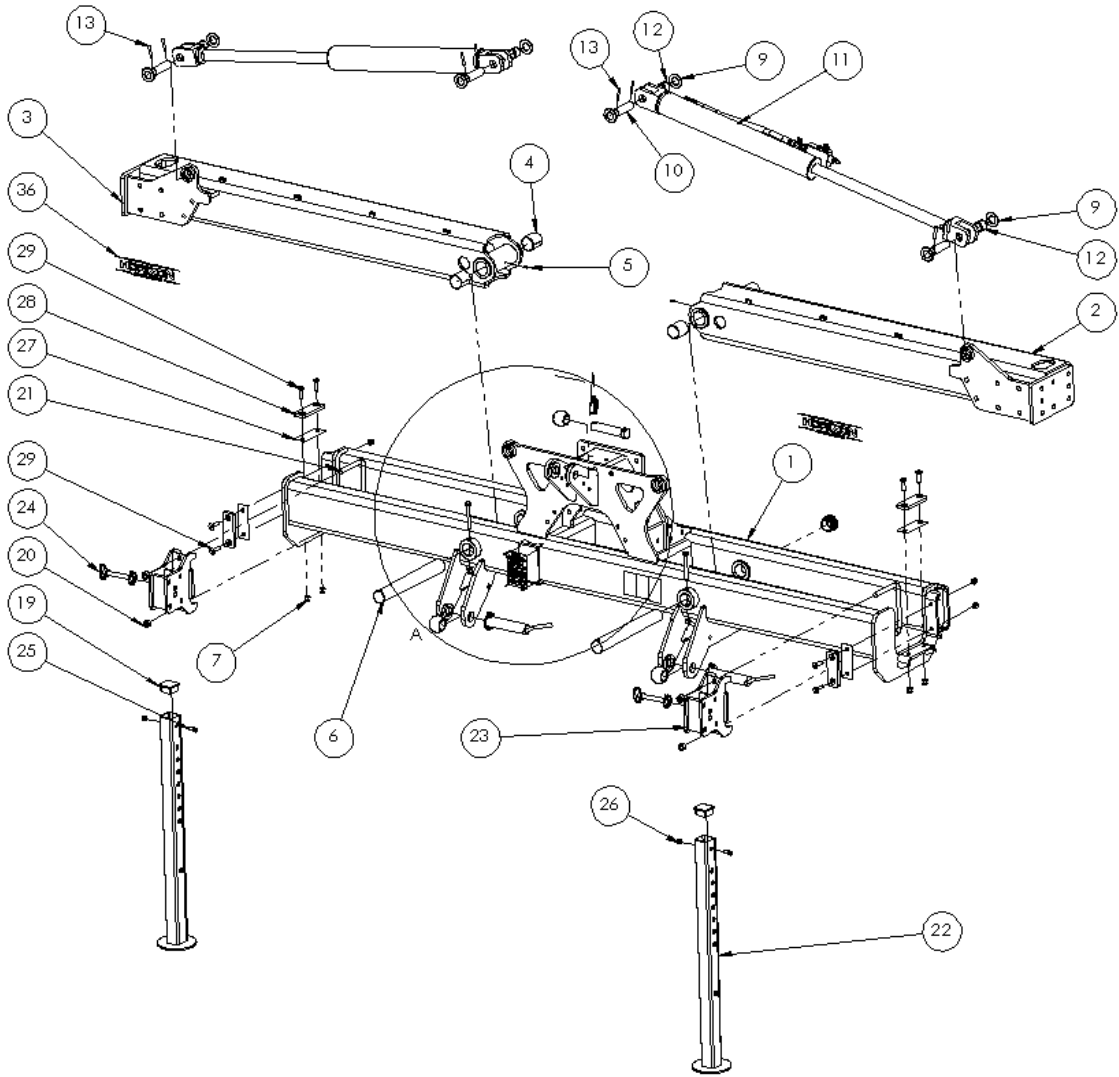

SPX

STRIP-TILL CULTIVATOR SPARE PART LIST

SUMMARY

1017700	FOLDING FRAME ASSEMBLY	3
1018180	WING EXTENSIONS	5
1010243	HYDRAULIC CYLINDER ASSEMBLY Ø40/80 S600	6
1014374	RIGID FRAME	7
1013060	RIGID WING EXTENSIONS	8
1015257	DISTRIBUTION SUPPORT ASSEMBLY	9
1015000	DISTRIBUTION HEAD ASSEMBLY	10
1012412	HOSE GUIDE ASSEMBLY	11
1018181- 1018184	U-BOLTS	12
1018240/ 1018245	DOWN FORCE CONTROL OPTIONS	13
1016300	ELEMENT ASSEMBLY SPX	14
1018250/ 1018255	OVERLOAD OPTIONS	21
1018295	PACKING ARM KIT	22
1018110/ 1018115/ 1017900	PACKING WHEELS	23
1016350	ROW CLEANER ASSEMBLY	24
1015952	SHANK AND POINT	26
1012492	VIBROTINE KIT	27
1018130	SINGLE DISC SEEDING KIT	28
1018120	DUAL DISC SEEDING KIT	30
1018125/ 1018155	PACKING WHEEL OPTIONS FOR DISC SEEDER	32
1017733/ 1014617	CLOSING WHEELS	33
	WARNING STICKERS	34

ITEM NO.	PART NUMBER	DESCRIPTION	QTY
1	1010073	HYDRAULIC CYLINDER Ø40/80 S600	1
2	1010558	OVERCENTER VALVE SINGLE ACTING 3/8" BSP	1
3	1010829	END PLUG ¼" BSP ZN	1
4	1012035	ADAPTOR M/M 3/8" BSP	1
5	1012018	3/8" DOWTY SEAL	1
6	1010935	ELBOW ADJUSTABLE M 3/8 BSP – M 3/8 BSP	1
7	1010937	HYDRAULIC HOSE 3/8 BSP F-3/8 BSP F L515	1
8	1010938	ADAPTOR M/M 1/4"/3/8" BSP	1
9	1010939	1/4" DOWTY SEAL	1
10	1012037	T M/M/F 3/8" BSP	1

ITEM NO.	PART NUMBER	DESCRIPTION	QTY
1	1014546	DISTRIBTUION HEAD TUBE Ø100 STRAIGHT	1
2	1010465	CLAMP Ø130mm	1
3	1010459	SEAL PVC	1
4	1010933	DISTRIBUTION HEAD 6xØ32	1
5	1010406	DISTRIBUTION HEAD 8xØ32	1
6	1010460	DISTRIBUTION HEAD 10xØ32	1
7	1010461	DISTRIBUTION HEAD 12xØ32	1
8	1010462	DISTRIBUTION HEAD 16xØ32	1
9	1010463	DISTRIBUTION HEAD 18xØ32	1
10	1010464	DISTRIBUTION HEAD 20xØ32	1