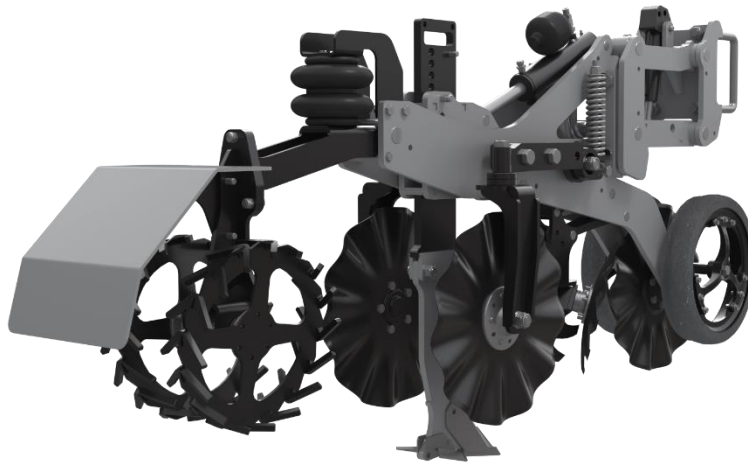

SPX

STRIP-TILL CULTIVATOR SPARE PART LIST

SUMMARY

1017700	FOLDING FRAME ASSEMBLY	3
1018180	WING EXTENSIONS	5
1010243	HYDRAULIC CYLINDER ASSEMBLY Ø40/80 S600	6
1014374	RIGID FRAME	7
1013060	RIGID WING EXTENSIONS	8
1015257	DISTRIBUTION SUPPORT ASSEMBLY	9
1015000	DISTRIBUTION HEAD ASSEMBLY	10
1012412	HOSE GUIDE ASSEMBLY	11
1018181- 1018184	U-BOLTS	12
1018240/ 1018245	DOWN FORCE CONTROL OPTIONS	13
1016300	ELEMENT ASSEMBLY SPX	14
1018250/ 1018255	OVERLOAD OPTIONS	21
1018295	PACKING ARM KIT	22
1018110/ 1018115/ 1017900	PACKING WHEELS	23
1016350	ROW CLEANER ASSEMBLY	24
1015952	SHANK AND POINT	26
1012492	VIBROTINE KIT	27
1018130	SINGLE DISC SEEDING KIT	28
1018120	DUAL DISC SEEDING KIT	30
1018125/ 1018155	PACKING WHEEL OPTIONS FOR DISC SEEDER	32
1017733/ 1014617	CLOSING WHEELS	33
	WARNING STICKERS	34

For a replacement Seal Kit for the hydraulic cylinder 1010243 (1010073) please order 1017966.

ITEM NO.	PART NUMBER	DESCRIPTION	QTY
1	1017700	FOLDING FRAME	1
2	1011903	WING EXTESION L500mm ASSEMBLY	2
3	1011902	WING EXTESION L750mm ASSEMBLY	2
4	1011900	WING EXTESION L1000mm ASSEMBLY	2
5	1011901	WING EXTESION L1250mm ASSEMBLY	2
6	1013063	WING EXTESION L1500mm ASSEMBLY	2
7	1012356	WING EXTESION L1750mm ASSEMBLY	2

ITEM NO.	PART NUMBER	DESCRIPTION	QTY
1	1010073	HYDRAULIC CYLINDER Ø40/80 S600	1
2	1010558	OVERCENTER VALVE SINGLE ACTING 3/8" BSP	1
3	1010829	END PLUG ¼" BSP ZN	1
4	1012035	ADAPTOR M/M 3/8" BSP	1
5	1012018	3/8" DOWTY SEAL	1
6	1010935	ELBOW ADJUSTABLE M 3/8 BSP – M 3/8 BSP	1
7	1010937	HYDRAULIC HOSE 3/8 BSP F-3/8 BSP F L515	1
8	1010938	ADAPTOR M/M 1/4"/3/8" BSP	1
9	1010939	1/4" DOWTY SEAL	1
10	1012037	T M/M/F 3/8" BSP	1