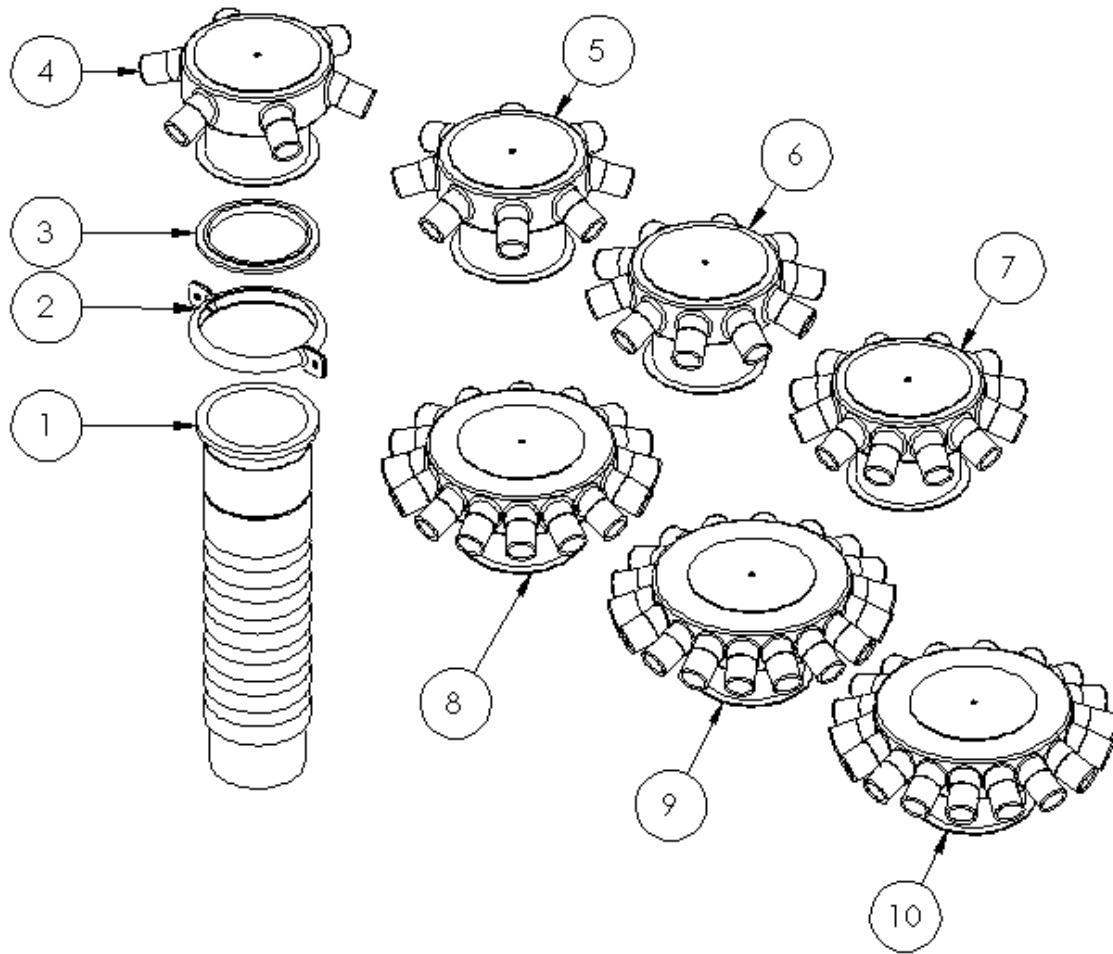

ITEM NO.	PART NUMBER	DESCRIPTION	QTY
1	1010073	HYDRAULIC CYLINDER Ø40/80 S600	1
2	1010558	OVERCENTER VALVE SINGLE ACTING 3/8" BSP	1
3	1010829	END PLUG ¼" BSP ZN	1
4	1012035	ADAPTOR M/M 3/8" BSP	1
5	1012018	3/8" DOWTY SEAL	1
6	1010935	ELBOW ADJUSTABLE M 3/8 BSP – M 3/8 BSP	1
7	1010937	HYDRAULIC HOSE 3/8 BSP F-3/8 BSP F L515	1
8	1010938	ADAPTOR M/M 1/4"/3/8" BSP	1
9	1010939	1/4" DOWTY SEAL	1
10	1012037	T M/M/F 3/8" BSP	1

For a replacement Seal Kit for the hydraulic cylinder 1010073 please order 1017966.

ITEM NO.	PART NUMBER	DESCRIPTION	QTY
1	1010523	RIGID FRAME 3m	1
2	1014393	LOWER LINK BALL CAT.3	2
3	1012405	TOP LINK BALL CAT.3	1
4	1012406	PIN WITH HANDLE 37x175mm	2
5	1012407	PIN 32x125mm CAT.3	1
6	1010519	LYNCHPIN \varnothing 12x55	1
7	1012257	OPERATORS MANUAL WARNING STICKER	1
8	1012260	HYDRAULIC LEAK WARNING STICKER	1
9	1010252	STAND MOUNT	2
10	1010255	STAND	2
11	1010494	U-BOLT 180x180 M16	2
12	1011233	HEX LOCK NUT M16 ZN	4
13	1010236	PLUG FOR TUBE 60x60mm PLASTIC	2
14	1010260	PIN \varnothing 16x112mm	2
15	1011653	CAP SCREW M10x20 8.8 ZN	2
16	1011227	HEX LOCK NUT M10 ZN	2

ITEM NO.	PART NUMBER	DESCRIPTION	QTY
1	1014620	DISTRIBUTION SUPPORT	1
2	1010054	U-BOLT Ø114 M12	2
3	1011229	HEX LOCK NUT M12 ZN	6
4	1010236	PLUG FOR TUBE 60x60mm PLASTIC	1
5	1011076	HEX BOLT M12x40 8.8 ZN	2
6	1011437	WASHER M12 ZN	6

ITEM NO.	PART NUMBER	DESCRIPTION	QTY
1	1014546	DISTRIBTUION HEAD TUBE Ø100 STRAIGHT	1
2	1010465	CLAMP Ø130mm	1
3	1010459	SEAL PVC	1
4	1010933	DISTRIBUTION HEAD 6xØ32	1
5	1010406	DISTRIBUTION HEAD 8xØ32	1
6	1010460	DISTRIBUTION HEAD 10xØ32	1
7	1010461	DISTRIBUTION HEAD 12xØ32	1
8	1010462	DISTRIBUTION HEAD 16xØ32	1
9	1010463	DISTRIBUTION HEAD 18xØ32	1
10	1010464	DISTRIBUTION HEAD 20xØ32	1