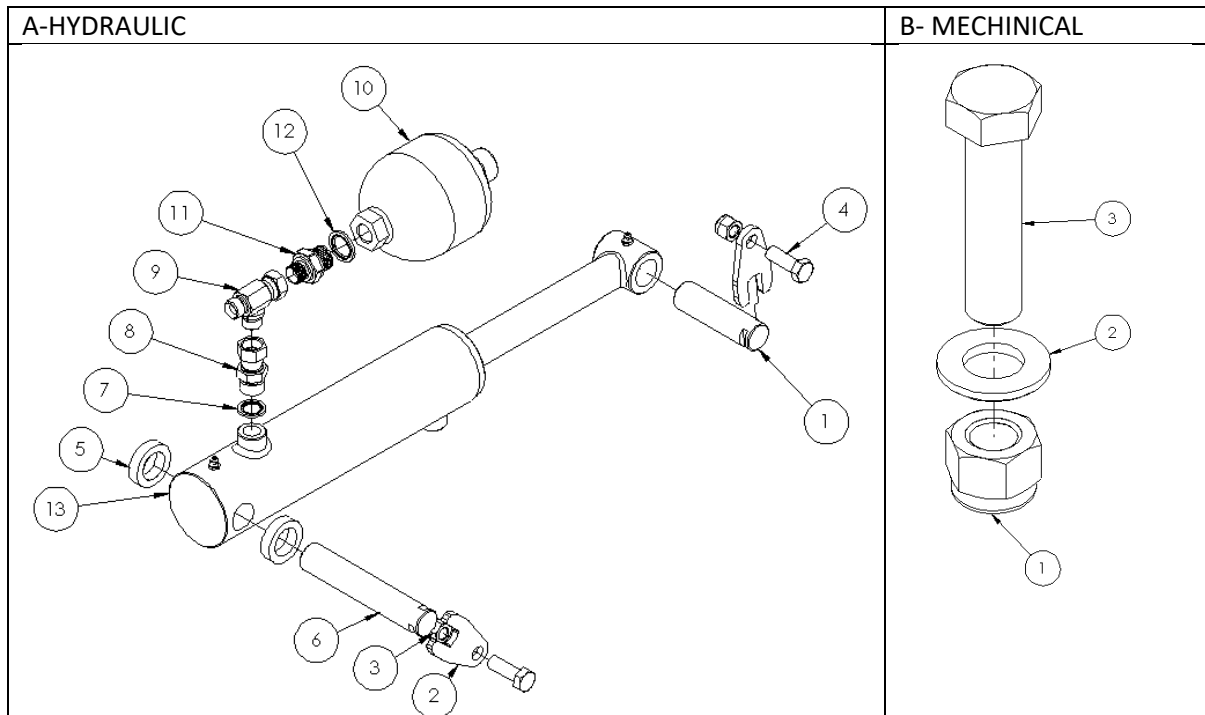

A-HYDRAULIC

ITEM NO.	PART NUMBER	DESCRIPTION	QTY
1	1016315	PIN Ø25x90mm	1
2	1014421	LOCKING PLATE Ø25mm	2
3	1011229	HEX LOCK NUT M12 ZN	2
4	1011541	HEX BOLT M12x35 8.8 ZN	2
5	1016067	SPACER Ø26/40-10	2
6	1016314	PIN Ø25x141mm	1
7	1012018	3/8" DOWTY SEAL	1
8	1015127	ADAPTOR M/F 1/2" BSP/ 3/8" BSP	1
9	1012037	3/8" M-F-M T	1
10	1016002	ACCUMULATOR 0.35L 30BAR	1
11	1012034	G UF X G UF	1
12	1012019	1/2" DOWTY SEAL	1
13	1014395	HYDRAULIC CYLINDER Ø60/30 S150	1

For a replacement Seal Kit for the hydraulic cylinder 1014395 please order 1017969.

B- MECHANICAL

ITEM NO.	PART NUMBER	DESCRIPTION	QTY
1	1011229	HEX LOCK NUT M12 ZN	1
2	1011437	WASHER M12 ZN	1
3	1011078	HEX BOLT M12x50 8.8 ZN	1