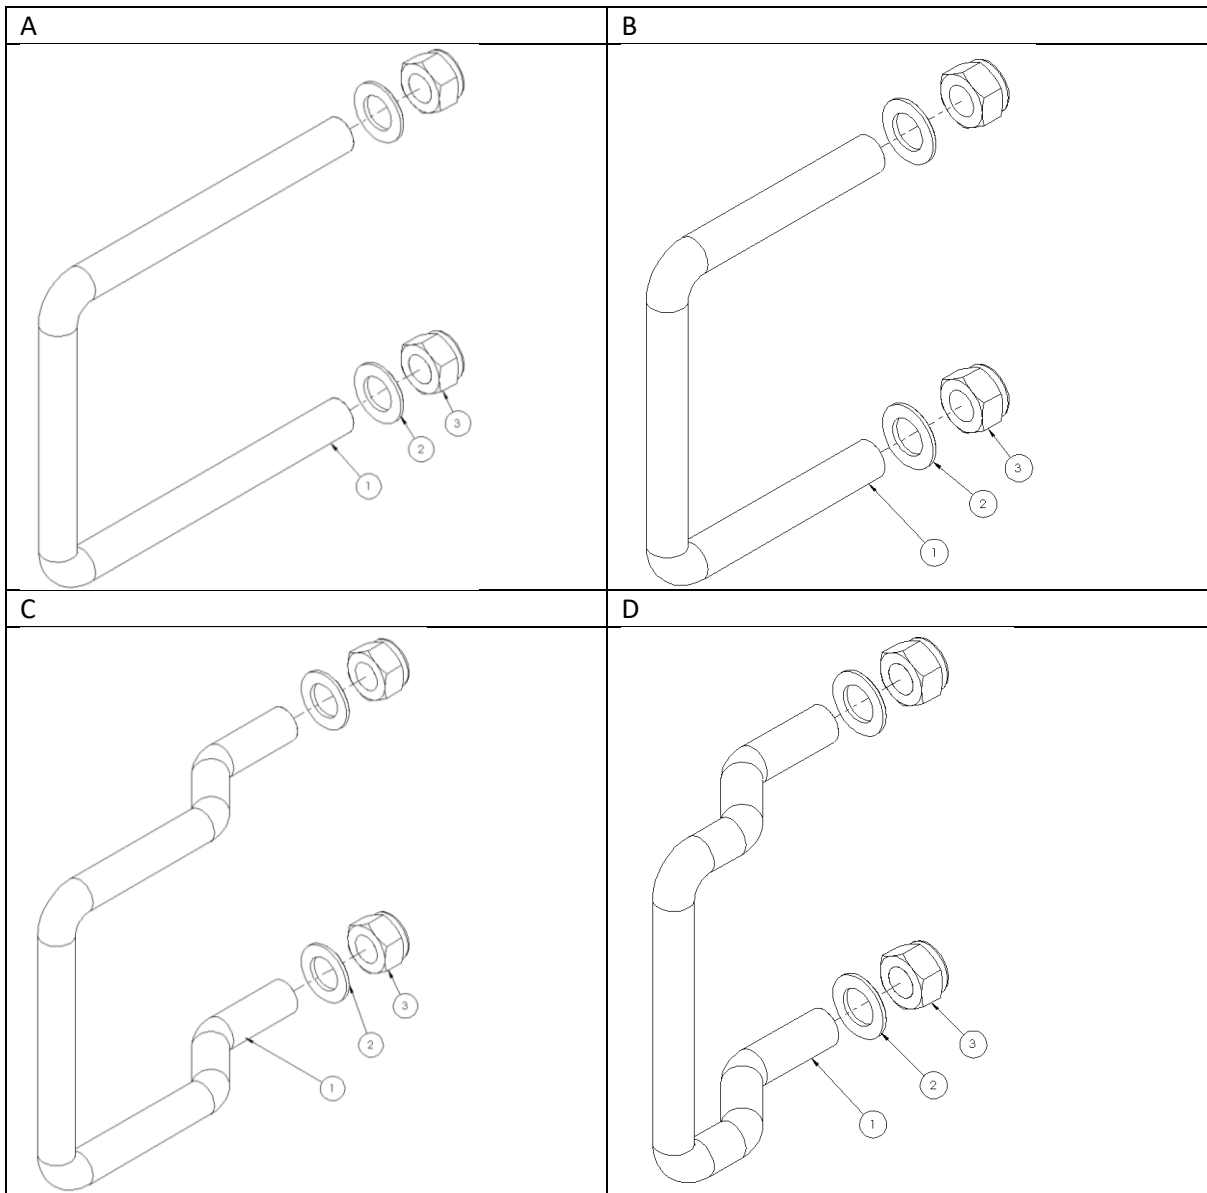

ITEM NO.	PART NUMBER	DESCRIPTION	QTY
A	1018181	U-BOLT KIT 180x180 M22	1
B	1018182	U-BOLT KIT 180x100 M22	1
C	1018183	U-BOLT KIT 180x180 M22 WITH OFFSET	1
D	1018184	U-BOLT KIT 180x100 M22 WITH OFFSET	1

EACH KIT CONTAINS

ITEM NO.	DESCRIPTION	QTY
1	U-BOLT – AS DESCRIBED ABOVE	1
2	WASHER M22 ZN	2
3	HEX LOCK NUT M22 ZN	2