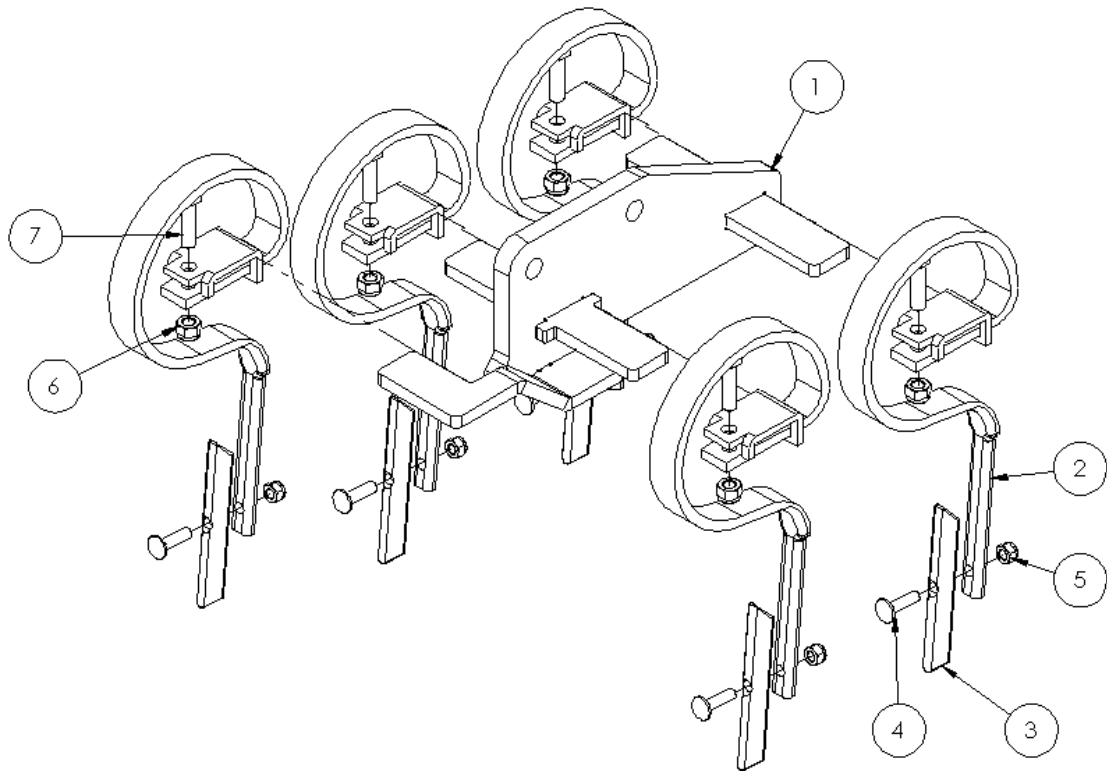

ITEM NO.	PART NUMBER	DESCRIPTION	QTY
1	1016290	ROW CLEANER MOUNTING BRACKET RH	1
2	1010023	TRASH WHEEL Ø343 6 X M8 LH	1
3	1010024	TRASH WHEEL Ø343 6 X M8 RH	1
4	1011439	WASHER M16	2
5	1011233	HEX LOCK NUT M16 ZN	2
6	1017790	PNEUMATIC CYLINDER	1
7	1016310	PARALLEL ARM	1
8	1016320	PARALLEL ARM	1
9	1016314	PIN Ø25x141mm	2
10	1016315	PIN Ø25x90mm	2
11	1014421	LOCKING PLATE Ø25mm	4
12	1011541	HEX BOLT M12x35 8.8 ZN	4
13	1011542	HEX BOLT M8x25 8.8 ZN	12
14	1011229	HEX LOCK NUT M12 ZN	4
15	1016501	CYLINDRICAL BUSHING Ø25/28-25mm	8
16	1010018	HUB 20mm 6 x M8 Ø80mm	2
17	1017294	HEX LOCK NUT UNC 7/16"	1
18	1017295	HEX LOCK NUT UNC 3/8"	1
19	1018586	HEX BOLT UNC 7/16"x2 1/4"	1
20	1017322	HEX BOLT UNC 3/8"x1 1/2"	1
21	1015521	PUSH IN ELBOW Ø6mm / 1/4" BSPM	2
22	1014120	PIN Ø16x162mm	1
23	1011194	HEX LOCK NUT M8 ZN	12

POINT FABRICATED
KIT - 1017855

POINT HIGH DISTURBANCE
CARBIDE KIT - 1015970

POINT LOW DISTURBANCE
CARBIDE KIT - 1015975

SHANK 15mm - 1017745

DRY FERTILISER INJECTOR
KIT - 1015965

WING 35mm KIT - 1015950

WING 130mm KIT - 1015930

WING 160mm KIT - 1015940

ITEM NO.	PART NUMBER	DESCRIPTION	QTY
1	1017745	SHANK 15mm	1
2	1017855	POINT FABRICATED KIT	1
3	1015970	POINT HIGH DISTURBANCE CARBIDE KIT	1
4	1015975	POINT LOW DISTURBANCE CARBIDE KIT	1
5	1015950	WING 35mm KIT	1
6	1015930	WING 130mm KIT	1
7	1015940	WING 160mm KIT	1
8	1015965	DRY FERTILISER INJECTOR KIT	1