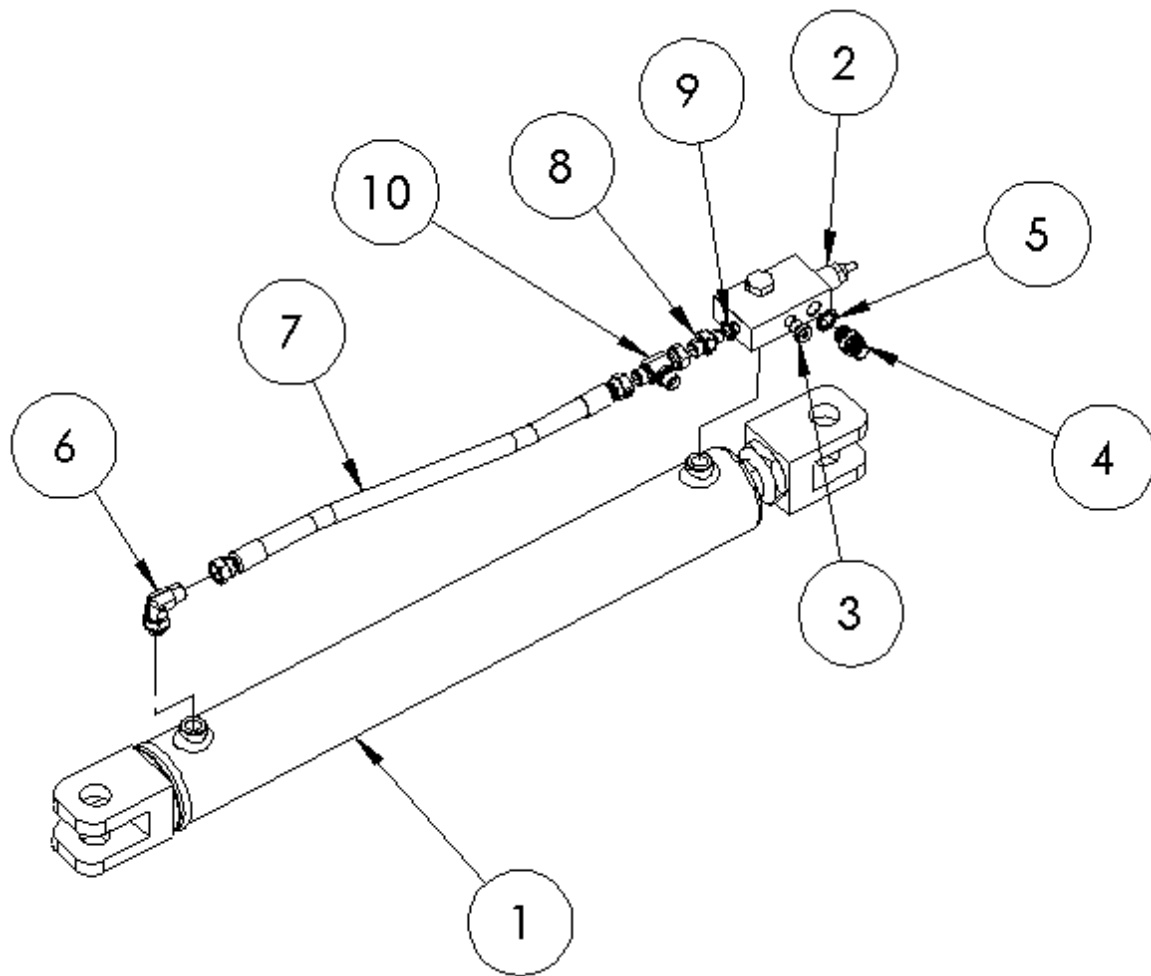

SPX

STRIP-TILL CULTIVATOR SPARE PART LIST

SUMMARY

1017700	FOLDING FRAME ASSEMBLY	3
1018180	WING EXTENSIONS	5
1010243	HYDRAULIC CYLINDER ASSEMBLY Ø40/80 S600	6
1014374	RIGID FRAME	7
1013060	RIGID WING EXTENSIONS	8
1015257	DISTRIBUTION SUPPORT ASSEMBLY	9
1015000	DISTRIBUTION HEAD ASSEMBLY	10
1012412	HOSE GUIDE ASSEMBLY	11
1018181- 1018184	U-BOLTS	12
1018240/ 1018245	DOWN FORCE CONTROL OPTIONS	13
1016300	ELEMENT ASSEMBLY SPX	14
1018250/ 1018255	OVERLOAD OPTIONS	21
1018295	PACKING ARM KIT	22
1018110/ 1018115/ 1017900	PACKING WHEELS	23
1016350	ROW CLEANER ASSEMBLY	24
1015952	SHANK AND POINT	26
1012492	VIBROTINE KIT	27
1018130	SINGLE DISC SEEDING KIT	28
1018120	DUAL DISC SEEDING KIT	30
1018125/ 1018155	PACKING WHEEL OPTIONS FOR DISC SEEDER	32
1017733/ 1014617	CLOSING WHEELS	33
	WARNING STICKERS	34

ITEM NO.	PART NUMBER	DESCRIPTION	QTY
1	1010073	HYDRAULIC CYLINDER Ø40/80 S600	1
2	1010558	OVERCENTER VALVE SINGLE ACTING 3/8" BSP	1
3	1010829	END PLUG ¼" BSP ZN	1
4	1012035	ADAPTOR M/M 3/8" BSP	1
5	1012018	3/8" DOWTY SEAL	1
6	1010935	ELBOW ADJUSTABLE M 3/8 BSP – M 3/8 BSP	1
7	1010937	HYDRAULIC HOSE 3/8 BSP F-3/8 BSP F L515	1
8	1010938	ADAPTOR M/M 1/4"/3/8" BSP	1
9	1010939	1/4" DOWTY SEAL	1
10	1012037	T M/M/F 3/8" BSP	1

ITEM NO.	PART NUMBER	DESCRIPTION	QTY
1	1014546	DISTRIBTUION HEAD TUBE Ø100 STRAIGHT	1
2	1010465	CLAMP Ø130mm	1
3	1010459	SEAL PVC	1
4	1010933	DISTRIBUTION HEAD 6xØ32	1
5	1010406	DISTRIBUTION HEAD 8xØ32	1
6	1010460	DISTRIBUTION HEAD 10xØ32	1
7	1010461	DISTRIBUTION HEAD 12xØ32	1
8	1010462	DISTRIBUTION HEAD 16xØ32	1
9	1010463	DISTRIBUTION HEAD 18xØ32	1
10	1010464	DISTRIBUTION HEAD 20xØ32	1