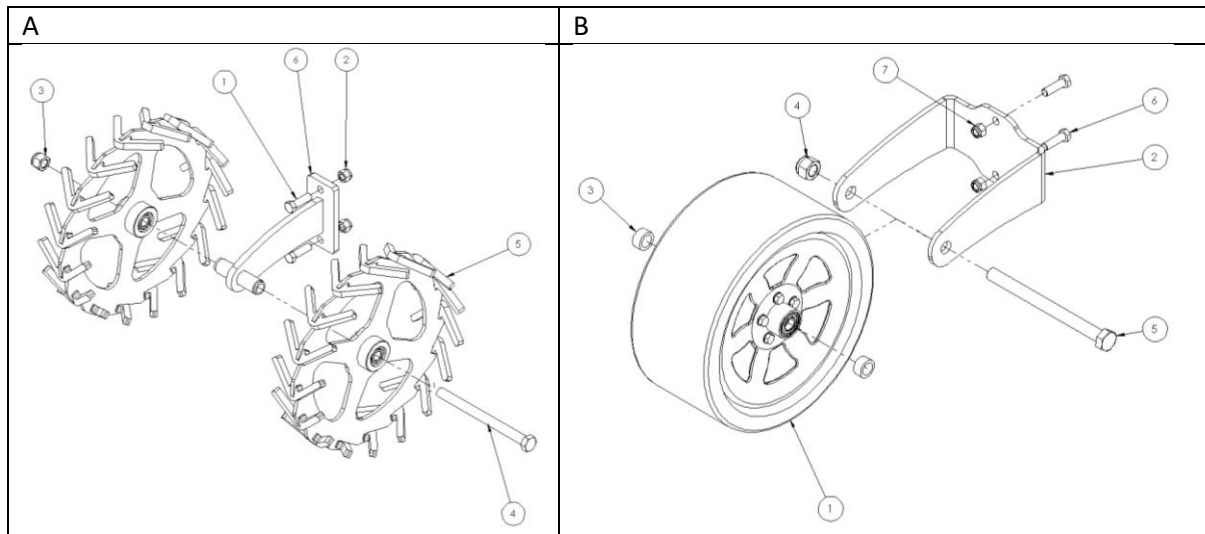

OPTION A

ITEM NO.	PART NUMBER	DESCRIPTION	QTY
1	1011076	HEX BOLT M12x40 8.8 ZN	2
2	1011229	HEX LOCK NUT M12 ZN	2
3	1011233	HEX LOCK NUT M16 ZN	1
4	1011123	HEX BOLT M16x200 8.8 ZM	1
5	1016645	FINGER WHEEL ASSEMBLY	2
6	1016650	WHEEL SUPPORT BRACKET	1

OPTION B

ITEM NO.	PART NUMBER	DESCRIPTION	QTY
1	1018085	WHEEL 370x165 ASSEMBLY	1
2	1018156	PROFILE	1
3	1018157	SPACER $\varnothing$20.5/30-15	2
4	1011235	HEX LOCK NUT M20 ZN	1
5	1011147	HEX BOLT M20x240 8.8 ZN	1
6	1011076	HEX BOLT M12x40 8.8 ZN	2
7	1011229	HEX LOCK NUT M12 ZN	2