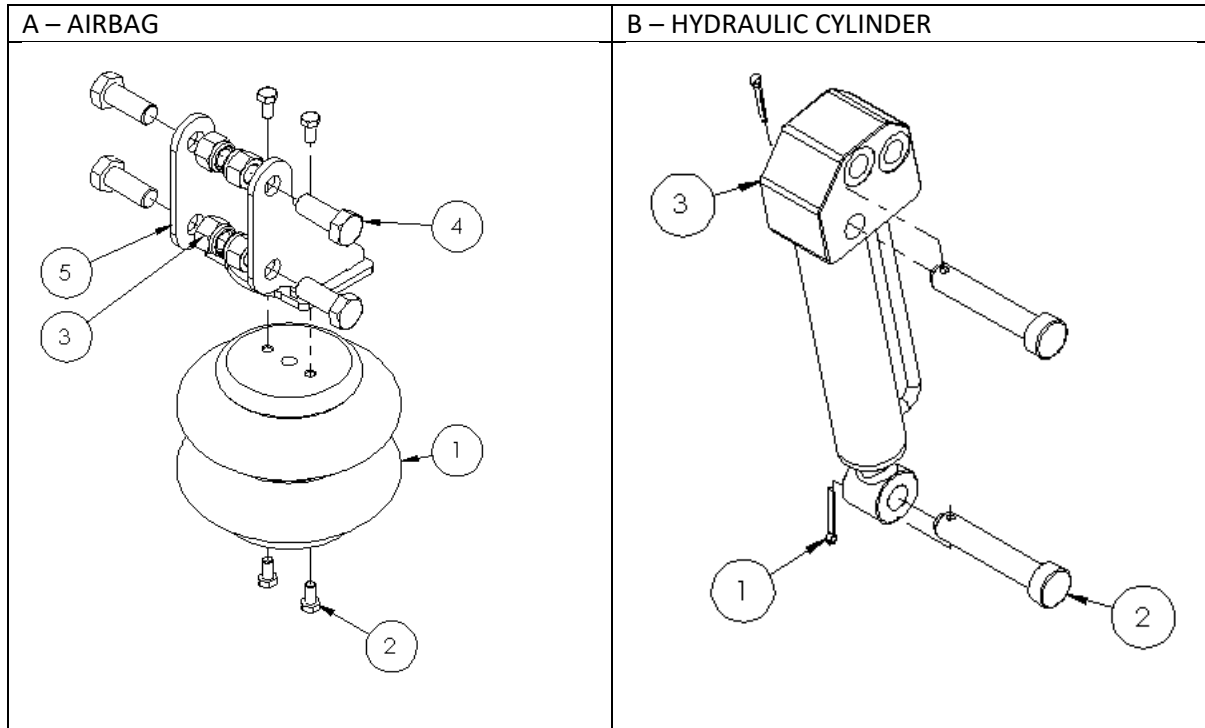

A -AIRBAG

ITEM NO.	PART NUMBER	DESCRIPTION	QTY
1	1010924	AIRBAG	1
2	1011884	HEX BOLT M8x16 8.8 ZN	4
3	1011233	HEX LOCK NUT M16 ZN	4
4	1011276	HEX BOLT M16x40 8.8 ZN	4
5	1017595	AIRBAG MOUNT	1

B- HYDRAULIC CYLINDER

ITEM NO.	PART NUMBER	DESCRIPTION	QTY
1	1010497	SPLIT PIN Ø4x28mm ZN	2
2	1010485	PIN Ø16x78mm	2
3	1010266	HYDRAULIC CYLINDER Ø32/20mm S=100mm	1

For a replacement Seal Kit for the hydraulic cylinder 1010266 please order 1017967.