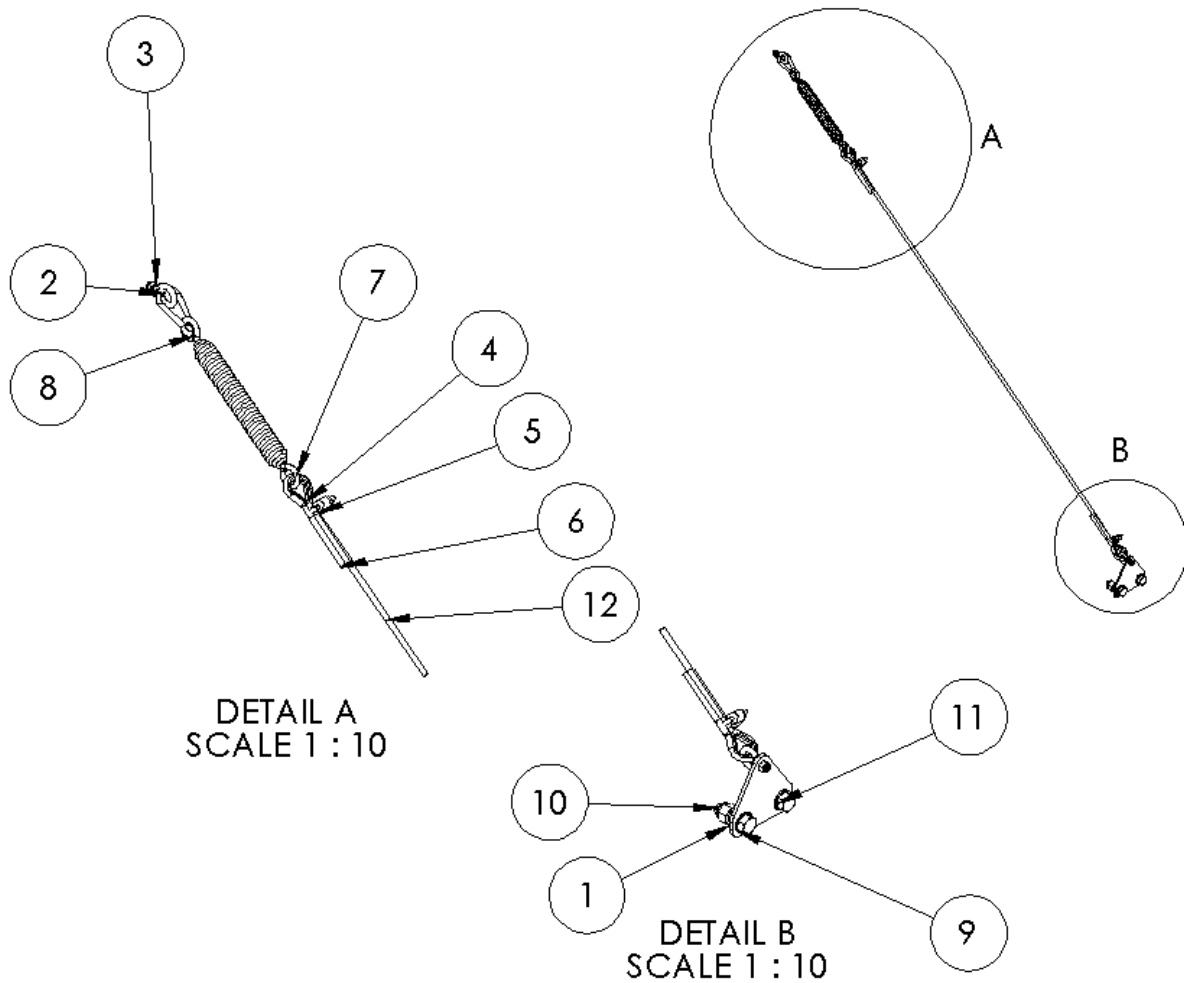

ITEM NO.	PART NUMBER	DESCRIPTION	QTY
1	1010073	HYDRAULIC CYLINDER Ø40/80 S600	1
2	1010558	OVERCENTER VALVE SINGLE ACTING 3/8" BSP	1
3	1010829	END PLUG ¼" BSP ZN	1
4	1012035	ADAPTOR M/M 3/8" BSP	1
5	1012018	3/8" DOWTY SEAL	1
6	1010935	ELBOW ADJUSTABLE M 3/8 BSP – M 3/8 BSP	1
7	1010937	HYDRAULIC HOSE 3/8 BSP F-3/8 BSP F L515	1
8	1010938	ADAPTOR M/M 1/4"/3/8" BSP	1
9	1010939	1/4" DOWTY SEAL	1
10	1012037	T M/M/F 3/8" BSP	1

For a replacement Seal Kit for the hydraulic cylinder 1010073 please order 1017966.

ITEM NO.	PART NUMBER	DESCRIPTION	QTY
1	1010523	RIGID FRAME 3m	1
2	1014393	LOWER LINK BALL CAT.3	2
3	1012405	TOP LINK BALL CAT.3	1
4	1012406	PIN WITH HANDLE 37x175mm	2
5	1012407	PIN 32x125mm CAT.3	1
6	1010519	LYNCHPIN \varnothing 12x55	1
7	1012257	OPERATORS MANUAL WARNING STICKER	1
8	1012260	HYDRAULIC LEAK WARNING STICKER	1
9	1010252	STAND MOUNT	2
10	1010255	STAND	2
11	1010494	U-BOLT 180x180 M16	2
12	1011233	HEX LOCK NUT M16 ZN	4
13	1010236	PLUG FOR TUBE 60x60mm PLASTIC	2
14	1010260	PIN \varnothing 16x112mm	2
15	1011653	CAP SCREW M10x20 8.8 ZN	2
16	1011227	HEX LOCK NUT M10 ZN	2

ITEM NO.	PART NUMBER	DESCRIPTION	QTY
1	1014546	DISTRIBTUION HEAD TUBE Ø100 STRAIGHT	1
2	1010465	CLAMP Ø130mm	1
3	1010459	SEAL PVC	1
4	1010933	DISTRIBUTION HEAD 6xØ32	1
5	1010406	DISTRIBUTION HEAD 8xØ32	1
6	1010460	DISTRIBUTION HEAD 10xØ32	1
7	1010461	DISTRIBUTION HEAD 12xØ32	1
8	1010462	DISTRIBUTION HEAD 16xØ32	1
9	1010463	DISTRIBUTION HEAD 18xØ32	1
10	1010464	DISTRIBUTION HEAD 20xØ32	1

ITEM NO.	PART NUMBER	DESCRIPTION	QTY
1	1016010	MOUNTING HEAD	1
2	1016020	PARALLEL ARM LOWER	1
3	1016030	PARALLEL ARM LOWER	1
4	1016001	PIN $\varnothing 35 \times 241 \text{mm}$	4
5	1016015	LOCKING PLATE $\varnothing 35$	5
6	1011541	HEX BOLT M12x35 8.8 ZN	5
7	1016378	CYLINDRICAL BUSHING $\varnothing 35/39-40 \text{mm}$	10
8	1011229	HEX LOCK NUT M12 ZN	9