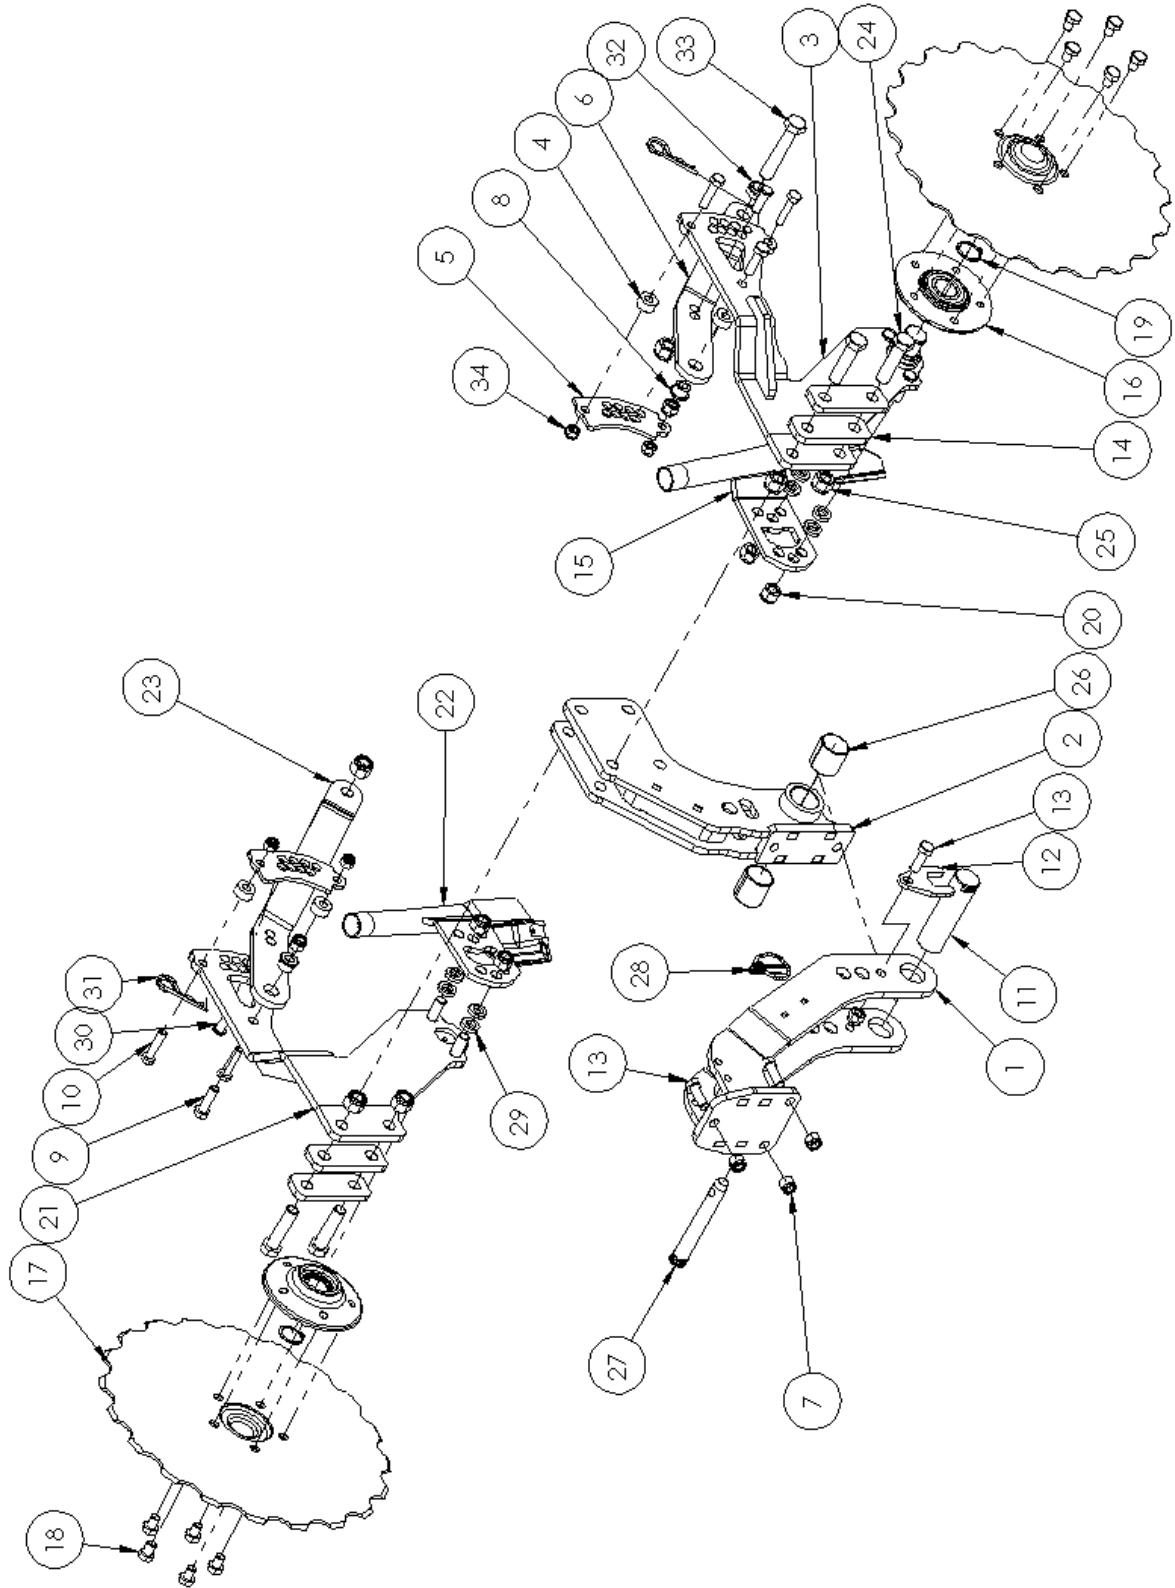

ITEM NO.	PART NUMBER	DESCRIPTION	QTY
1	1017650	SUPPORT ARM	1
2	1017655	SUPPORT	1
3	1017640	DISC SUPPORT LH	1
4	1017659	SPACER Ø11/25-12	4
5	1016361	PROFILE	2
6	1016653	PACKING WHEEL ARM LH	1
7	1011229	HEX LOCK NUT M12 ZN	6
8	1017658	PIVOT BUSHING	2
9	1011076	HEX BOLT M12x40 8.8 ZN	2
10	1011052	HEX BOLT M10x45 8.8 ZN	4
11	1017654	PIN Ø35x110mm	1
12	1016015	LOCKING PLATE Ø35	1
13	1011541	HEX BOLT M12x35 8.8 ZN	4
14	1017791	SPACER 10mm	4
15	1010194	SEED BOOT RH	1
16	1010200	HUB ASSEMBLY	2
17	1010195	DISC STRAIGHT Ø406x4.5mm 5xM12	2
18	1011540	HEX BOLT M12x16 8.8 ZN	10
19	1011550	CIRCLIP EXTERNAL Ø30 ZN	2
20	1010191	HEX LOCK NUT M14x1.5 ZN	4
21	1017645	DISC SUPPORT RH	1
22	1010193	SEED BOOT LH	1
23	1916654	PACKING WHEEL ARM RH	1
24	1011106	HEX BOLT M16x65 8.8 ZN	4
25	1011233	HEX LOCK NUT M16 ZN	6
26	1016378	CYLINDRICAL BUSHING Ø35/39-40mm	2
27	1010235	PIN Ø19x110mm	1
28	1010517	LYNCHPIN Ø11x45	1
29	1010190	WASHER Ø14/24-5 RUBBER	8
30	1018121	PIN Ø12x35	2
31	1013103	R-CLIP 3mm	2
32	1017661	SPACER 12mm	2
33	1011111	HEX BOLT M16x90 8.8 ZN	2
34	1011227	HEX LOCK NUT M10 ZN	4