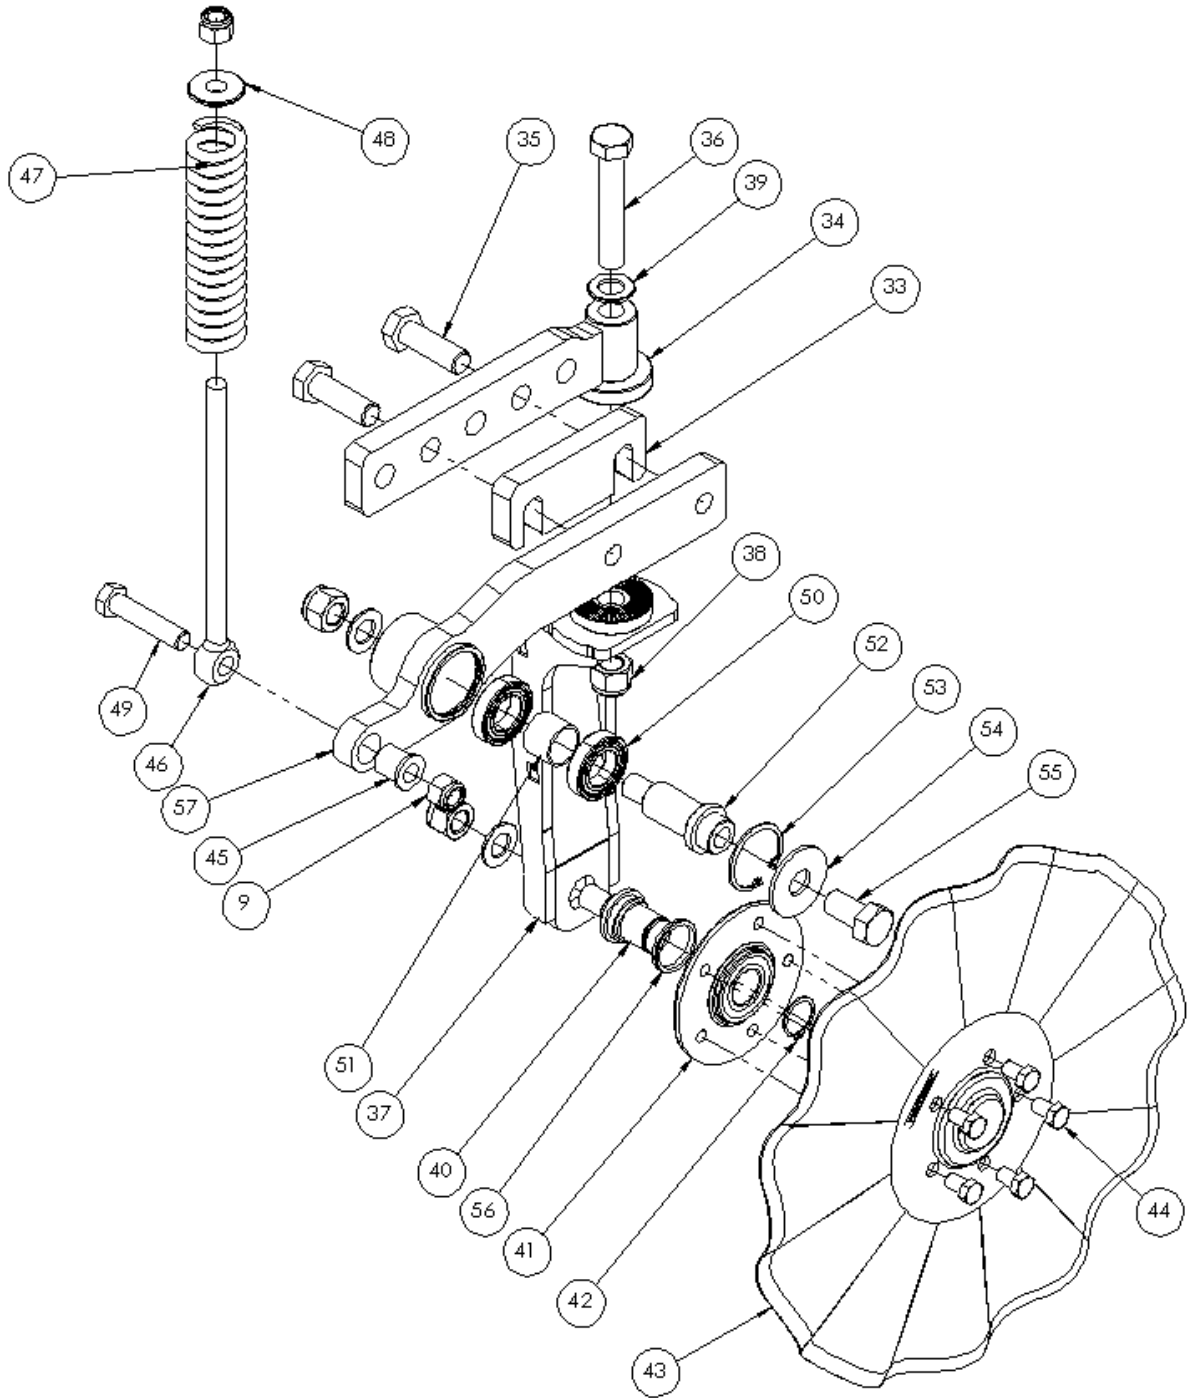

ITEM NO.	PART NUMBER	DESCRIPTION	QTY
9	1011233	HEX LOCK NUT M16 ZN	10
33	1016006	SPACER 20mm	2
34	1016230	ARM EXTENSION	2
35	1011136	HEX BOLT M20x110 8.8 ZN	2
36	1011374	HEX BOLT M20x60 8.8 ZN	4
37	1016160	DISC MOUNT	2
38	1011440	WASHER M20 ZN	6
39	1011235	HEX LOCK NUT M20 ZN	6
40	1016174	AXLE M20	2
41	1010376	SEAL Ø35/42 RUBBER	2
42	1010200	HUB ASSEMBLY	2
43	1011550	CIRCLIP EXTERNAL Ø30 ZN	2
44	1010021	DISC WAVY Ø457x4.5 5x M12	2
45	1011961	HEX BOLT M12x20 8.8 ZN	10
46	1011108	HEX BOLT M16x75 8.8 ZN	2
47	1010925	EYE BOLT M16x265mm	2
48	1016137	BUSHING	2
49	1010439	BALL BEARING 6006 2RS	4
50	1016213	SPACER 31/35-27	2
51	1016066	PIVOT	2
52	1011890	CIRCLIP INTERNAL Ø55 ZN	2
53	1011464	WASHER LARGE M20 ZN	2
54	1014428	HEX BOLT M20x40 8.8 ZN	2
55	1010026	COMPRESSION SPRING Ø48/9mm L0=195mm	2
56	1016007	SPRING END CAP	2
57	1016215	BERM BUILDER ARM RH	1