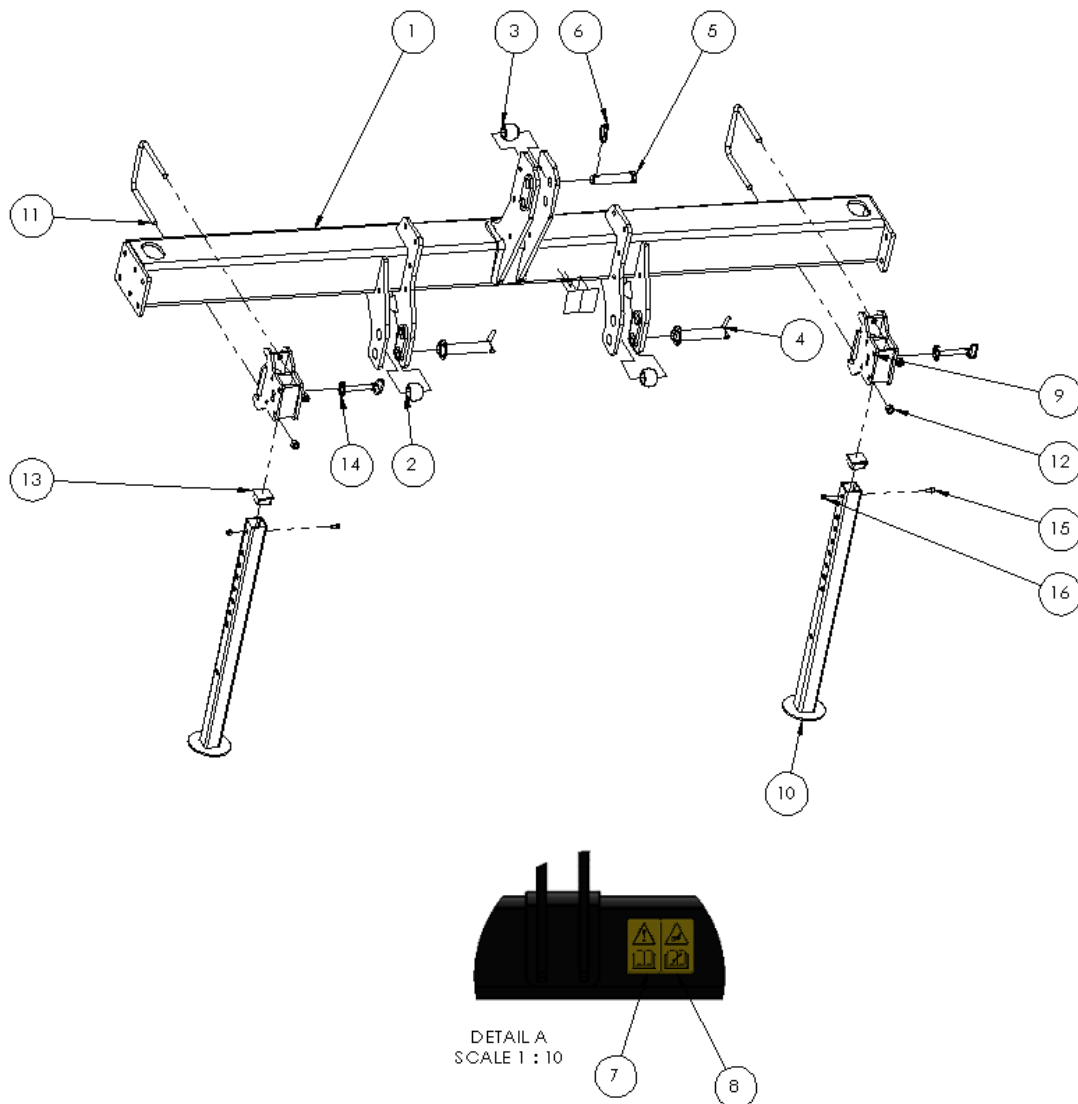

ITEM NO.	PART NUMBER	DESCRIPTION	QTY
1	1010523	RIGID FRAME 3m	1
2	1014393	LOWER LINK BALL CAT.3	2
3	1012405	TOP LINK BALL CAT.3	1
4	1012406	PIN WITH HANDLE 37x175mm	2
5	1012407	PIN 32x125mm CAT.3	1
6	1010519	LYNCHPIN $\varnothing$12x55	1
7	1012257	OPERATORS MANUAL WARNING STICKER	1
8	1012260	HYDRAULIC LEAK WARNING STICKER	1
9	1010252	STAND MOUNT	2
10	1010255	STAND	2
11	1010494	U-BOLT 180x180 M16	2
12	1011233	HEX LOCK NUT M16 ZN	4
13	1010236	PLUG FOR TUBE 60x60mm PLASTIC	2
14	1010260	PIN $\varnothing$16x112mm	2
15	1011653	CAP SCREW M10x20 8.8 ZN	2
16	1011227	HEX LOCK NUT M10 ZN	2