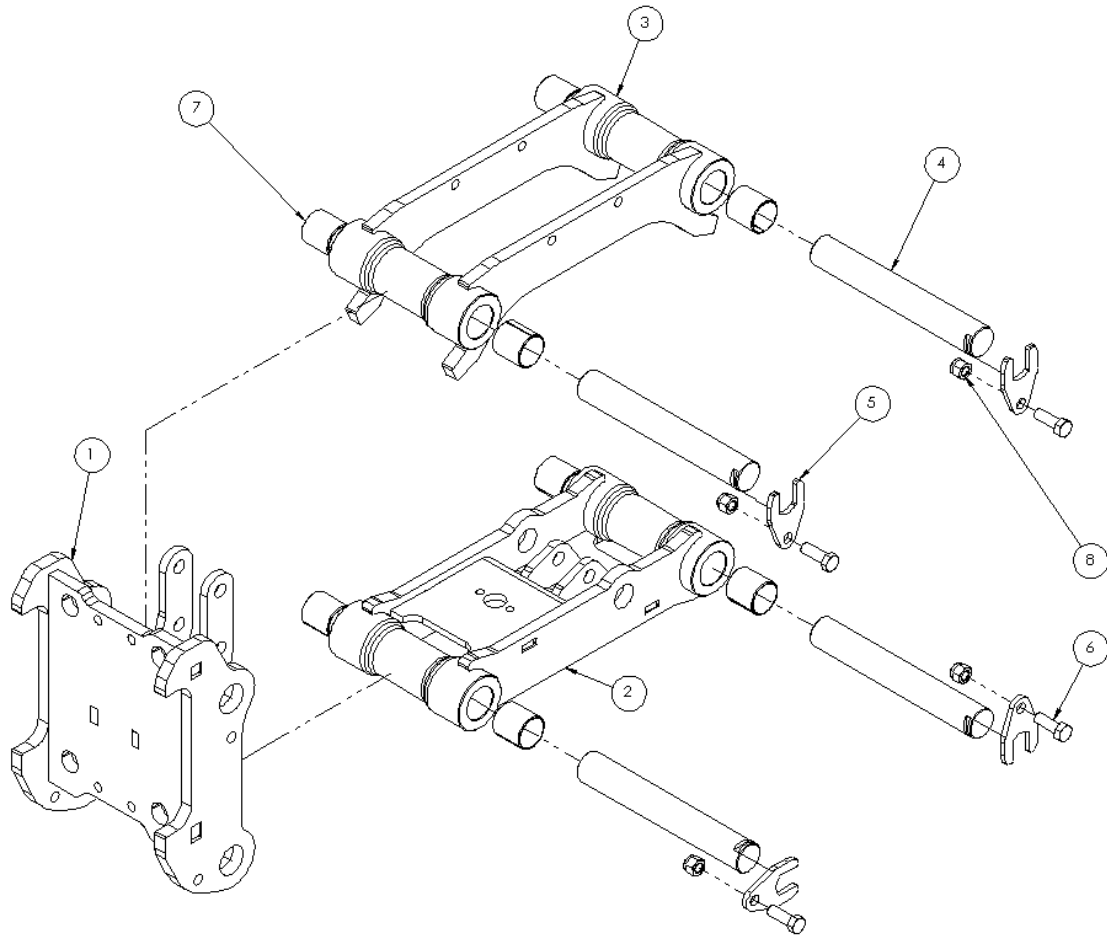

ITEM NO.	PART NUMBER	DESCRIPTION	QTY
1	1014546	DISTRIBTUION HEAD TUBE Ø100 STRAIGHT	1
2	1010465	CLAMP Ø130mm	1
3	1010459	SEAL PVC	1
4	1010933	DISTRIBUTION HEAD 6xØ32	1
5	1010406	DISTRIBUTION HEAD 8xØ32	1
6	1010460	DISTRIBUTION HEAD 10xØ32	1
7	1010461	DISTRIBUTION HEAD 12xØ32	1
8	1010462	DISTRIBUTION HEAD 16xØ32	1
9	1010463	DISTRIBUTION HEAD 18xØ32	1
10	1010464	DISTRIBUTION HEAD 20xØ32	1

EACH KIT CONTAINS

ITEM NO.	DESCRIPTION	QTY
1	U-BOLT – AS DESCRIBED ABOVE	1
2	WASHER M22 ZN	2
3	HEX LOCK NUT M22 ZN	2

A -AIRBAG

ITEM NO.	PART NUMBER	DESCRIPTION	QTY
1	1010924	AIRBAG	1
2	1011884	HEX BOLT M8x16 8.8 ZN	4
3	1011233	HEX LOCK NUT M16 ZN	4
4	1011276	HEX BOLT M16x40 8.8 ZN	4
5	1017595	AIRBAG MOUNT	1

B- HYDRAULIC CYLINDER

ITEM NO.	PART NUMBER	DESCRIPTION	QTY
1	1010497	SPLIT PIN Ø4x28mm ZN	2
2	1010485	PIN Ø16x78mm	2
3	1010266	HYDRAULIC CYLINDER Ø32/20mm S=100mm	1

For a replacement Seal Kit for the hydraulic cylinder 1010266 please order 1017967.

ITEM NO.	PART NUMBER	DESCRIPTION	QTY
1	1016010	MOUNTING HEAD	1
2	1016020	PARALLEL ARM LOWER	1
3	1016030	PARALLEL ARM LOWER	1
4	1016001	PIN $\varnothing 35 \times 241 \text{mm}$	4
5	1016015	LOCKING PLATE $\varnothing 35$	5
6	1011541	HEX BOLT M12x35 8.8 ZN	5
7	1016378	CYLINDRICAL BUSHING $\varnothing 35/39-40 \text{mm}$	10
8	1011229	HEX LOCK NUT M12 ZN	9