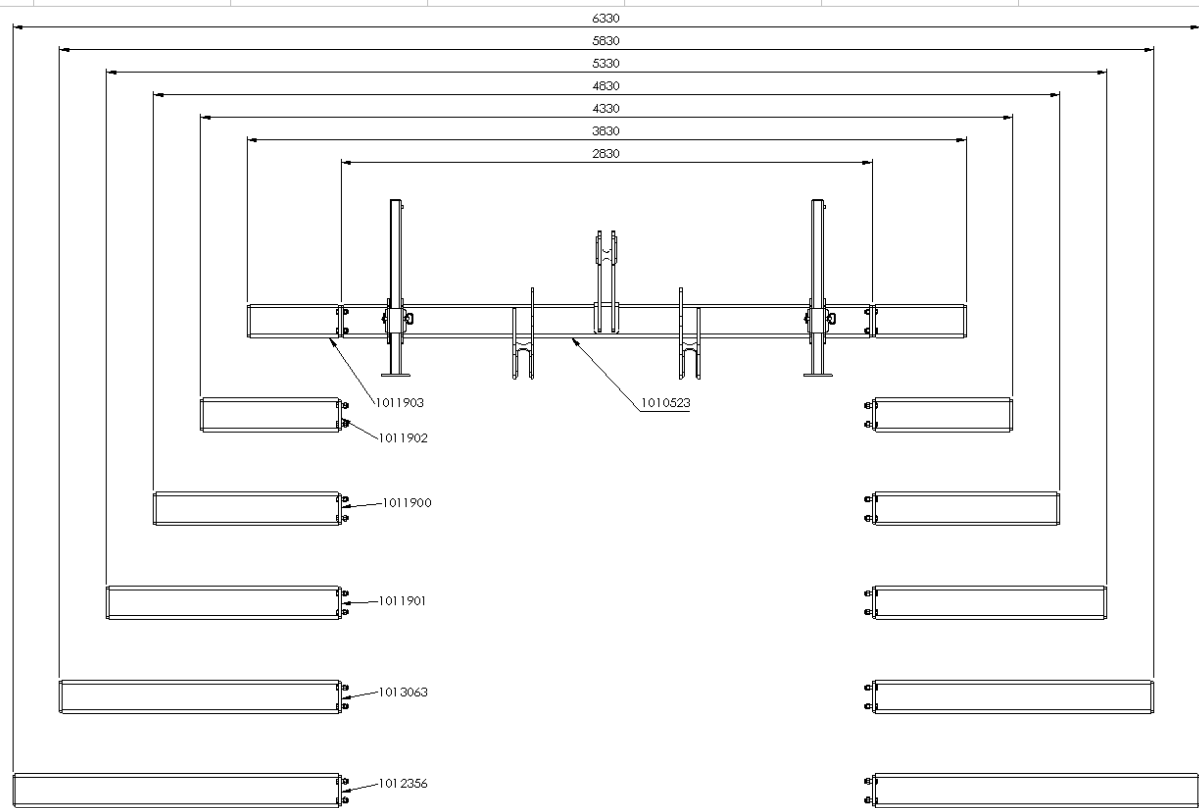

ITEM NO.	PART NUMBER	DESCRIPTION	QTY
1	1010523	RIGID FRAME 3m	1
2	1011903	WING EXTESION L500mm ASSEMBLY	2
3	1011902	WING EXTESION L750mm ASSEMBLY	2
4	1011900	WING EXTESION L1000mm ASSEMBLY	2
5	1011901	WING EXTESION L1250mm ASSEMBLY	2
6	1013063	WING EXTESION L1500mm ASSEMBLY	2
7	1012356	WING EXTESION L1750mm ASSEMBLY	2