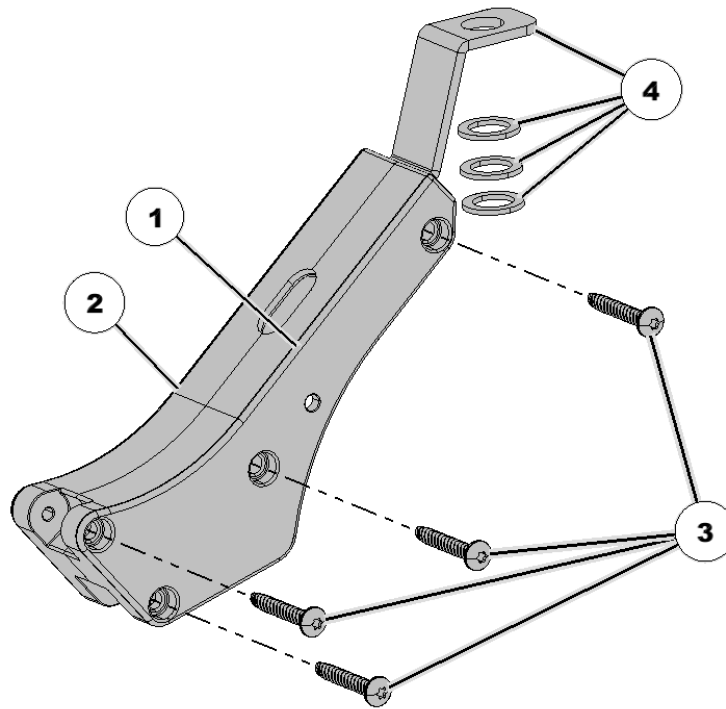

141133 FurrowJet Support Bracket - Kinze 4900

Item No.	Part Number	Part Name	QTY	Remarks
1	141013	BRACKET	1	Support - Left
2	141012	BRACKET	1	Support - Right
3		KIT	1	Screw
4	141082	KIT, HARDWARE	1	KZ 4900