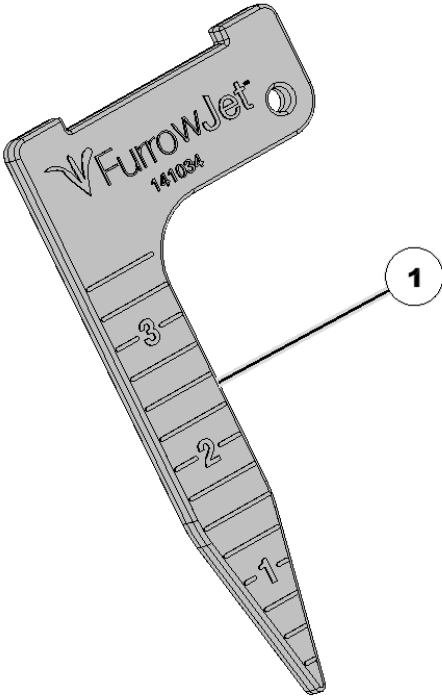

FurrowJet™

FurrowJet Parts Manual

Precision Planting®

Table of Contents

141034 Wing Adjustment Gauge	3
141037 FurrowJet Wing Kit - High Wear	6
141038 FurrowJet Wing Kit	7
141039 Keeton Mini Firmer Kit	8
141060 Manifold Assembly - Small Flow	9
141061 Manifold Assembly - Medium Flow	10
141062 Manifold Assembly - Large Flow	11
141063 Manifold Assembly - XL Flow	12
141064 Manifold Assembly - XXL Flow	13
141065 Universal FurrowJet Manifold	14
141070 FurrowJet Essentials Kit (International Only).....	15
141078 FurrowJet Essentials Kit.....	15
141079 John Deere FurrowJet Hardware Kit.....	16
141080 Kinze 3000 FurrowJet Hardware Kit	17
141081 White 9000 FurrowJet Hardware Kit.....	18
141082 Kinze 4900 FurrowJet Hardware Kit	19
141083 Harvest International FurrowJet Hardware Kit	20
141084 John Deere 7000/ Kinze 2000 FurrowJet Hardware Kit	21
141087 FurrowJet Tool Kit	22
141093 FurrowJet Wing Lock Up Tool.....	23
141099 FurrowJet Retention Pin Kit.....	24
141100 FurrowJet Body Assembly	25
141130 FurrowJet Support Bracket - JD (ME2, ME Plus, XP,ME5).....	26
141131 FurrowJet Support Bracket - Kinze 3000	27
141133 FurrowJet Support Bracket - Kinze 4900	28
141134 FurrowJet Support Bracket - Harvest International.....	29
141135 FurrowJet Support Bracket - JD (7000 -ME)/Kinze 2000	30
141137 FurrowJet Support Bracket (White 9000)	31
141186 Universal Manifold only - no nozzles	32
141214 Case IH 21xx FurrowJet Bracket	33
724455 Orifice Body Splitter - 1/4" Inlet, 3 1/4" Outlets.....	34
724456 Orifice Body Splitter - 3/8" Inlet, 3 1/4" Outlets.....	35
724457 Orifice Body Splitter - 2 1/4" Inlets, 3 1/4" Outlets	36

141034 Wing Adjustment Gauge

Item No.	Part Number	Part Name	QTY	Remarks
1	141034	GAUGE	1	Clearance/Wear Gauge

141037 FurrowJet Wing Kit - High Wear

Item No.	Part Number	Part Name	QTY	Remarks
1	141115	KIT	2	Wing - Screw
2		WING	1	Carbide High Wear