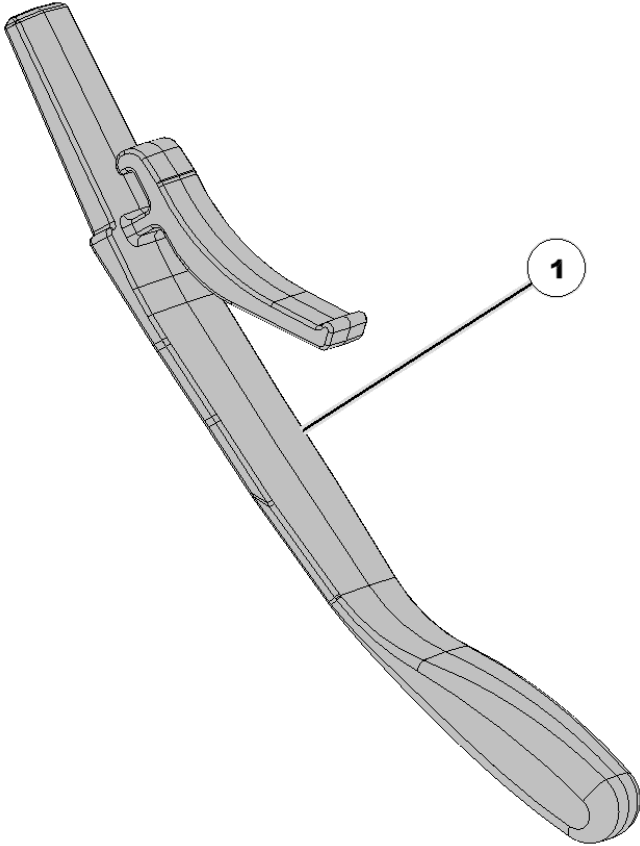

141034 Wing Adjustment Gauge

Item No.	Part Number	Part Name	QTY	Remarks
1	141034	GAUGE	1	Clearance/Wear Gauge

141037 FurrowJet Wing Kit - High Wear

Item No.	Part Number	Part Name	QTY	Remarks
1	141115	KIT	2	Wing - Screw
2		WING	1	Carbide High Wear

141038 FurrowJet Wing Kit

Item No.	Part Number	Part Name	QTY	Remarks
1		WING	1	FurrowJet - Standard
2	200013	SCREW	2	#6-19 x .375", Plastite, SS (not shown)

141039 Keeton Mini Firmer Kit

Item No.	Part Number	Part Name	QTY	Remarks
1		MINIFIRMER	2	FurrowJet

141060 Manifold Assembly - Small Flow

Item No.	Part Number	Part Name	QTY	Remarks
1	141040	NOZZLE	2	Wing - Small Flow (up to .237 GPM)
2	141050	NOZZLE	1	Center - Small Flow (up to .237 GPM)
3		PTC FITTING	2	PTC 1/4" Stem