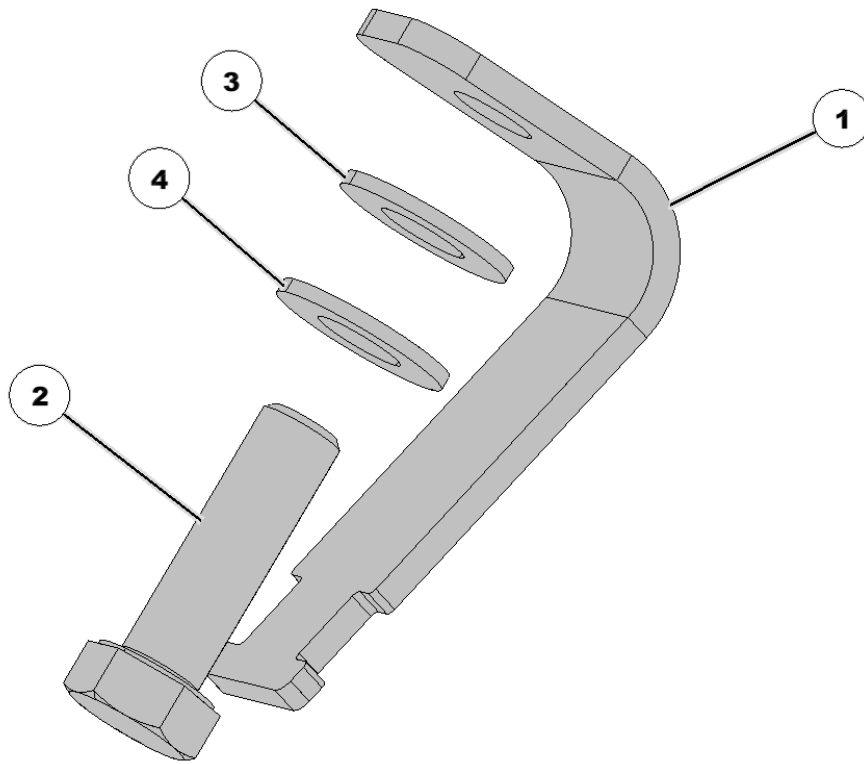

141080 Kinze 3000 FurrowJet Hardware Kit

Item No.	Part Number	Part Name	QTY	Remarks
1		TAB	1	Support Bracket
2	13107	Bolt	1	3/8-16 x 1.25 Grd 5 Bolt Zn
3	33082	Washer	1	3/8 SAE Flat Zn
4	33622	Washer	1	3/8 Lock