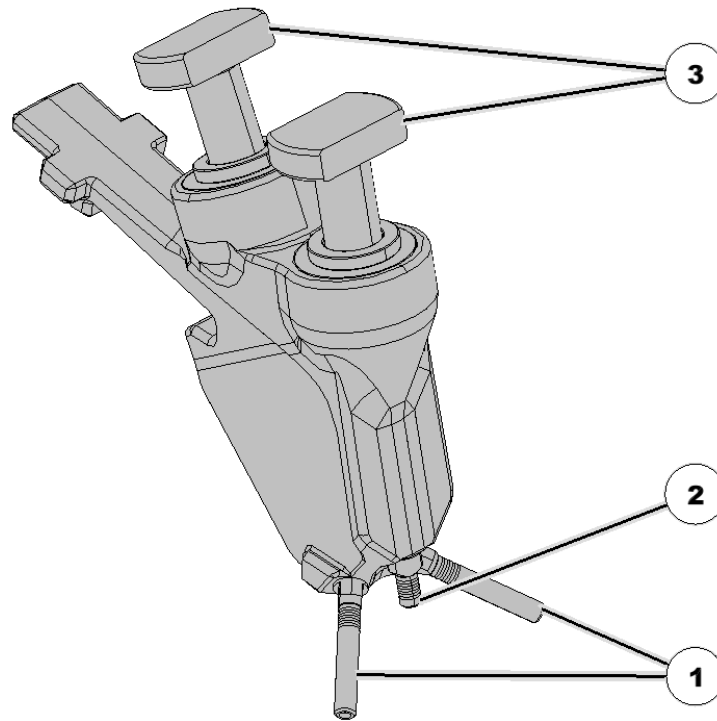

141063 Manifold Assembly - XL Flow

Item No.	Part Number	Part Name	QTY	Remarks
1	141043	NOZZLE	2	Wing - XLarge Flow (.602-.855 GPM)
2	141053	NOZZLE	1	Center - XLarge Flow (.602-.855 GPM)
3		PTC FITTING	2	PTC 1/4" Stem