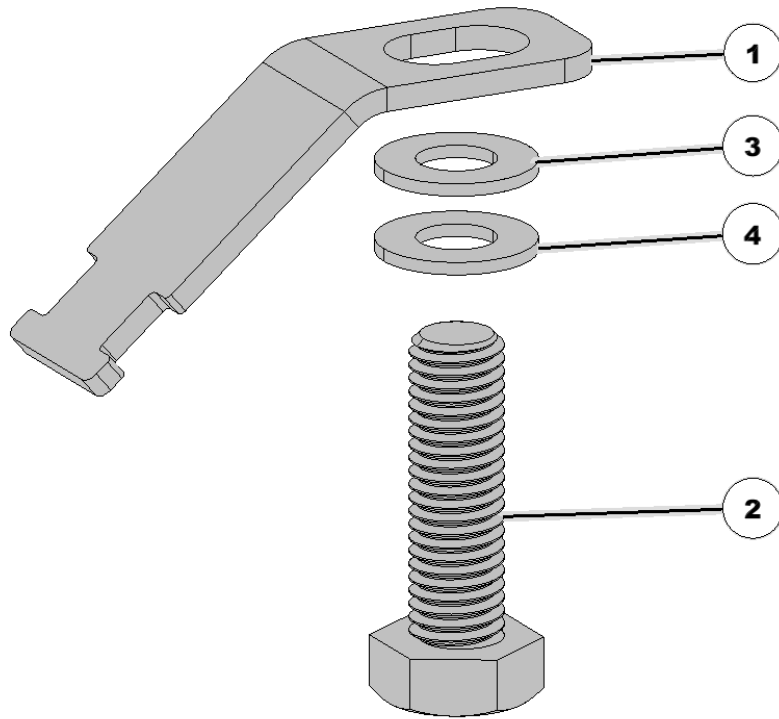

141081 White 9000 FurrowJet Hardware Kit

Item No.	Part Number	Part Name	QTY	Remarks
1		BOLT	1	M12 X 1.75", 40MM, 10.9
2		SCREW	1	M12-1.75X40mm, Button Socket Head, Zn, 10.9
3		TAB	1	Support Bracket
4		WASHER	1	M12.0 Washer Zn
5	40385	Lock Washer	1	M12 Zinc Plated Split Lock Washer

141082 Kinze 4900 FurrowJet Hardware Kit

Item No.	Part Number	Part Name	QTY	Remarks
1		TAB	1	Support Bracket
2		WASHER	3	Nylon .505" ID .750" OD .063" Thick

141083 Harvest International FurrowJet Hardware Kit