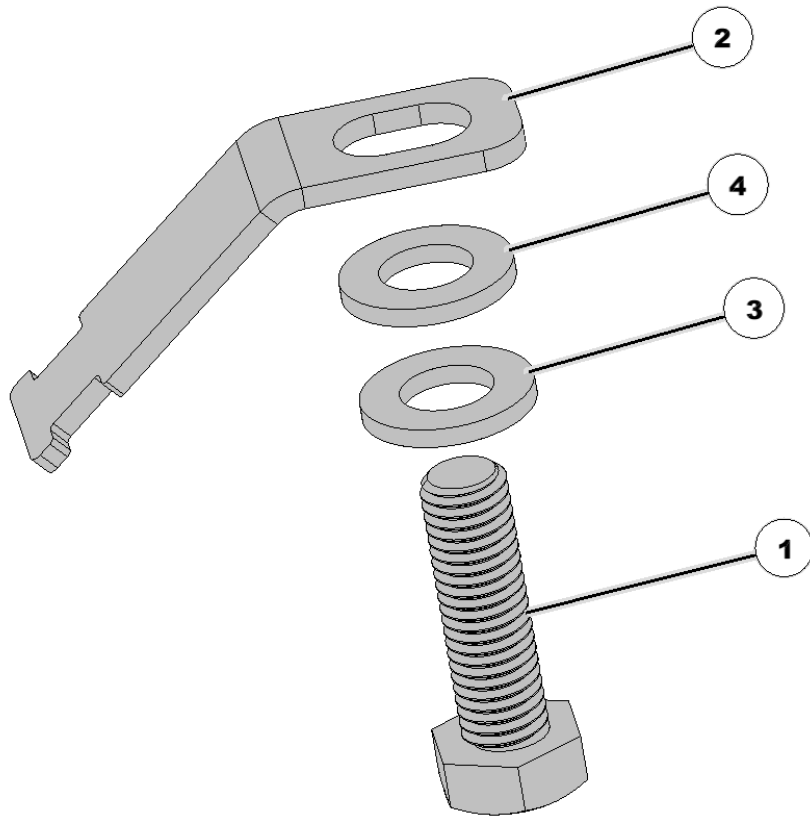

141079 John Deere FurrowJet Hardware Kit

Item No.	Part Number	Part Name	QTY	Remarks
1		BOLT	1	M12 X 1.75", 40MM, 10.9
2		TAB	1	Support Bracket - JD
3	40385	Lock Washer	1	M12 Zinc Plated Split Lock Washer
4		WASHER	1	M12.0 Washer Zn