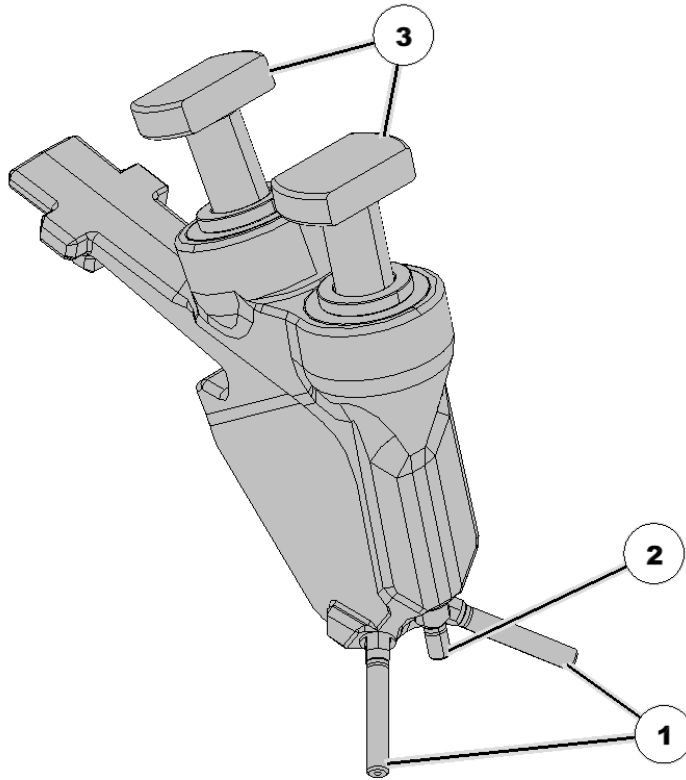

141034 Wing Adjustment Gauge

Item No.	Part Number	Part Name	QTY	Remarks
1	141034	GAUGE	1	Clearance/Wear Gauge

141037 FurrowJet Wing Kit - High Wear

Item No.	Part Number	Part Name	QTY	Remarks
1	141115	KIT	2	Wing - Screw
2		WING	1	Carbide High Wear

141038 FurrowJet Wing Kit

Item No.	Part Number	Part Name	QTY	Remarks
1		WING	1	FurrowJet - Standard
2	200013	SCREW	2	#6-19 x .375", Plastite, SS (not shown)

141039 Keeton Mini Firmer Kit

Item No.	Part Number	Part Name	QTY	Remarks
1		MINIFIRMER	2	FurrowJet

141060 Manifold Assembly - Small Flow

Item No.	Part Number	Part Name	QTY	Remarks
1	141040	NOZZLE	2	Wing - Small Flow (up to .237 GPM)
2	141050	NOZZLE	1	Center - Small Flow (up to .237 GPM)
3		PTC FITTING	2	PTC 1/4" Stem