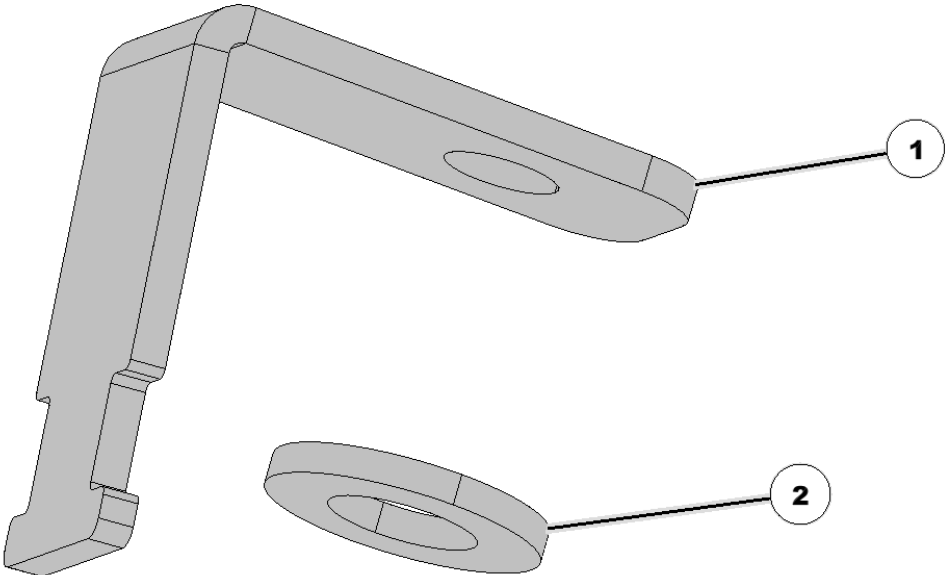

141082 Kinze 4900 FurrowJet Hardware Kit

Item No.	Part Number	Part Name	QTY	Remarks
1		TAB	1	Support Bracket
2		WASHER	3	Nylon .505" ID .750" OD .063" Thick