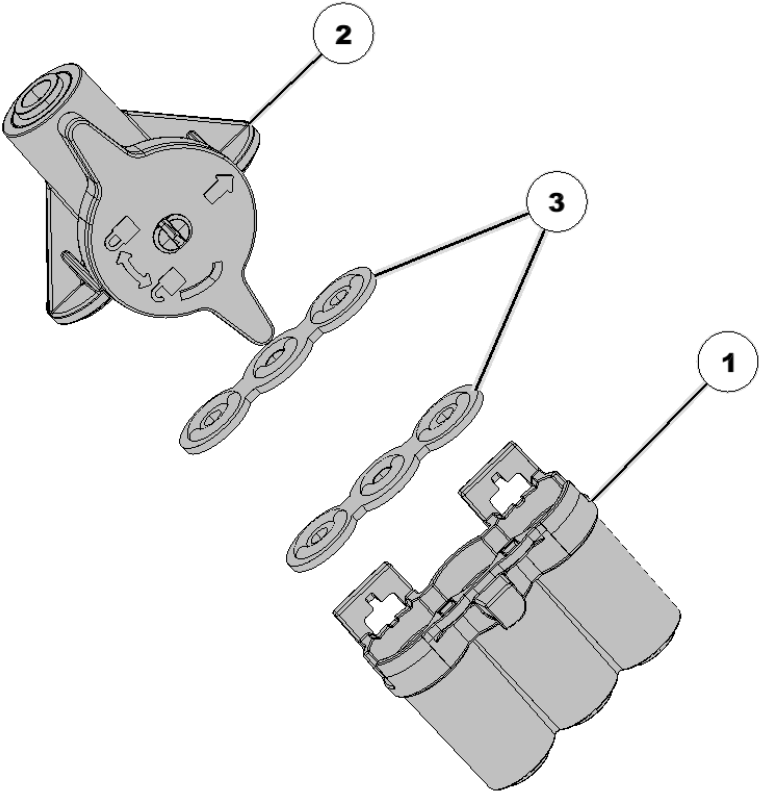

724455 Orifice Body Splitter - 1/4" Inlet, 3 1/4" Outlets

Item No.	Part Number	Part Name	QTY	Remarks
1		OUTLET ASSEMBLY	1	1/4" 3-Way Outlet
2		INLET ASSEMBLY	1	1/4" Single Inlet
3	724447	GASKET	2	3 Way