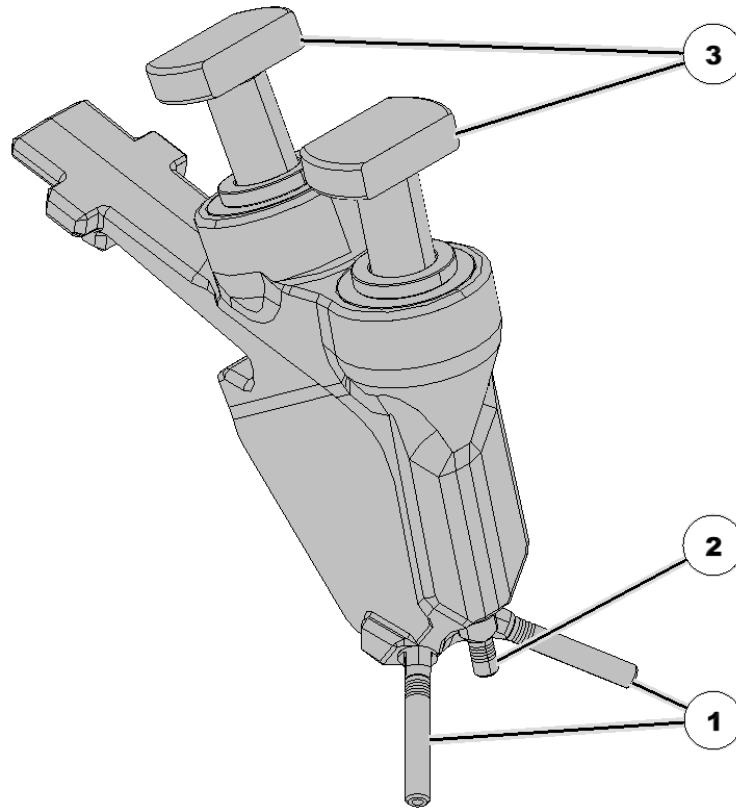

141062 Manifold Assembly - Large Flow

Item No.	Part Number	Part Name	QTY	Remarks
1	141042	NOZZLE	2	Wing - Large Flow (.409-.601 GPM)
2	141052	NOZZLE	1	Center - Large Flow (.409-.601 GPM)
3		PTC FITTING	2	PTC 1/4" Stem