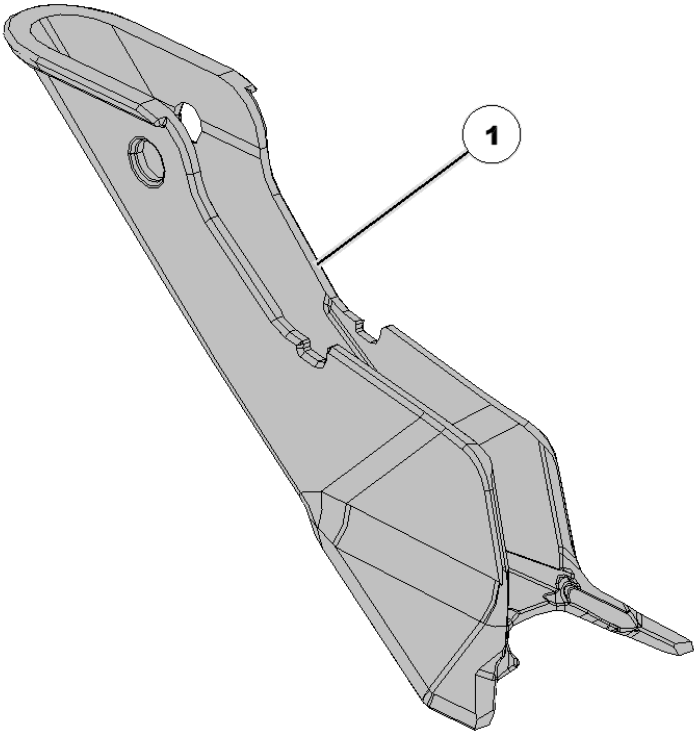

141034 Wing Adjustment Gauge

Item No.	Part Number	Part Name	QTY	Remarks
1	141034	GAUGE	1	Clearance/Wear Gauge

141037 FurrowJet Wing Kit - High Wear

Item No.	Part Number	Part Name	QTY	Remarks
1	141115	KIT	2	Wing - Screw
2		WING	1	Carbide High Wear

141038 FurrowJet Wing Kit

Item No.	Part Number	Part Name	QTY	Remarks
1		WING	1	FurrowJet - Standard
2	200013	SCREW	2	#6-19 x .375", Plastite, SS (not shown)

141039 Keeton Mini Firmer Kit

Item No.	Part Number	Part Name	QTY	Remarks
1		MINIFIRMER	2	FurrowJet

141060 Manifold Assembly - Small Flow

Item No.	Part Number	Part Name	QTY	Remarks
1	141040	NOZZLE	2	Wing - Small Flow (up to .237 GPM)
2	141050	NOZZLE	1	Center - Small Flow (up to .237 GPM)
3		PTC FITTING	2	PTC 1/4" Stem