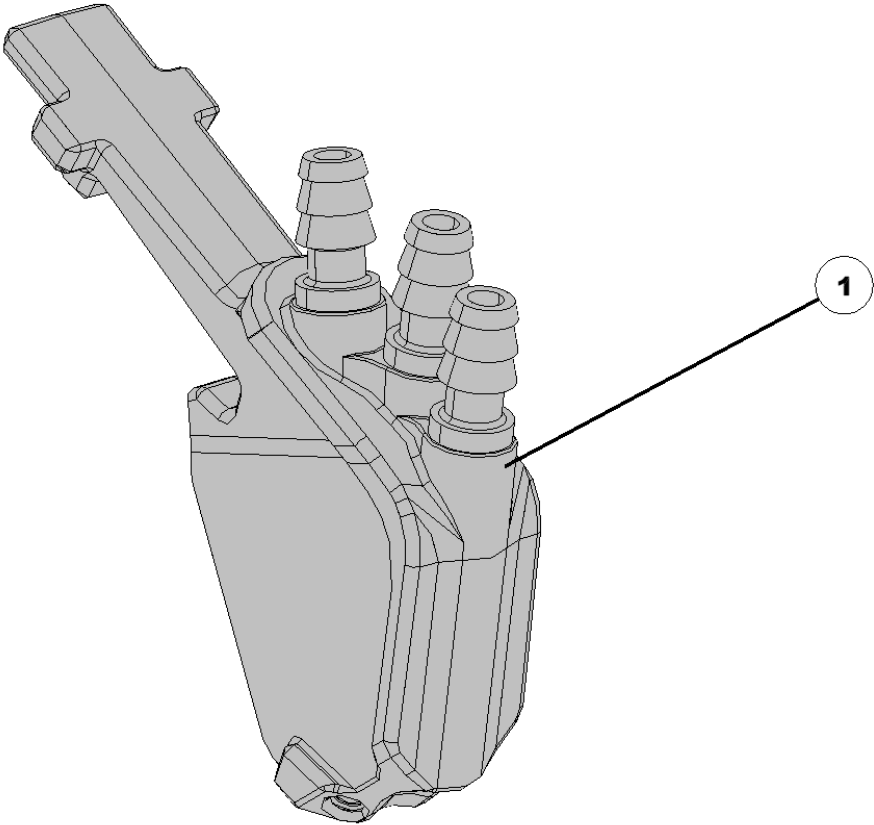

141186 Universal Manifold only - no nozzles

Item No.	Part Number	Part Name	QTY	Remarks
1	141186	MANIFOLD ASM	1	Use with 141045 and 141055 ONLY!