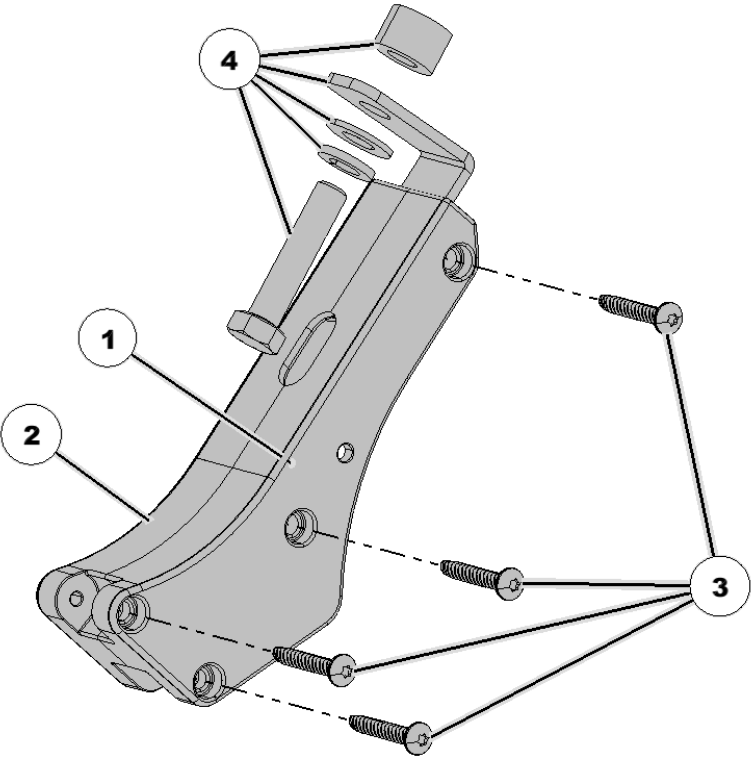

141135 FurrowJet Support Bracket - JD (7000 -ME)/Kinze 2000

Item No.	Part Number	Part Name	QTY	Remarks
1	141013	BRACKET	1	Support - Left
2	141012	BRACKET	1	Support - Right
3		KIT	1	Screw
4	141084	KIT, HARDWARE	1	JD 7000 / KZ 2000