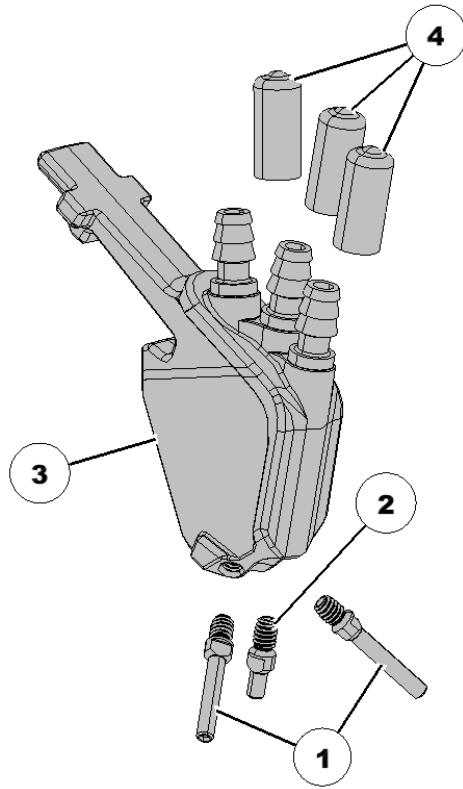

141065 Universal FurrowJet Manifold

Item No.	Part Number	Part Name	QTY	Remarks
1	141045	NOZZLE	2	Wing
2	141055	NOZZLE	1	Center
3		MANIFOLD ASM	1	Base
4		VINYL CAP	3	3/16" ID X 1/2" L