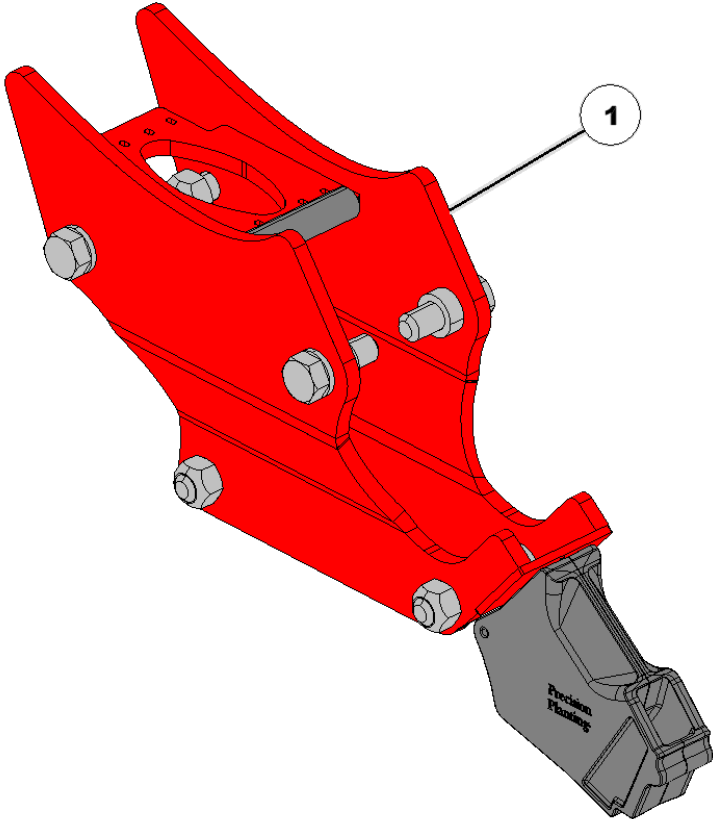

141137 FurrowJet Support Bracket (White 9000)

Item No.	Part Number	Part Name	QTY	Remarks
1		BRACKET	1	Support - Right
2		BRACKET	1	Support - Left
3		KIT	4	#10-14 x 1.25" Screw
4		KIT	1	Hardware, White

141186 Universal Manifold only - no nozzles

Item No.	Part Number	Part Name	QTY	Remarks
1	141186	MANIFOLD ASM	1	Use with 141045 and 141055 ONLY!

141214 Case IH 21xx FurrowJet Bracket

Item No.	Part Number	Part Name	QTY	Remarks
1	141153	BRACKET	1	Quick Attach - FJ/Firmer Row Unit Extension