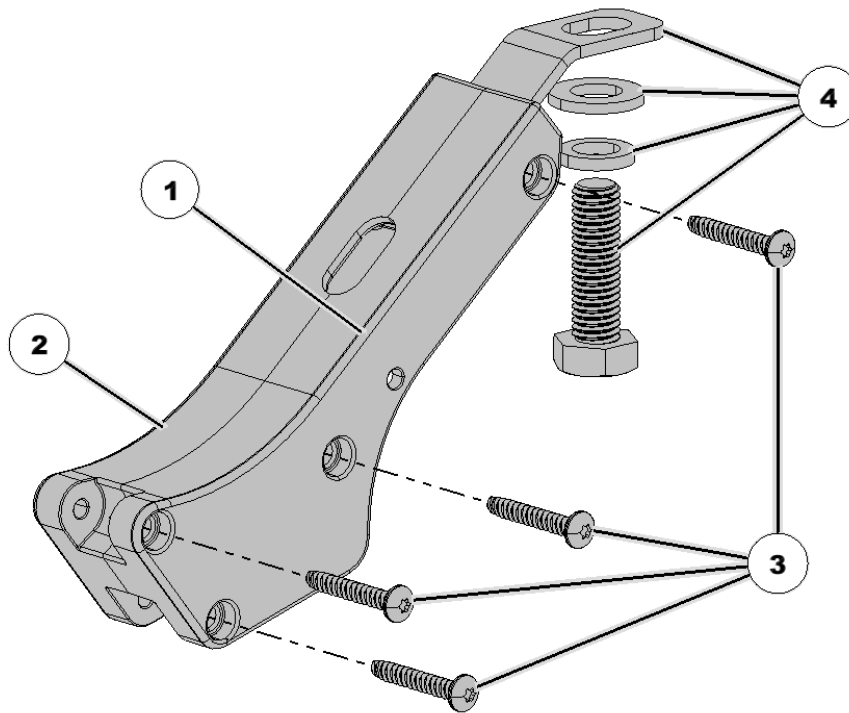

141130 FurrowJet Support Bracket - JD (ME2, ME Plus, XP,ME5)

Item No.	Part Number	Part Name	QTY	Remarks
1	141013	BRACKET	1	Support - Left
2	141012	BRACKET	1	Support - Right
3		KIT	1	Screw
4	141079	141079.asm	1	Hardware Kit- JD