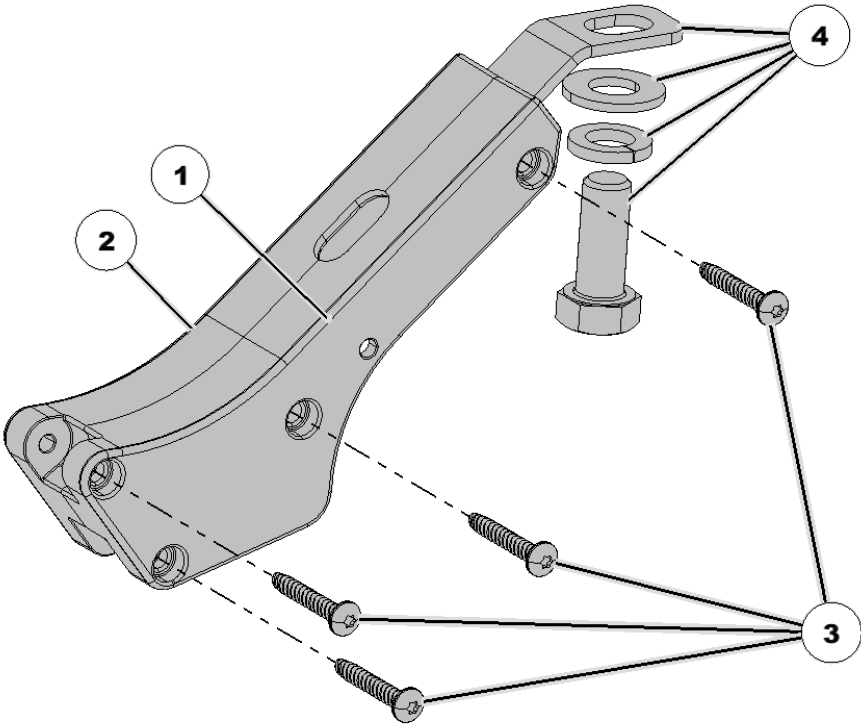

141134 FurrowJet Support Bracket - Harvest International

Item No.	Part Number	Part Name	QTY	Remarks
1	141013	BRACKET	1	Support - Left
2	141012	BRACKET	1	Support - Right
3		KIT	1	Screw
4	141083	KIT, HARDWARE - HARVEST INT'L	1	FurrowJet