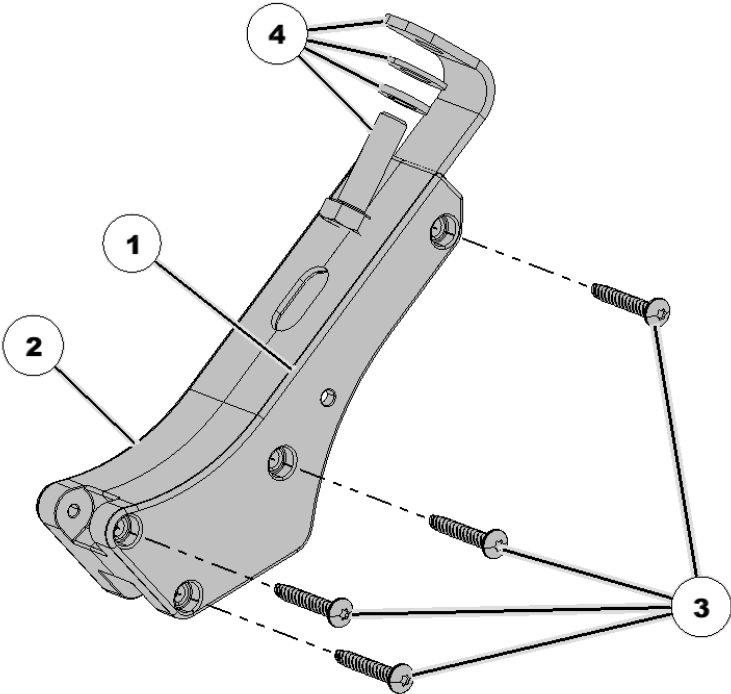

141131 FurrowJet Support Bracket - Kinze 3000

Item No.	Part Number	Part Name	QTY	Remarks
1	141013	BRACKET	1	Support - Left
2	141012	BRACKET	1	Support - Right
3		KIT	1	Screw
4	141080	141080.asm	1	Kit, Hardware - KZ