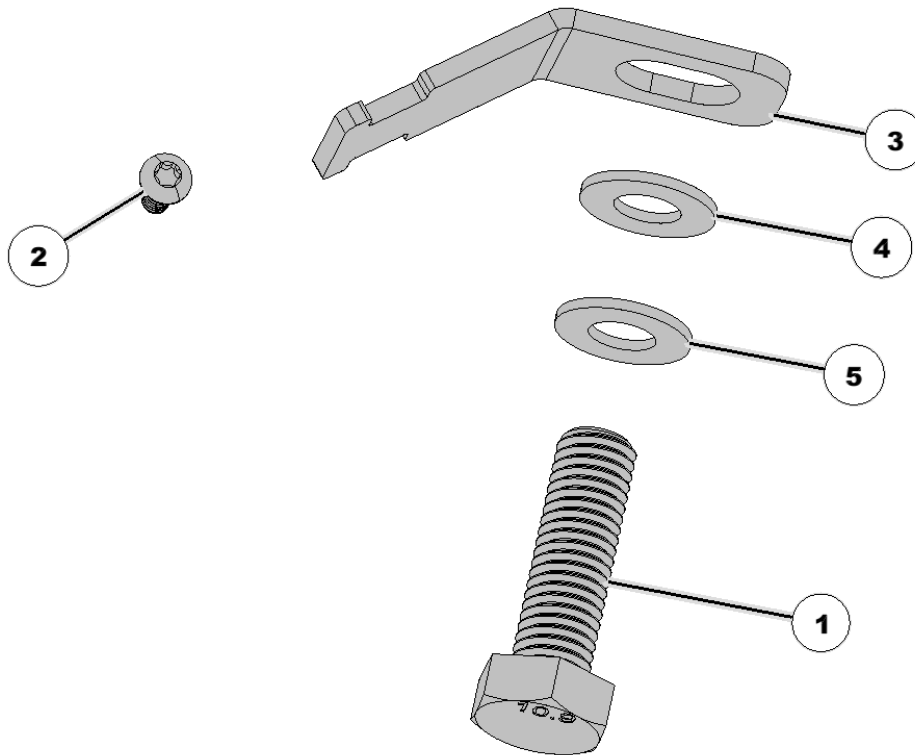

Item No.	Part Number	Part Name	QTY	Remarks
1	141076	AIR CAN	1	Aerosol
2	141070	KIT	1	FurrowJet Essentials Kit

141079 John Deere FurrowJet Hardware Kit

Item No.	Part Number	Part Name	QTY	Remarks
1		BOLT	1	M12 X 1.75", 40MM, 10.9
2		TAB	1	Support Bracket - JD
3	40385	Lock Washer	1	M12 Zinc Plated Split Lock Washer
4		WASHER	1	M12.0 Washer Zn

141081 White 9000 FurrowJet Hardware Kit

Item No.	Part Number	Part Name	QTY	Remarks
1		BOLT	1	M12 X 1.75", 40MM, 10.9
2		SCREW	1	M12-1.75X40mm, Button Socket Head, Zn, 10.9
3		TAB	1	Support Bracket
4		WASHER	1	M12.0 Washer Zn
5	40385	Lock Washer	1	M12 Zinc Plated Split Lock Washer