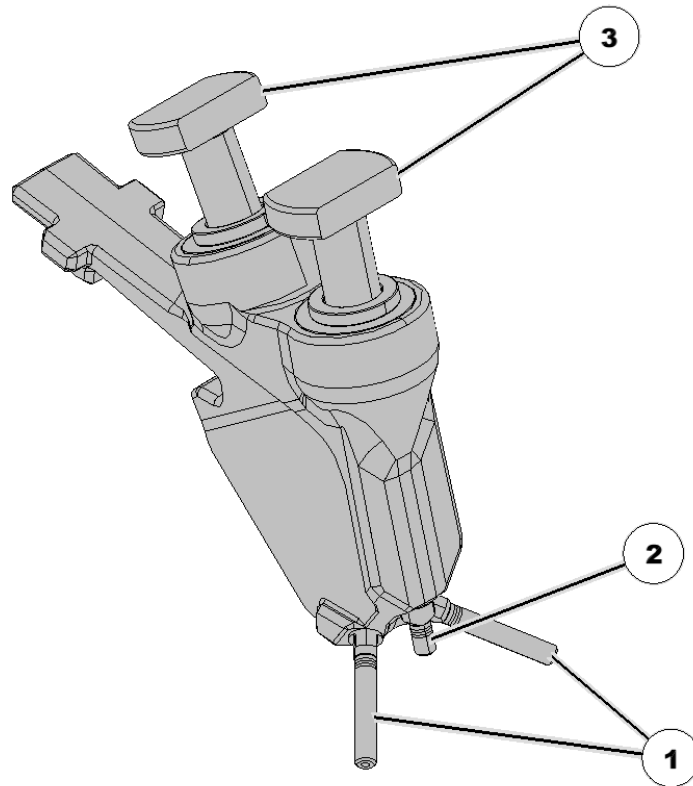

141034 Wing Adjustment Gauge

Item No.	Part Number	Part Name	QTY	Remarks
1	141034	GAUGE	1	Clearance/Wear Gauge

141037 FurrowJet Wing Kit - High Wear

Item No.	Part Number	Part Name	QTY	Remarks
1	141115	KIT	2	Wing - Screw
2		WING	1	Carbide High Wear

141038 FurrowJet Wing Kit

Item No.	Part Number	Part Name	QTY	Remarks
1		WING	1	FurrowJet - Standard
2	200013	SCREW	2	#6-19 x .375", Plastite, SS (not shown)

141039 Keeton Mini Firmer Kit

Item No.	Part Number	Part Name	QTY	Remarks
1		MINIFIRMER	2	FurrowJet

141060 Manifold Assembly - Small Flow

Item No.	Part Number	Part Name	QTY	Remarks
1	141040	NOZZLE	2	Wing - Small Flow (up to .237 GPM)
2	141050	NOZZLE	1	Center - Small Flow (up to .237 GPM)
3		PTC FITTING	2	PTC 1/4" Stem

141061 Manifold Assembly - Medium Flow

Item No.	Part Number	Part Name	QTY	Remarks
1	141041	NOZZLE	2	Wing - Medium Flow (.238 - .408 GPM)
2	141051	NOZZLE	1	Center - Medium Flow (.238 - .408 GPM)
3		PTC FITTING	2	PTC 1/4"