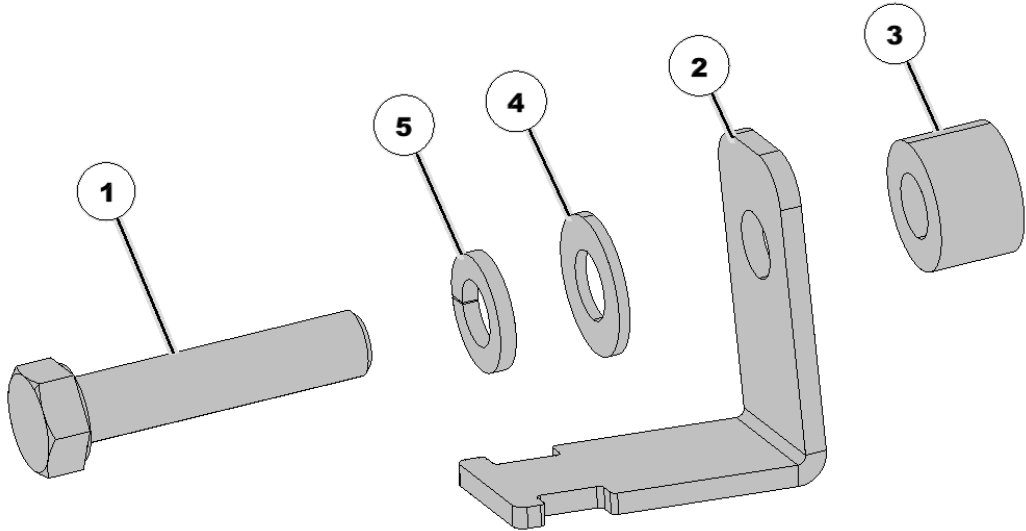

141084 John Deere 7000/ Kinze 2000 FurrowJet Hardware Kit

Item No.	Part Number	Part Name	QTY	Remarks
1		BOLT	1	3/8-16 x 1.75 Grade 5 Bolt Zn
2		TAB	1	Support Bracket
3		SPACER BUSHING	1	.375 ID x .750 OD x 0.500 THK
4	33082	Washer	1	3/8 SAE Flat Zn
5	33622	Washer	1	3/8 Lock