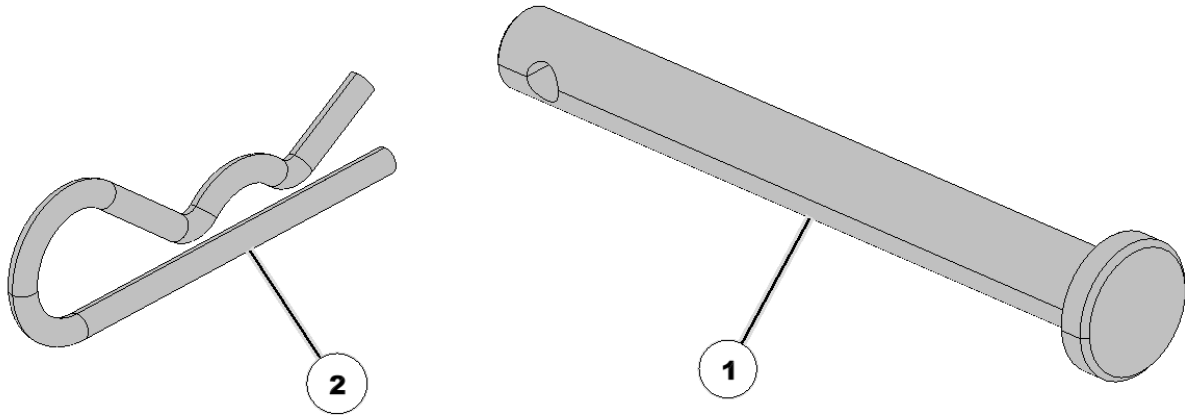

141099 FurrowJet Retention Pin Kit

Item No.	Part Number	Part Name	QTY	Remarks
1		CLEVIS PIN	10	3/16" D X 1-9/16" Usable LG
2		HAIRPIN	10	1/16" D x 1-1/8" LG