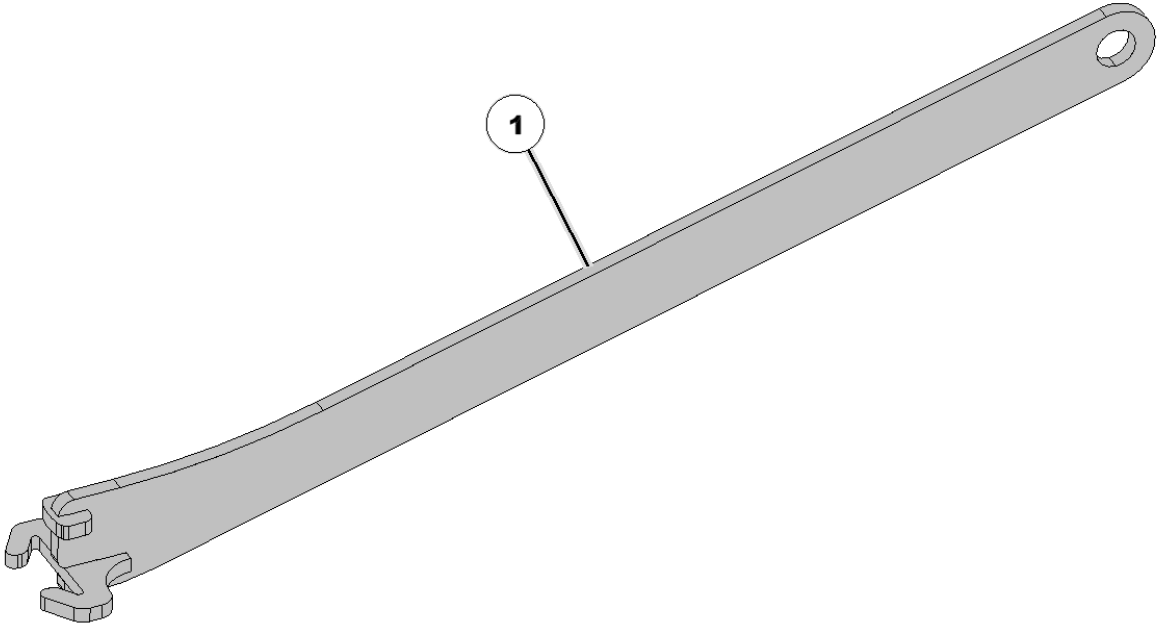

141093 FurrowJet Wing Lock Up Tool

Item No.	Part Number	Part Name	QTY	Remarks
1	141093	TOOL	1	F.J. Wing Lock-Up