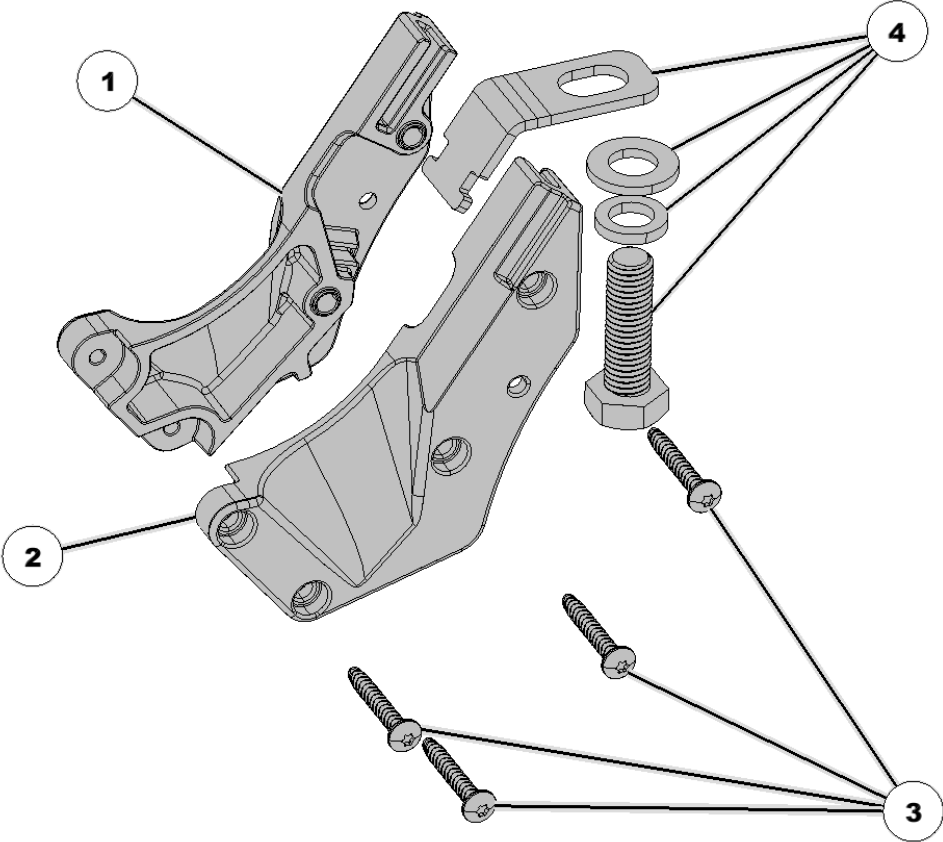

141137 FurrowJet Support Bracket (White 9000)

Item No.	Part Number	Part Name	QTY	Remarks
1		BRACKET	1	Support - Right
2		BRACKET	1	Support - Left
3		KIT	4	#10-14 x 1.25" Screw
4		KIT	1	Hardware, White