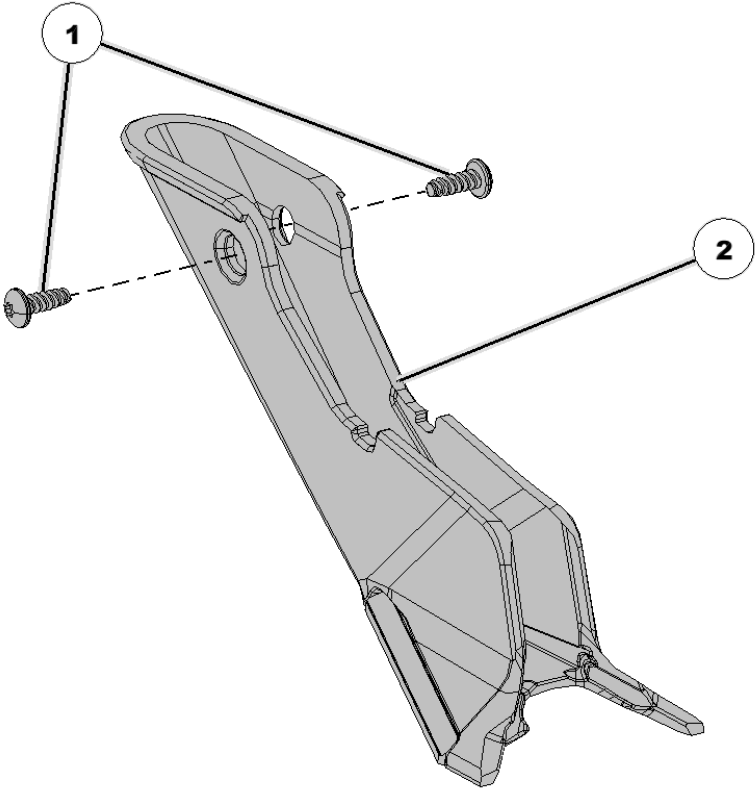

FurrowJet™

FurrowJet Parts Manual

Precision Planting®

Table of Contents

141034 Wing Adjustment Gauge	3
141037 FurrowJet Wing Kit - High Wear	6
141038 FurrowJet Wing Kit	7
141039 Keeton Mini Firmer Kit	8
141060 Manifold Assembly - Small Flow	9
141061 Manifold Assembly - Medium Flow	10
141062 Manifold Assembly - Large Flow	11
141063 Manifold Assembly - XL Flow	12
141064 Manifold Assembly - XXL Flow	13
141065 Universal FurrowJet Manifold	14
141070 FurrowJet Essentials Kit (International Only).....	15
141078 FurrowJet Essentials Kit.....	15
141079 John Deere FurrowJet Hardware Kit.....	16
141080 Kinze 3000 FurrowJet Hardware Kit	17
141081 White 9000 FurrowJet Hardware Kit.....	18
141082 Kinze 4900 FurrowJet Hardware Kit	19
141083 Harvest International FurrowJet Hardware Kit	20
141084 John Deere 7000/ Kinze 2000 FurrowJet Hardware Kit	21
141087 FurrowJet Tool Kit	22
141093 FurrowJet Wing Lock Up Tool.....	23
141099 FurrowJet Retention Pin Kit.....	24
141100 FurrowJet Body Assembly	25
141130 FurrowJet Support Bracket - JD (ME2, ME Plus, XP,ME5).....	26
141131 FurrowJet Support Bracket - Kinze 3000	27
141133 FurrowJet Support Bracket - Kinze 4900	28
141134 FurrowJet Support Bracket - Harvest International.....	29
141135 FurrowJet Support Bracket - JD (7000 -ME)/Kinze 2000	30
141137 FurrowJet Support Bracket (White 9000)	31
141186 Universal Manifold only - no nozzles	32
141214 Case IH 21xx FurrowJet Bracket	33
724455 Orifice Body Splitter - 1/4" Inlet, 3 1/4" Outlets.....	34
724456 Orifice Body Splitter - 3/8" Inlet, 3 1/4" Outlets.....	35
724457 Orifice Body Splitter - 2 1/4" Inlets, 3 1/4" Outlets	36

141034 Wing Adjustment Gauge

Item No.	Part Number	Part Name	QTY	Remarks
1	141034	GAUGE	1	Clearance/Wear Gauge

141037 FurrowJet Wing Kit - High Wear

Item No.	Part Number	Part Name	QTY	Remarks
1	141115	KIT	2	Wing - Screw
2		WING	1	Carbide High Wear