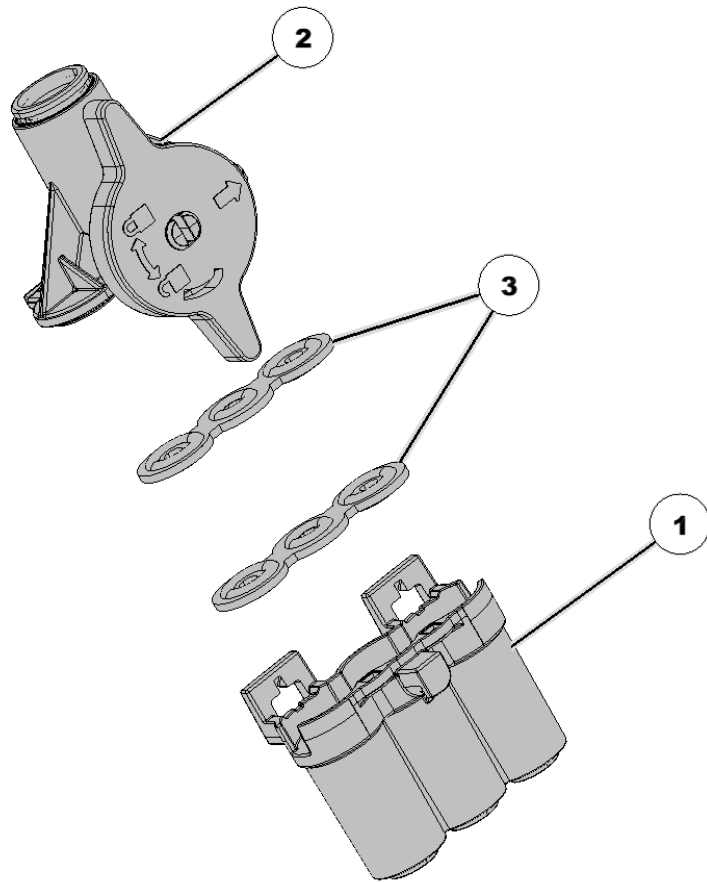

724456 Orifice Body Splitter - 3/8" Inlet, 3 1/4" Outlets

Item No.	Part Number	Part Name	QTY	Remarks
1		OUTLET ASSEMBLY	1	1/4" 3-Way Outlet
2		INLET ASSEMBLY	1	3/8" Single Inlet
3	724447	GASKET	2	3 Way