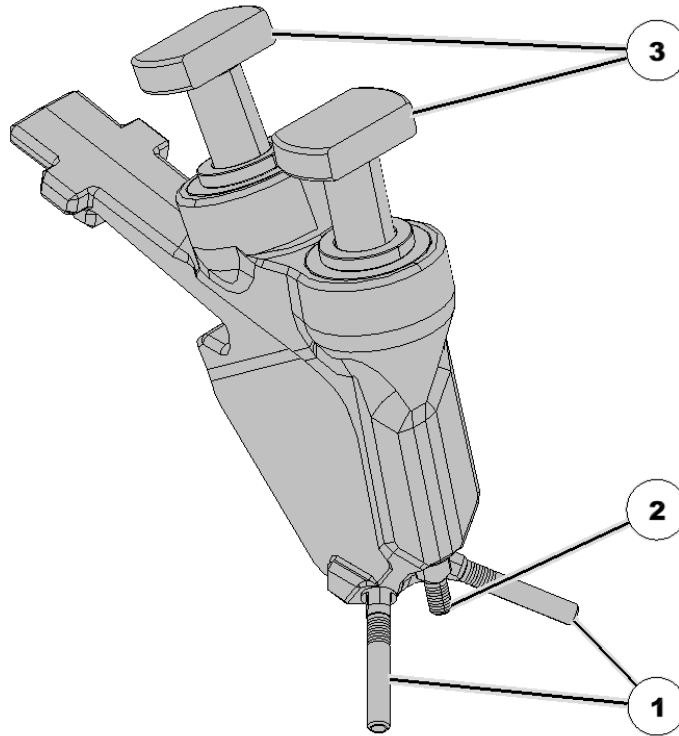

141064 Manifold Assembly - XXL Flow

Item No.	Part Number	Part Name	QTY	Remarks
1	141044	NOZZLE	2	Wing - XXL Large Flow (.856 & above GPM)
2	141054	NOZZLE	1	Center - XXL Large Flow (.856 & above GPM)
3		PTC FITTING	2	PTC 1/4" Stem